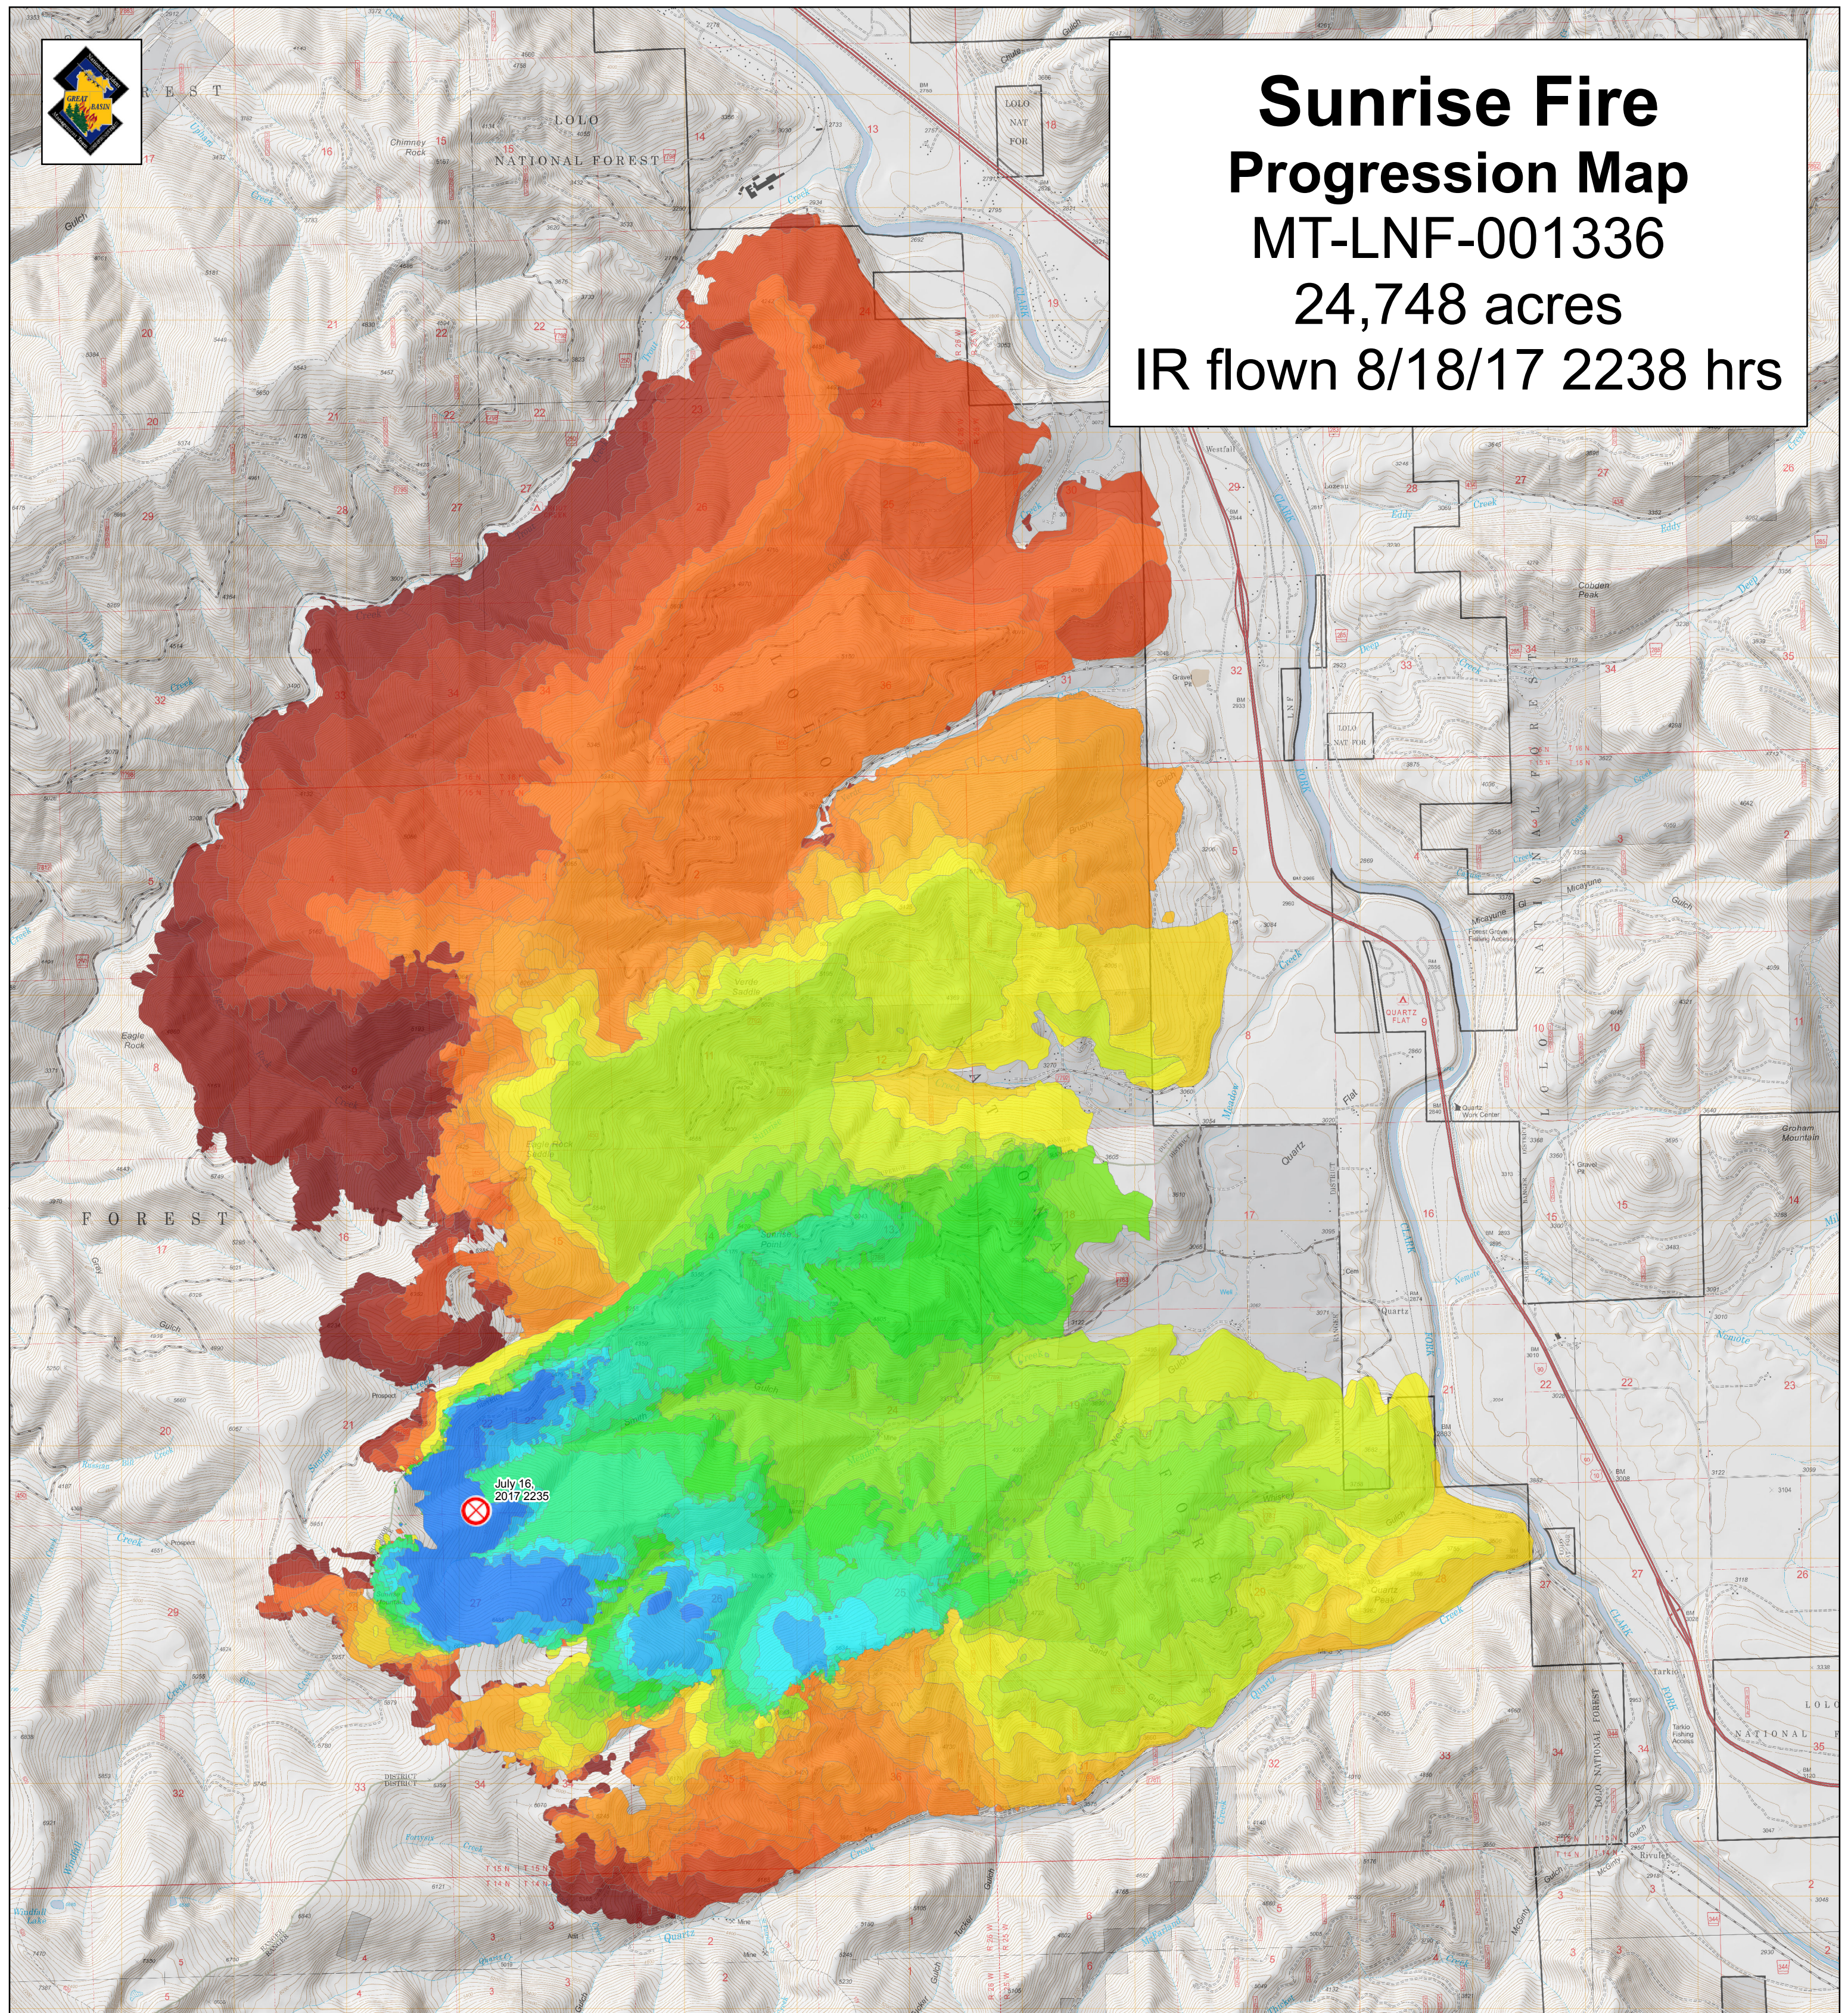

Sunrise Fire Progression Map MT-LNF-001336 24,748 acres IR flown 8/18/17 2238 hrs

Daily Fire Growth	
7/25: 393 acres	7/31: 1,686 acres
7/20: 482 acres	8/01: 977 acres
7/21: 324 acres	8/02: 1,012 acres
7/22: 225 acres	8/03: 371 acres
7/23: 336 acres	8/04: 676 acres
7/24: 977 acres	8/05: 553 acres
7/26: 947 acres	8/06: 521 acres
7/27: 654 acres	8/07: 582 acres
7/28: 1,181 acres	8/08: 612 acres
7/29: 921 acres	8/09: 1,158 acres
7/30: 1,771 acres	8/10: 966 acres
8/11: 1,302 acres	8/12: 448 acres
8/13: 2,005 acres	8/14: 396 acres
8/15: 830 acres	8/16: 601 acres
8/17: 1,094 acres	8/18: 744 acres