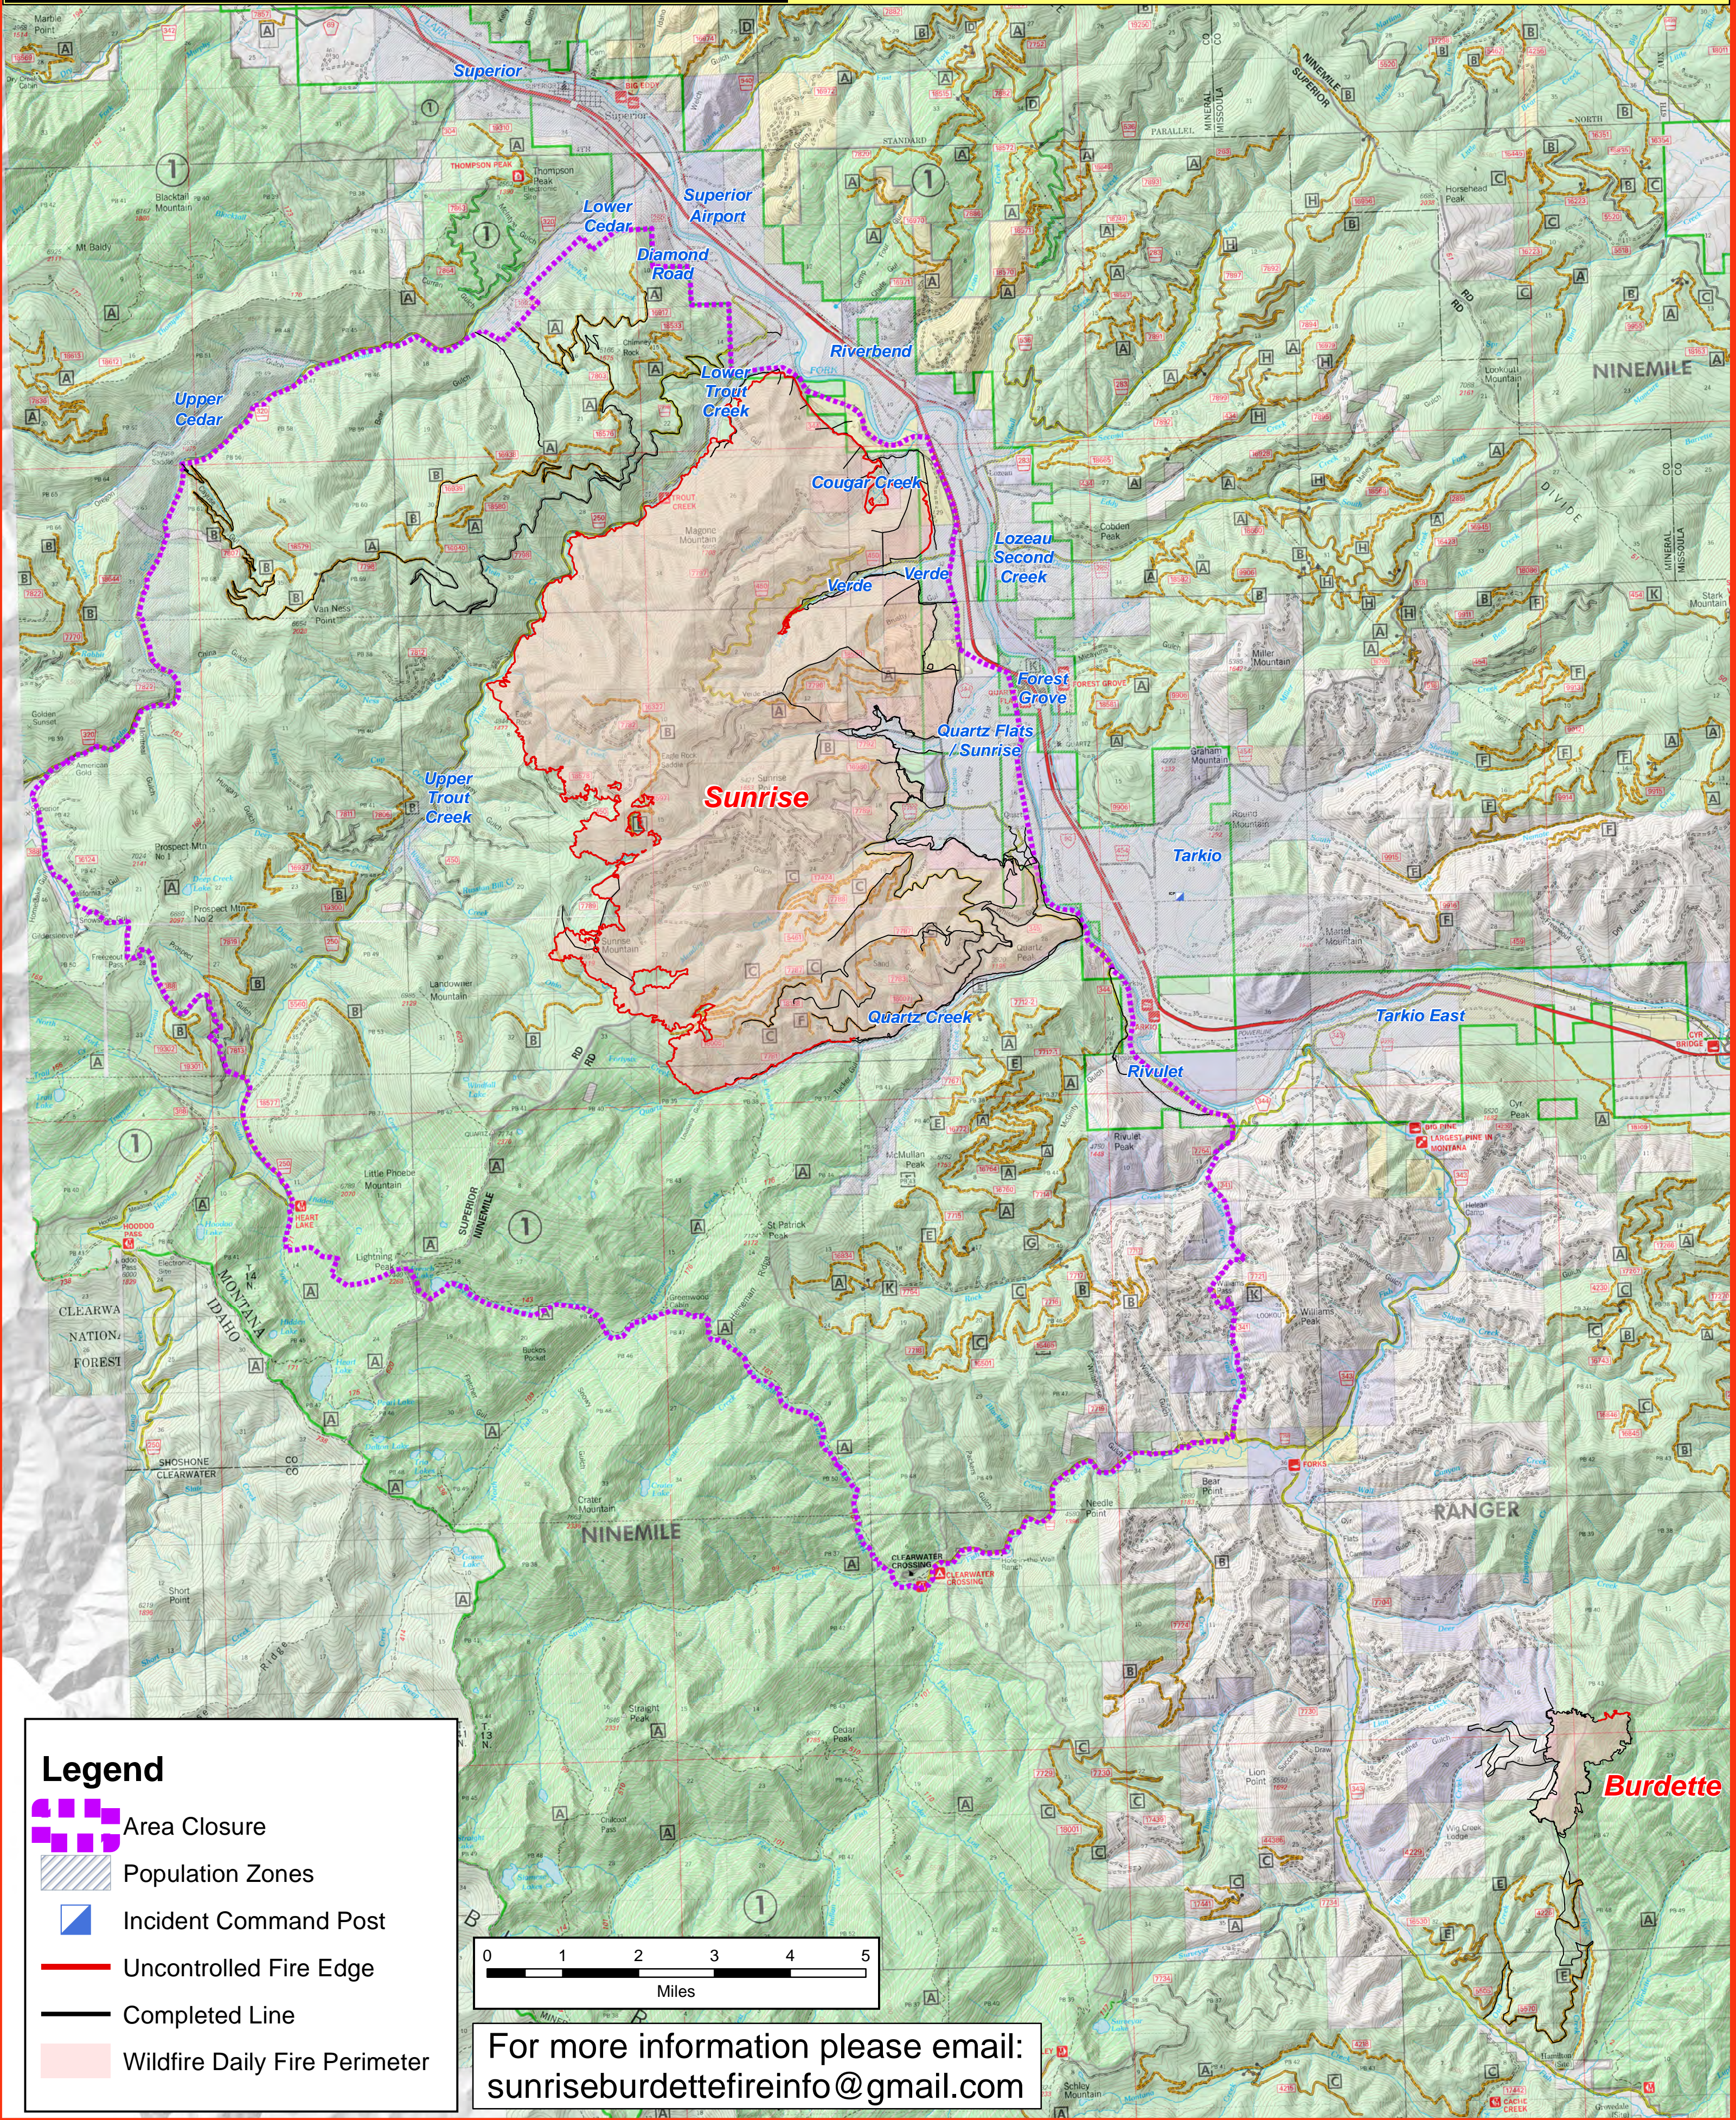

Sunrise and Burdette Fires

MT-LNF-001336

August 20, 2017

Fire Acres as of August 20, 2017
Sunrise ~ 24,896

Legend

- Area Closure
- Population Zones
- Incident Command Post
- Uncontrolled Fire Edge
- Completed Line
- Wildfire Daily Fire Perimeter