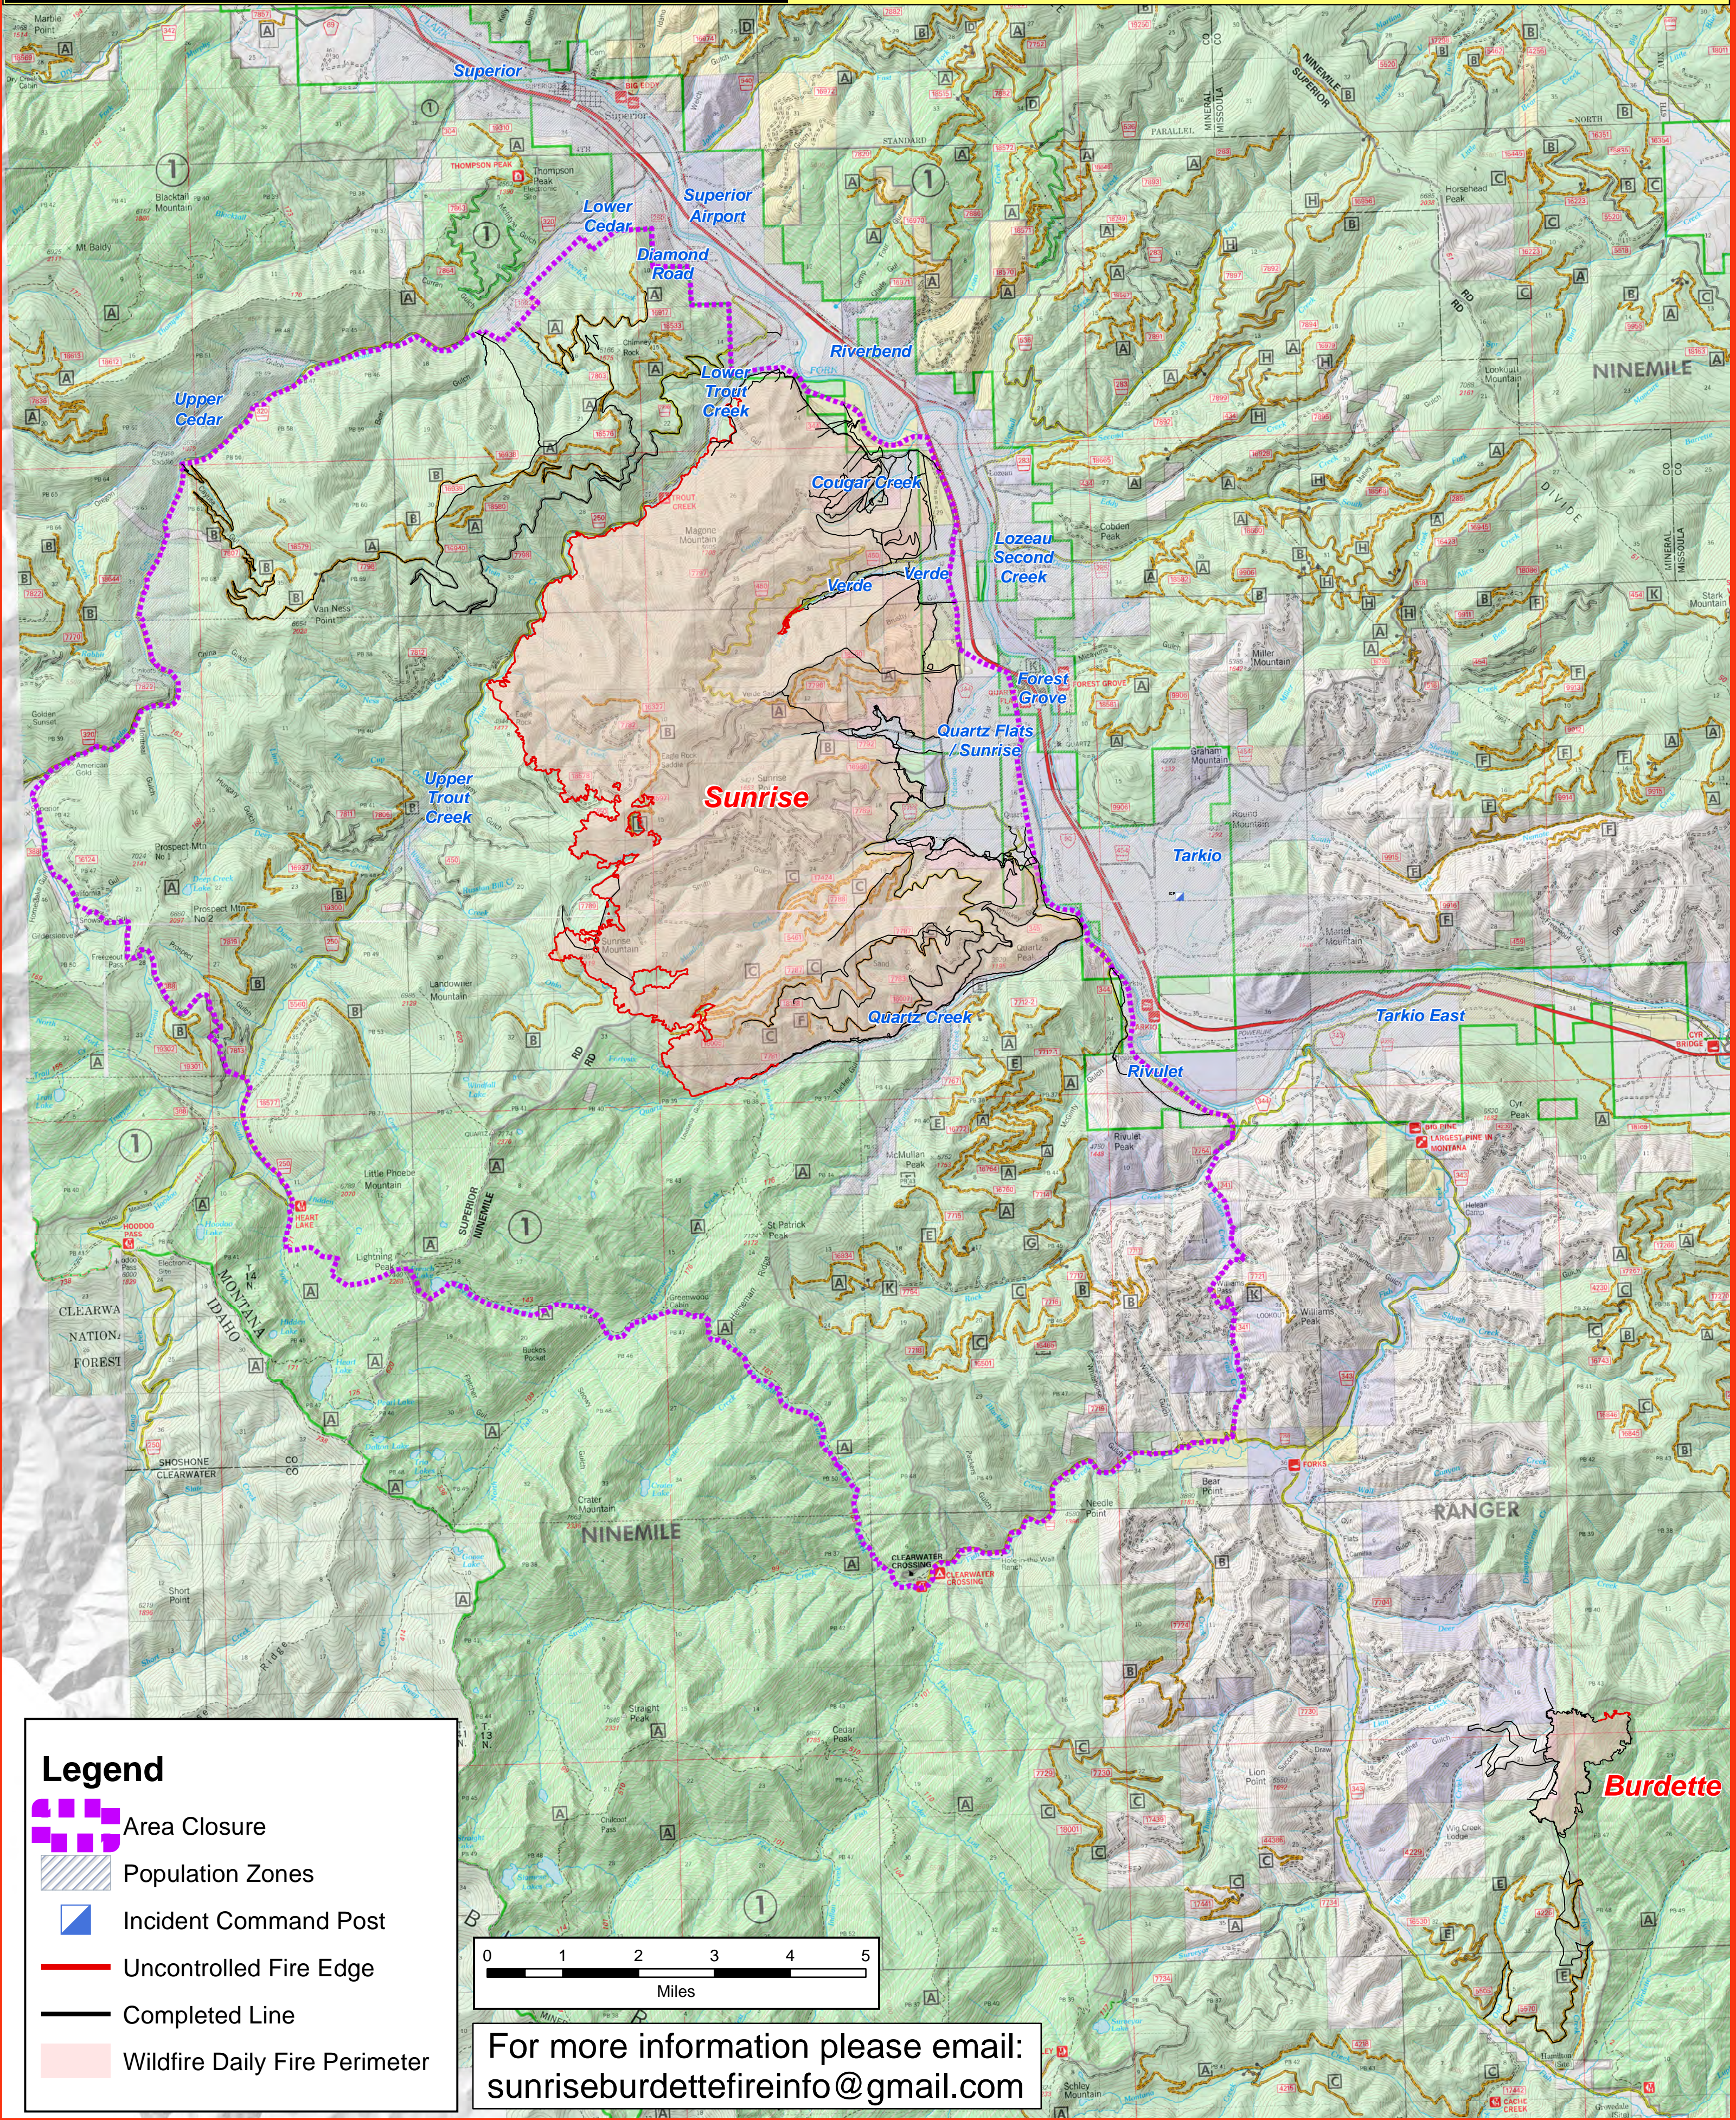

# Sunrise and Burdette Fires MT-LNF-001336

August 21, 2017

Fire Acres as of August 20, 2017  
Sunrise ~ 24,968

**Legend**

- Area Closure
- Population Zones
- Incident Command Post
- Uncontrolled Fire Edge
- Completed Line
- Wildfire Daily Fire Perimeter