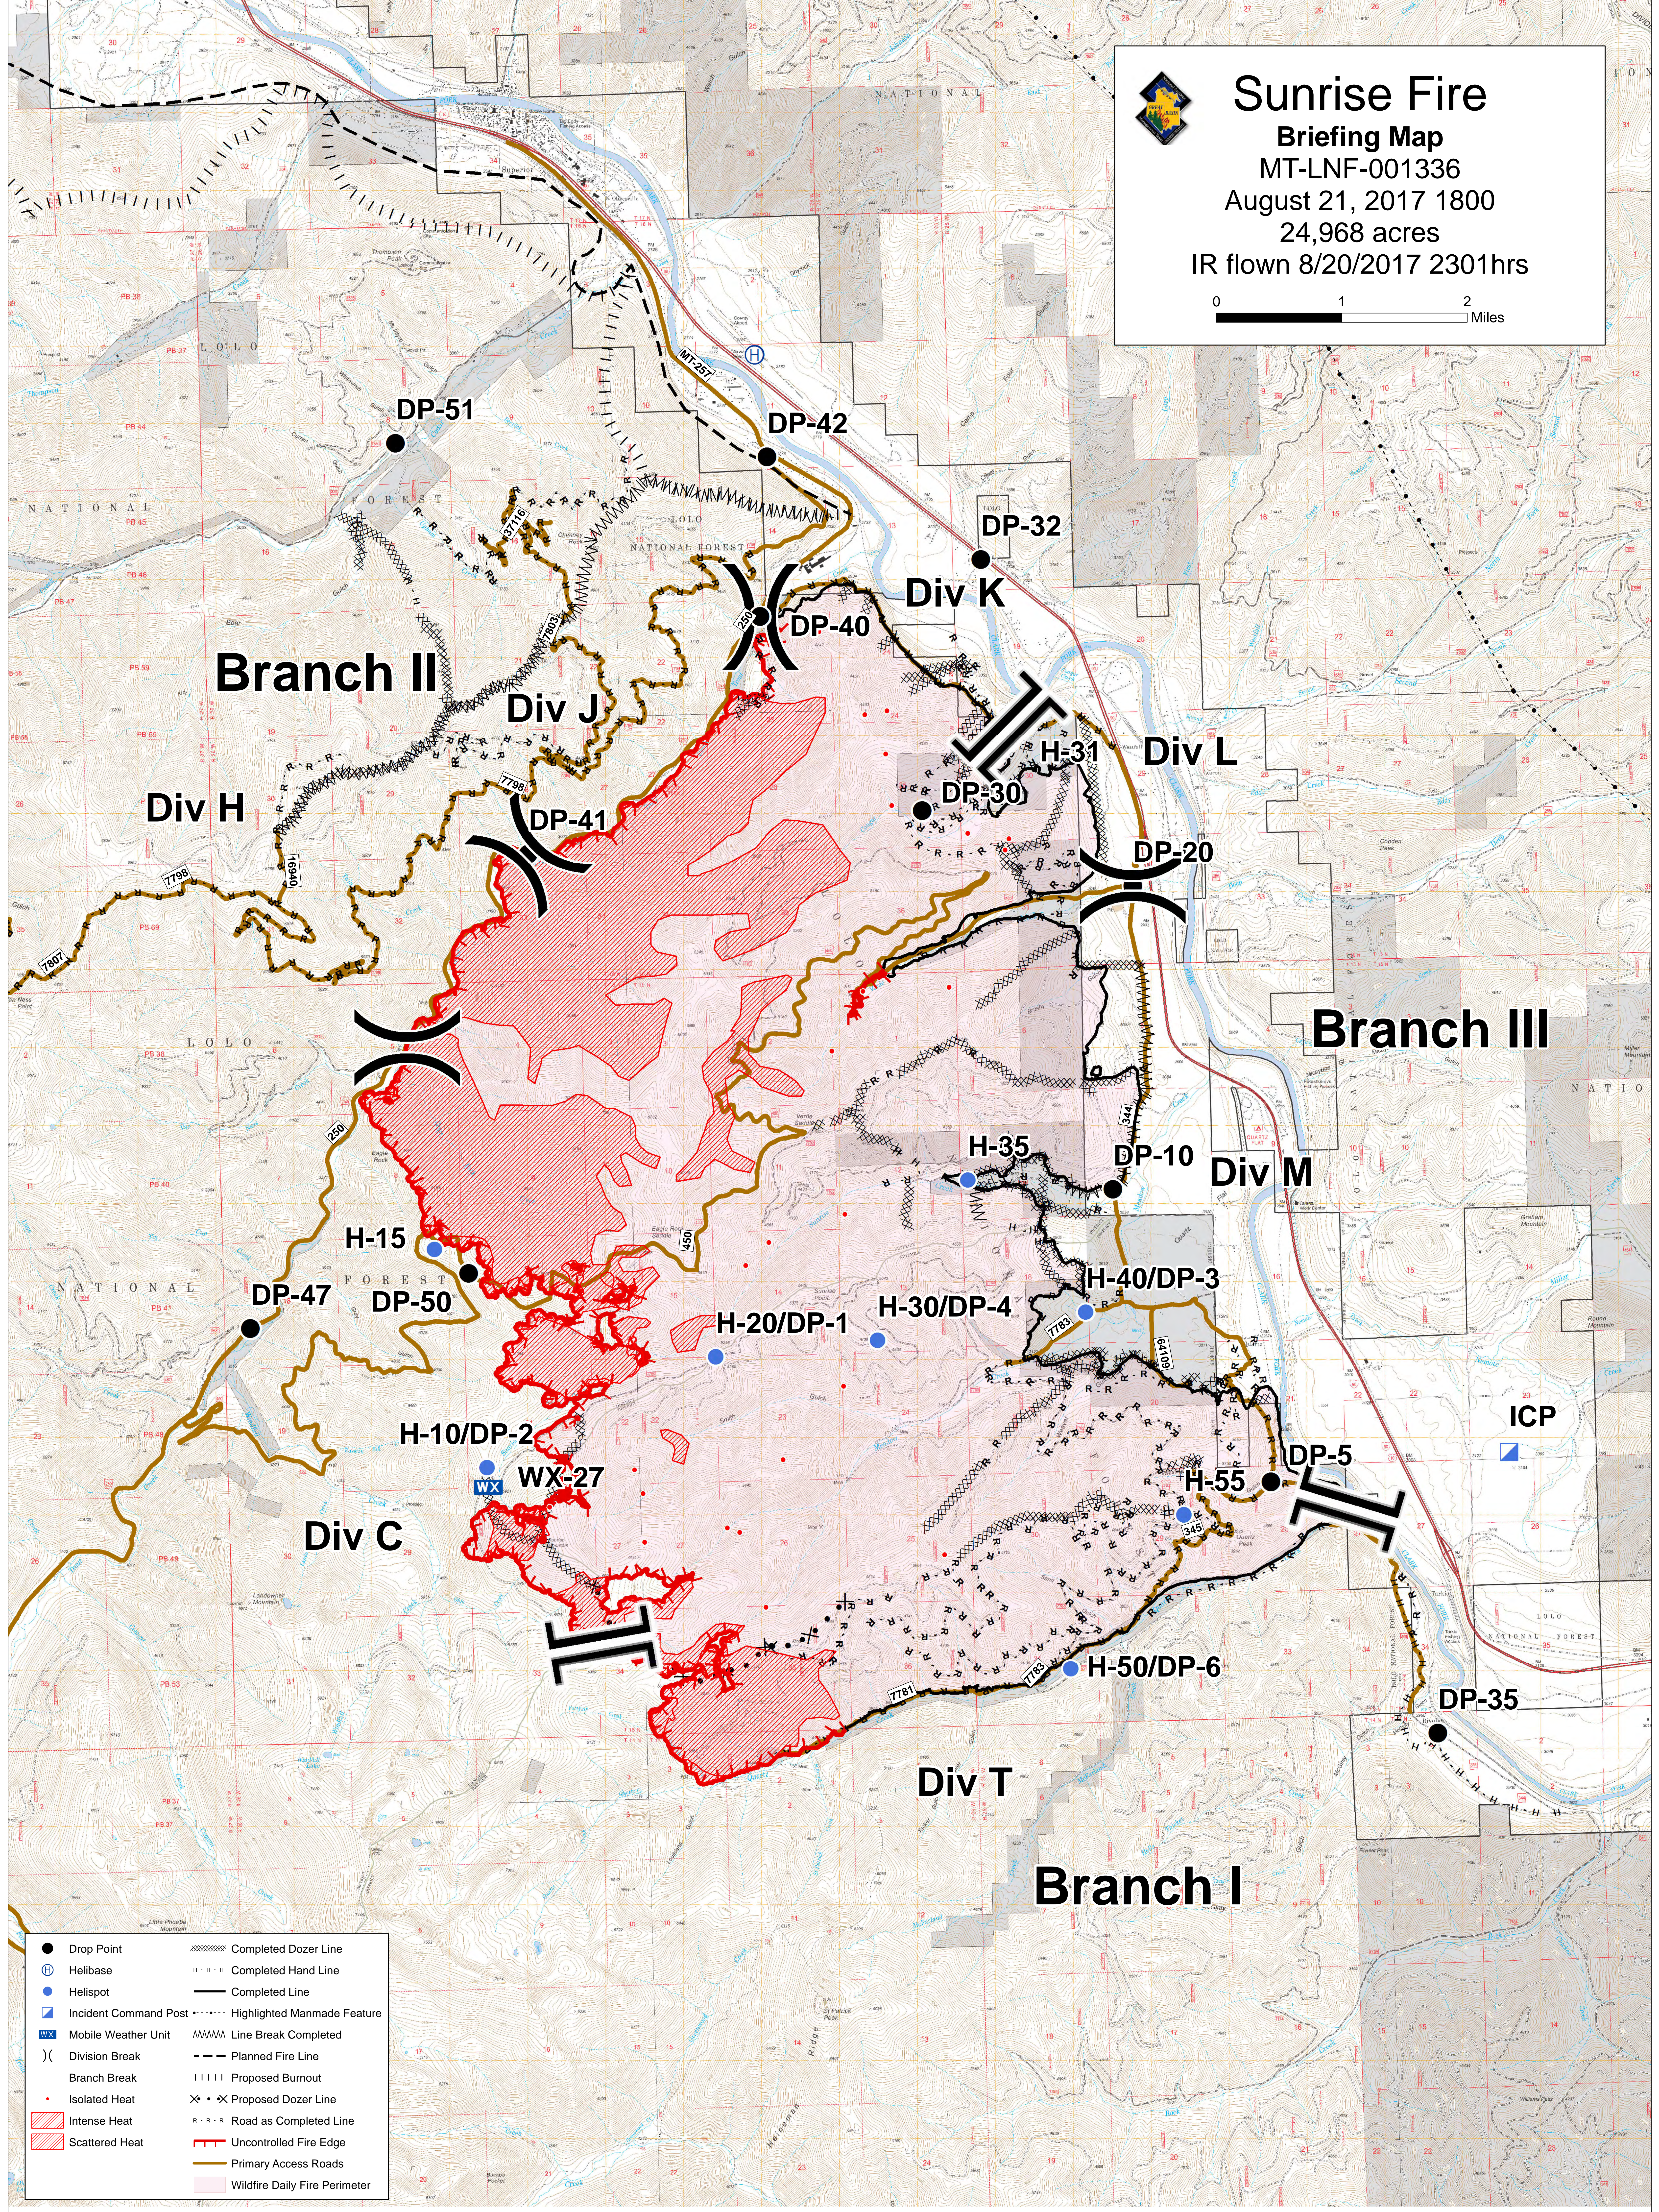

Sunrise Fire

Briefing Map

MT-LNF-001336

August 21, 2017 1800

24,968 acres

IR flown 8/20/2017 2301hrs

● Drop Point	▤ Completed Dozer Line
⊙ Helibase	— Completed Hand Line
⊙ Helispot	— Completed Line
▣ Incident Command Post	⋯ Highlighted Manmade Feature
⊙ Mobile Weather Unit	▤▤▤▤ Line Break Completed
) Division Break	--- Planned Fire Line
Branch Break	Proposed Burnout
● Isolated Heat	⊗ Proposed Dozer Line
▨ Intense Heat	— Road as Completed Line
▨ Scattered Heat	▬ Uncontrolled Fire Edge
	— Primary Access Roads
	▨ Wildfire Daily Fire Perimeter