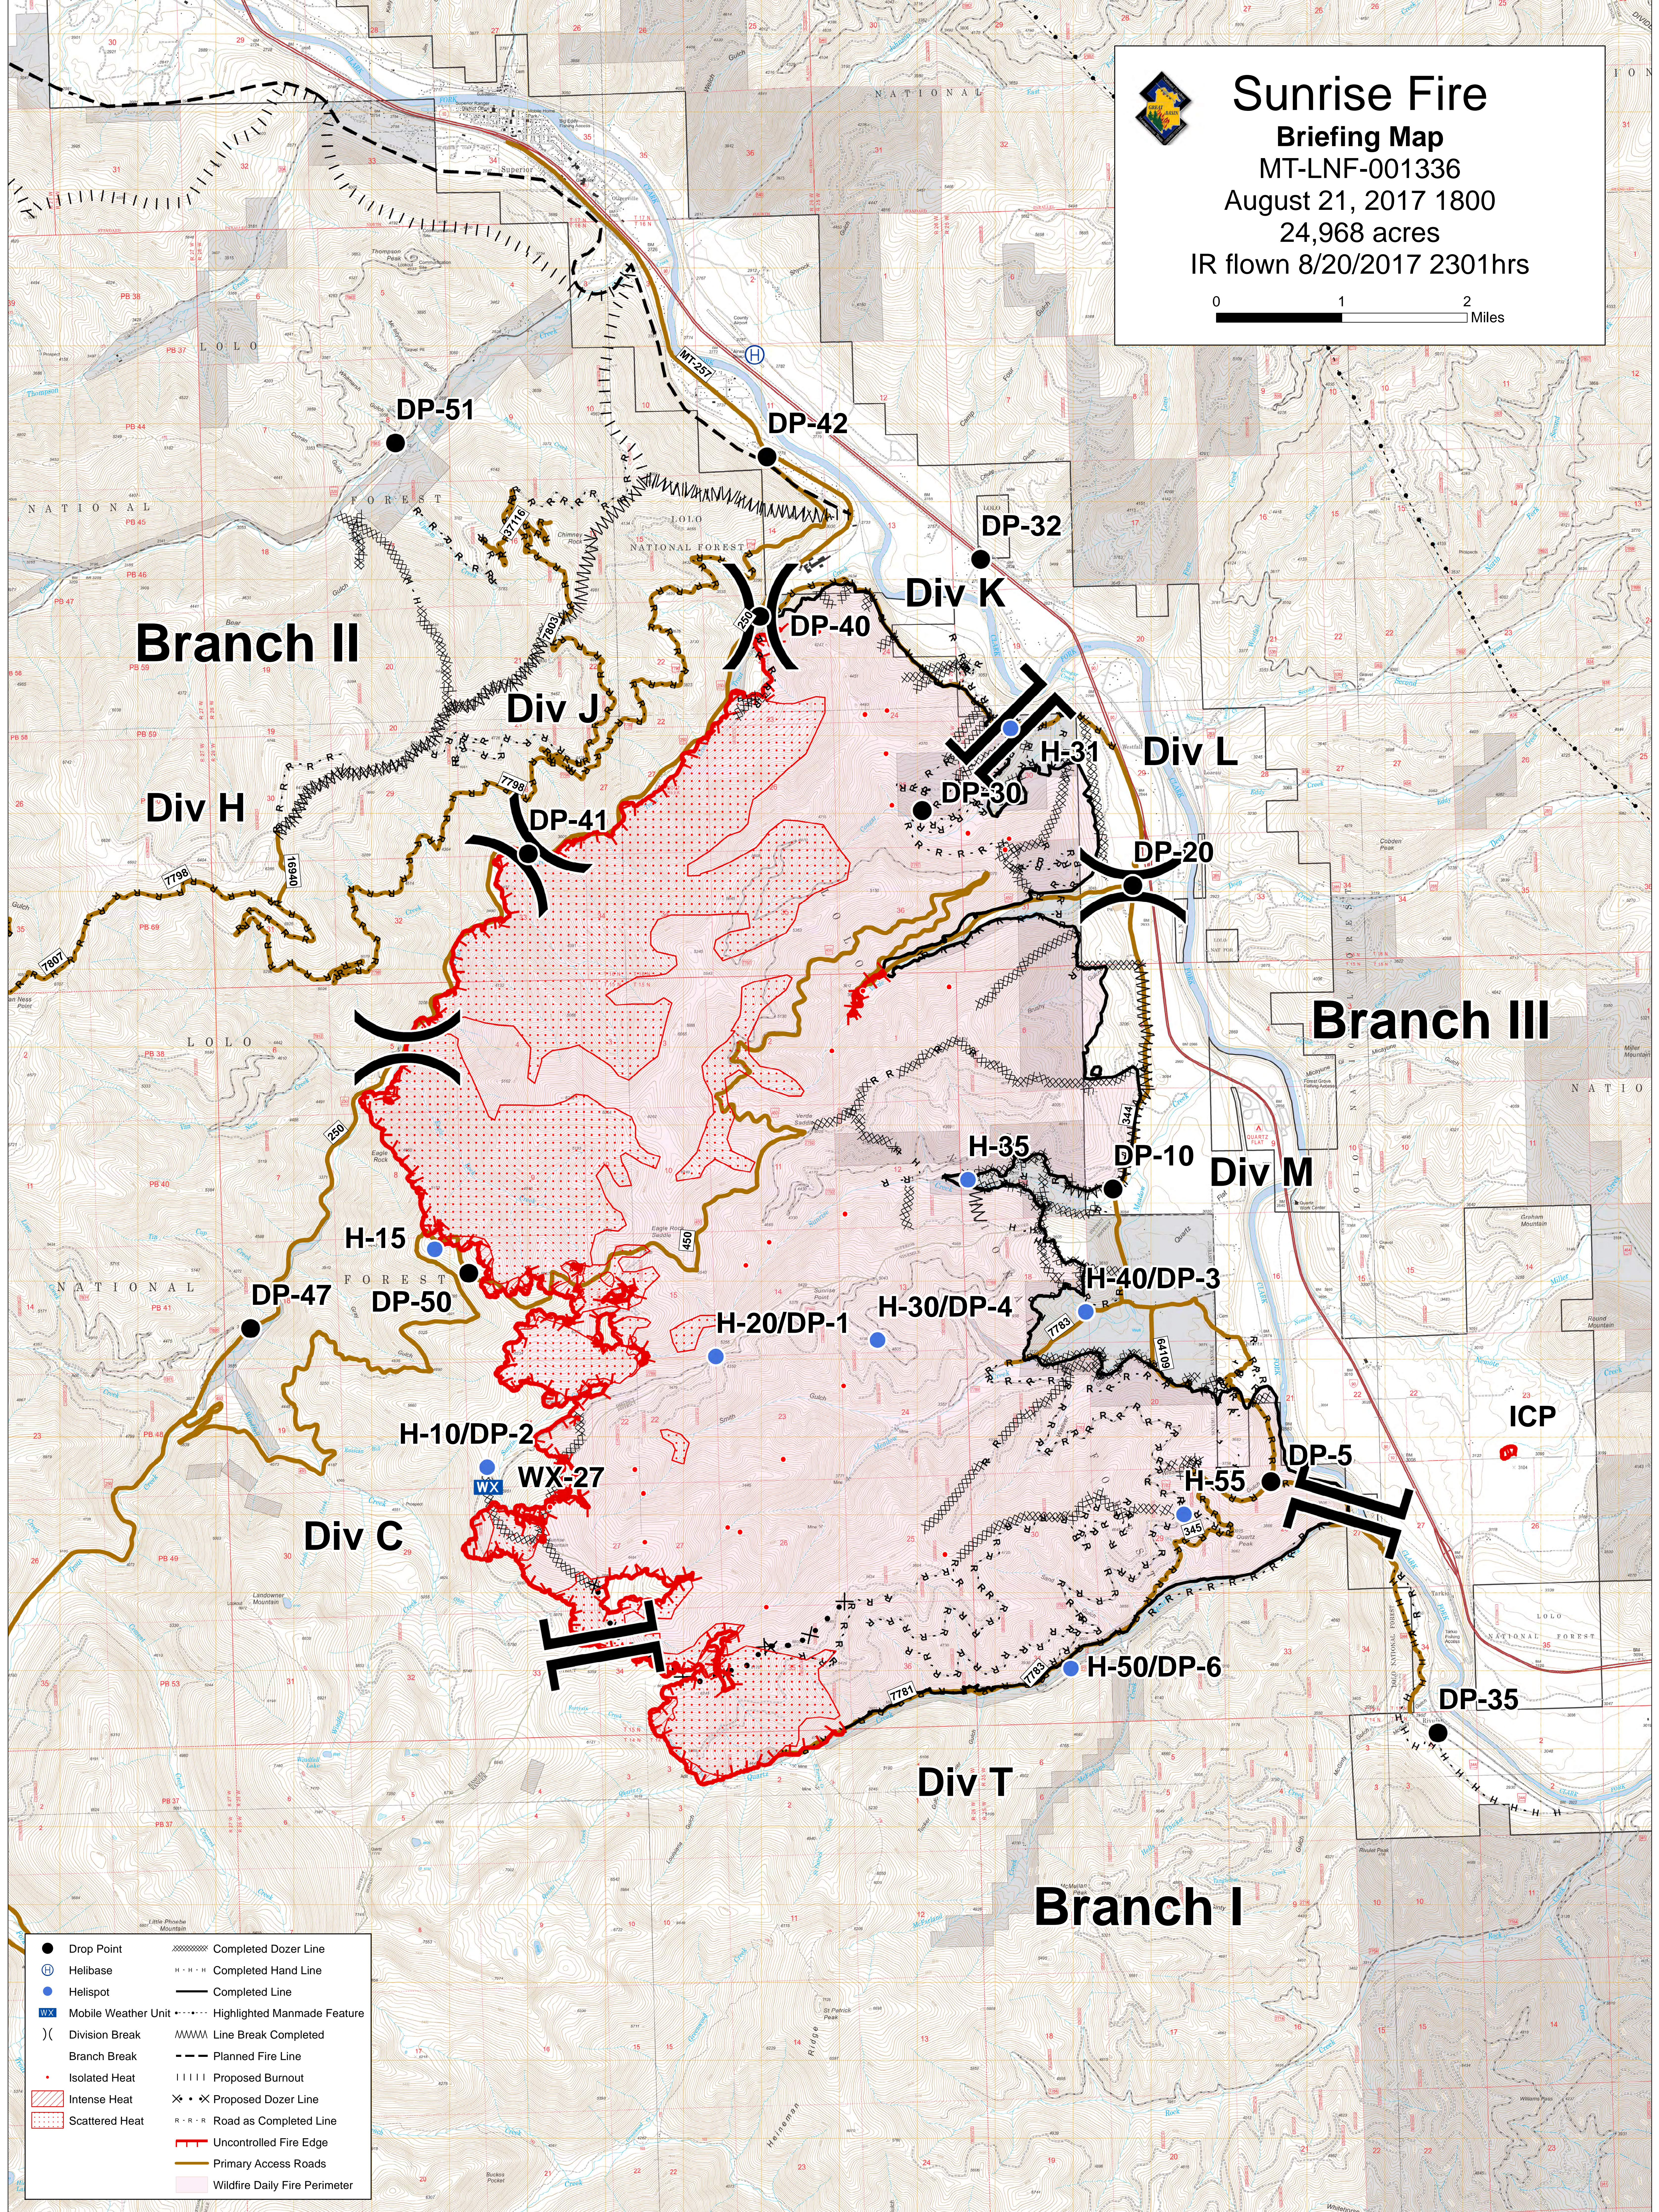

Sunrise Fire

Briefing Map

MT-LNF-001336

August 21, 2017 1800

24,968 acres

IR flown 8/20/2017 2301hrs

● Drop Point	XXXXXX Completed Dozer Line
⊙ Helibase	H · H · H Completed Hand Line
⊙ Helispot	— Completed Line
⊙ Mobile Weather Unit	· · · · · Highlighted Manmade Feature
) Division Break	MMMM Line Break Completed
Branch Break	- - - Planned Fire Line
· Isolated Heat	Proposed Burnout
▨ Intense Heat	X · X Proposed Dozer Line
▨ Scattered Heat	R · R · R Road as Completed Line
	— Uncontrolled Fire Edge
	— Primary Access Roads
	▨ Wildfire Daily Fire Perimeter