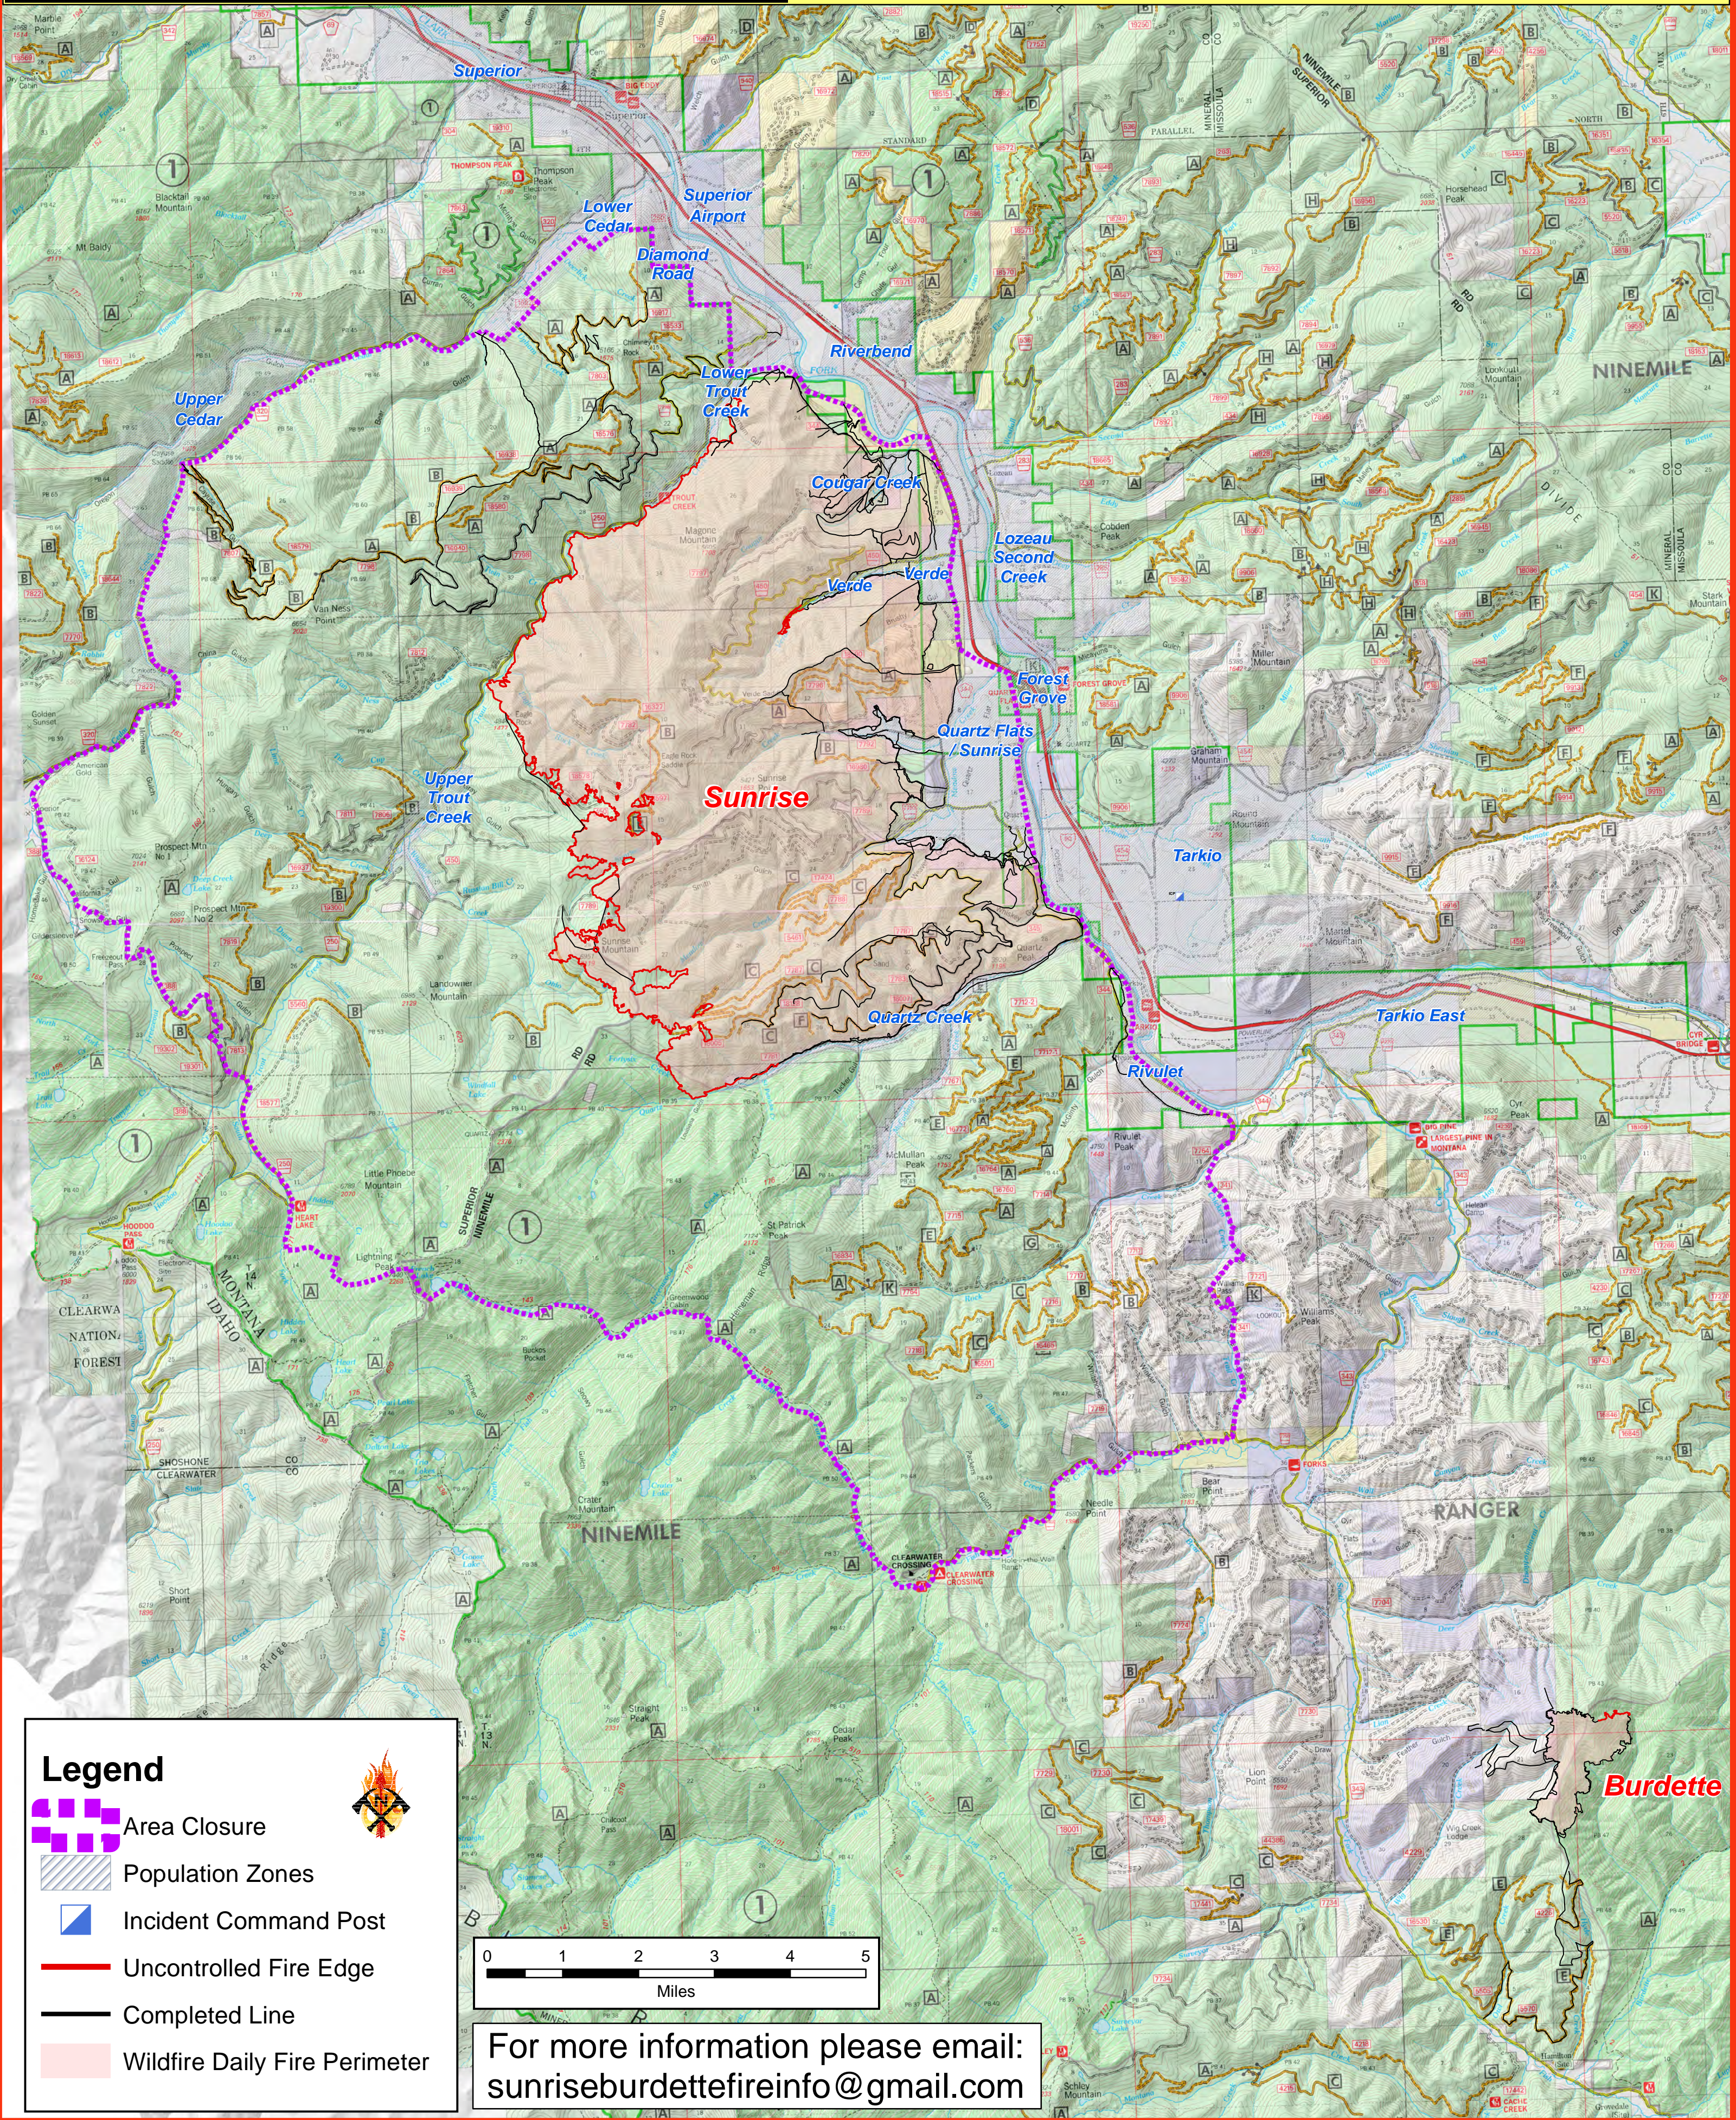

# Sunrise and Burdette Fires MT-LNF-001336

August 22, 2017

Fire Acres as of August 21, 2017  
Sunrise ~ 25,103 Burdette ~ 649

**Legend**

-  Area Closure
-  Population Zones
-  Incident Command Post
-  Uncontrolled Fire Edge
-  Completed Line
-  Wildfire Daily Fire Perimeter