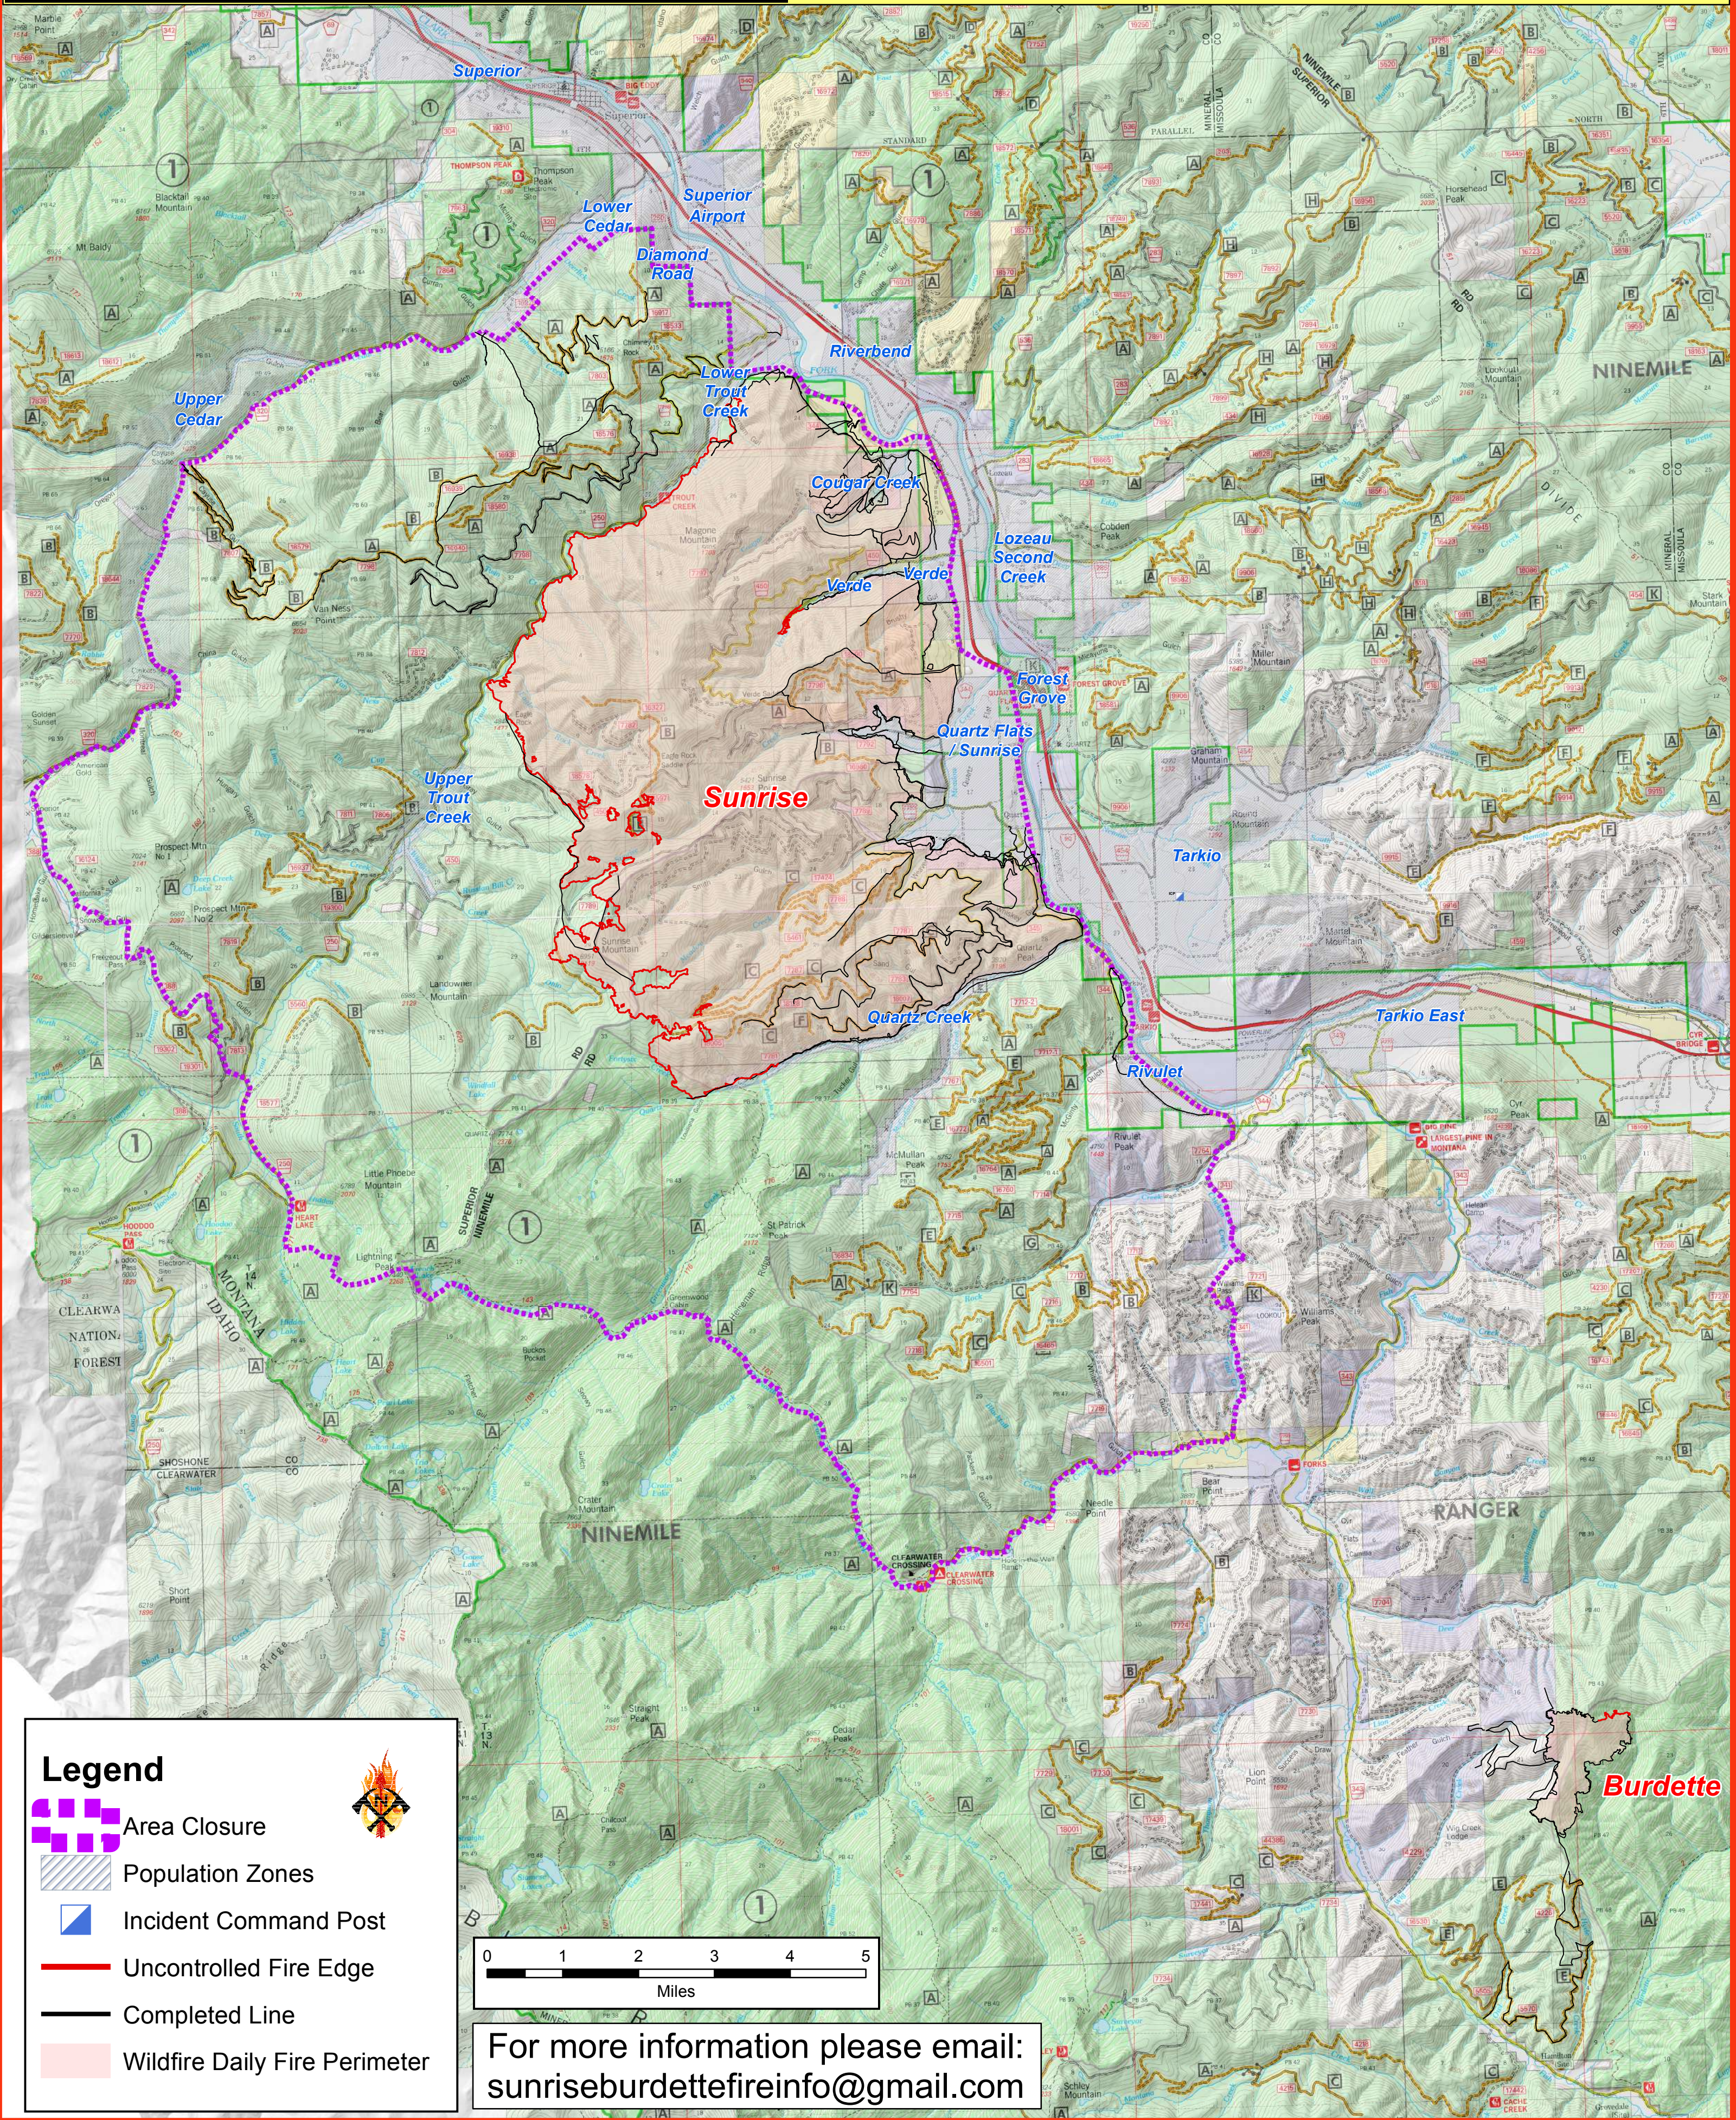

# Sunrise and Burdette Fires MT-LNF-001336

August 23, 2017

Fire Acres as of August 23, 2017  
Sunrise ~ 25,321 Burdette ~ 649

**Legend**

- Area Closure
- Population Zones
- Incident Command Post
- Uncontrolled Fire Edge
- Completed Line
- Wildfire Daily Fire Perimeter