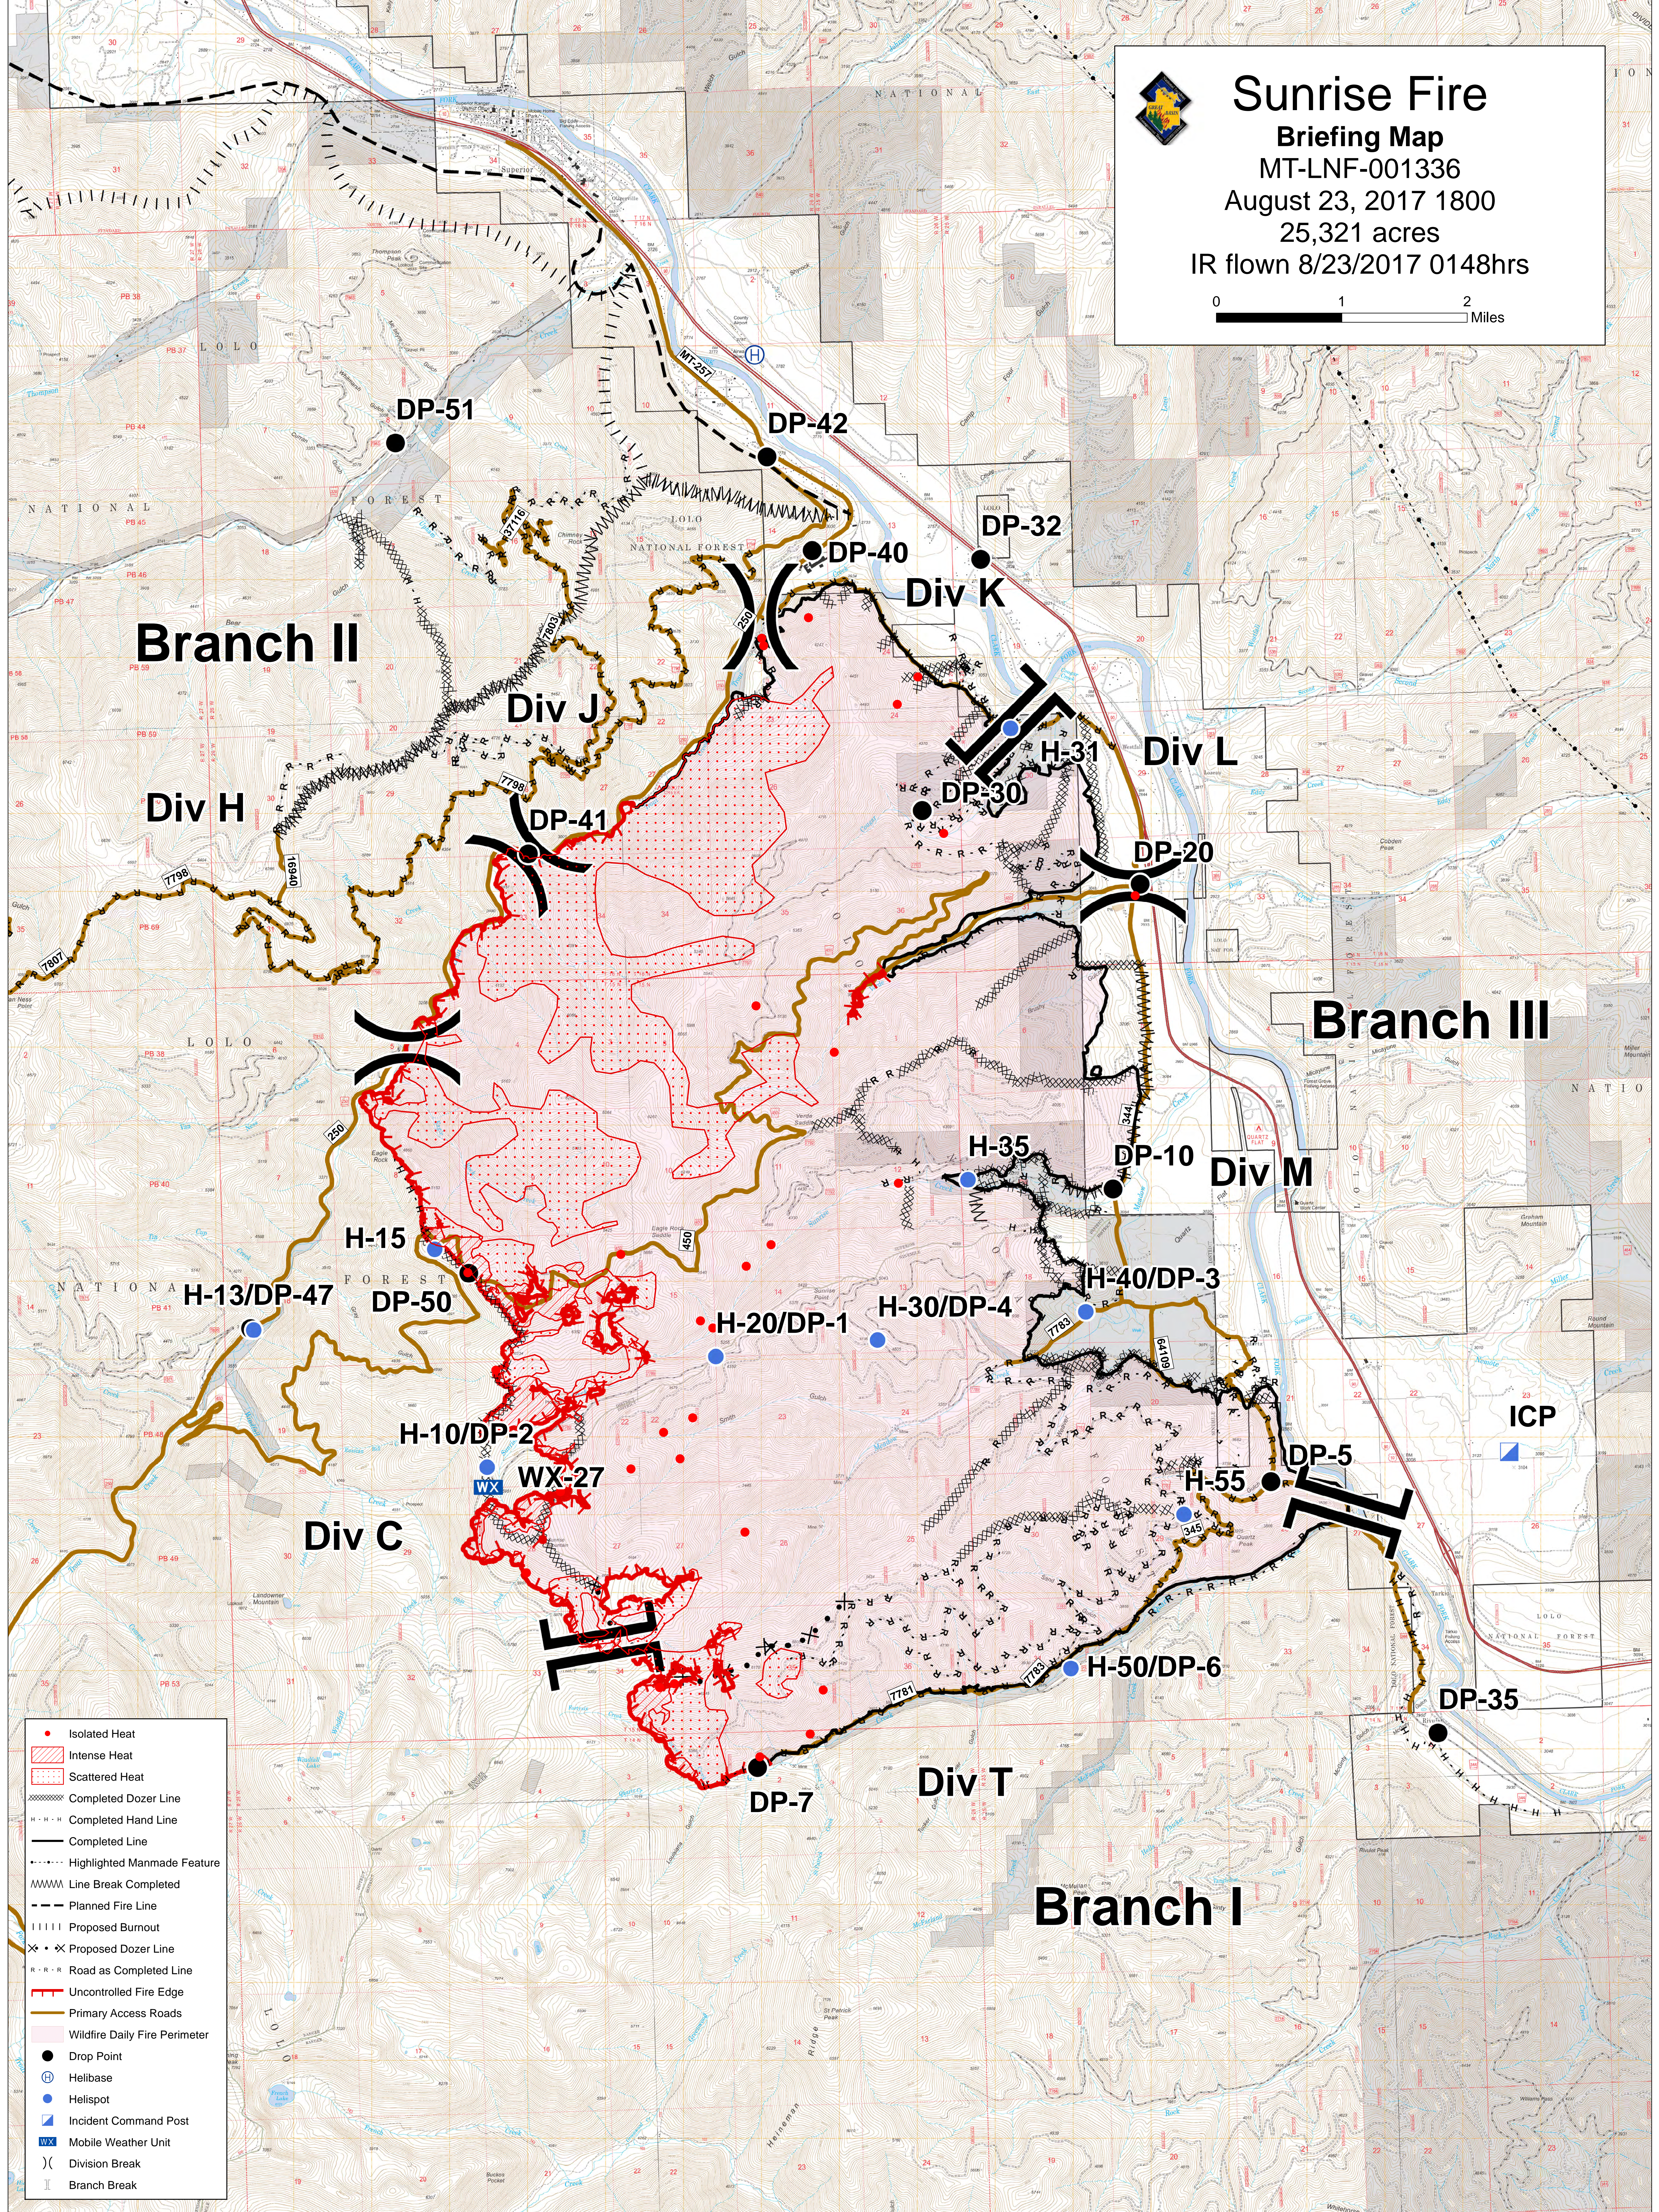

# Sunrise Fire

Briefing Map

MT-LNF-001336

August 23, 2017 1800

25,321 acres

IR flown 8/23/2017 0148hrs

0 1 2 Miles

- Isolated Heat
- ▨ Intense Heat
- ▨ Scattered Heat
- ▨ Completed Dozer Line
- ▨ Completed Hand Line
- ▨ Completed Line
- ▨ Highlighted Manmade Feature
- ▨ Line Break Completed
- ▨ Planned Fire Line
- ▨ Proposed Burnout
- ▨ Proposed Dozer Line
- ▨ Road as Completed Line
- ▨ Uncontrolled Fire Edge
- ▨ Primary Access Roads
- ▨ Wildfire Daily Fire Perimeter
- Drop Point
- ⊕ Helibase
- Helispot
- ▨ Incident Command Post
- ▨ Mobile Weather Unit
- ▨ Division Break
- ▨ Branch Break