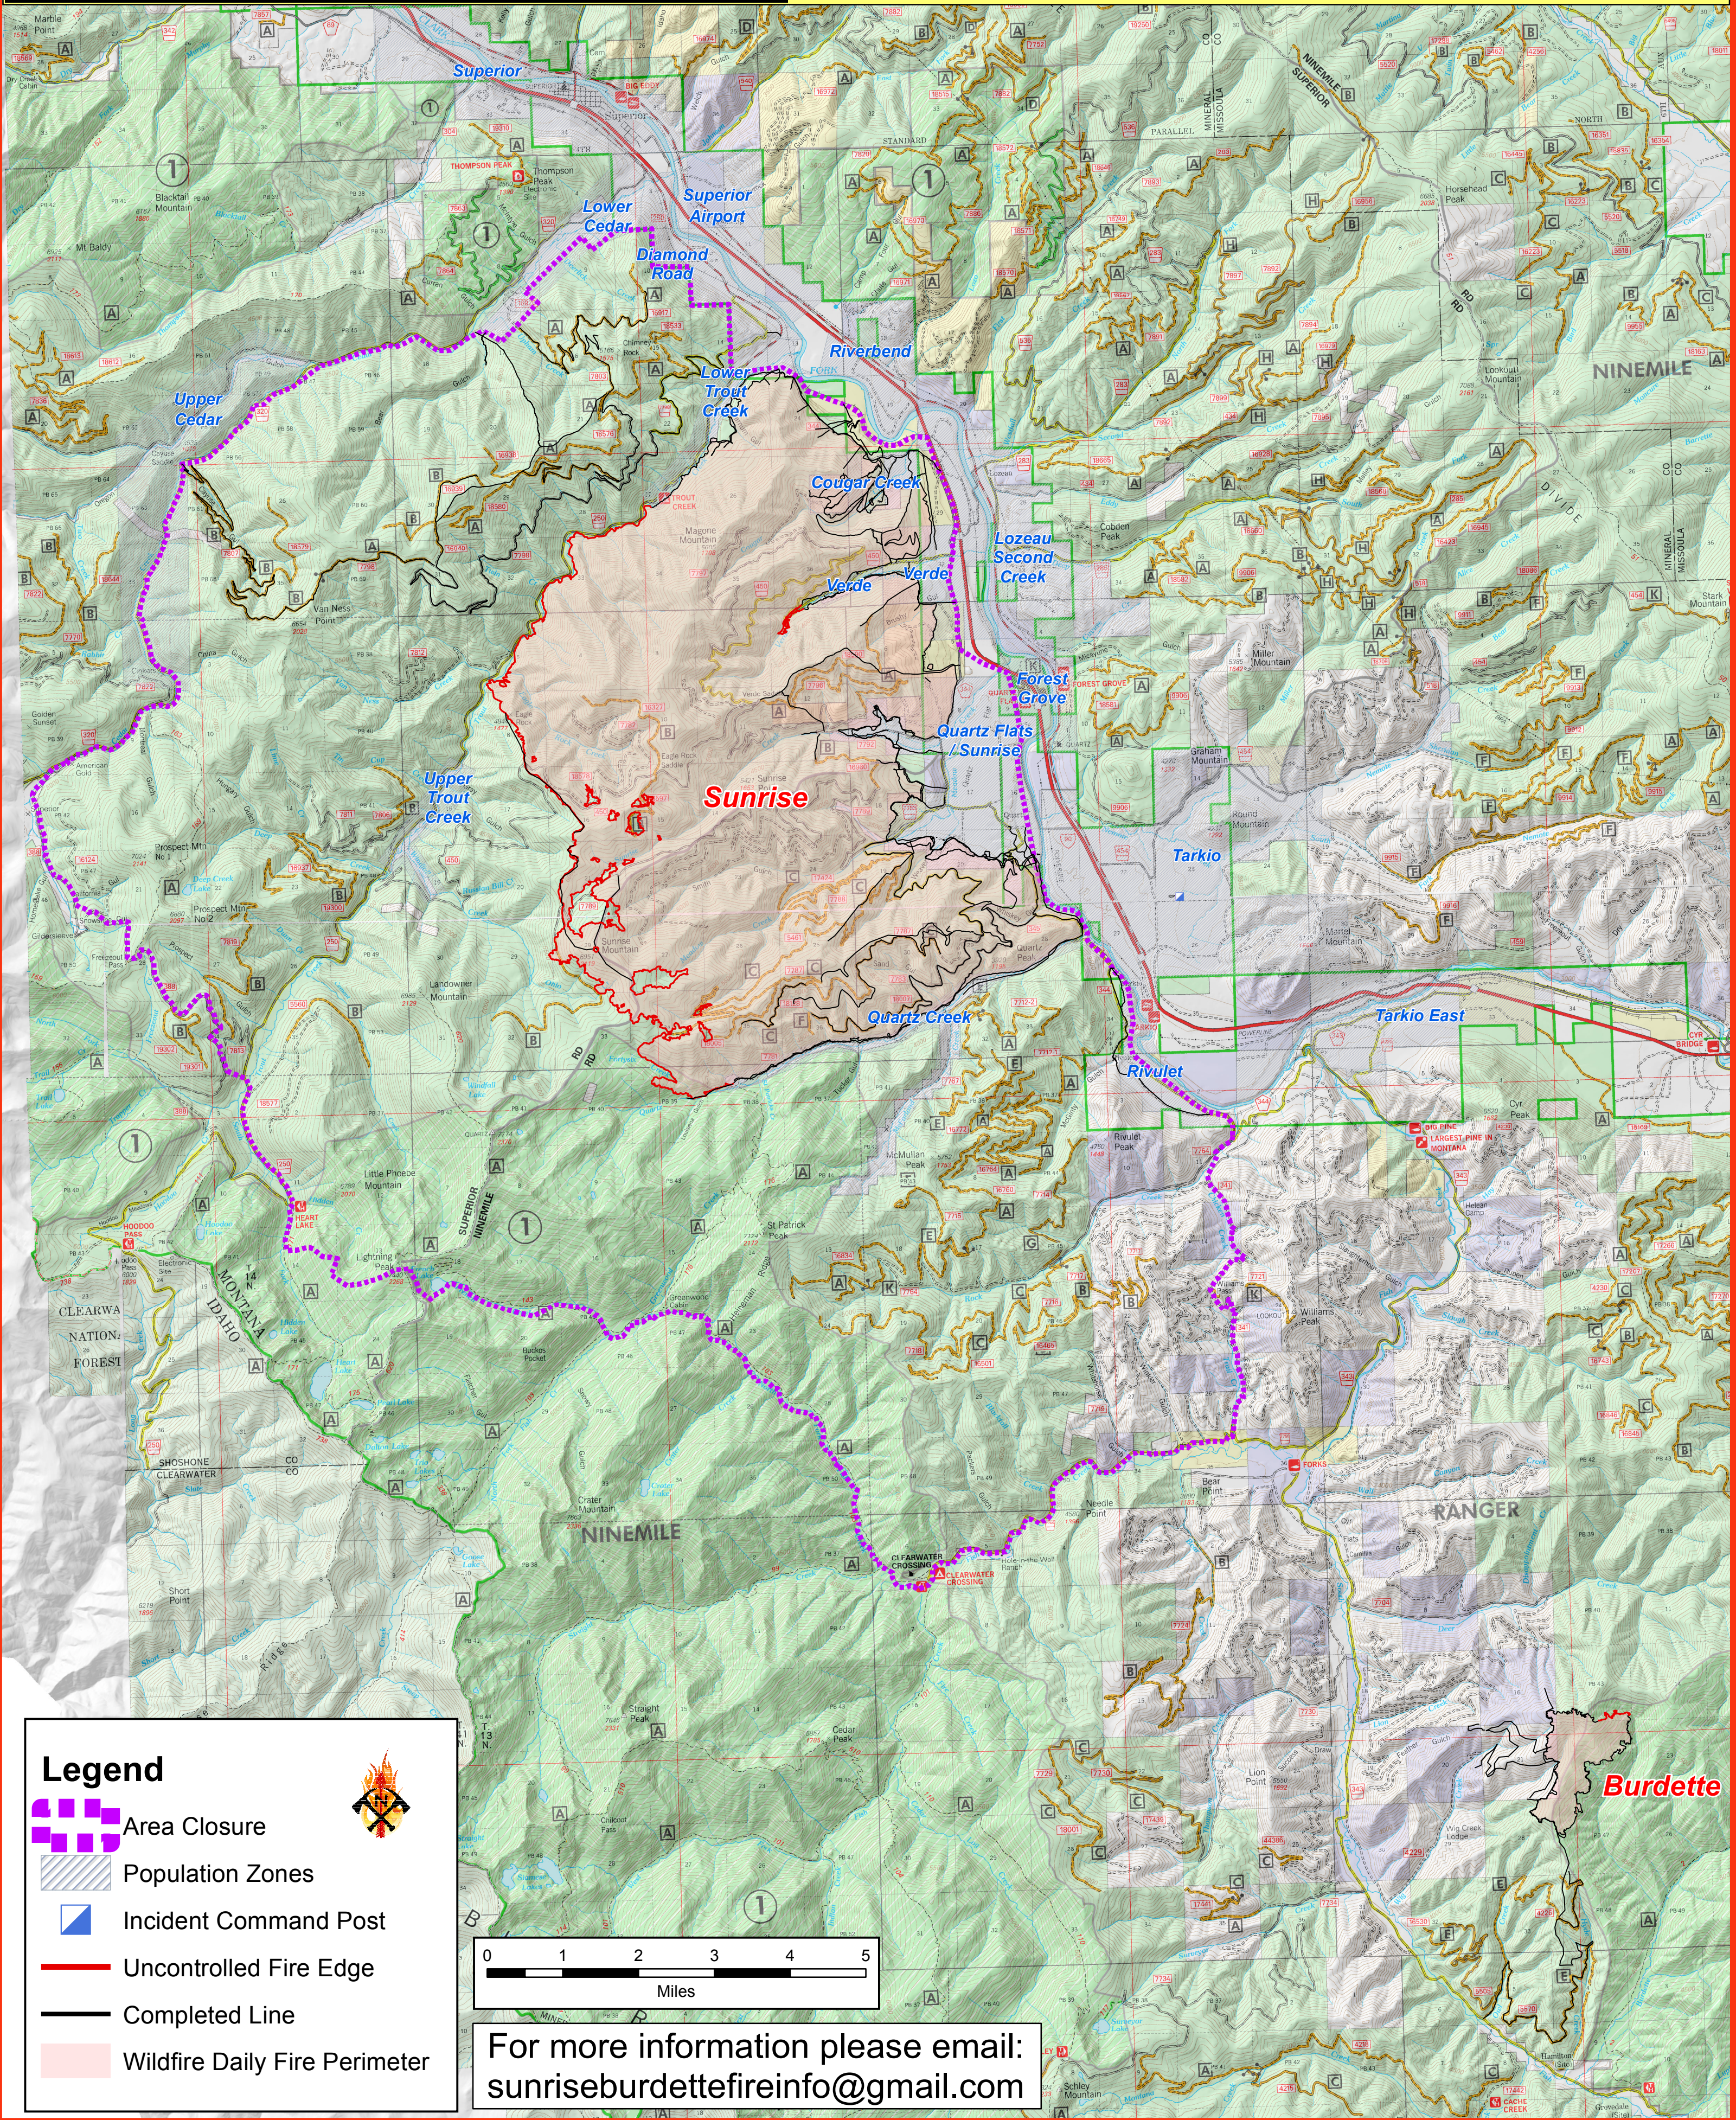

Sunrise and Burdette Fires MT-LNF-001336

August 24, 2017

Fire Acres as of August 24, 2017
Sunrise ~ 25,503 Burdette ~ 649

Legend

-  Area Closure
-  Population Zones
-  Incident Command Post
-  Uncontrolled Fire Edge
-  Completed Line
-  Wildfire Daily Fire Perimeter