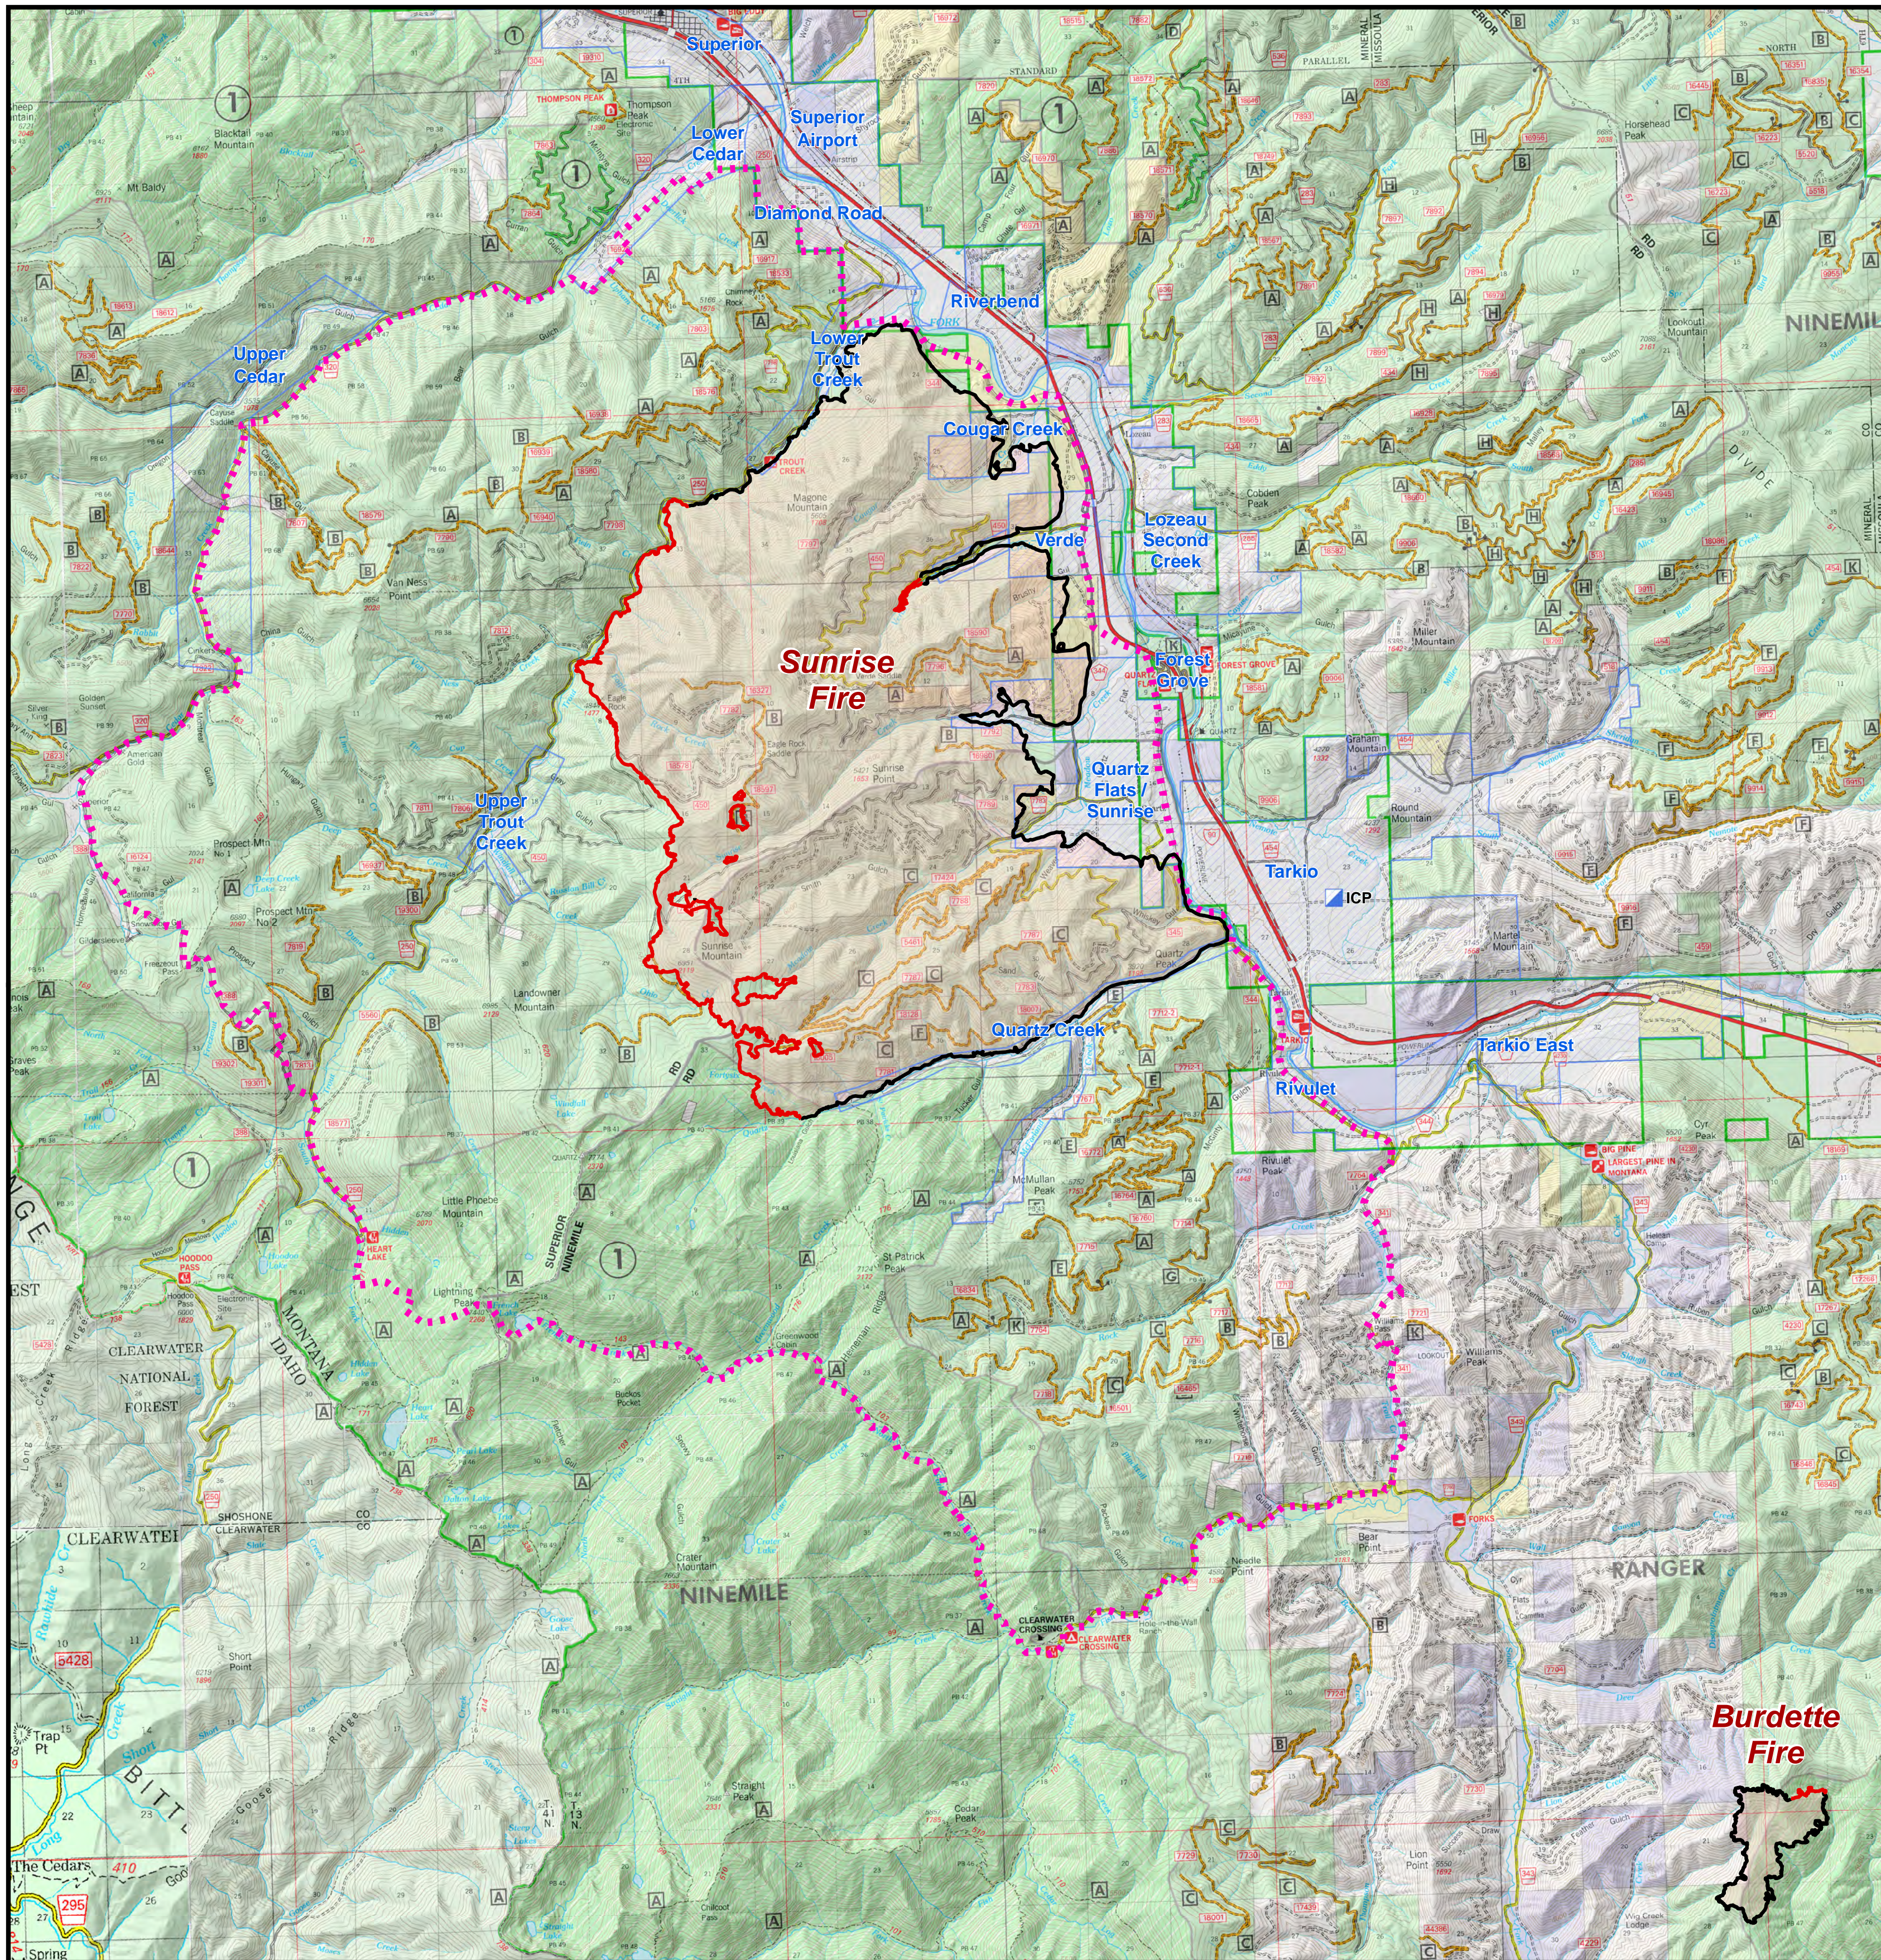

# Sunrise and Burdette Fires

Approximate Fire Acres as of August 27, 2017

Sunrise: 25,764 Burdette: 649

### Legend

- Uncontrolled Fire Edge
- Completed Line
- Wildfire Perimeter
- Incident Command Post
- Area Closure
- Population Zones

For more information please email:  
[sunriseburdettefireinfo@gmail.com](mailto:sunriseburdettefireinfo@gmail.com)