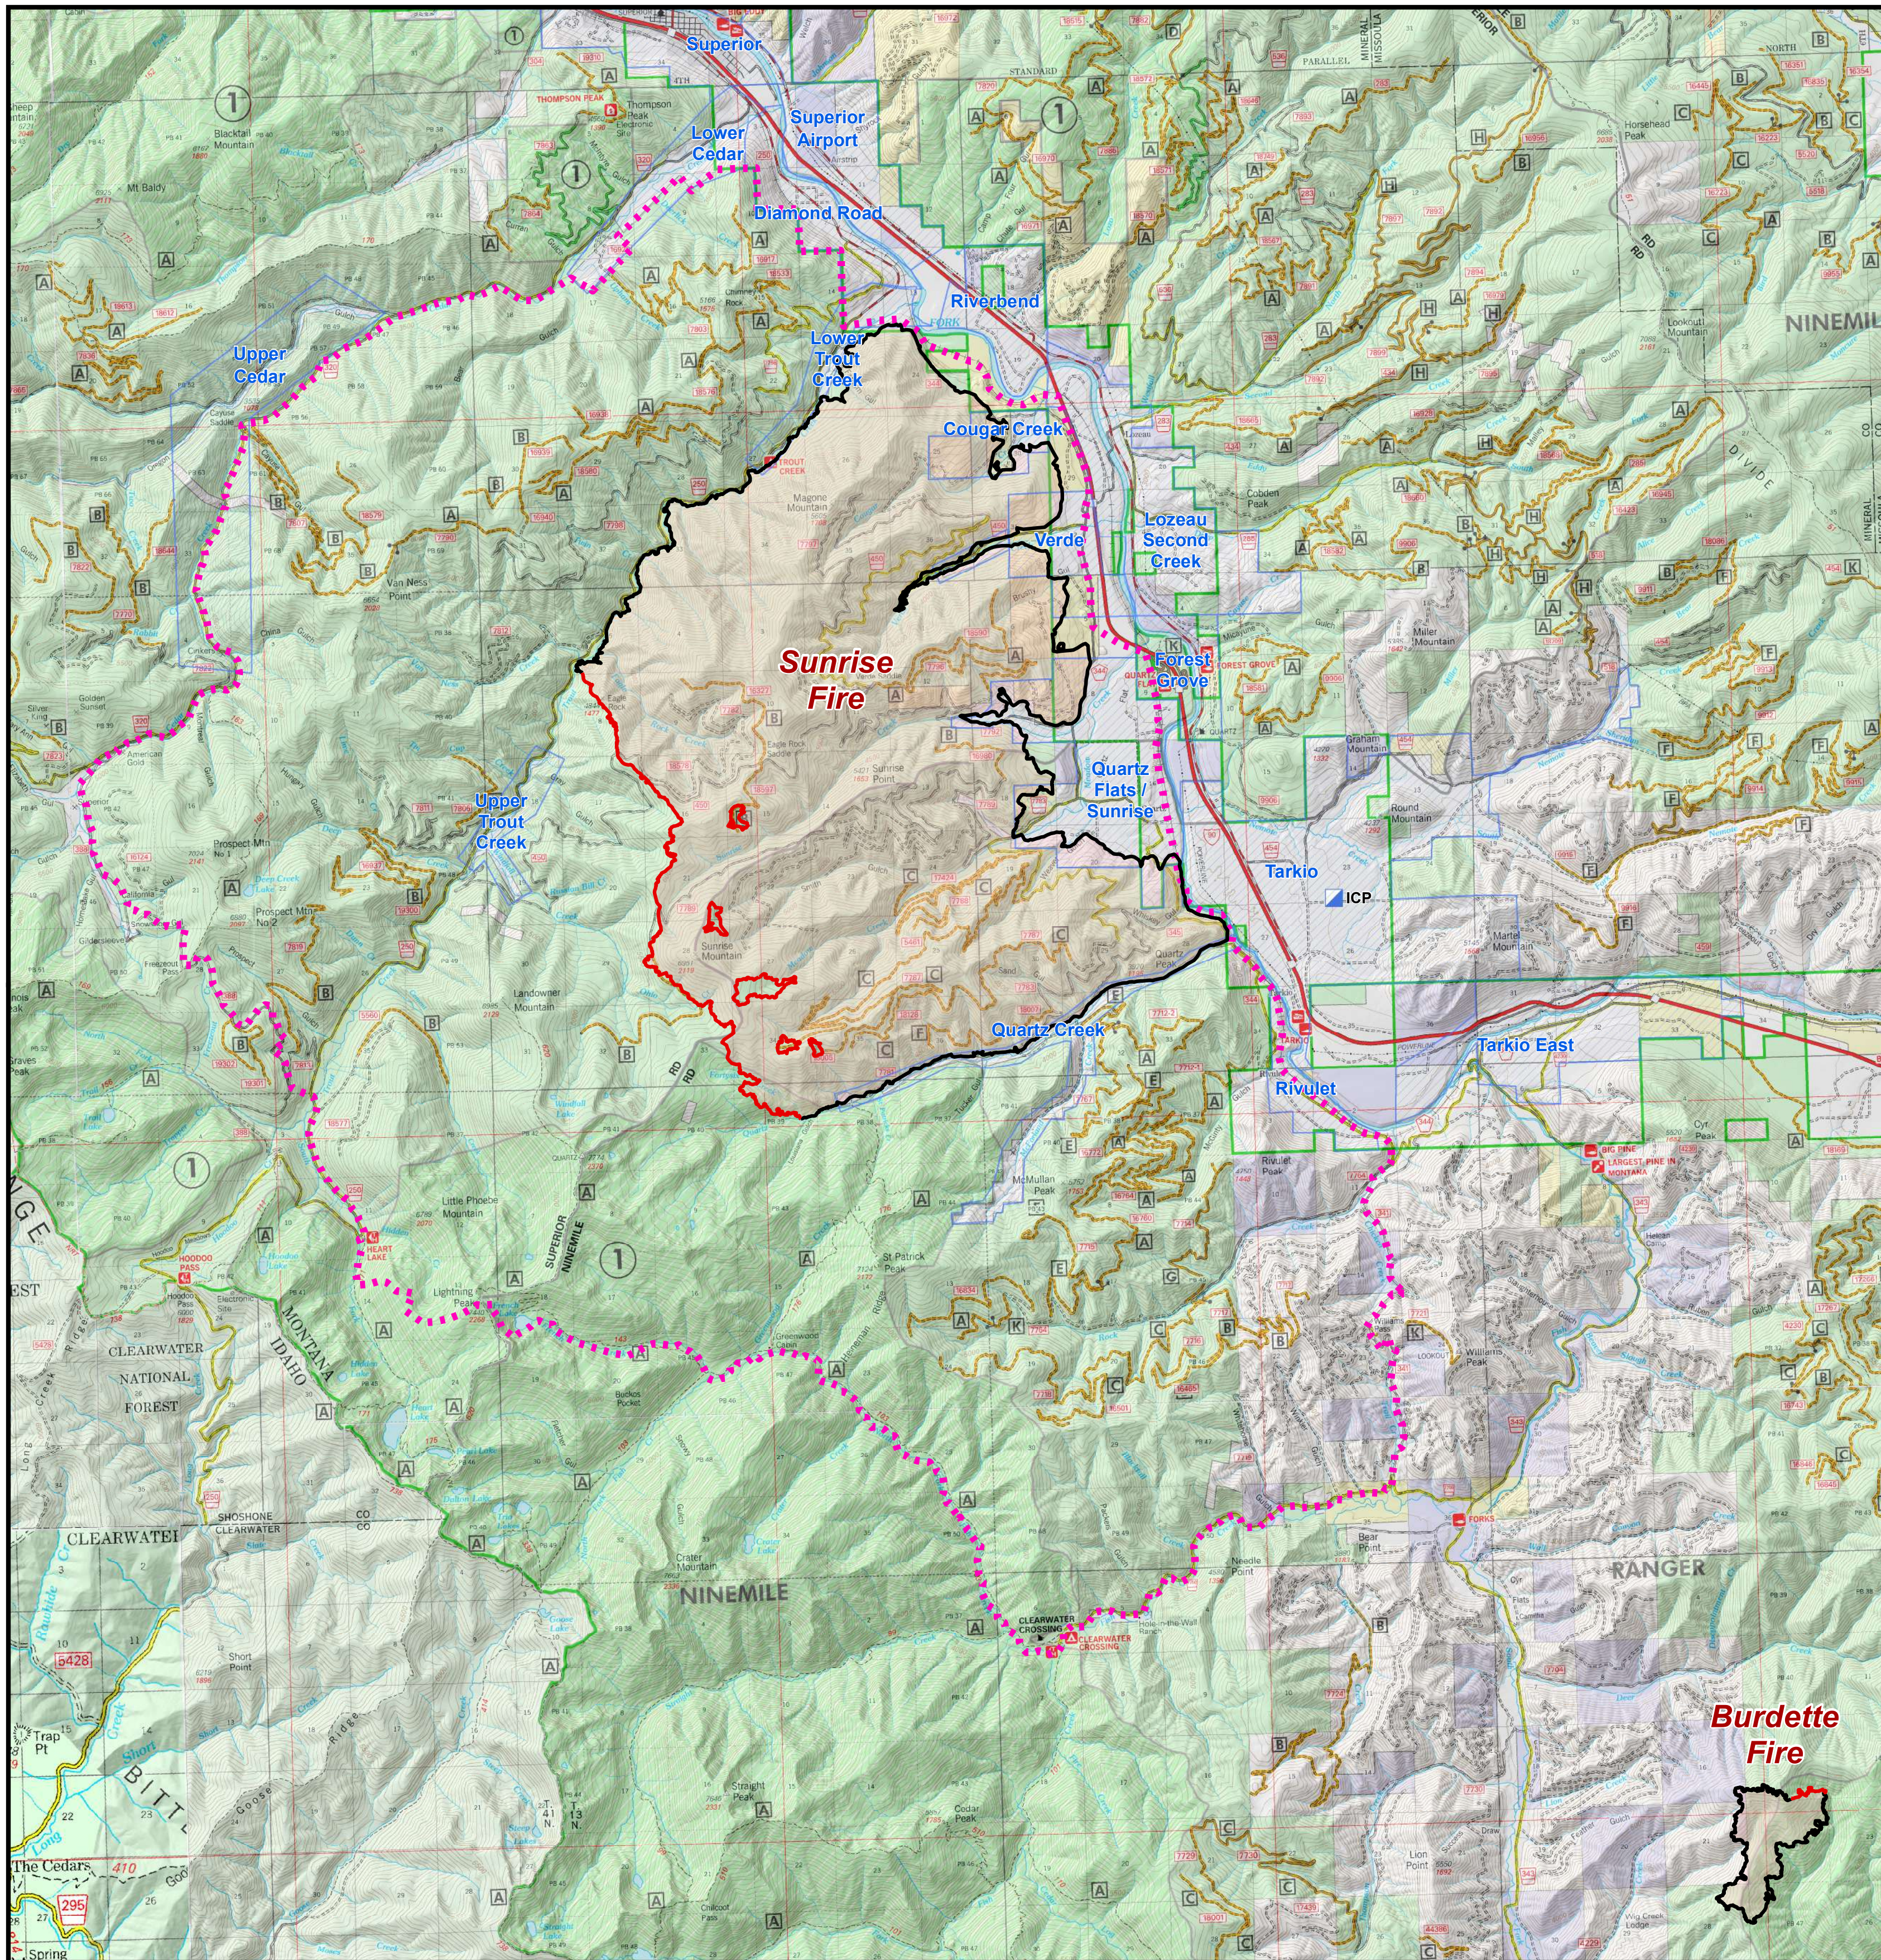

Sunrise and Burdette Fires

Approximate Fire Acres as of August 28, 2017

Sunrise: 25,921 Burdette: 649

Legend

- Uncontrolled Fire Edge
- Completed Line
- Area Closure
- Population Zones
- Incident Command Post