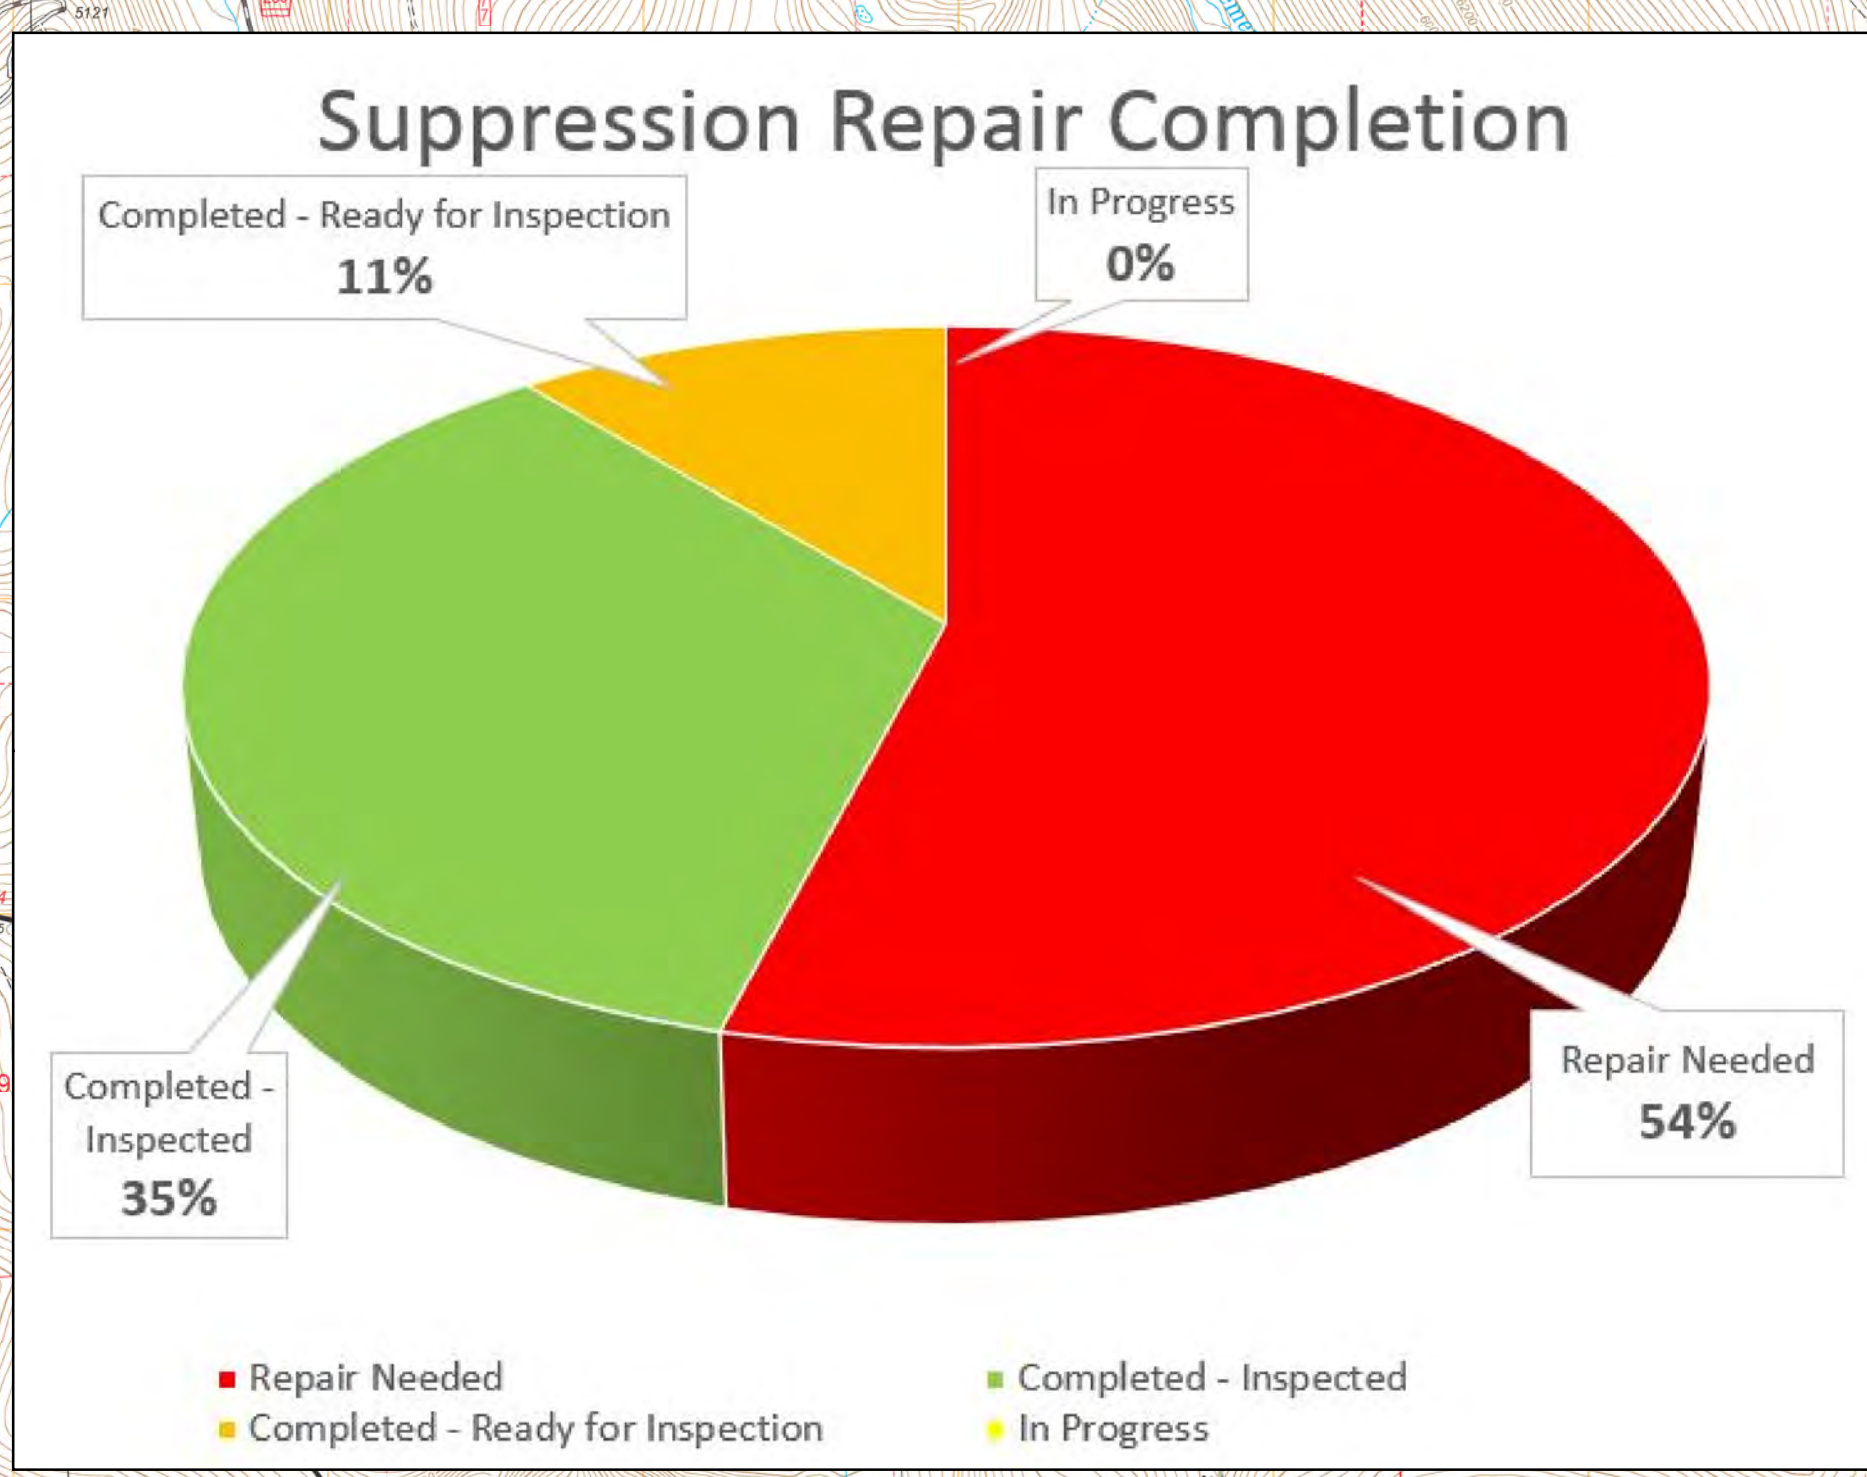

Legend

Fire Point		Fire Line	
●	Drop Point	—	Completed Dozer Line
⊕	Helibase	---	Completed Hand Line
⊙	Helispot	---	Road as Completed Line
⊕	Incident Command Post	---	Line Break Completed
WX	Mobile Weather Unit	—	Completed Plow Line
()	Division Break	---	Powerline
[]	Branch Break	○—○	Fire Travel Roads
●	Repair Status - Point	—	Unknown
●	Completed - Inspected	—	Repair Status - Line
●	Repair Needed	---	Completed - Inspected
○	No Repair Needed	---	Completed - Ready for Inspection
○	Unknown	---	Repair Needed
□	Inset Map Tiles	---	No Repair Needed
□	Wildfire Daily Fire Perimeter	---	Unknown

Sunrise Fire - MT-LNF-001336 - Suppression Repair Map
 Perimeter from IR - 8/28/17 - 0056 hrs - 25,921 acres