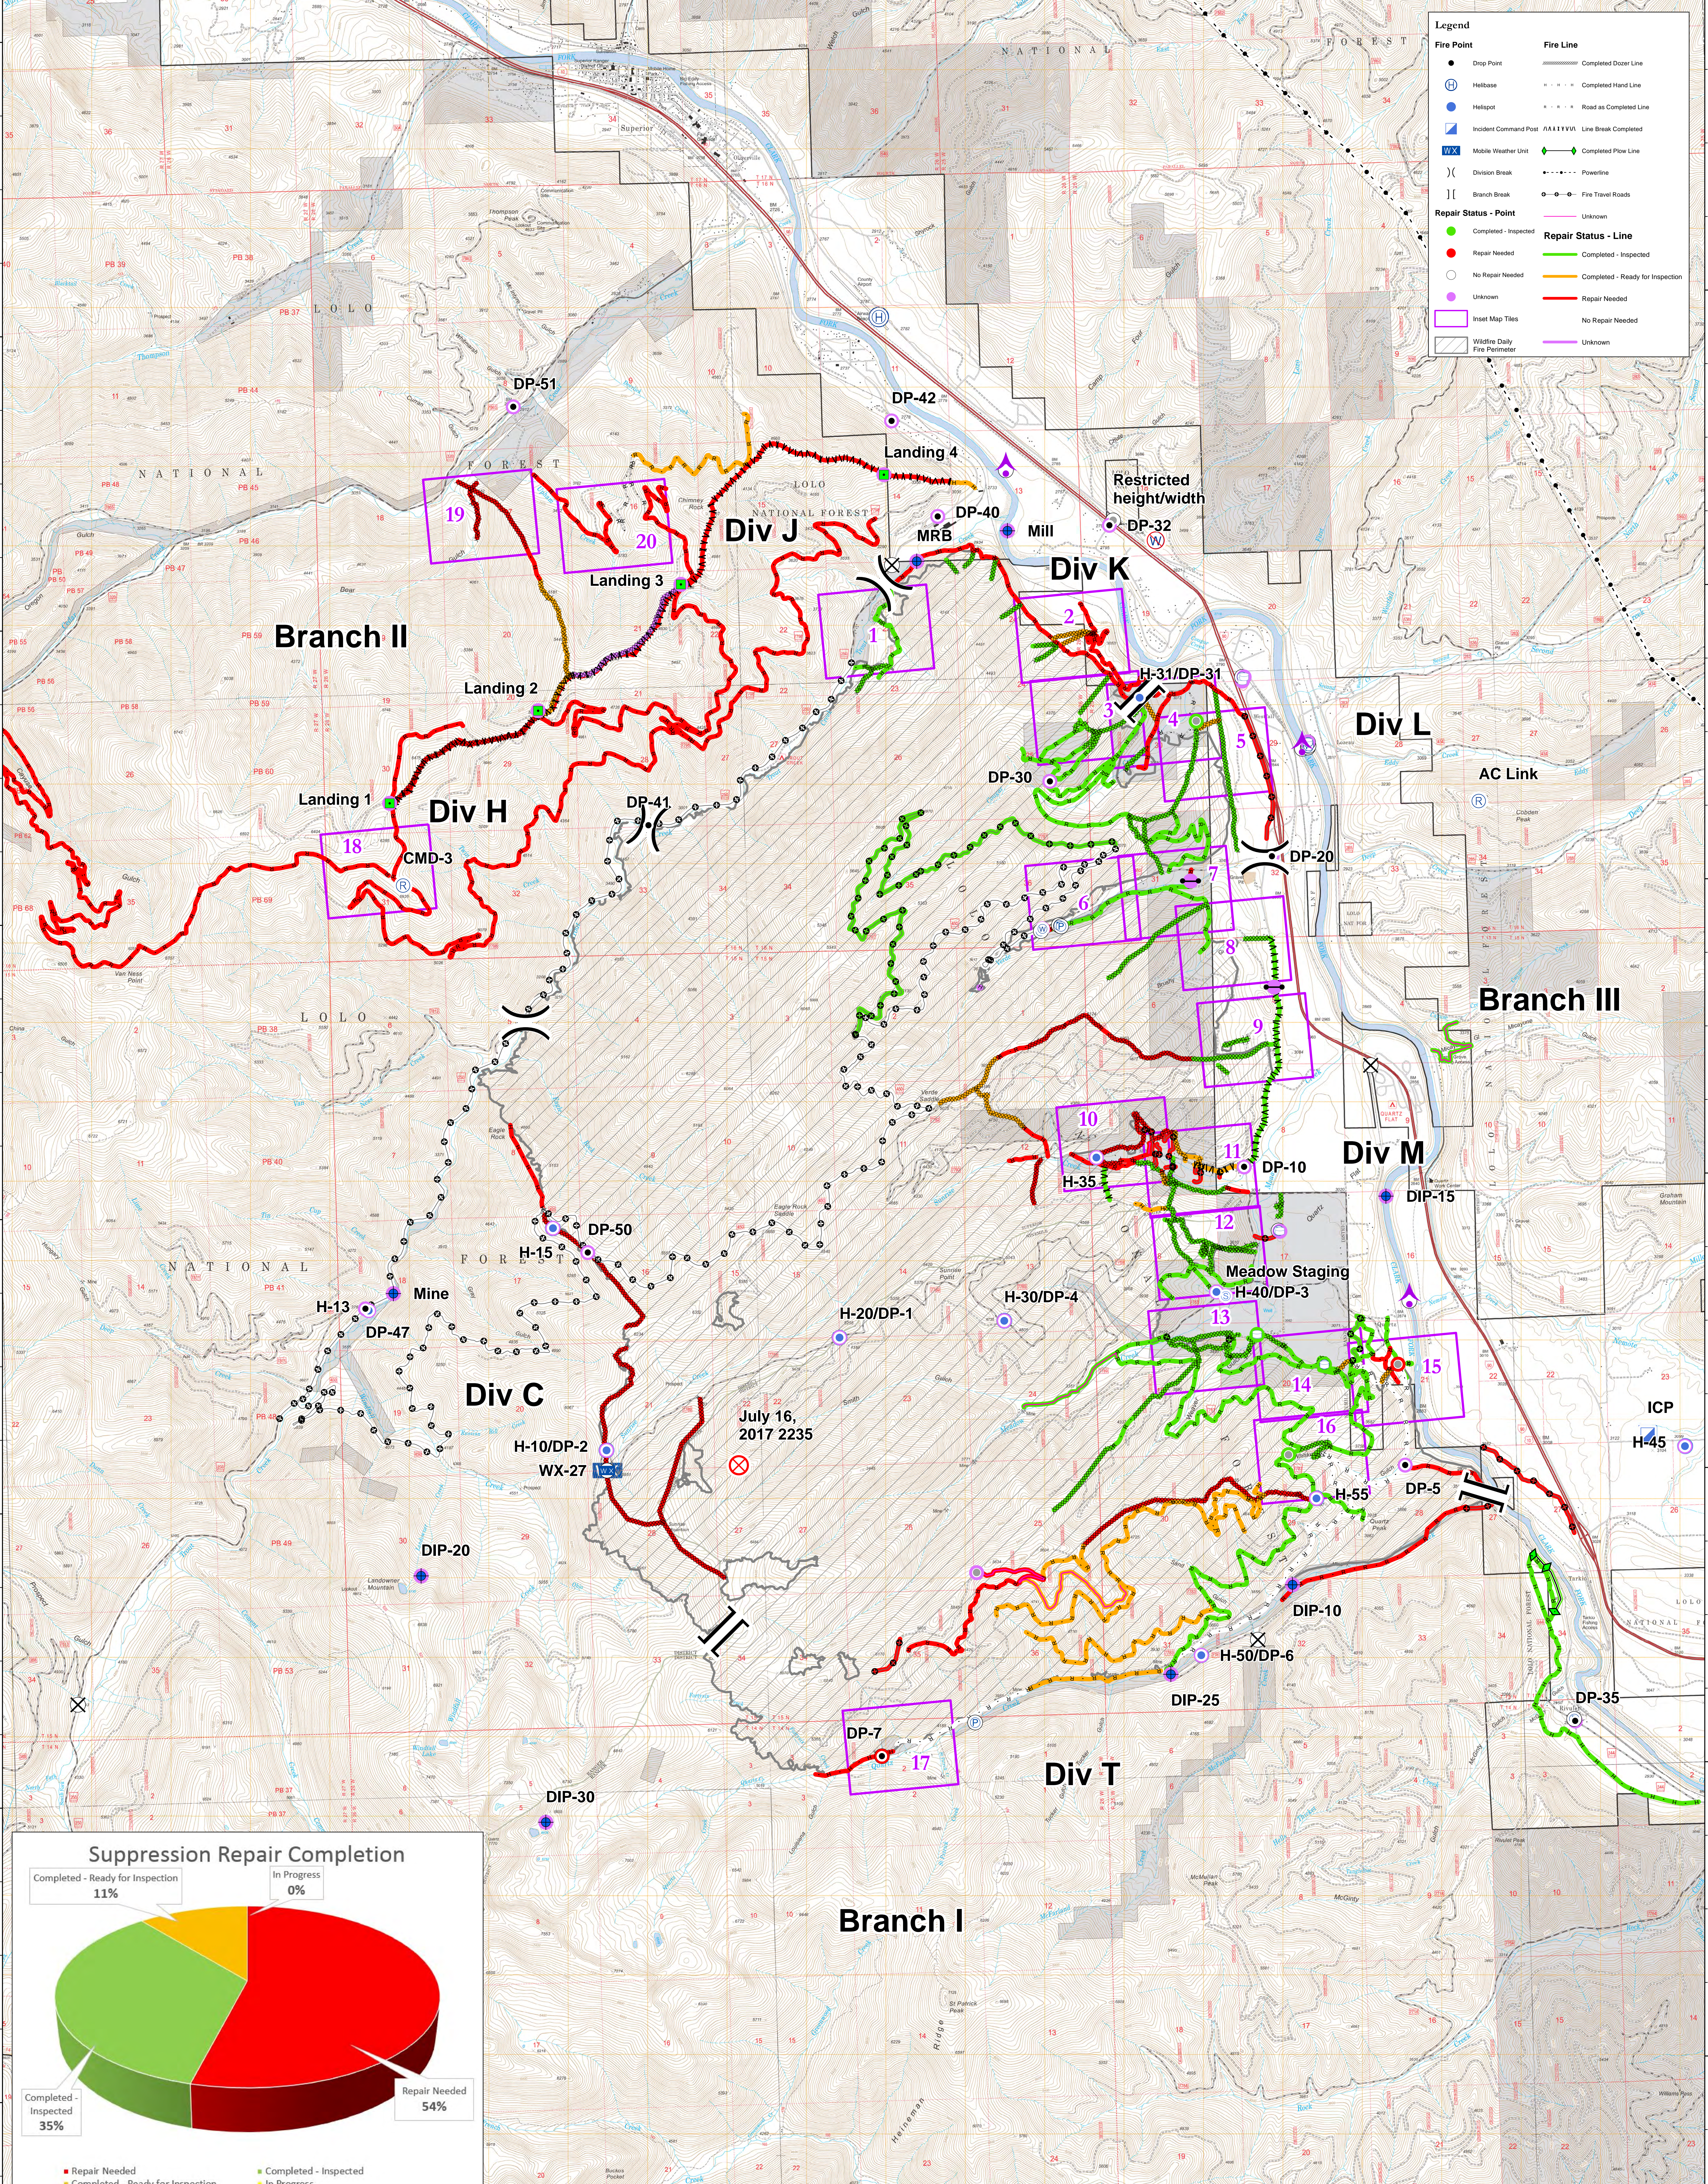

Legend

Fire Point		Fire Line	
●	Drop Point	—	Completed Dozer Line
⊕	Helibase	---	Completed Hand Line
⊙	Helispot	---	Road as Completed Line
⊕	Incident Command Post	---	Line Break Completed
WX	Mobile Weather Unit	—	Completed Plow Line
()	Division Break	---	Powerline
[]	Branch Break	○—○	Fire Travel Roads
●	Repair Status - Point	—	Unknown
●	Completed - Inspected	—	Repair Status - Line
●	Repair Needed	---	Completed - Inspected
○	No Repair Needed	---	Completed - Ready for Inspection
○	Unknown	---	Repair Needed
□	Inset Map Tiles	---	No Repair Needed
□	Wildfire Daily Fire Perimeter	---	Unknown

Sunrise Fire - MT-LNF-001336 - Suppression Repair Map
 Perimeter from IR - 8/28/17 - 0056 hrs - 25,921 acres