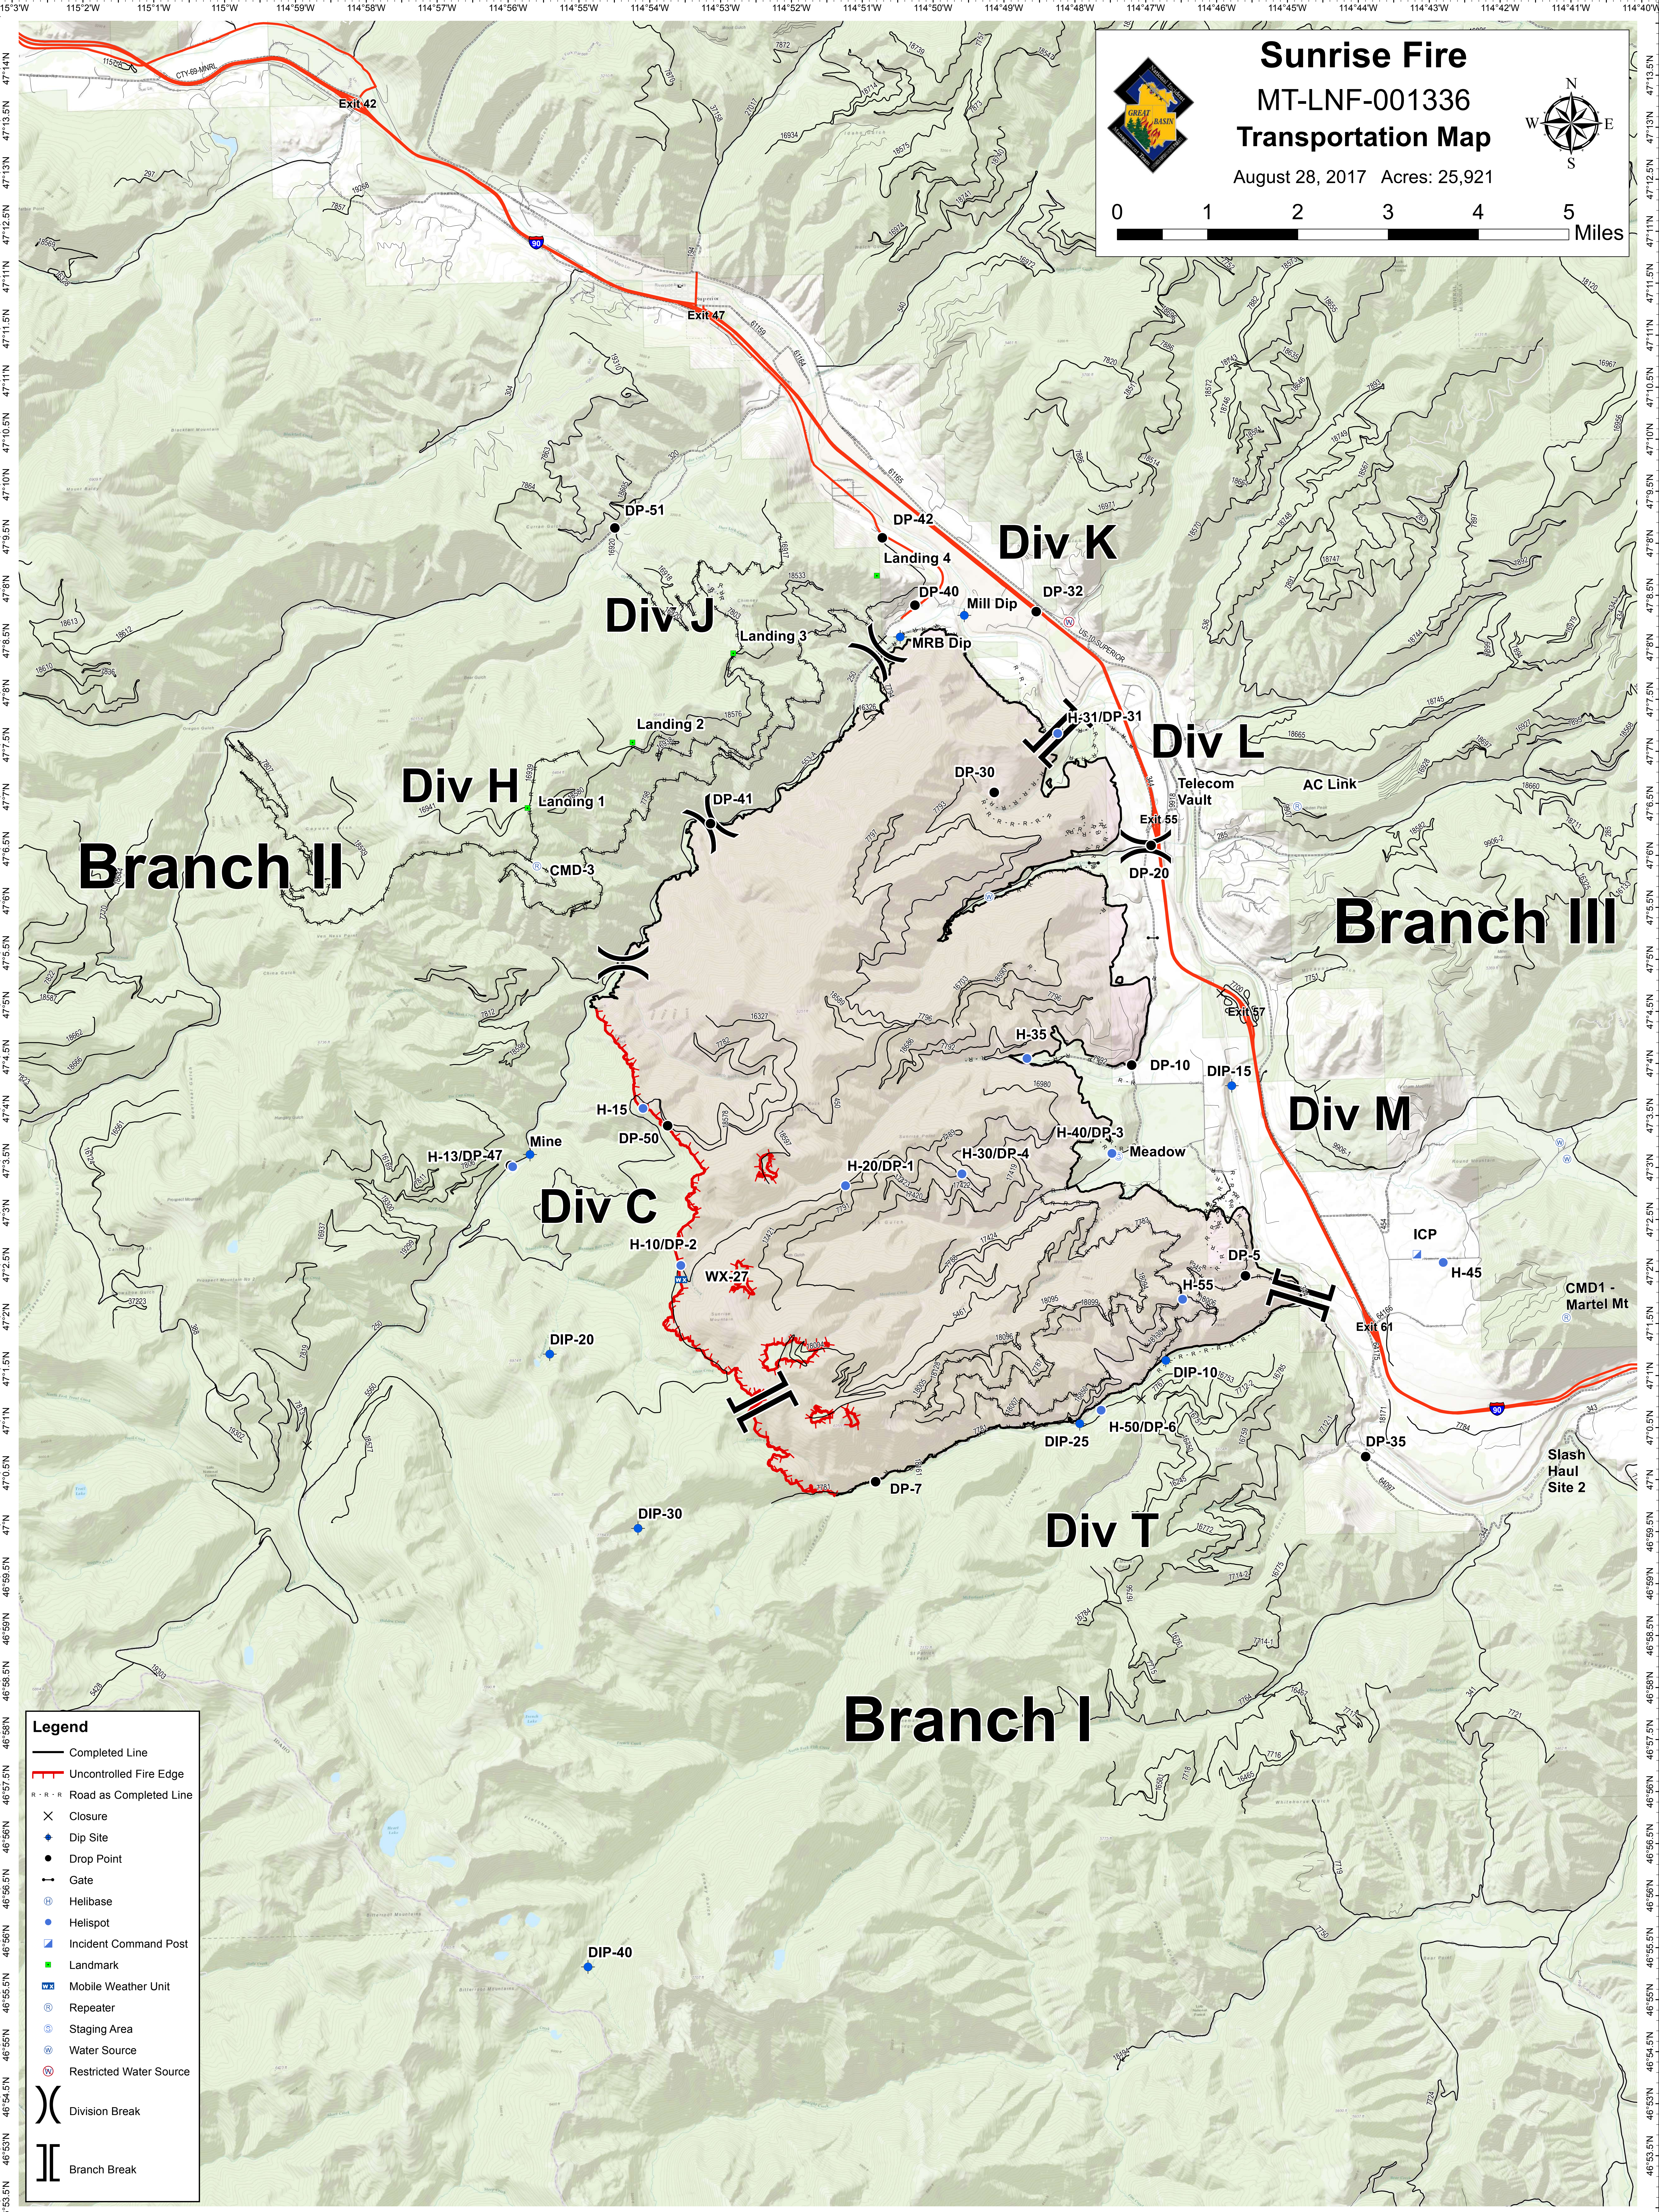

Sunrise Fire
 MT-LNF-001336
Transportation Map
 August 28, 2017 Acres: 25,921

Legend

- Completed Line
- Uncontrolled Fire Edge
- Road as Completed Line
- X Closure
- ◆ Dip Site
- Drop Point
- Gate
- ⊕ Helibase
- ⊕ Helispot
- ⊕ Incident Command Post
- Landmark
- ⊕ Mobile Weather Unit
- ⊕ Repeater
- ⊕ Staging Area
- ⊕ Water Source
- ⊕ Restricted Water Source
-) Division Break
- || Branch Break