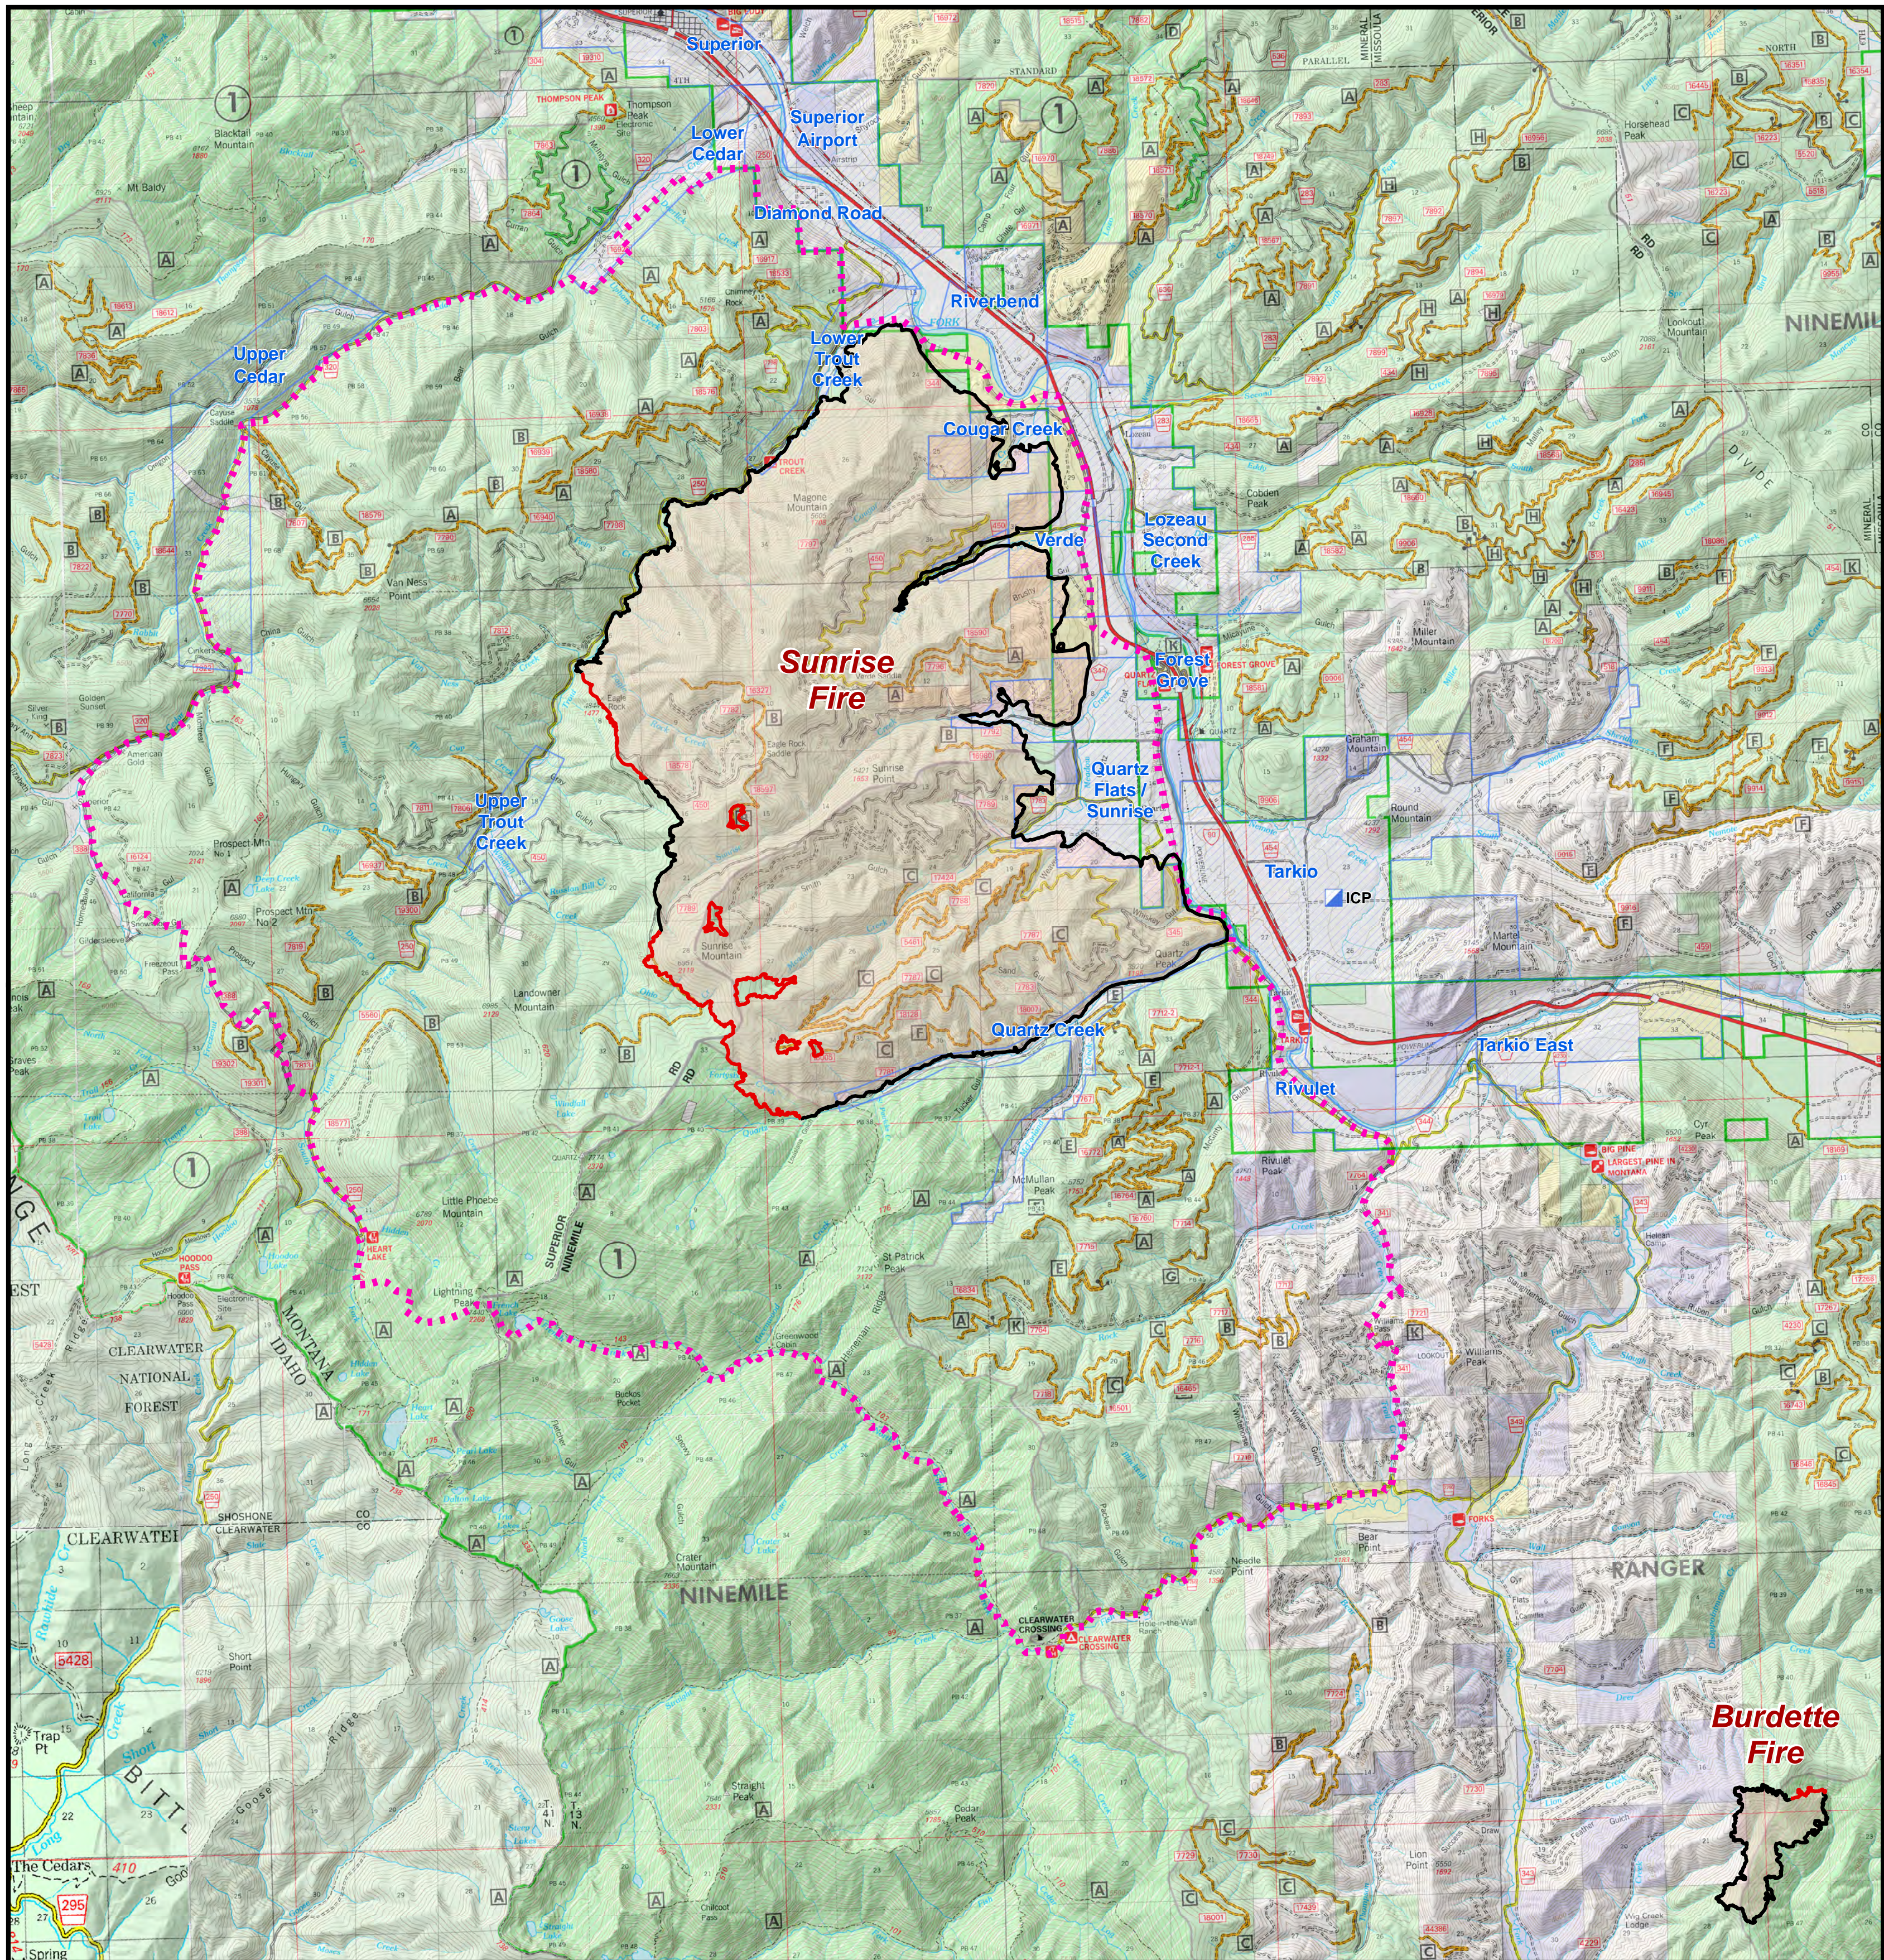

Sunrise and Burdette Fires

Approximate Fire Acres as of August 29, 2017

Sunrise: 25,937 Burdette: 649

Legend

- Uncontrolled Fire Edge
- Completed Line
- Wildfire Perimeter
- Incident Command Post
- Area Closure
- Population Zones