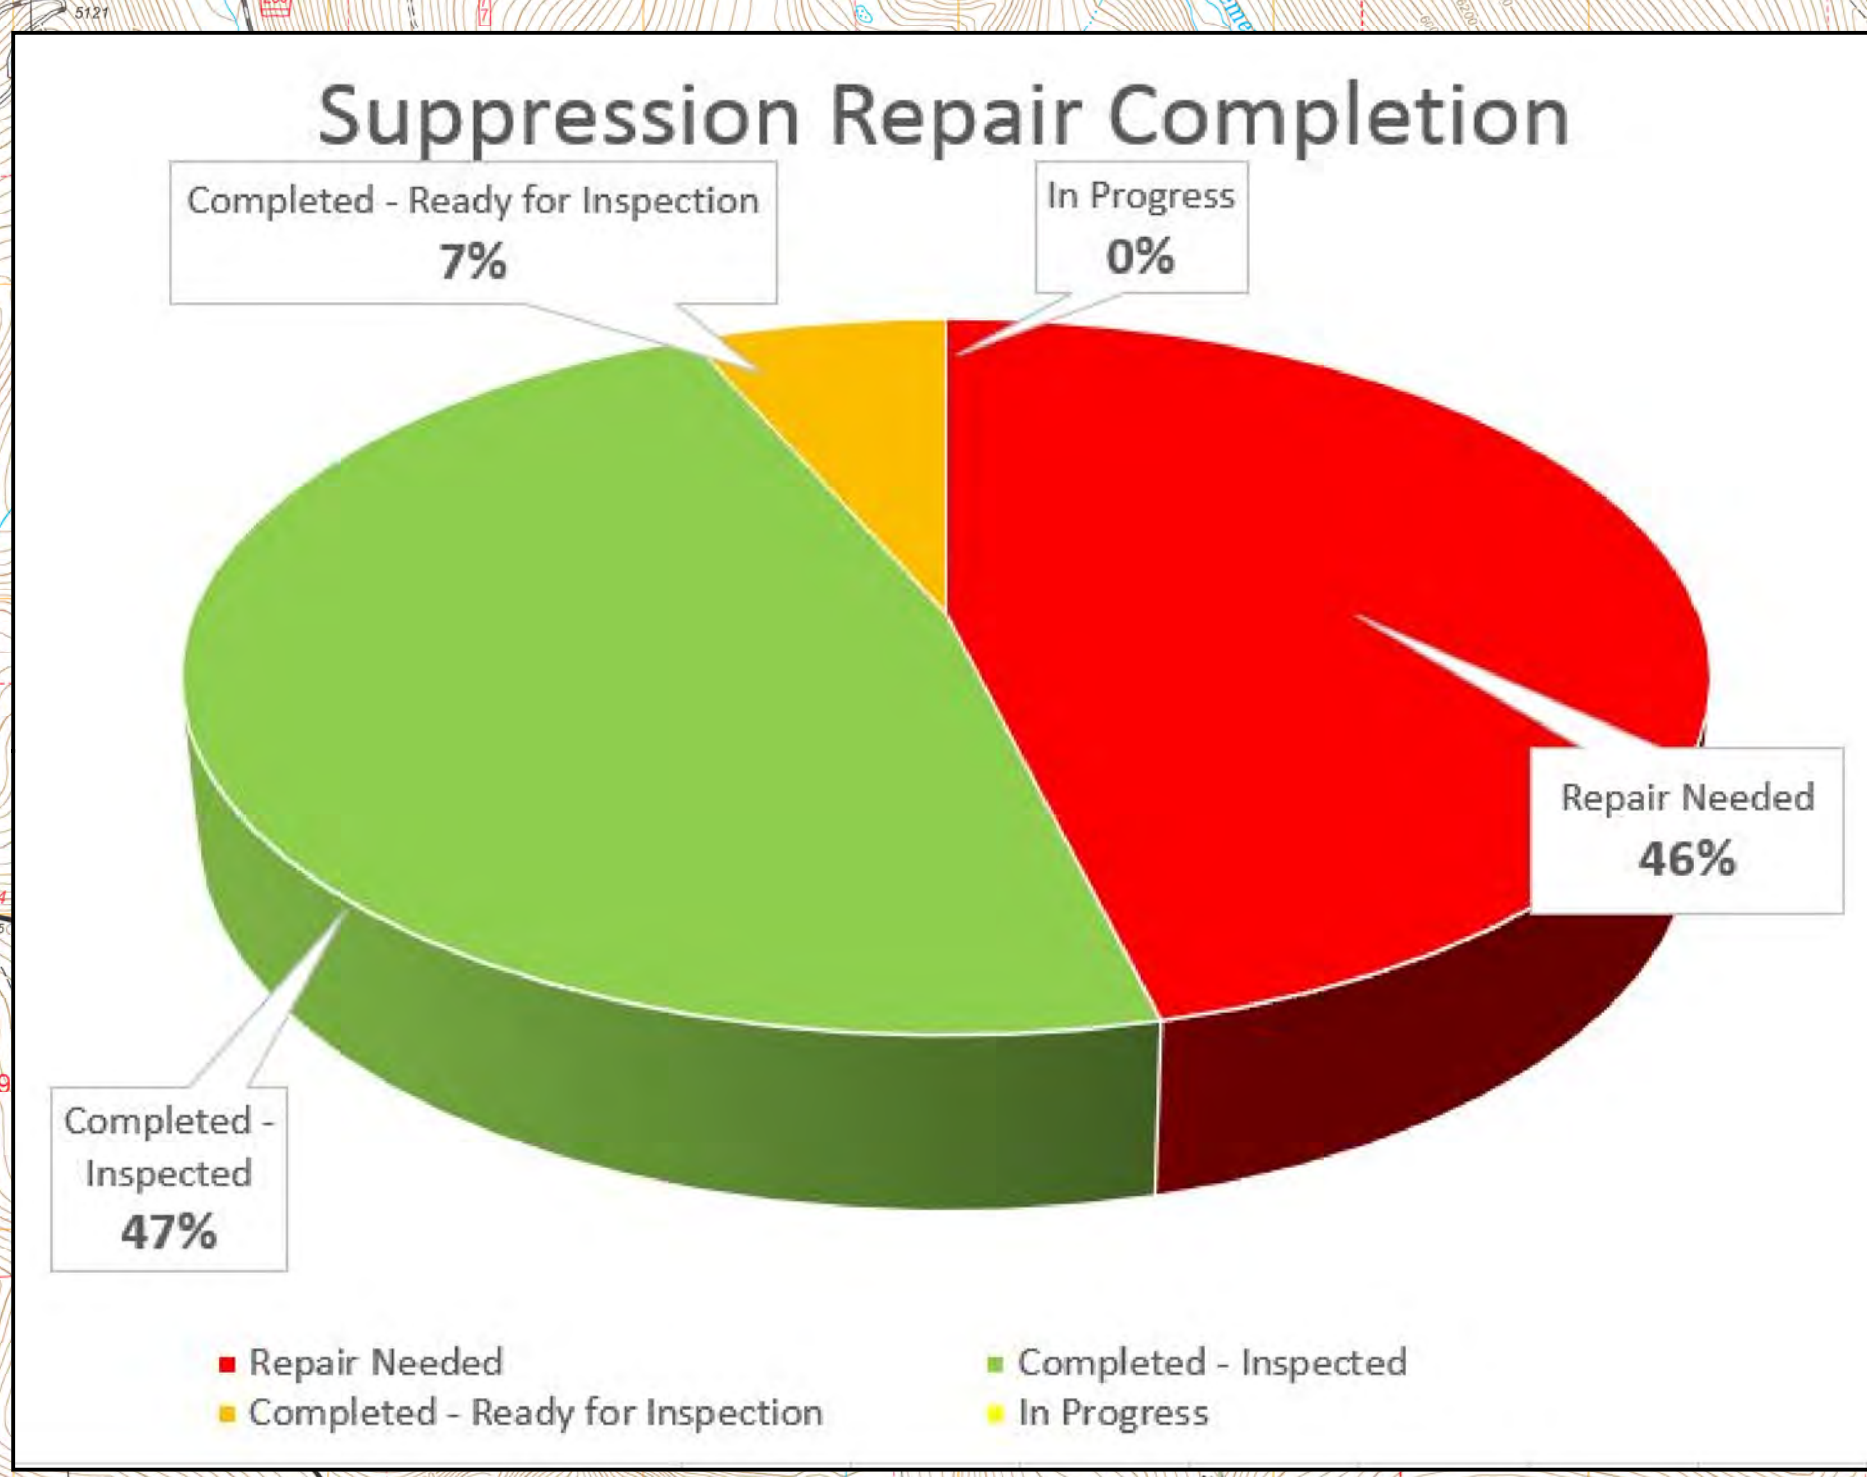

Legend	
	Fire Line
● Drop Point	Completed Dozer Line
⊕ Helibase	Completed Hand Line
⊕ Helibase	Road as Completed Line
⊕ Incident Command Post	Completed PLOW Line
WX Mobile Weather Unit	Powerline
() Division Break	Fire Travel Roads
[[Branch Break	Unknown
Repair Status - Point	Repair Status - Line
● Completed - Inspected	Completed - Inspected
● Repair Needed	Completed - Ready for Inspection
○ No Repair Needed	Repair Needed
○ Unknown	No Repair Needed
□ Inset Map Tiles	Unknown
▨ Wildfire Daily Fire Perimeter	

Sunrise Fire - MT-LNF-001336 - Suppression Repair Map

Perimeter from IR - 8/28/17 - 2111 hrs - 25,937 acres