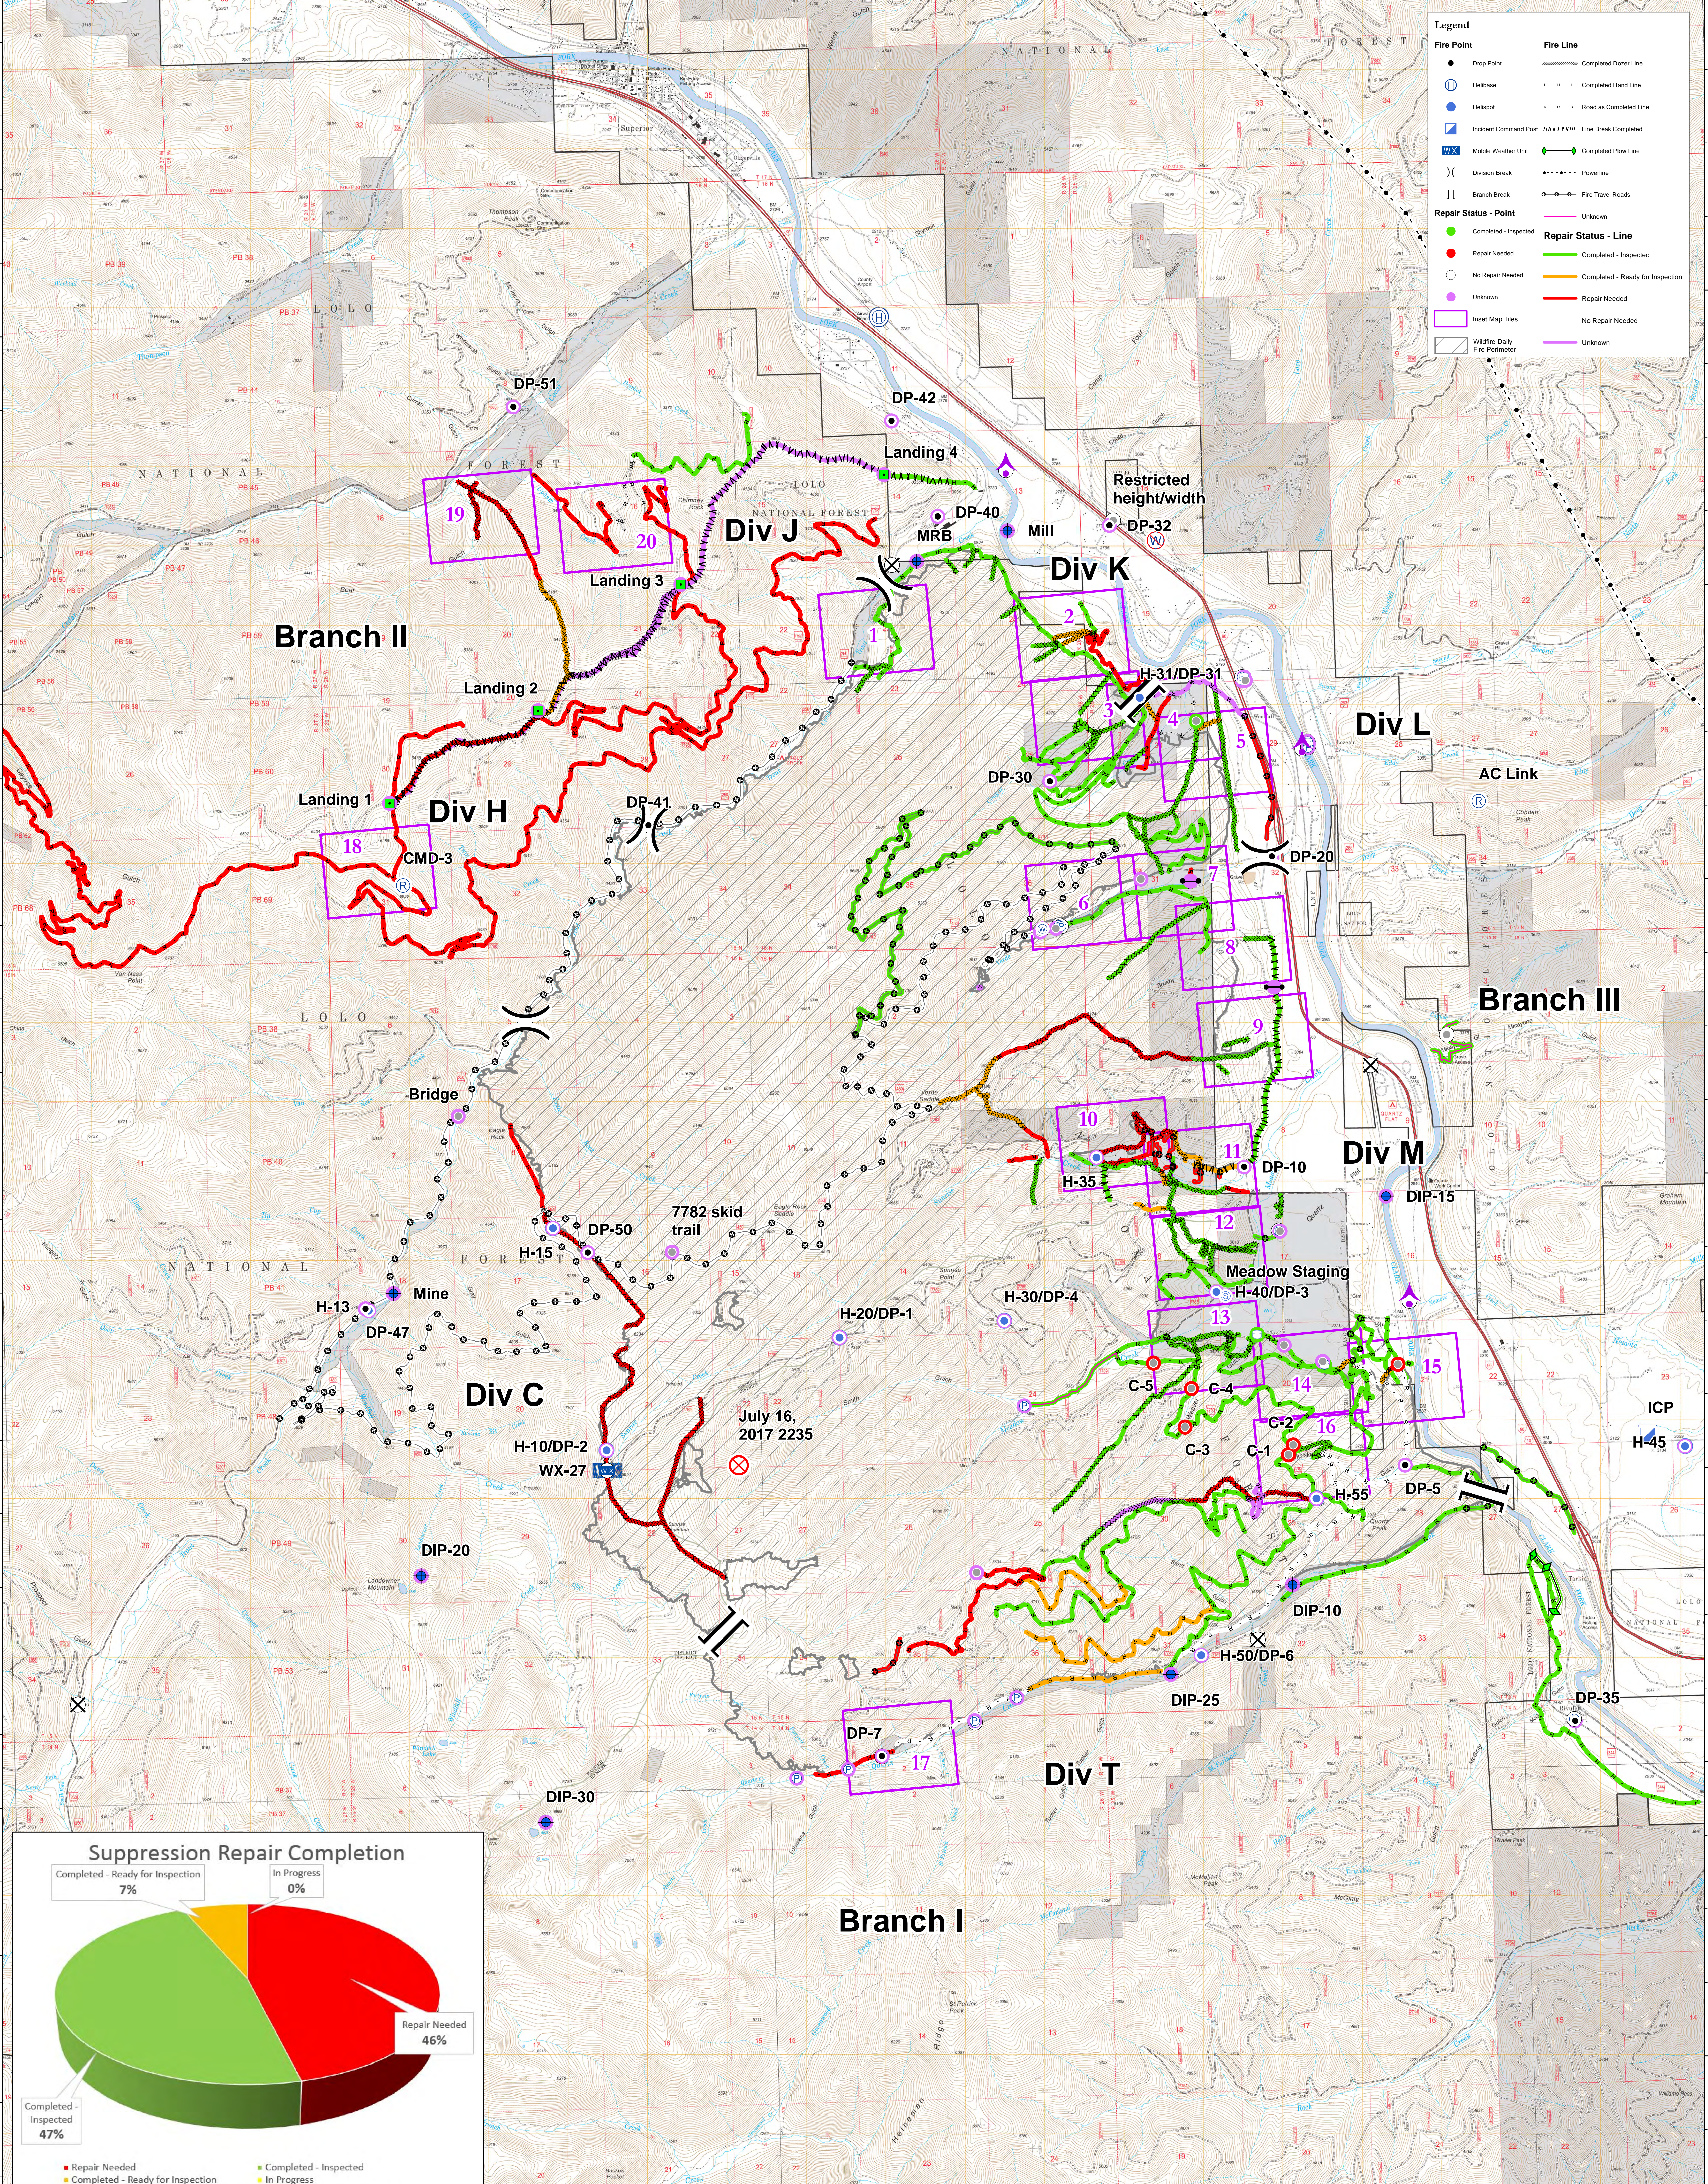

Legend	
	Fire Line
● Drop Point	Completed Dozer Line
⊕ Helibase	Completed Hand Line
⊕ Helibase	Road as Completed Line
⊕ Incident Command Post	Completed PLOW Line
WX Mobile Weather Unit	Powerline
() Division Break	Fire Travel Roads
[[Branch Break	Unknown
Repair Status - Point	Repair Status - Line
● Completed - Inspected	Completed - Inspected
● Repair Needed	Completed - Ready for Inspection
○ No Repair Needed	Repair Needed
○ Unknown	No Repair Needed
□ Inset Map Tiles	Unknown
▨ Wildfire Daily Fire Perimeter	

Sunrise Fire - MT-LNF-001336 - Suppression Repair Map

Perimeter from IR - 8/28/17 - 2111 hrs - 25,937 acres