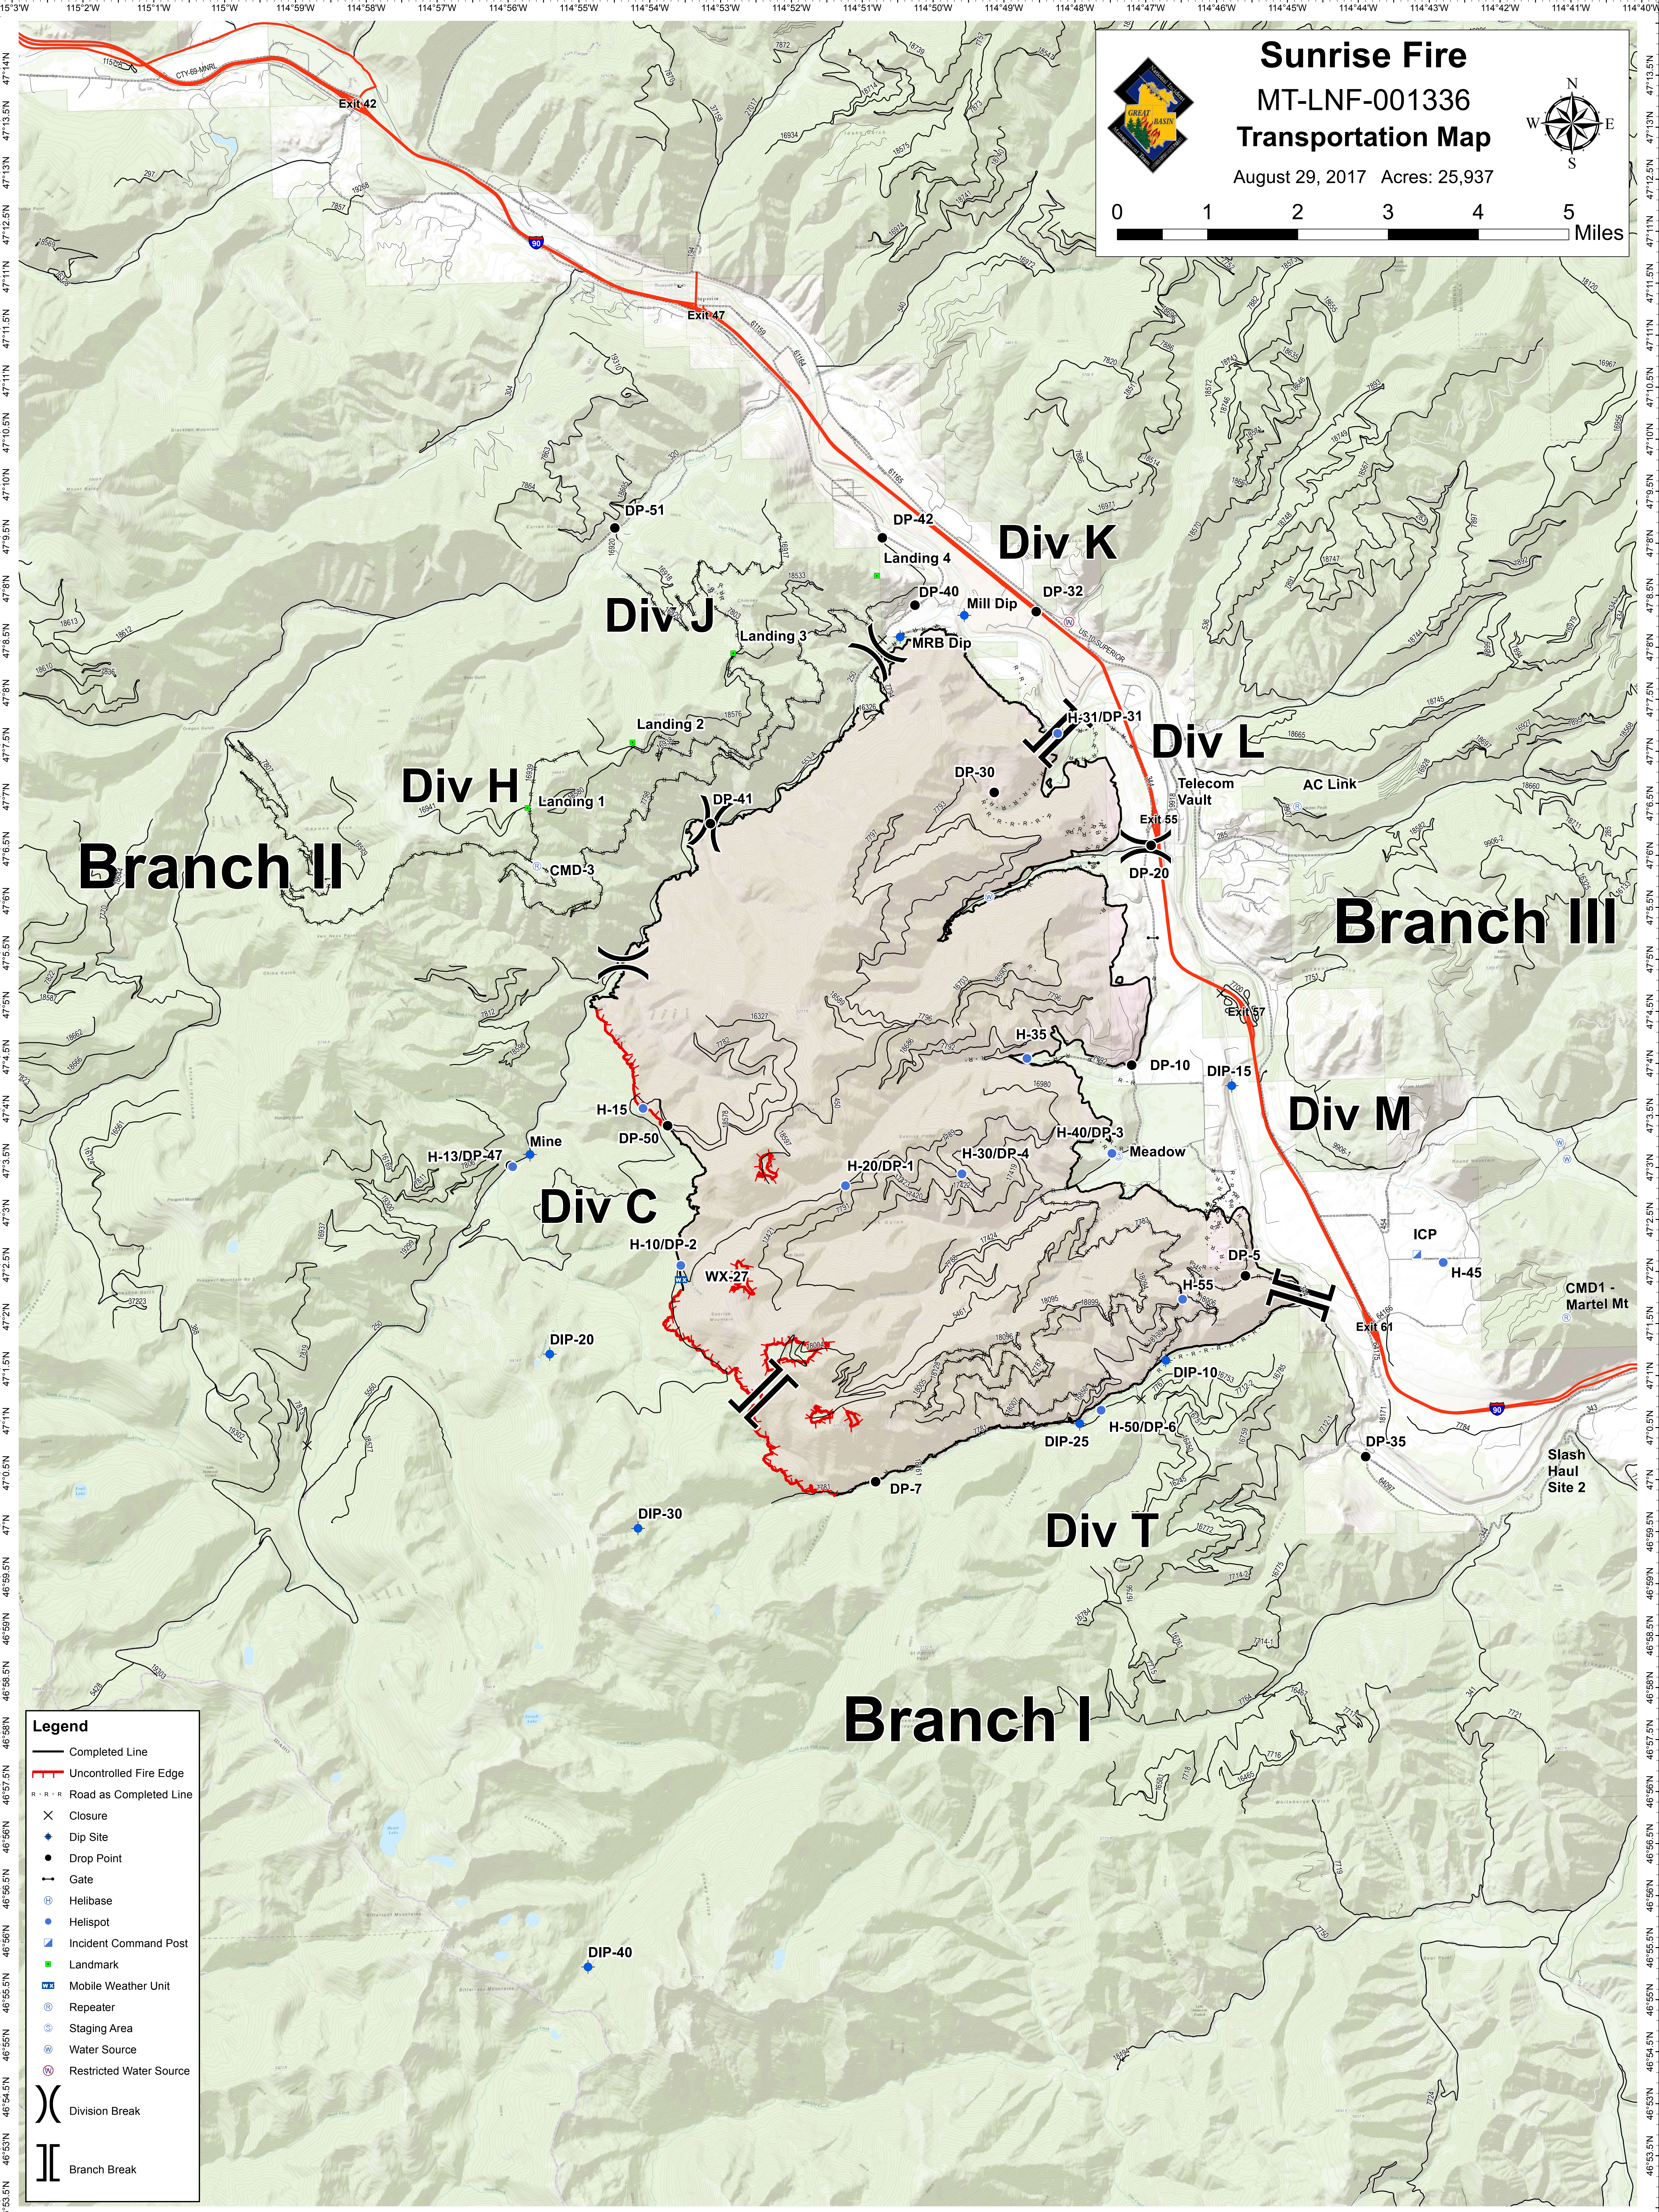

Sunrise Fire
 MT-LNF-001336
Transportation Map
 August 29, 2017 Acres: 25,937

Legend

- Completed Line
- Uncontrolled Fire Edge
- Road as Completed Line
- X Closure
- ◆ Dip Site
- Drop Point
- Gate
- ⊕ Helibase
- ⊙ Helispot
- ⊠ Incident Command Post
- Landmark
- ⊞ Mobile Weather Unit
- ⊙ Repeater
- ⊙ Staging Area
- ⊙ Water Source
- ⊙ Restricted Water Source
-) Division Break
- || Branch Break