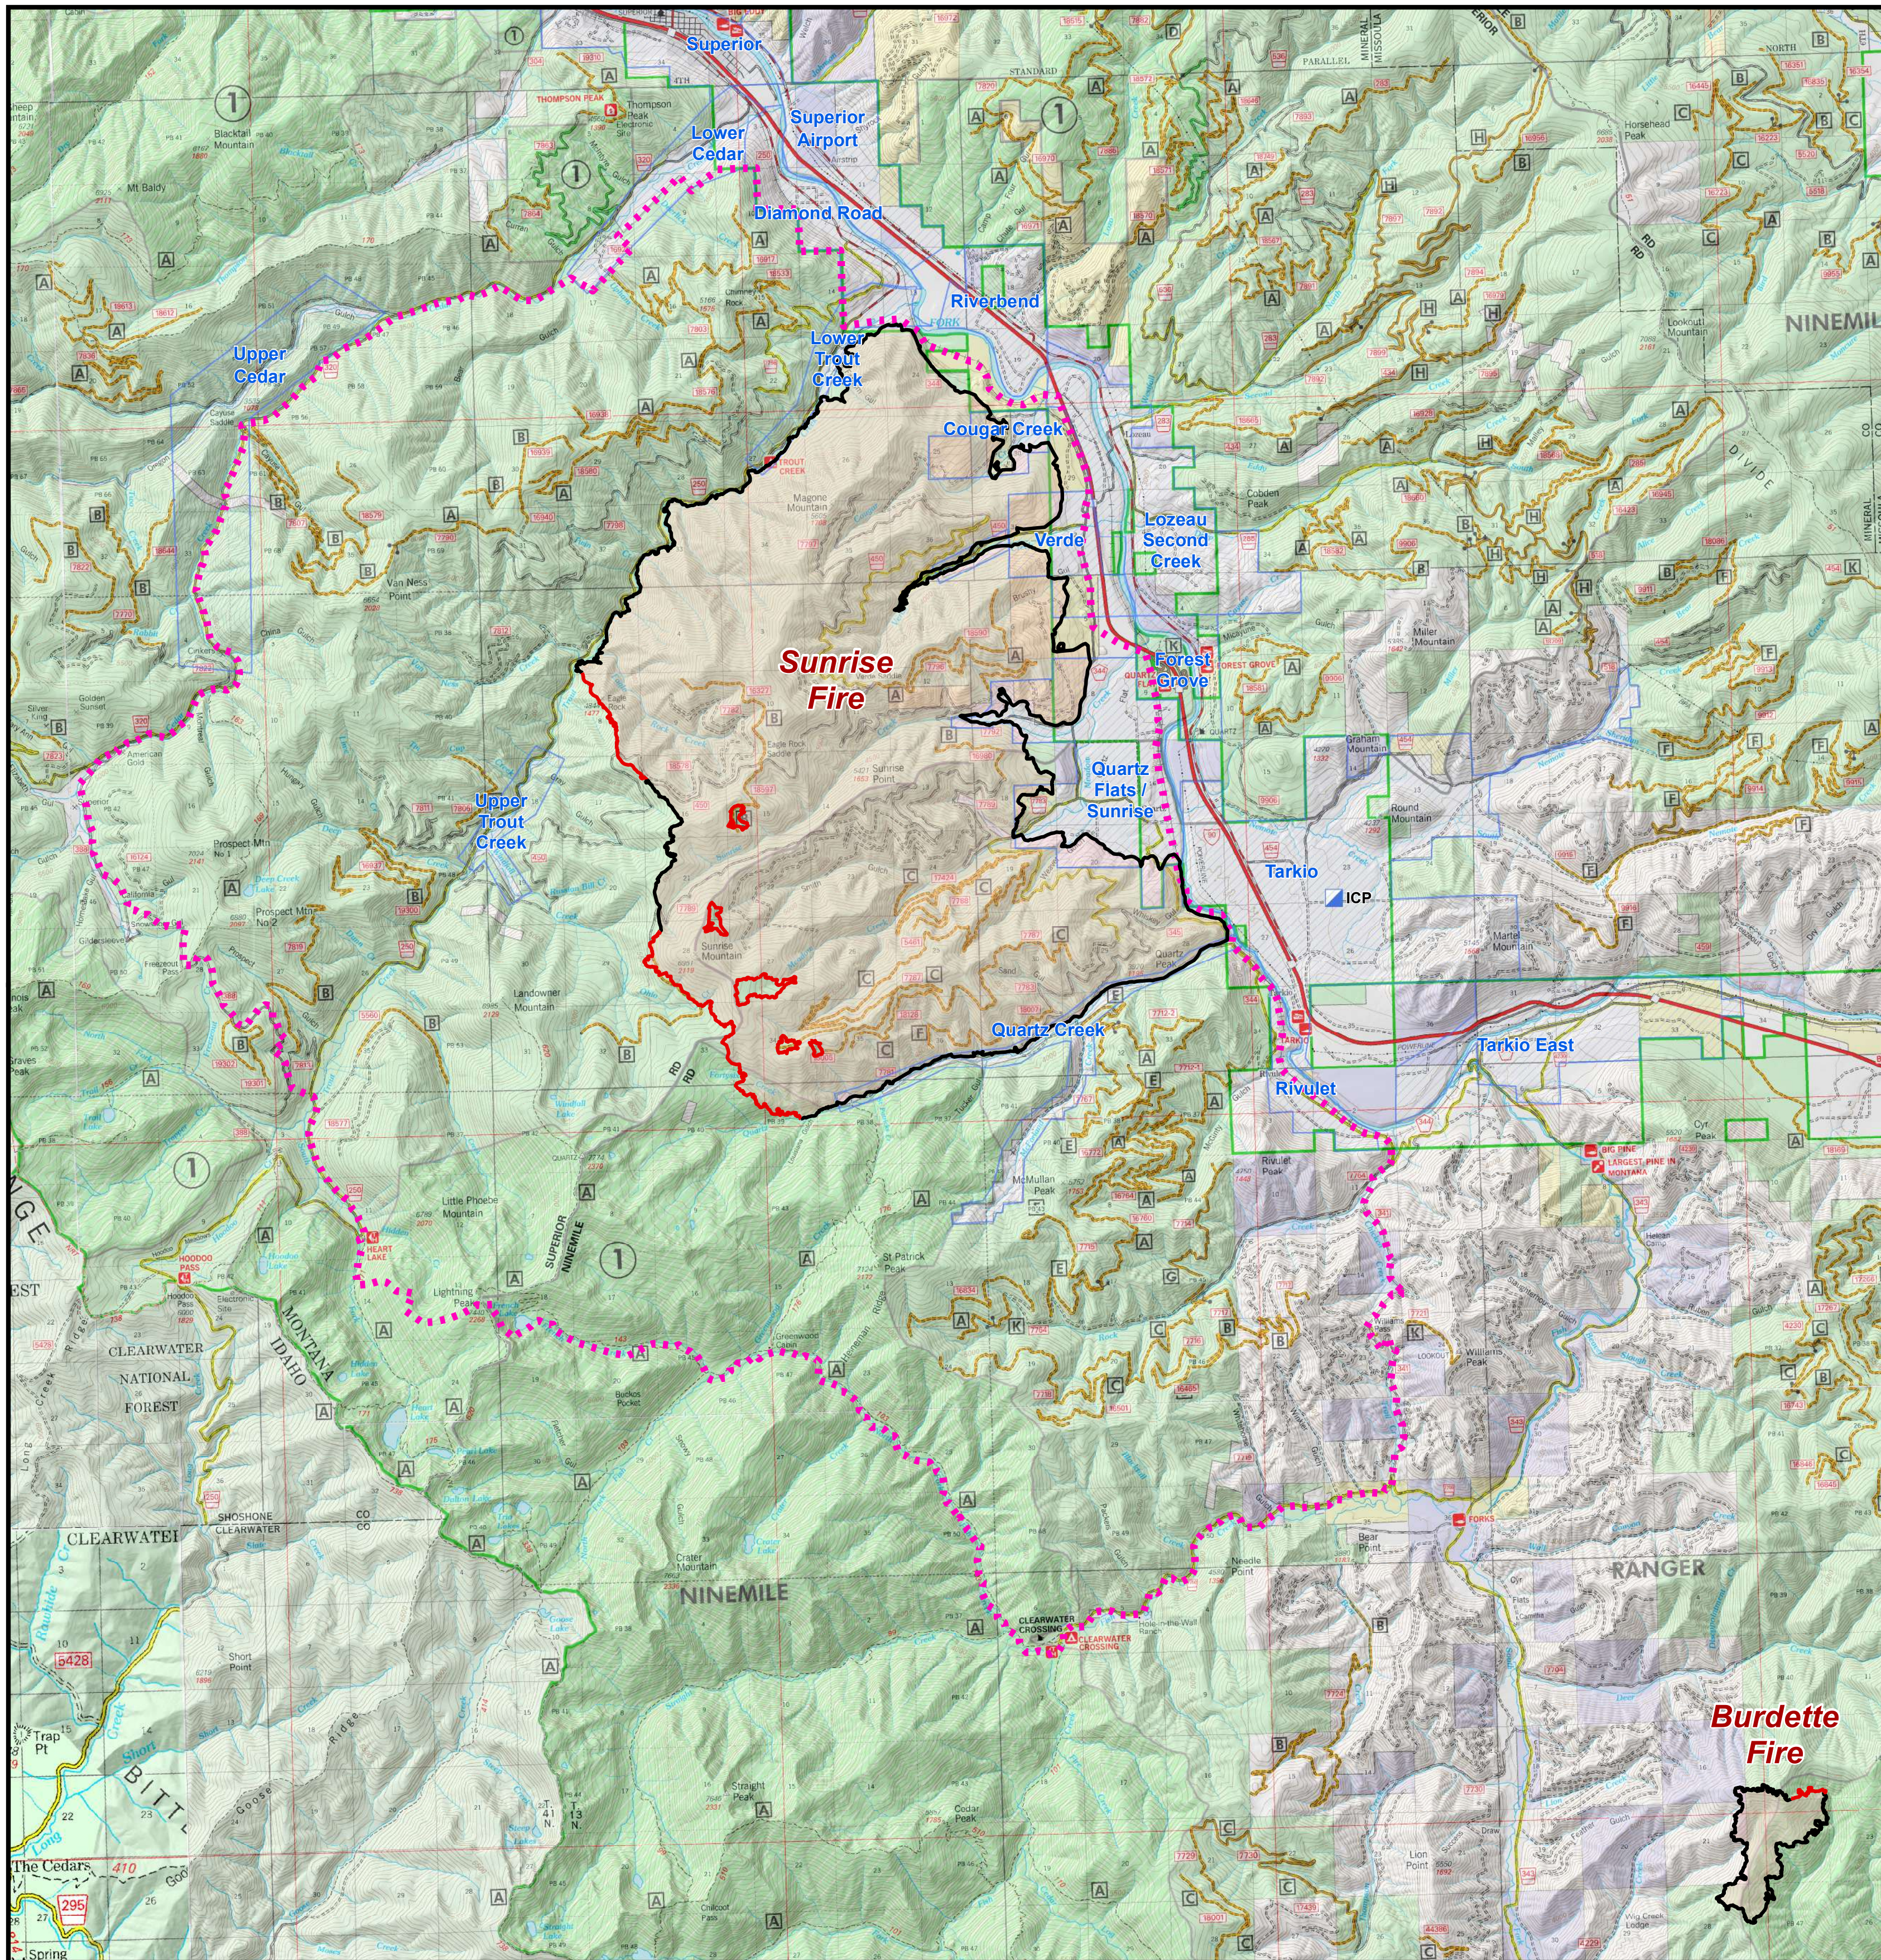

# Sunrise and Burdette Fires

Approximate Fire Acres as of August 30, 2017

Sunrise: 25,937 Burdette: 649

### Legend

- Uncontrolled Fire Edge
- Completed Line
- Wildfire Perimeter
- Incident Command Post
- Area Closure
- Population Zones

For more information please email:  
[sunriseburdettefireinfo@gmail.com](mailto:sunriseburdettefireinfo@gmail.com)