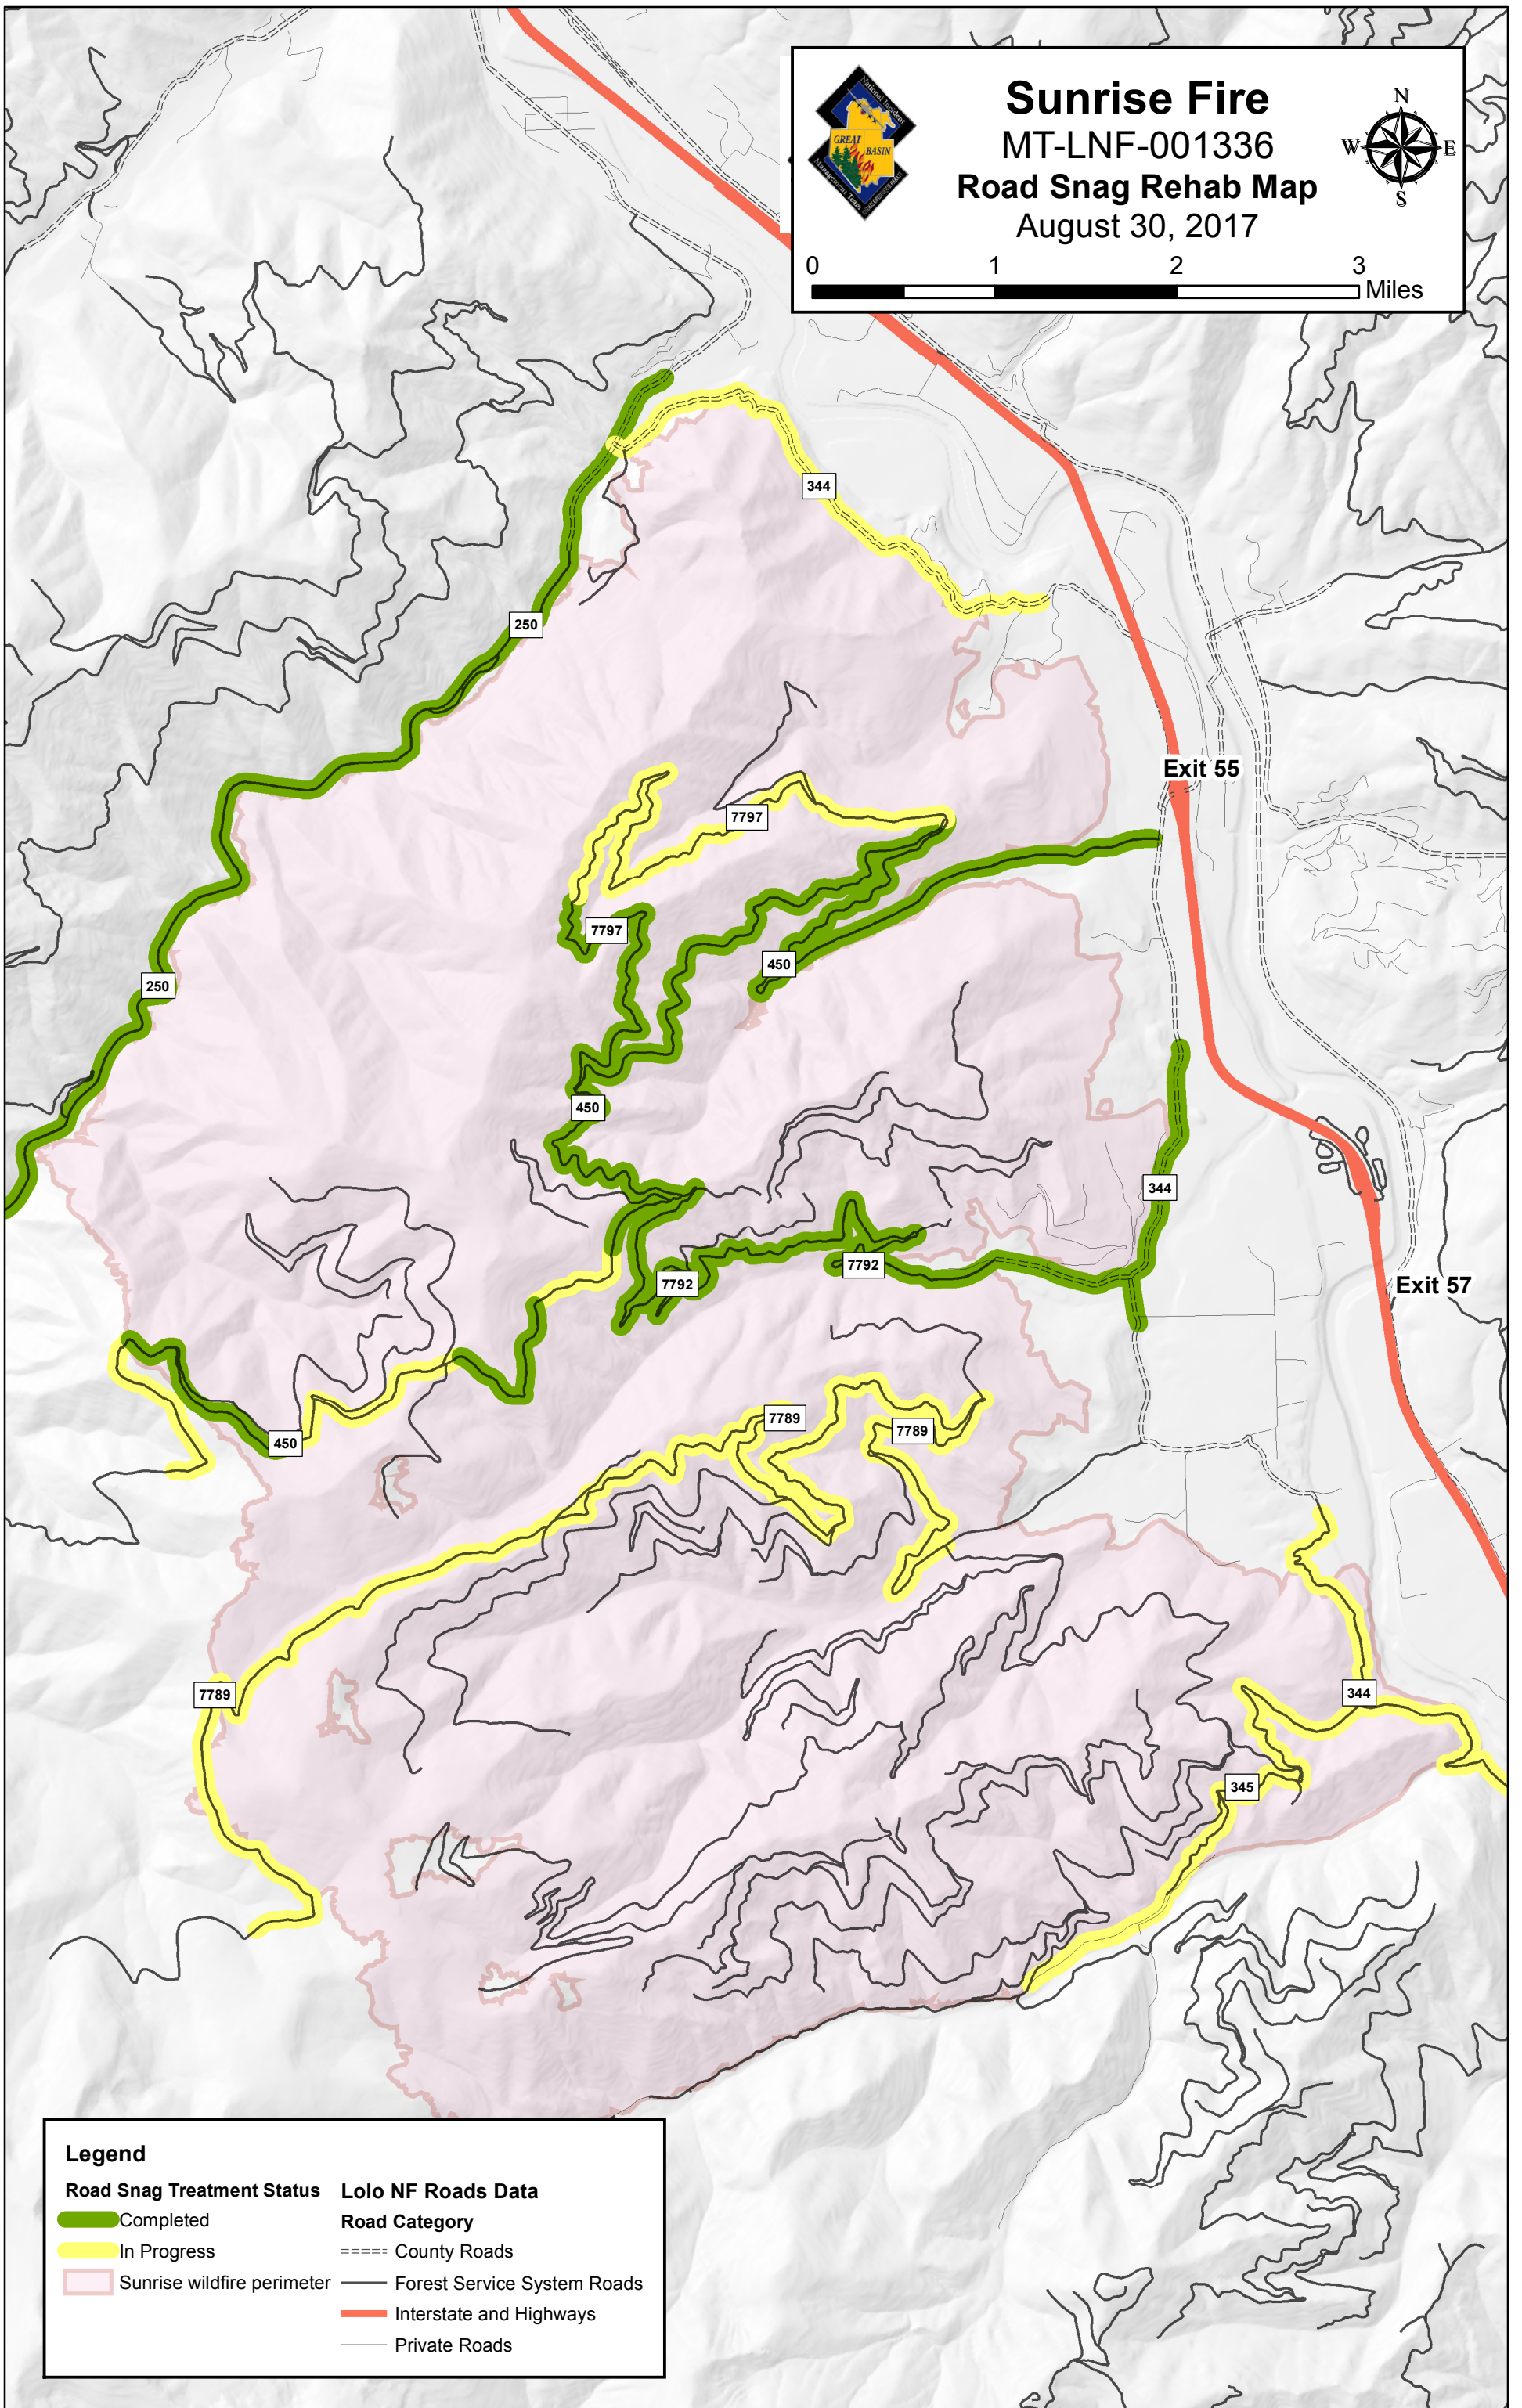

Sunrise Fire

MT-LNF-001336
Road Snag Rehab Map
August 30, 2017

Legend

Road Snag Treatment Status

- Completed
- In Progress

Sunrise wildfire perimeter

Lolo NF Roads Data

Road Category

- County Roads
- Forest Service System Roads
- Interstate and Highways
- Private Roads