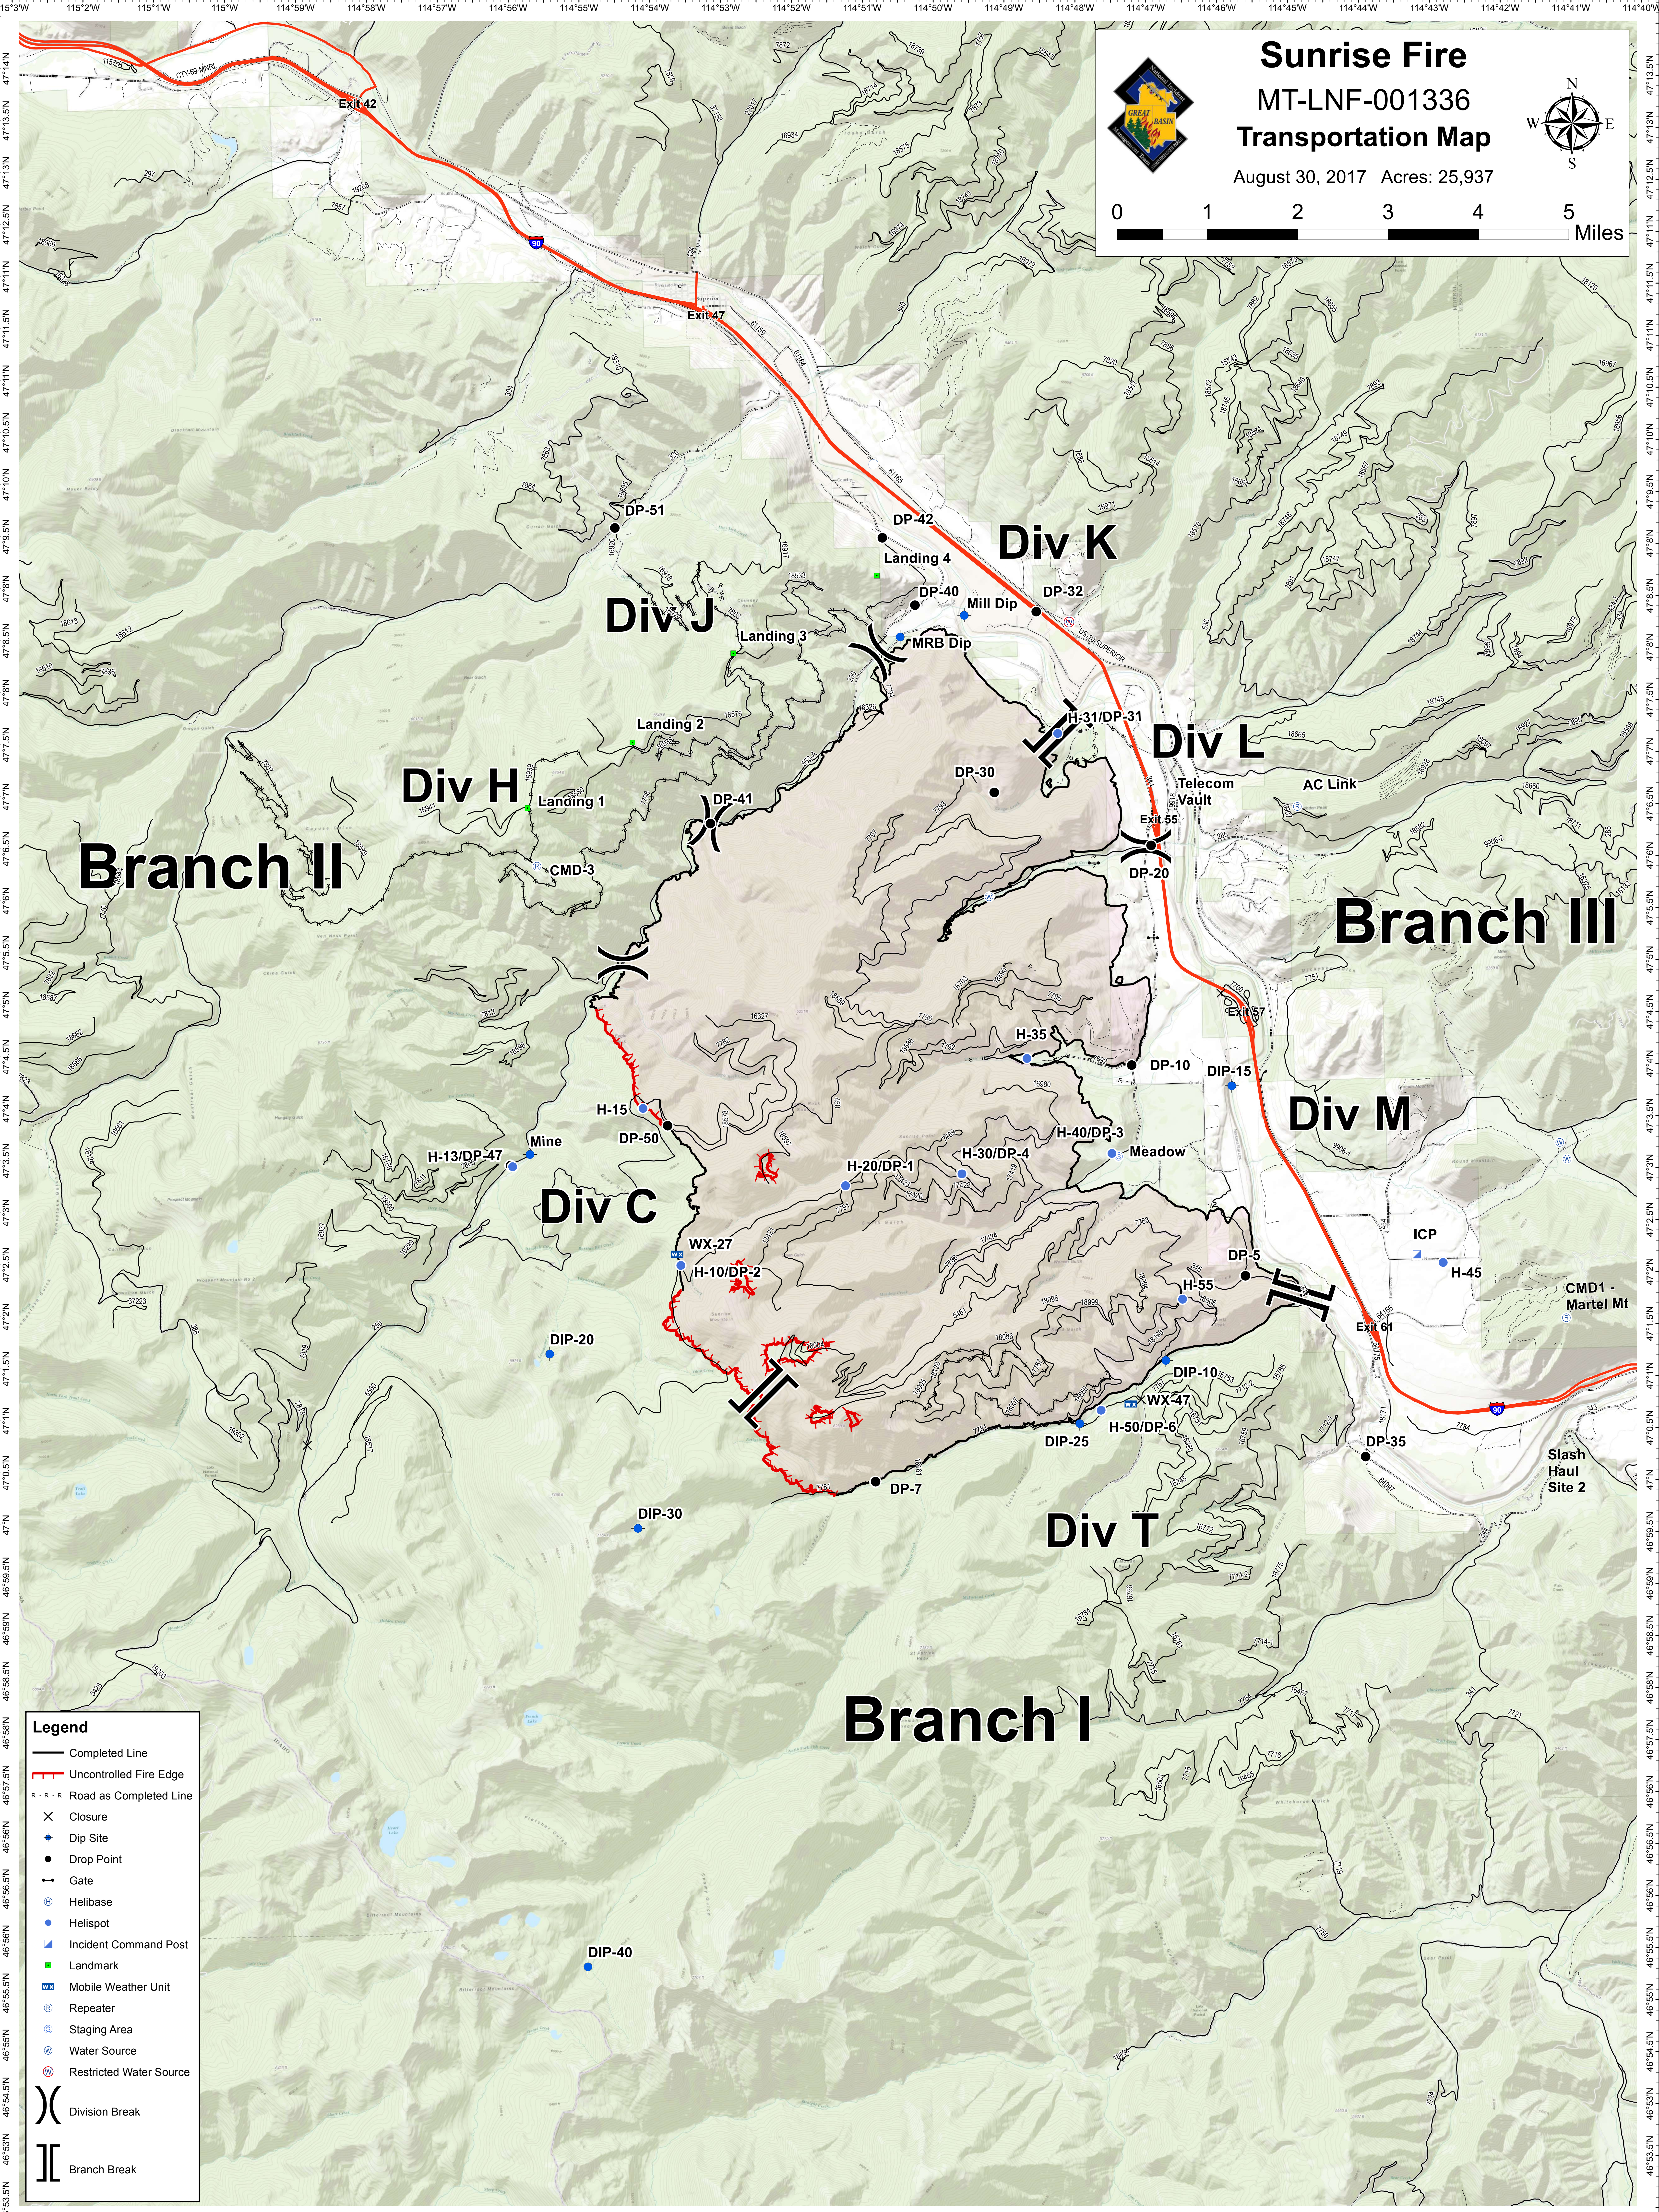

Sunrise Fire
 MT-LNF-001336
Transportation Map
 August 30, 2017 Acres: 25,937

- Legend**
- Completed Line
 - Uncontrolled Fire Edge
 - Road as Completed Line
 - Closure
 - Dip Site
 - Drop Point
 - Gate
 - Helibase
 - Helispot
 - Incident Command Post
 - Landmark
 - Mobile Weather Unit
 - Repeater
 - Staging Area
 - Water Source
 - Restricted Water Source
 - Division Break
 - Branch Break