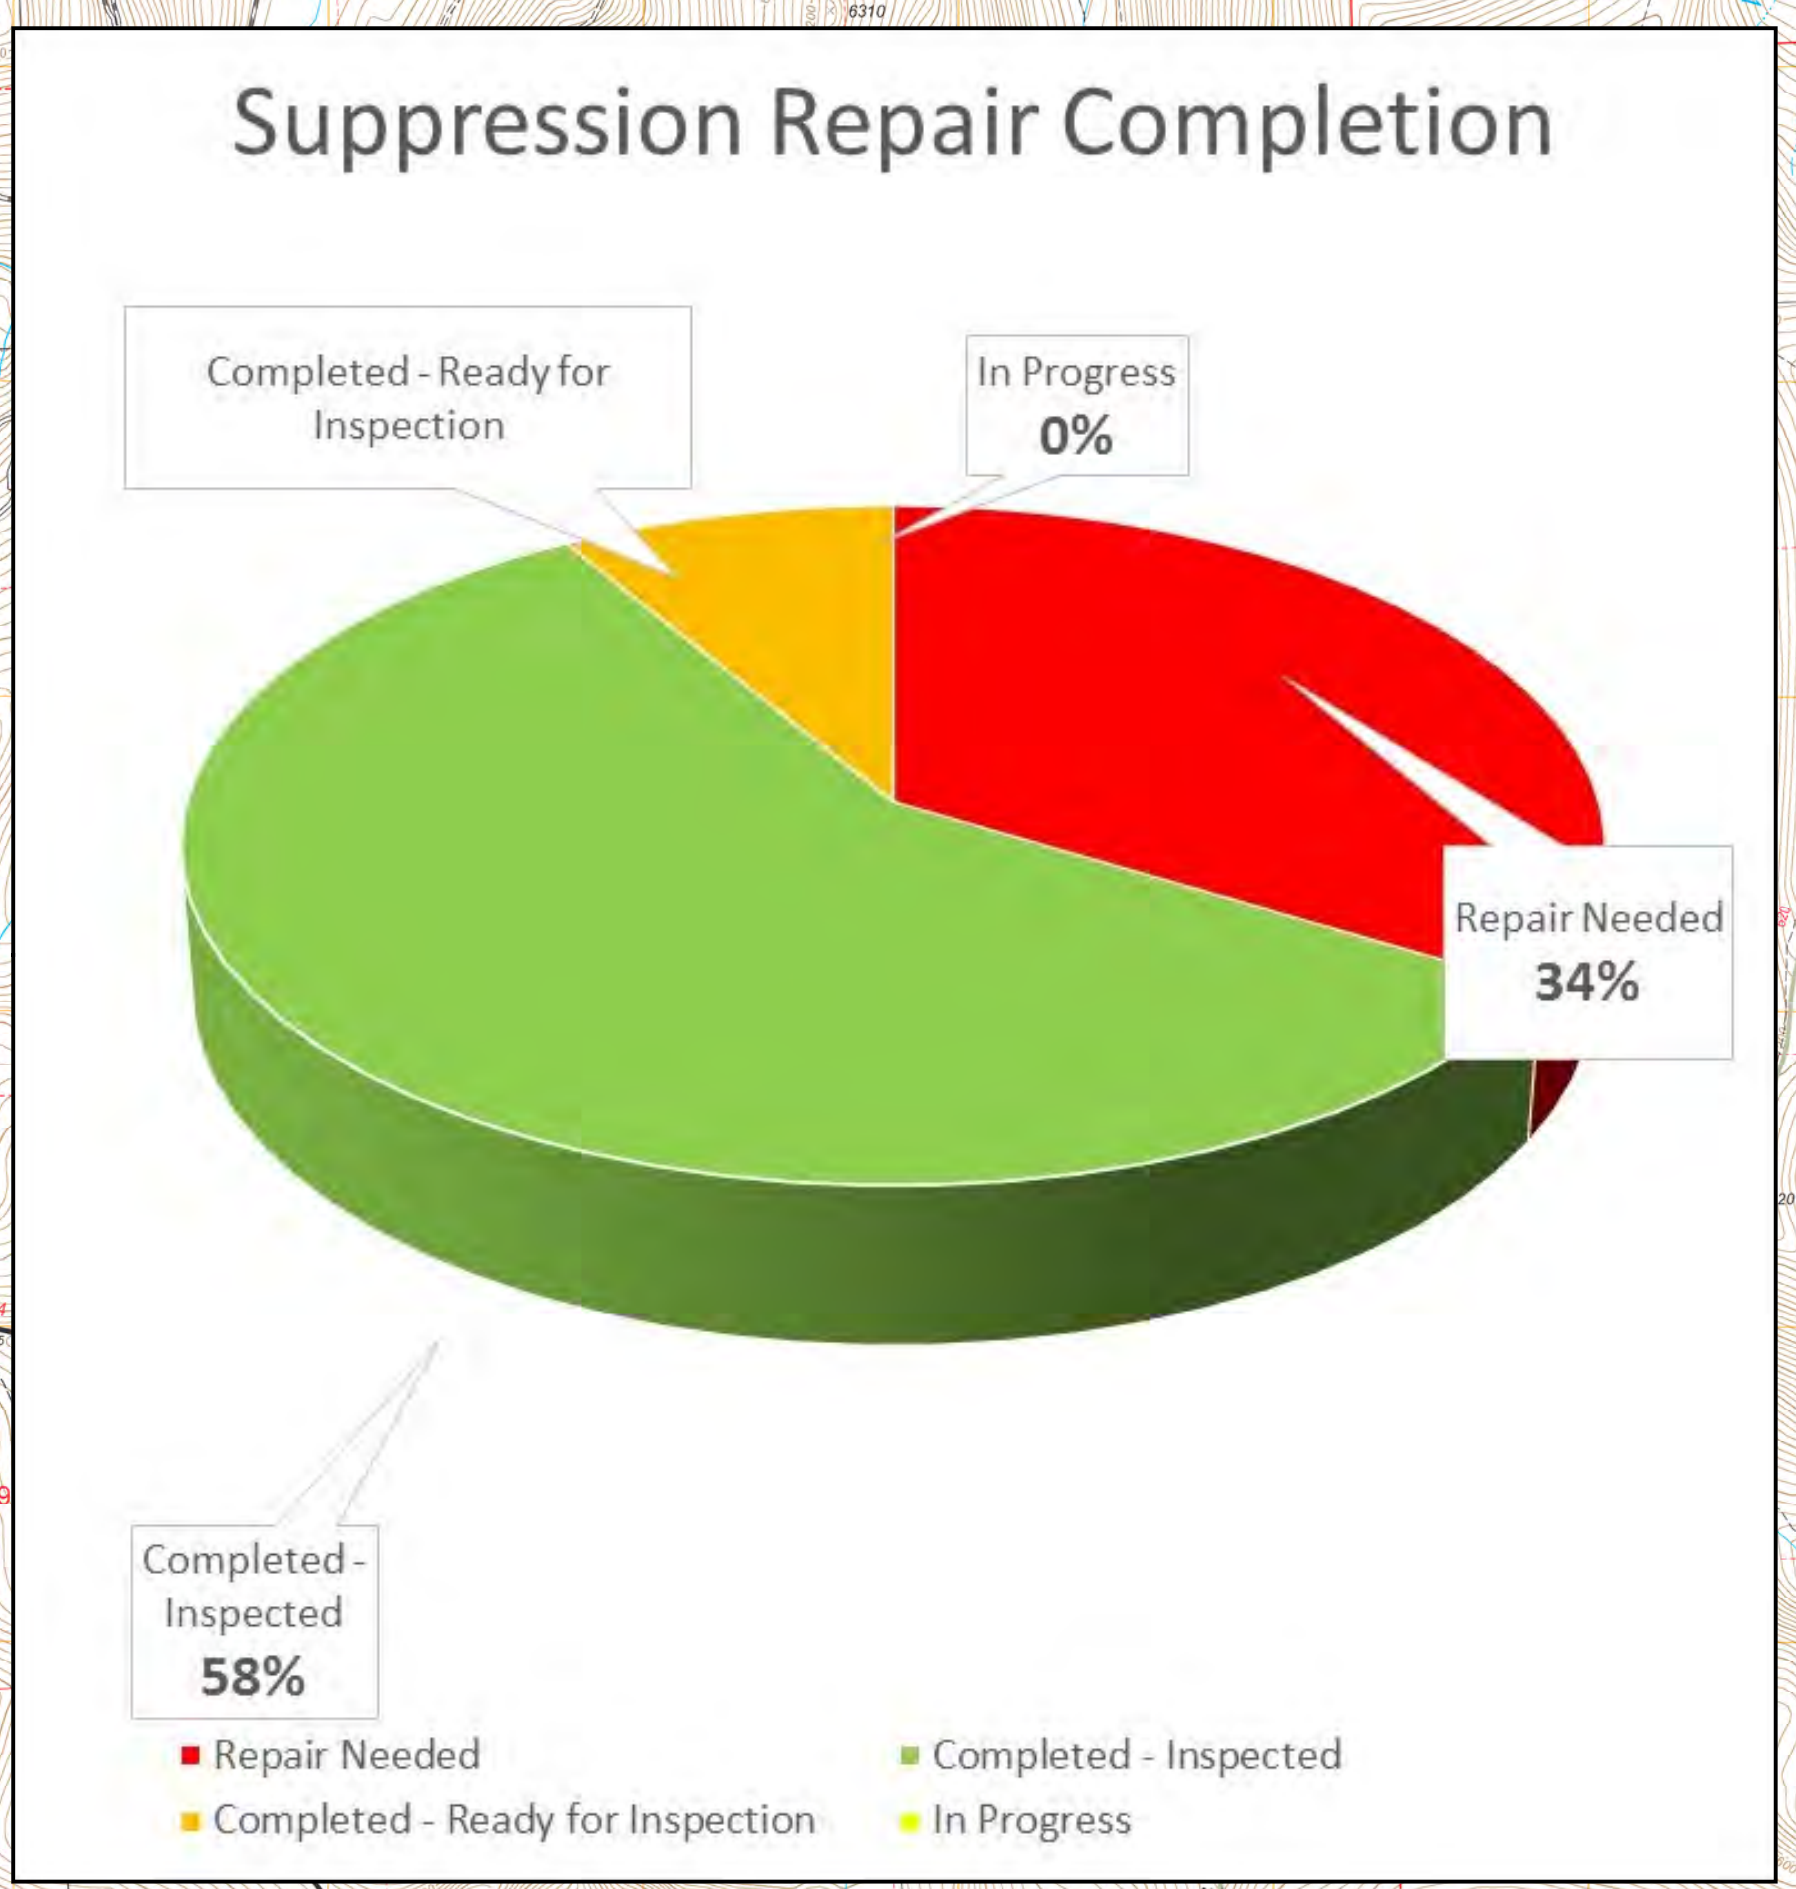

| Legend | |
|------------------------------------|------------------------------------|
| Fire Point | Fire Line |
| ● Drop Point | — Completed Dozer Line |
| ⊕ Helibase | --- Completed Hand Line |
| ⊙ Helispot | --- Road as Completed Line |
| ⊠ Incident Command Post | AAA1VVA Line Break Completed |
| ⊠ Mobile Weather Unit | — Completed Flow Line |
|) Division Break | --- Powerline |
|] Branch Break | ○ Fire Travel Roads |
| Repair Status - Point | Repair Status - Line |
| ● Completed - Inspected | — Completed - Inspected |
| ● Completed - Ready for Inspection | — Completed - Ready for Inspection |
| ● Repair Needed | — In Progress |
| ○ No Repair Needed | — Repair Needed |
| ○ Unknown | — Unknown |
| ▭ Wildlife Daily Fire Perimeter | — No Repair Needed |
| | — Unknown |

Sunrise Fire - MT-LNF-001336 - Suppression Repair Map

Perimeter from IR - 8/28/17 - 2111 hrs - 25,937 acres