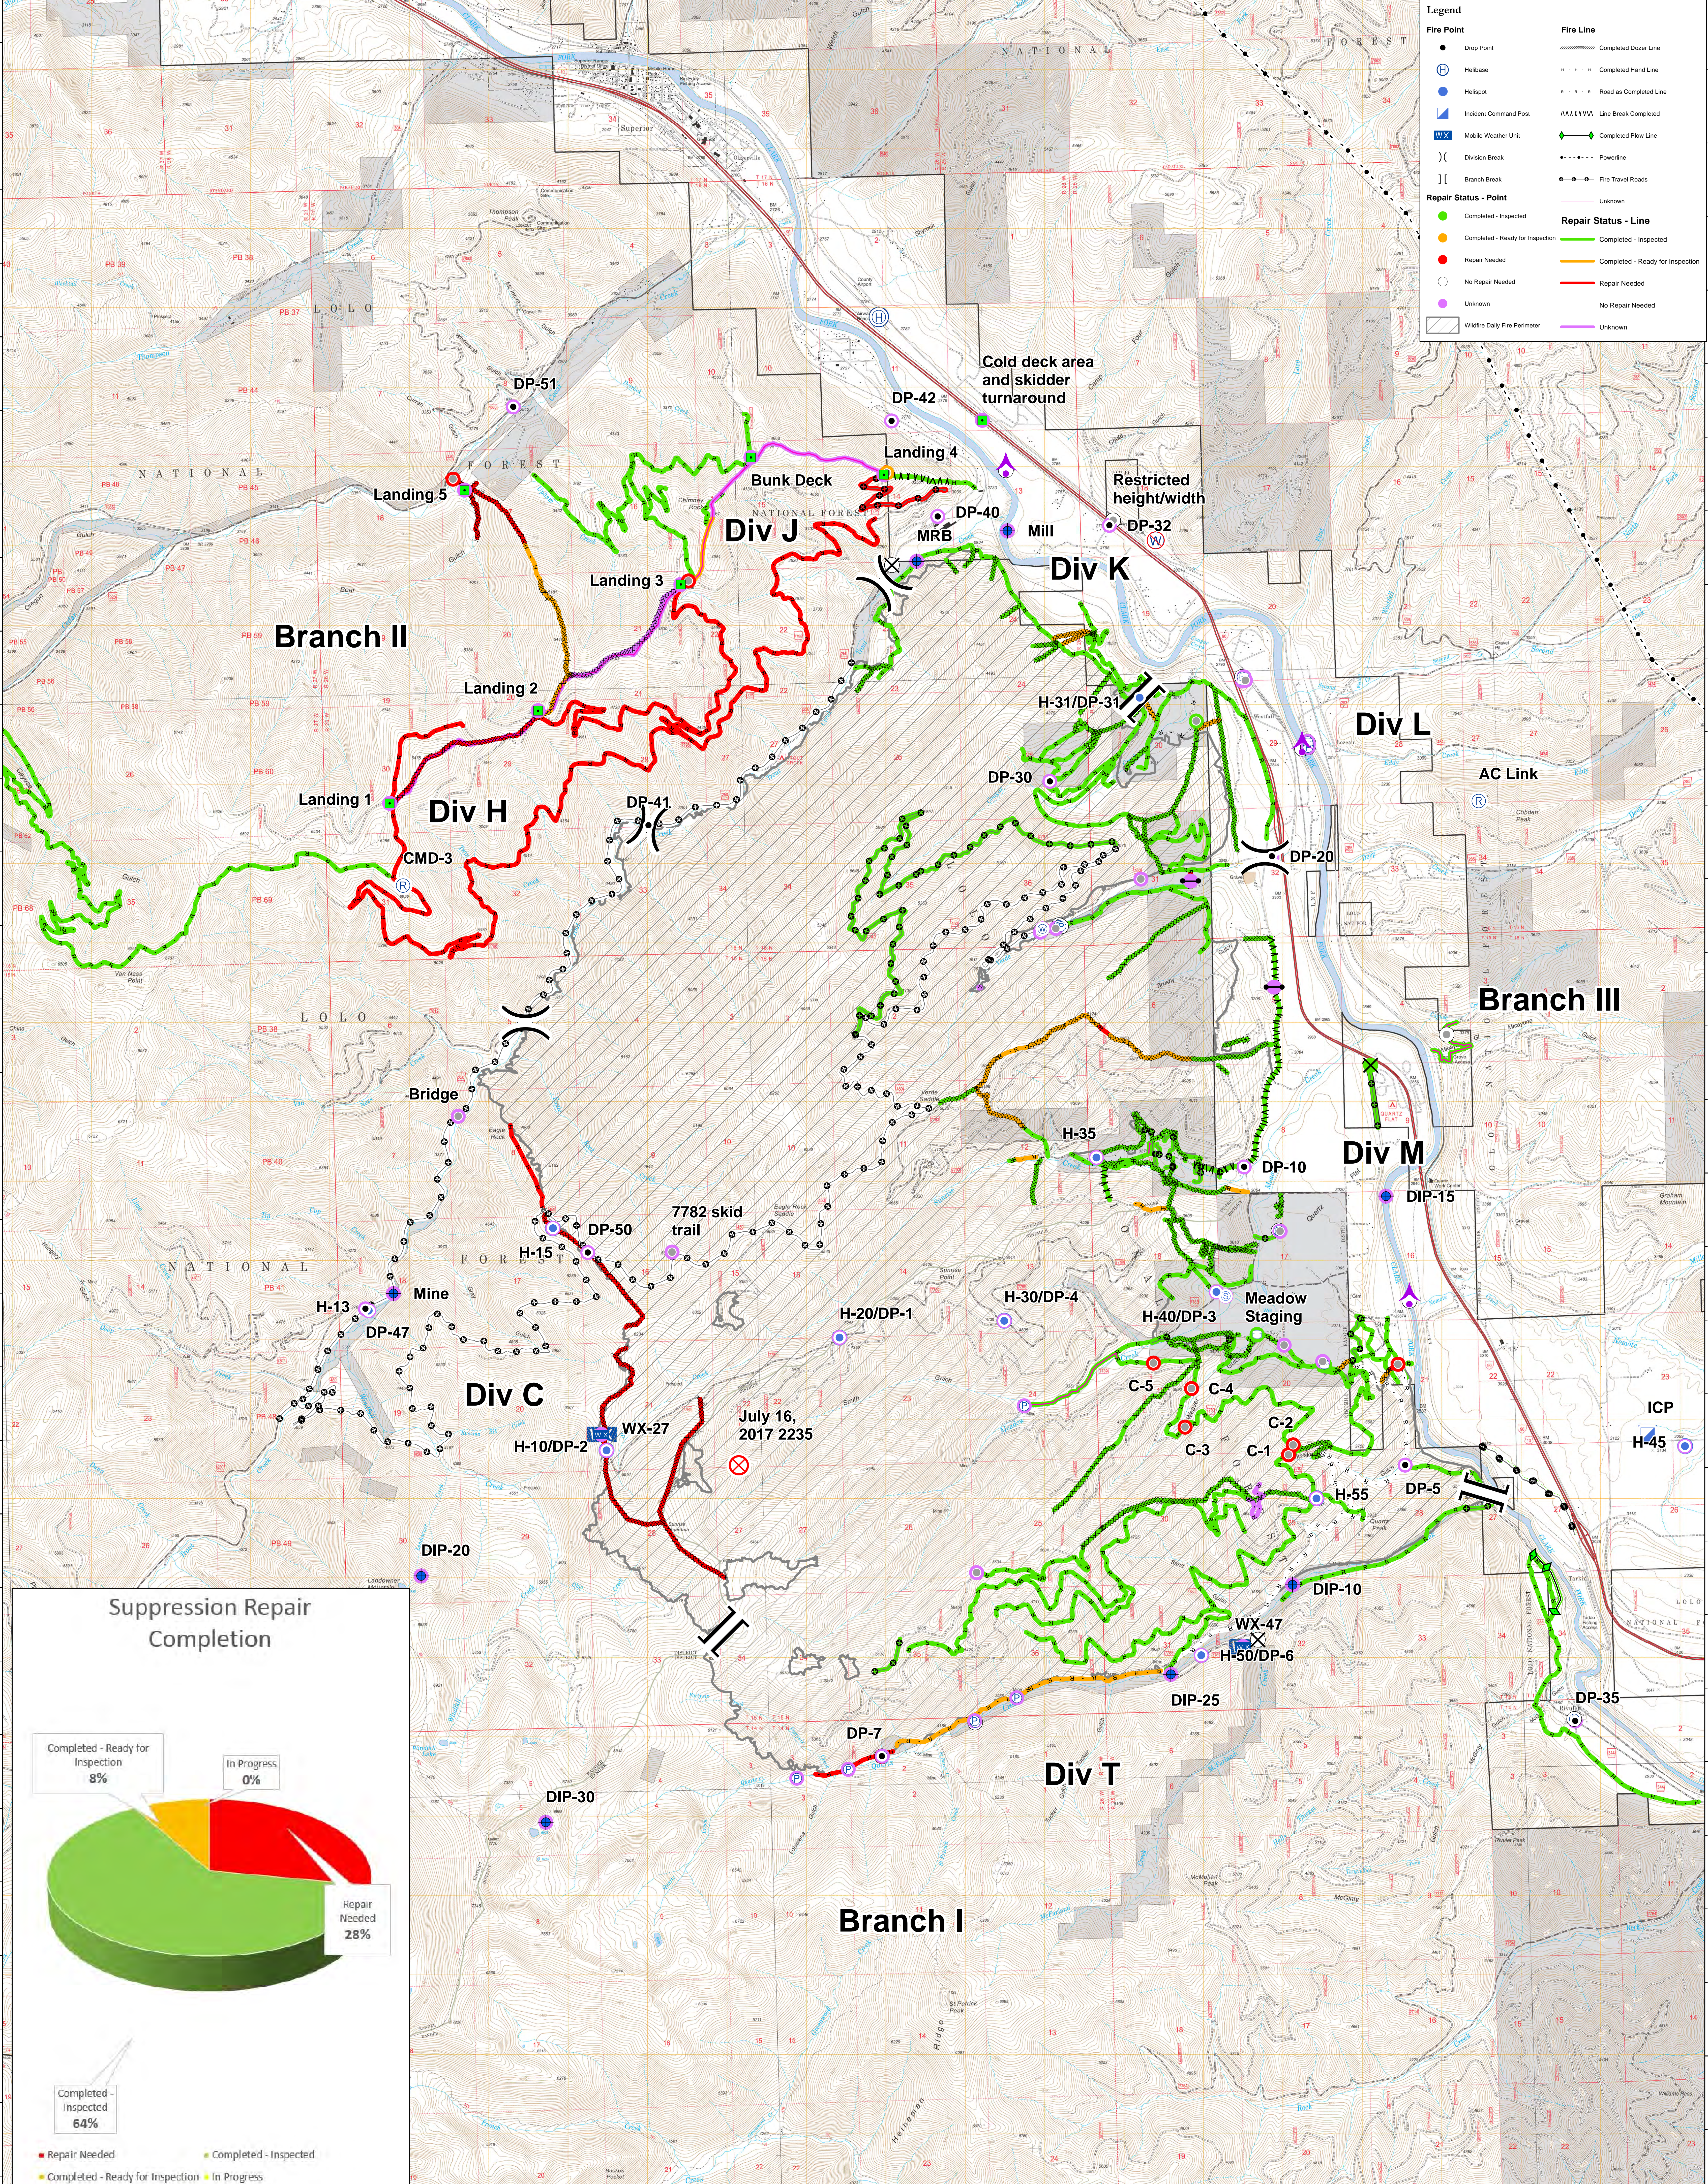

| Legend | |
|------------------------------------|------------------------------------|
| Fire Point | Fire Line |
| ● Drop Point | — Completed Dozer Line |
| ⊕ Helibase | --- Completed Hand Line |
| ⊙ Helispot | --- Road as Completed Line |
| ⊠ Incident Command Post | AAA1VVA Line Break Completed |
| ⊠ Mobile Weather Unit | — Completed Flow Line |
|) Division Break | --- Powerline |
|] Branch Break | ○ Fire Travel Roads |
| Repair Status - Point | — Unknown |
| ● Completed - Inspected | Repair Status - Line |
| ● Completed - Ready for Inspection | — Completed - Inspected |
| ○ No Repair Needed | — Completed - Ready for Inspection |
| ● Unknown | — Repair Needed |
| ▭ Wildfire Daily Fire Perimeter | — Unknown |

Sunrise Fire - MT-LNF-001336 - Suppression Repair Map

Perimeter from IR - 8/28/17 - 2111 hrs - 25,937 acres