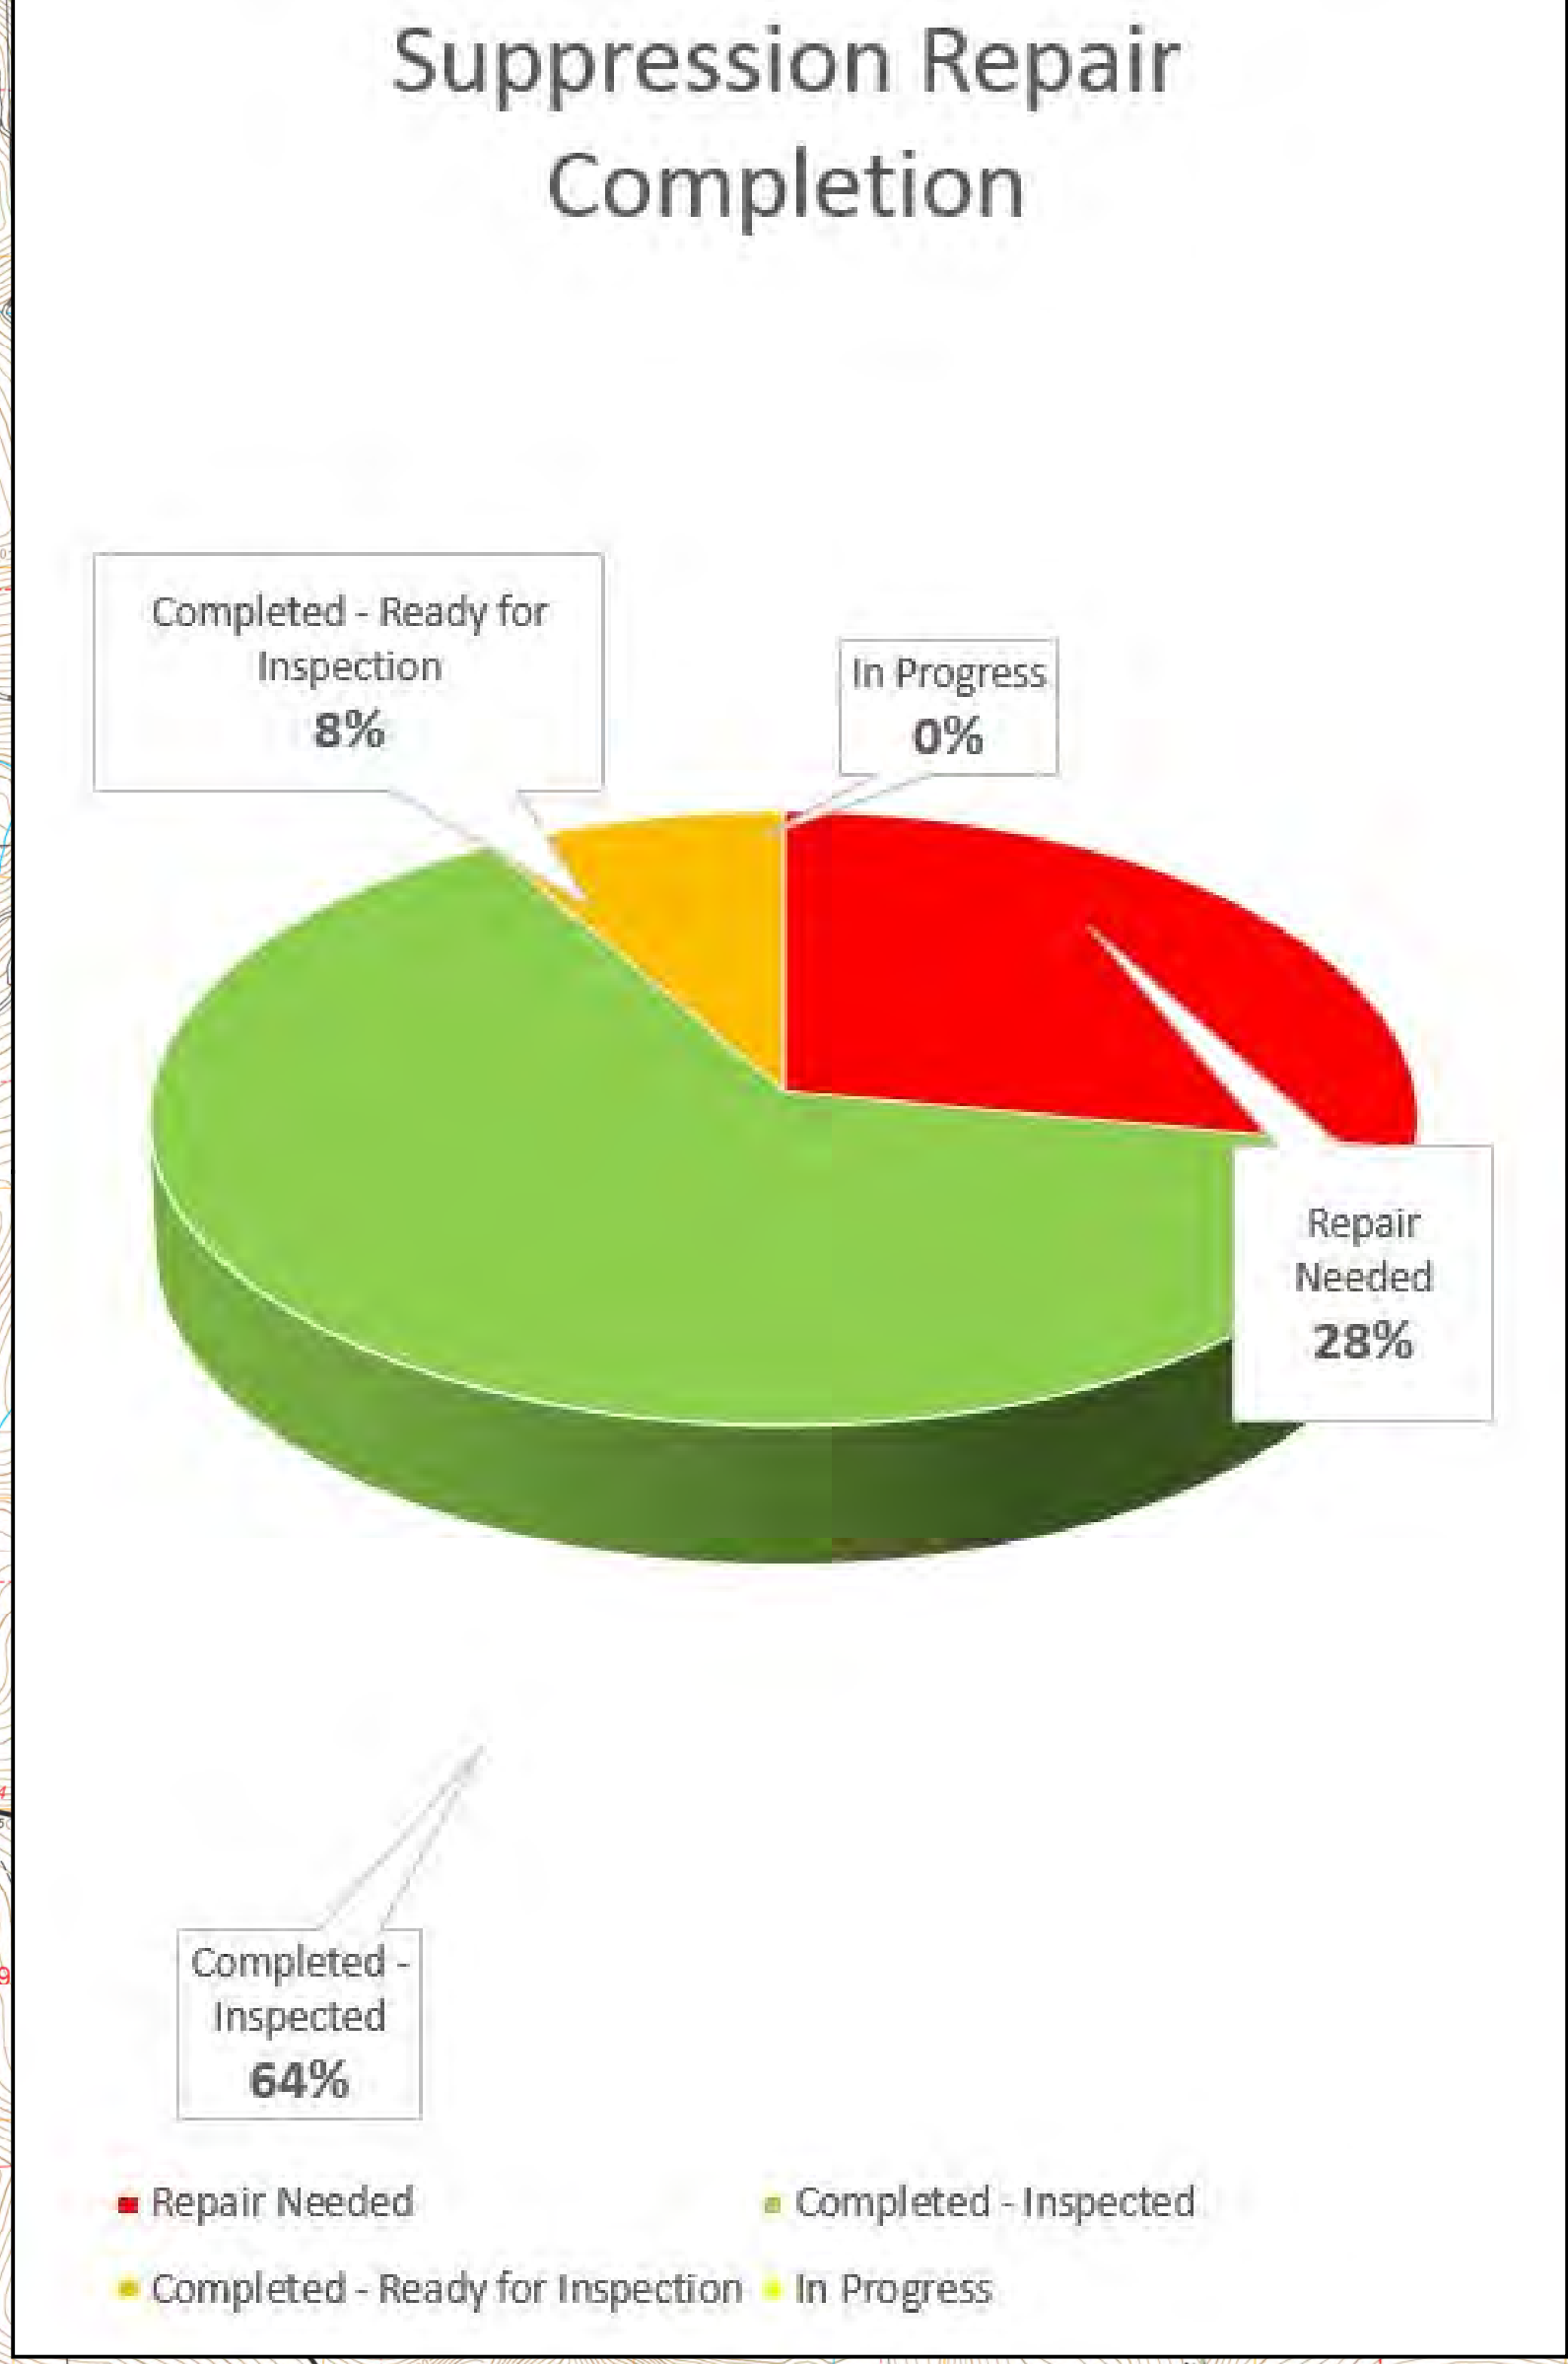

| Legend | |
|------------------------------------|------------------------------------|
| Fire Point | Fire Line |
| ● Drop Point | — Completed Dozer Line |
| ⊕ Helibase | --- Completed Hand Line |
| ⊙ Helispot | --- Road as Completed Line |
| ⊠ Incident Command Post | AAA1VVA Line Break Completed |
| ⊠ Mobile Weather Unit | — Completed Flow Line |
|) Division Break | --- Powerline |
|] Branch Break | ○ Fire Travel Roads |
| Repair Status - Point | — Unknown |
| ● Completed - Inspected | Repair Status - Line |
| ● Completed - Ready for Inspection | — Completed - Inspected |
| ○ No Repair Needed | — Completed - Ready for Inspection |
| ● Unknown | — Repair Needed |
| ▭ Wildfire Daily Fire Perimeter | — Unknown |

Sunrise Fire - MT-LNF-001336 - Suppression Repair Map

Perimeter from IR - 8/28/17 - 2111 hrs - 25,937 acres