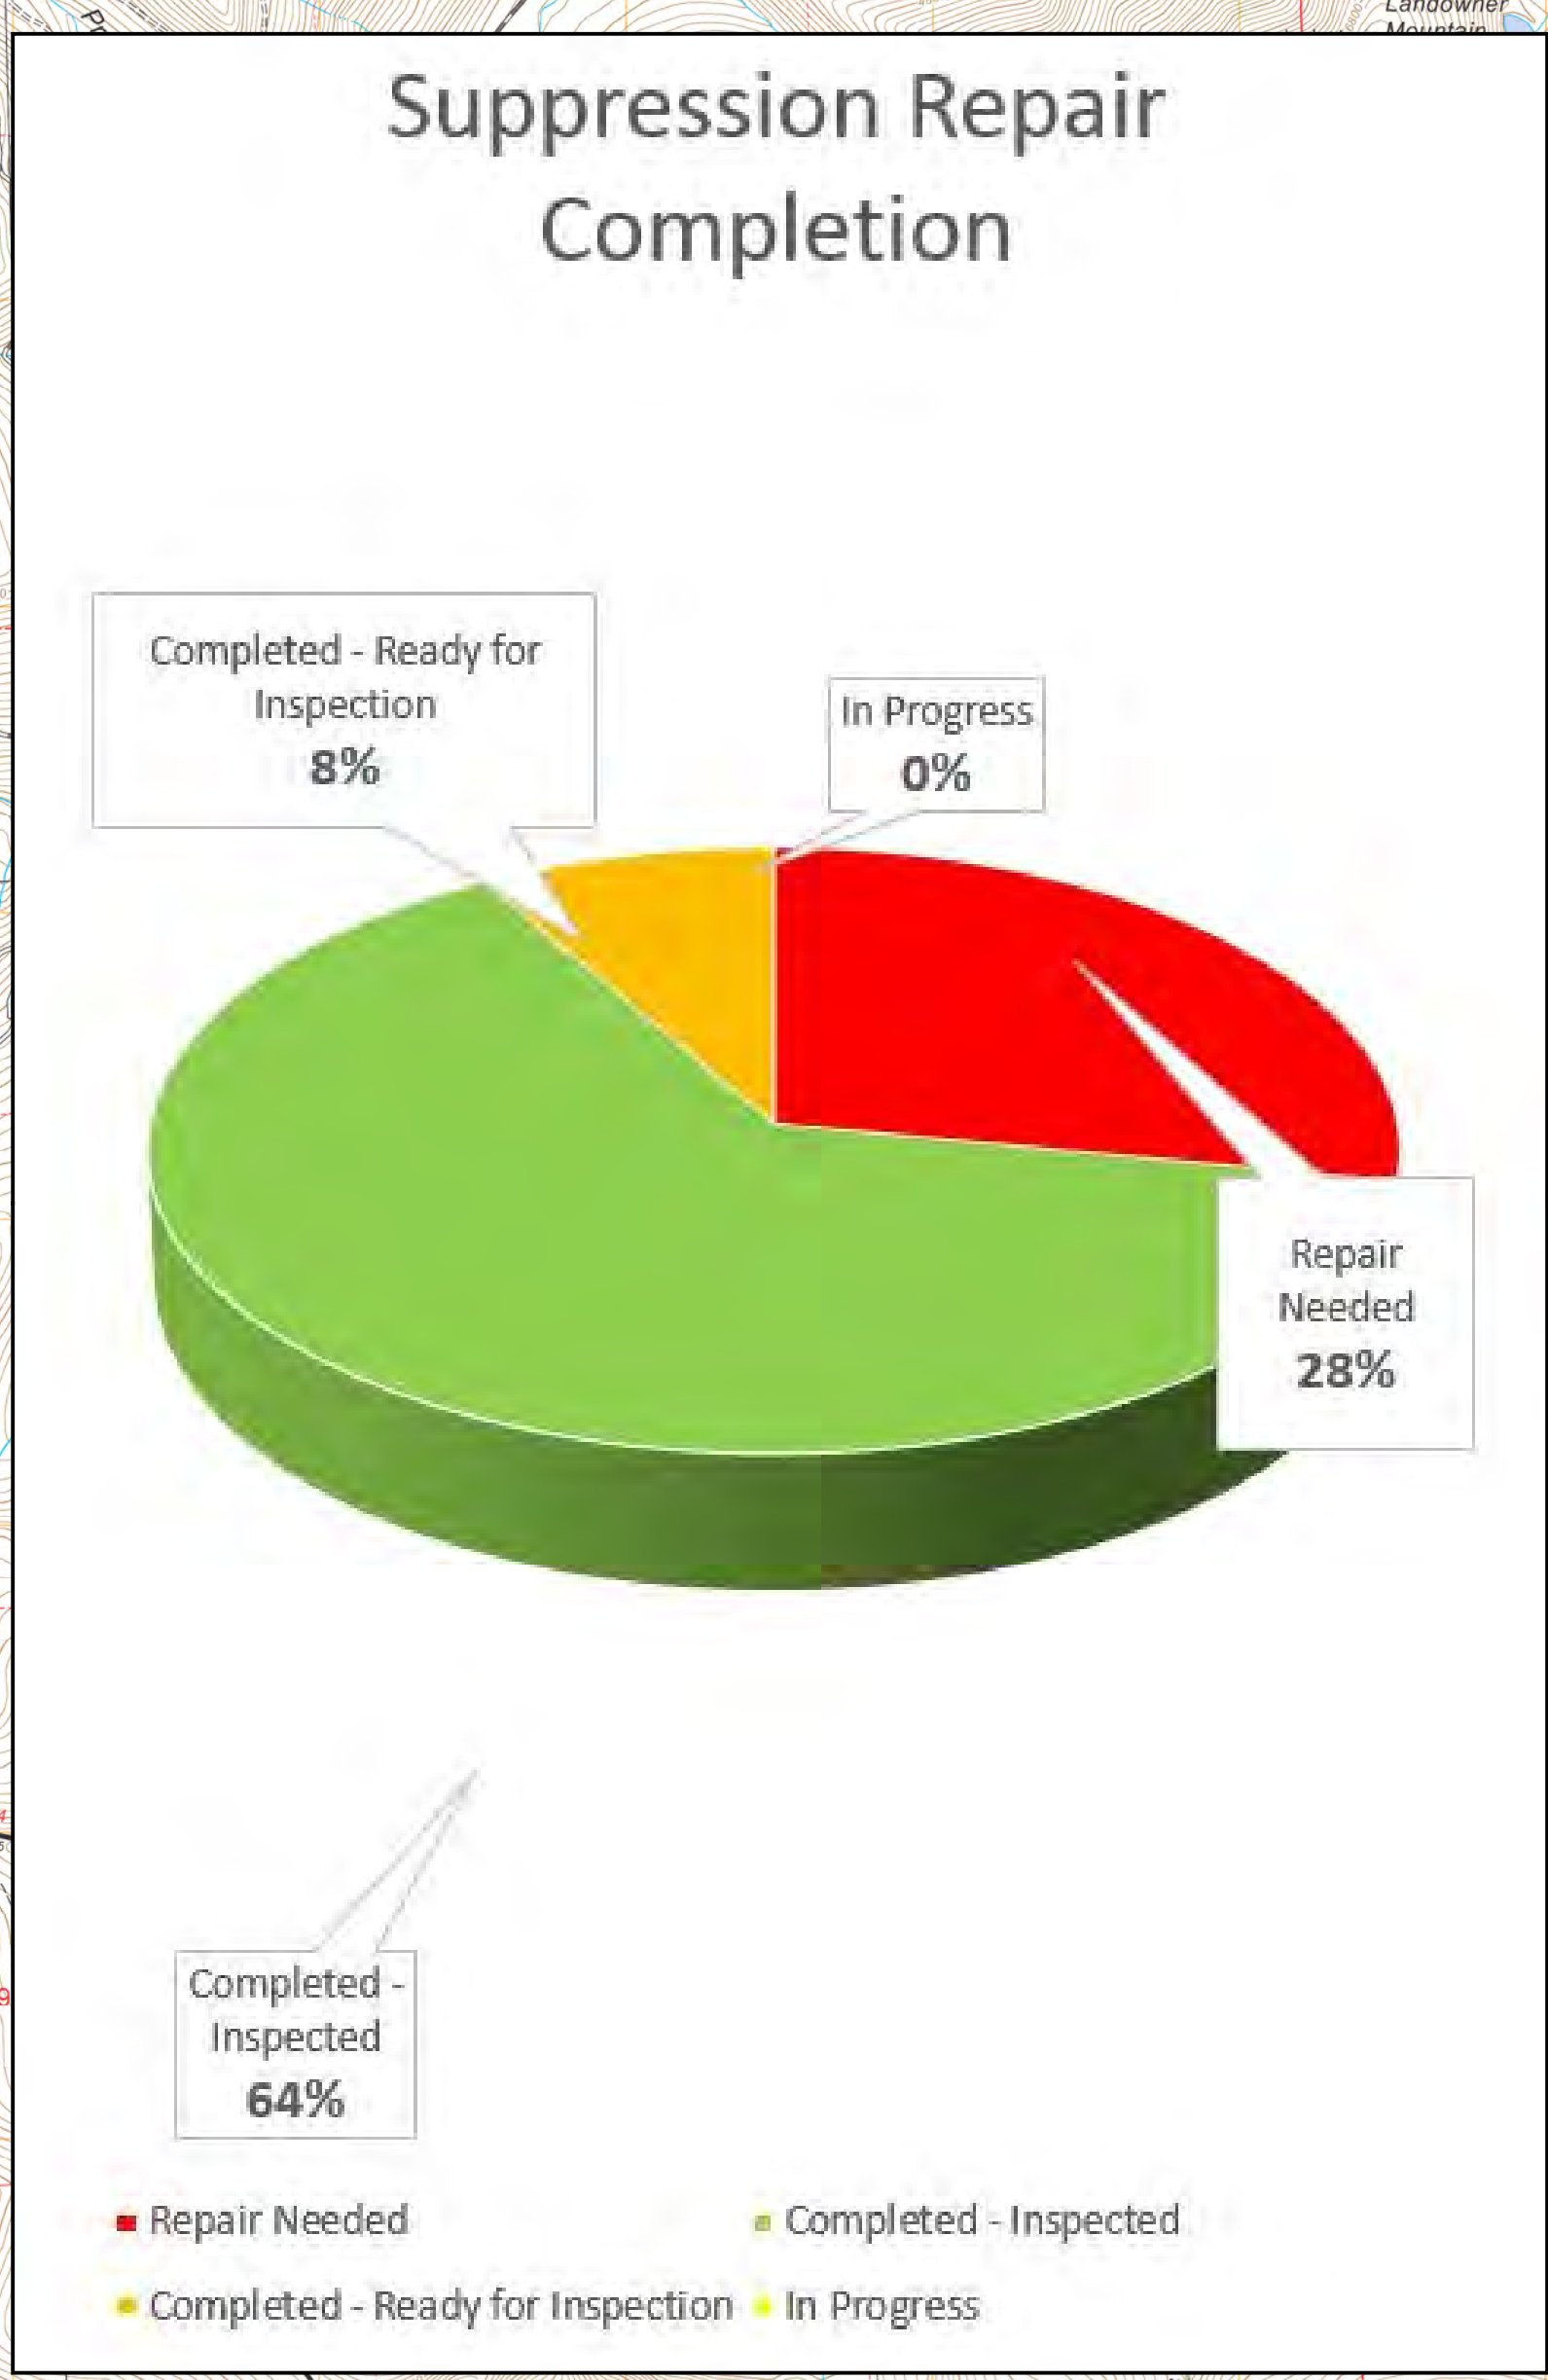

- Legend**
- Fire Point**
 - Drop Point
 - Helibase
 - Helispot
 - Incident Command Post
 - Mobile Weather Unit
 - Division Break
 - Branch Break
 - Fire Line**
 - Completed Dozer Line
 - Completed Hand Line
 - Road as Completed Line
 - Line Break Completed
 - Completed Flow Line
 - Aerial Retardant Drop
 - Powerline
 - Fire Travel Roads
 - Unknown
 - Repair Status - Point**
 - Completed - Inspected
 - Completed - Ready for Inspection
 - Repair Needed
 - No Repair Needed
 - Unknown
 - Repair Status - Line**
 - Completed - Inspected
 - Completed - Ready for Inspection
 - In Progress
 - Repair Needed
 - No Repair Needed
 - Unknown
 - Wildfire Daily Fire Perimeter
 - IR Intense Heat
 - IR Scattered Heat

Sunrise Fire - MT-LNF-001336 - Suppression Repair Map

Perimeter from IR - 8/31/17 - 2231 hrs - 25,975 acres