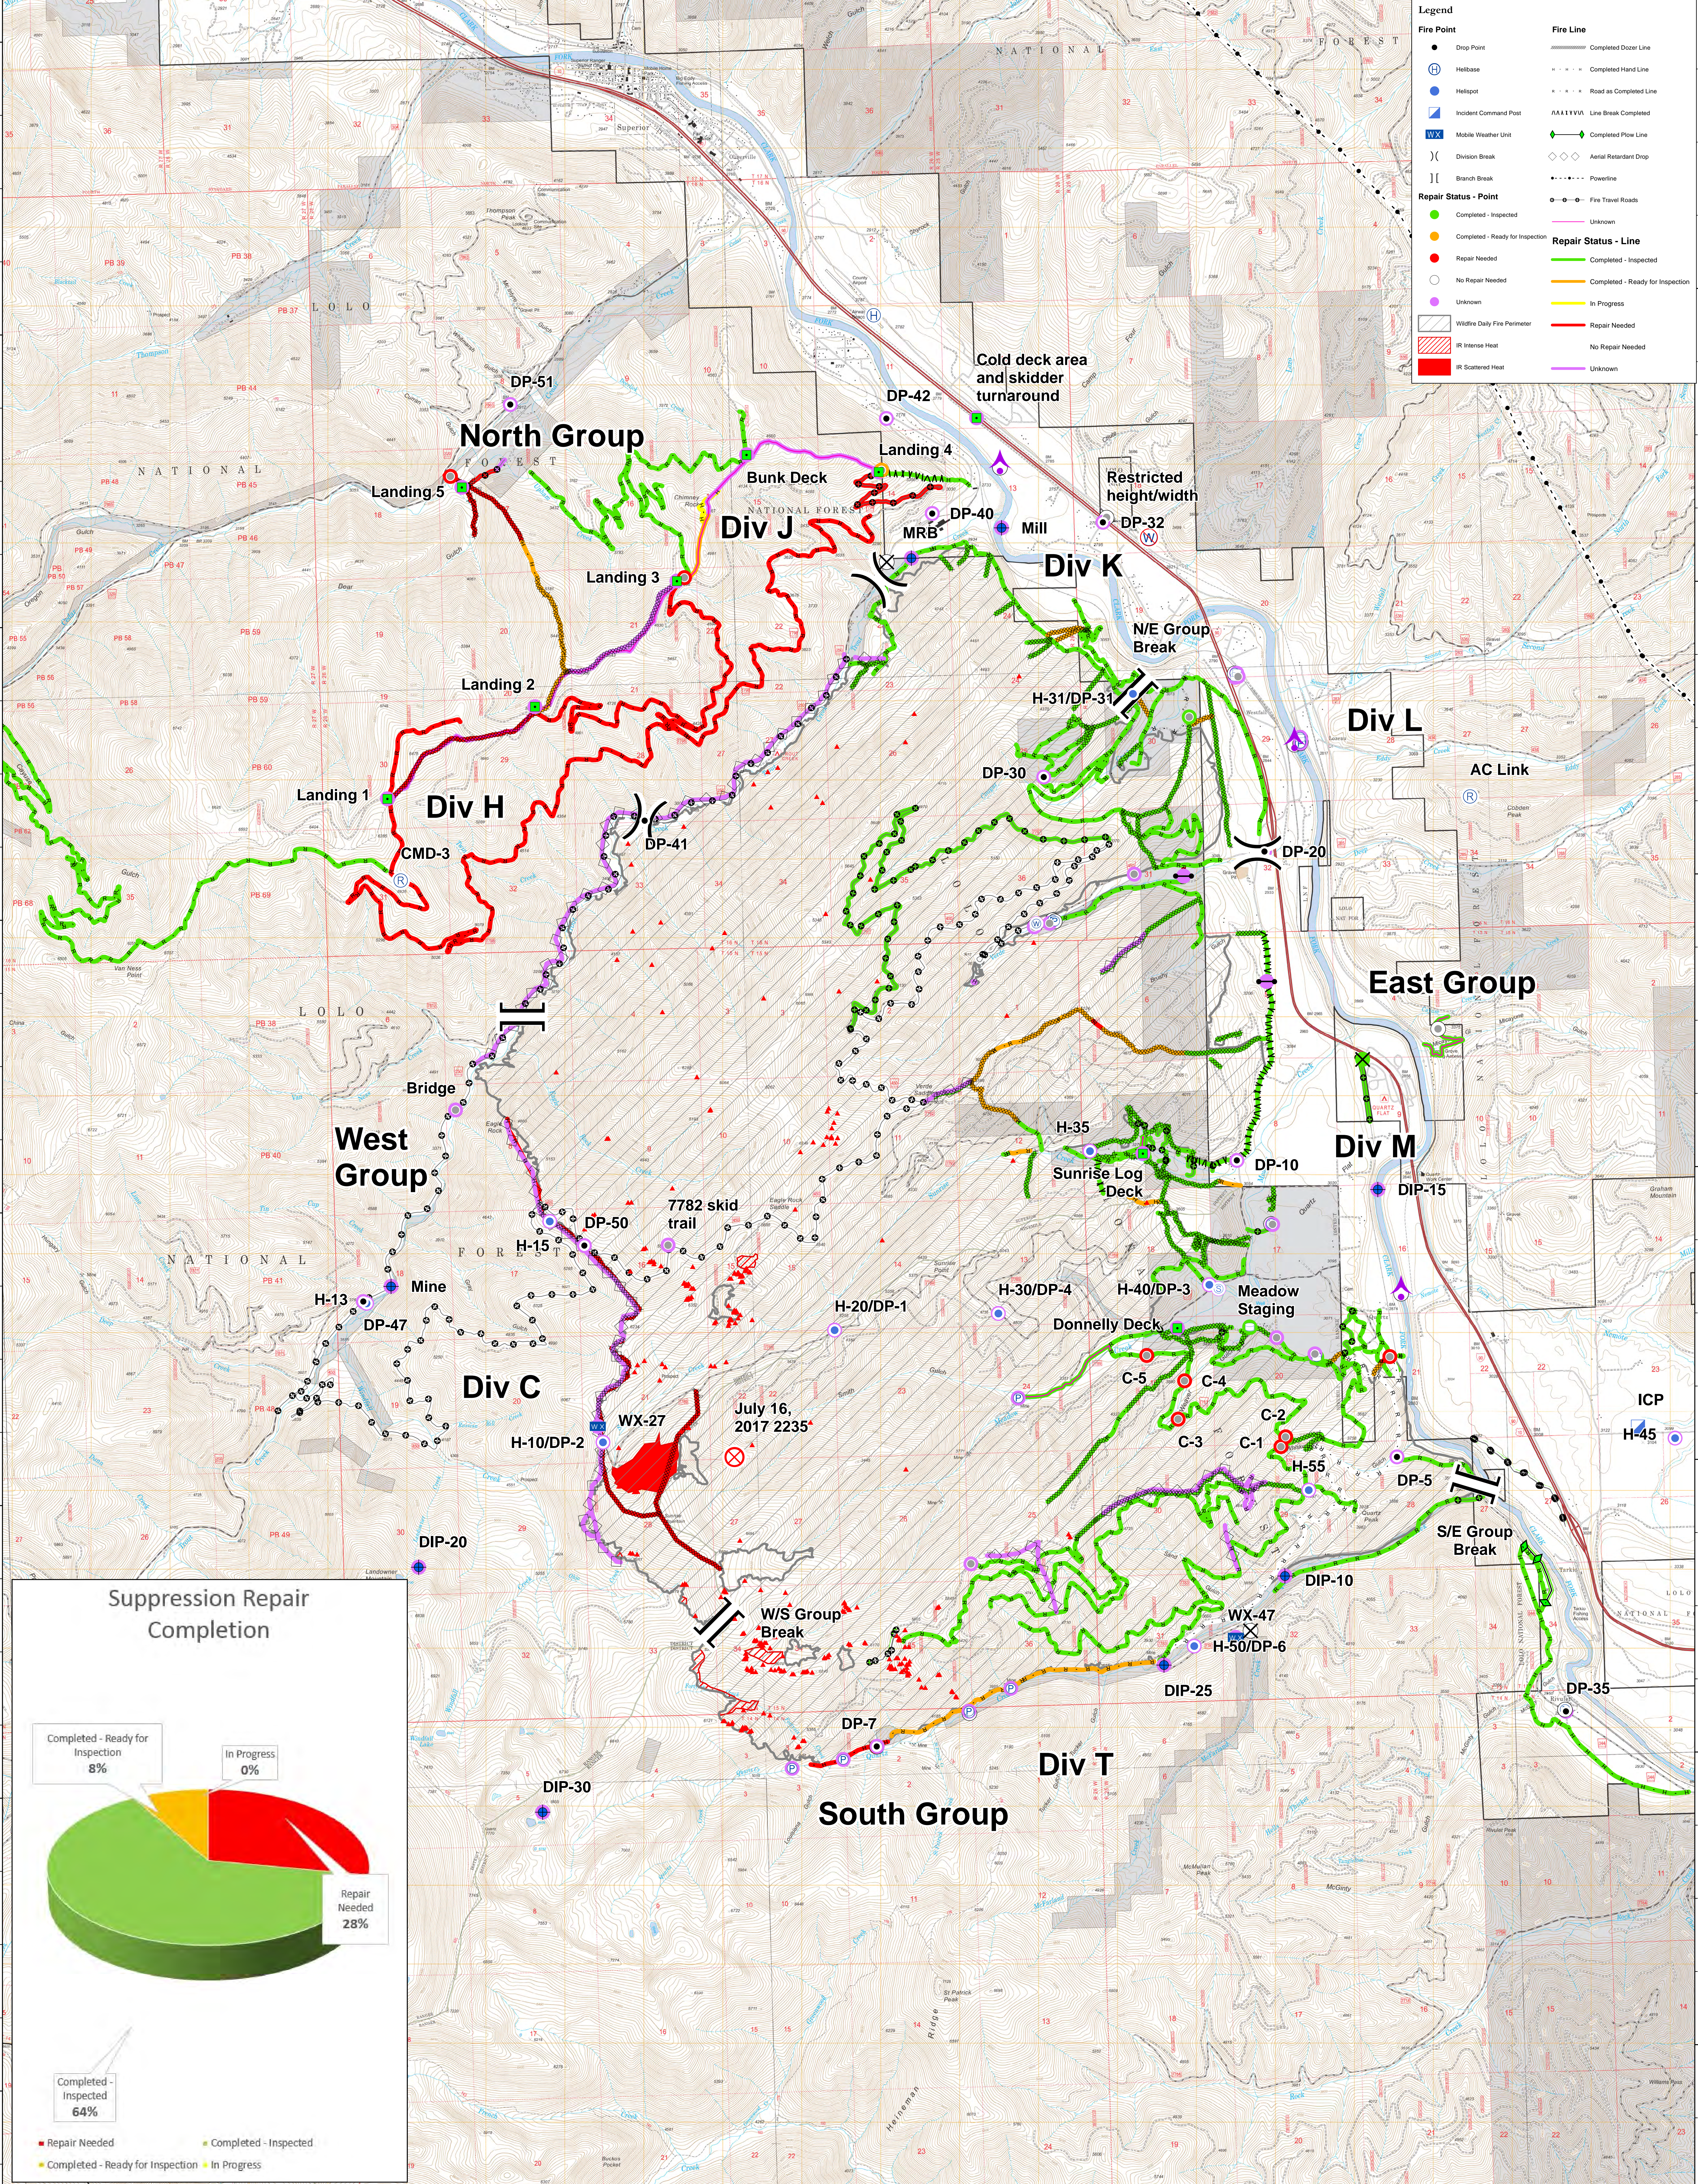

- Legend**
- Fire Point**
 - Drop Point
 - Helibase
 - Helispot
 - Incident Command Post
 - Mobile Weather Unit
 - Division Break
 - Branch Break
 - Fire Line**
 - Completed Dozer Line
 - Completed Hand Line
 - Road as Completed Line
 - Line Break Completed
 - Completed Flow Line
 - Aerial Retardant Drop
 - Powerline
 - Fire Travel Roads
 - Unknown
 - Repair Status - Point**
 - Completed - Inspected
 - Completed - Ready for Inspection
 - Repair Needed
 - No Repair Needed
 - Unknown
 - Repair Status - Line**
 - Completed - Inspected
 - Completed - Ready for Inspection
 - In Progress
 - Repair Needed
 - No Repair Needed
 - Unknown
 - Wildfire Daily Fire Perimeter
 - IR Intense Heat
 - IR Scattered Heat

Sunrise Fire - MT-LNF-001336 - Suppression Repair Map

Perimeter from IR - 8/31/17 - 2231 hrs - 25,975 acres