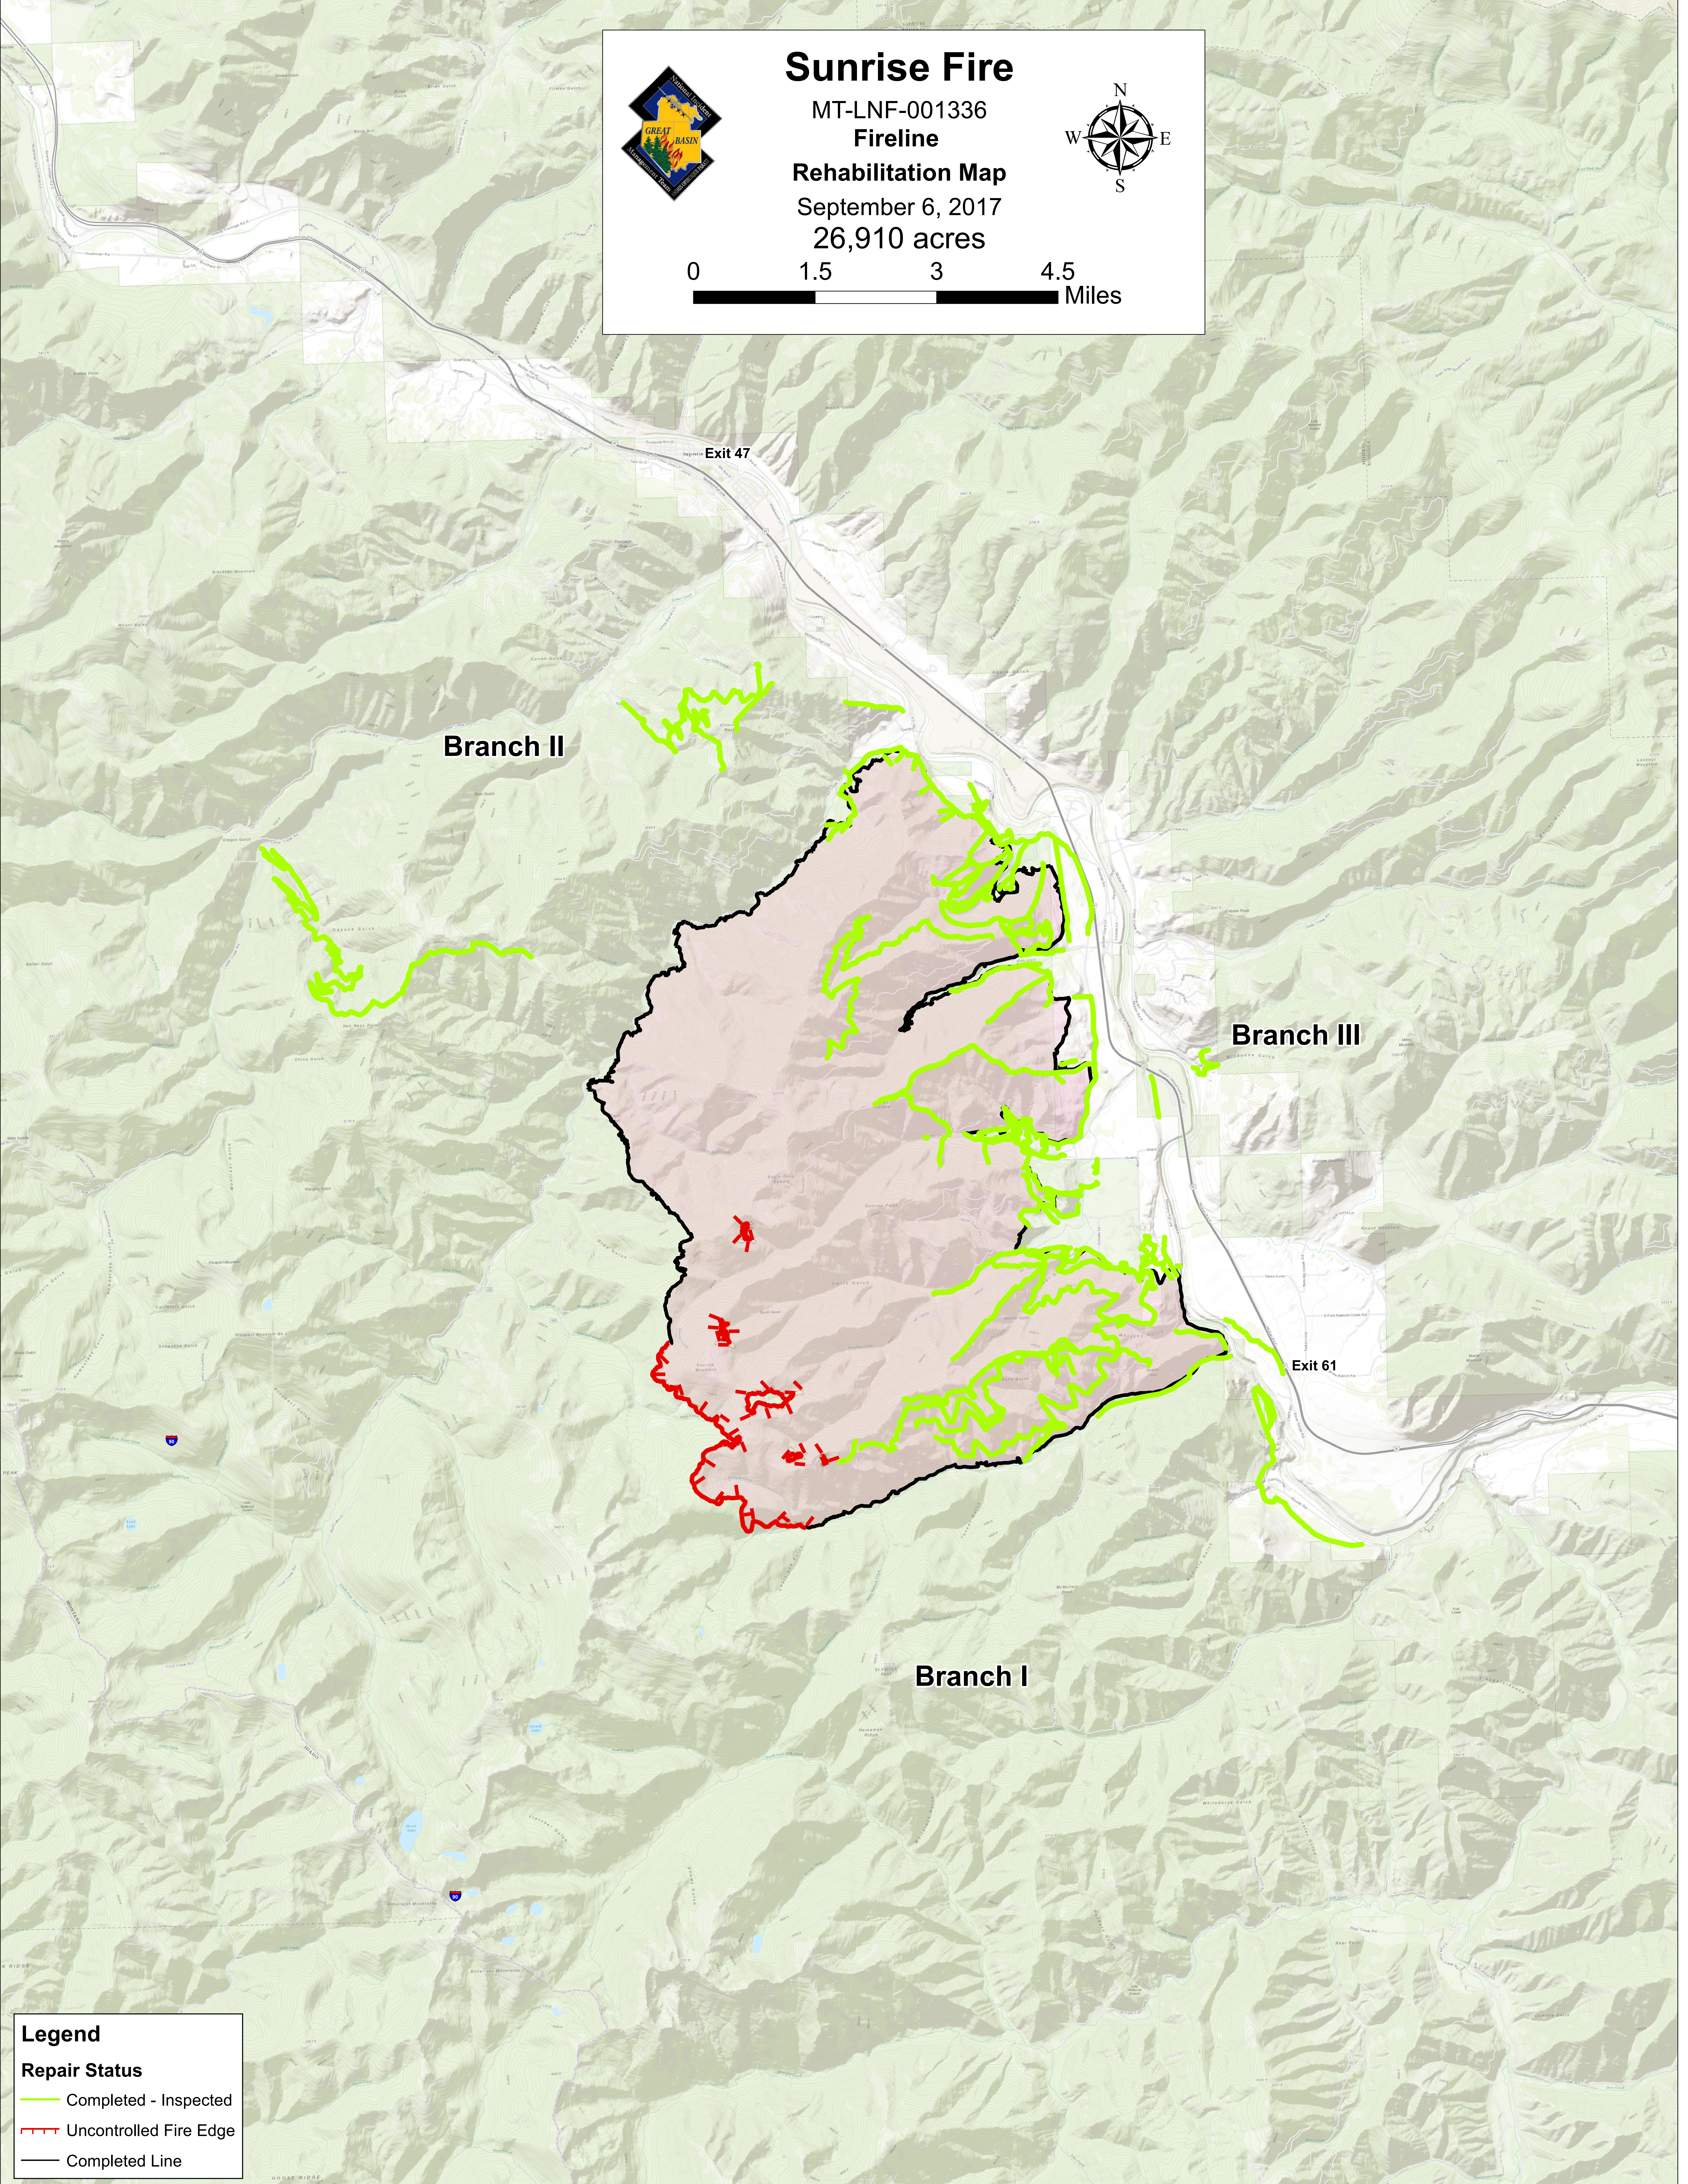

Sunrise Fire

MT-LNF-001336
Fireline
Rehabilitation Map
September 6, 2017
26,910 acres

Legend

Repair Status

-  Completed - Inspected
-  Uncontrolled Fire Edge
-  Completed Line