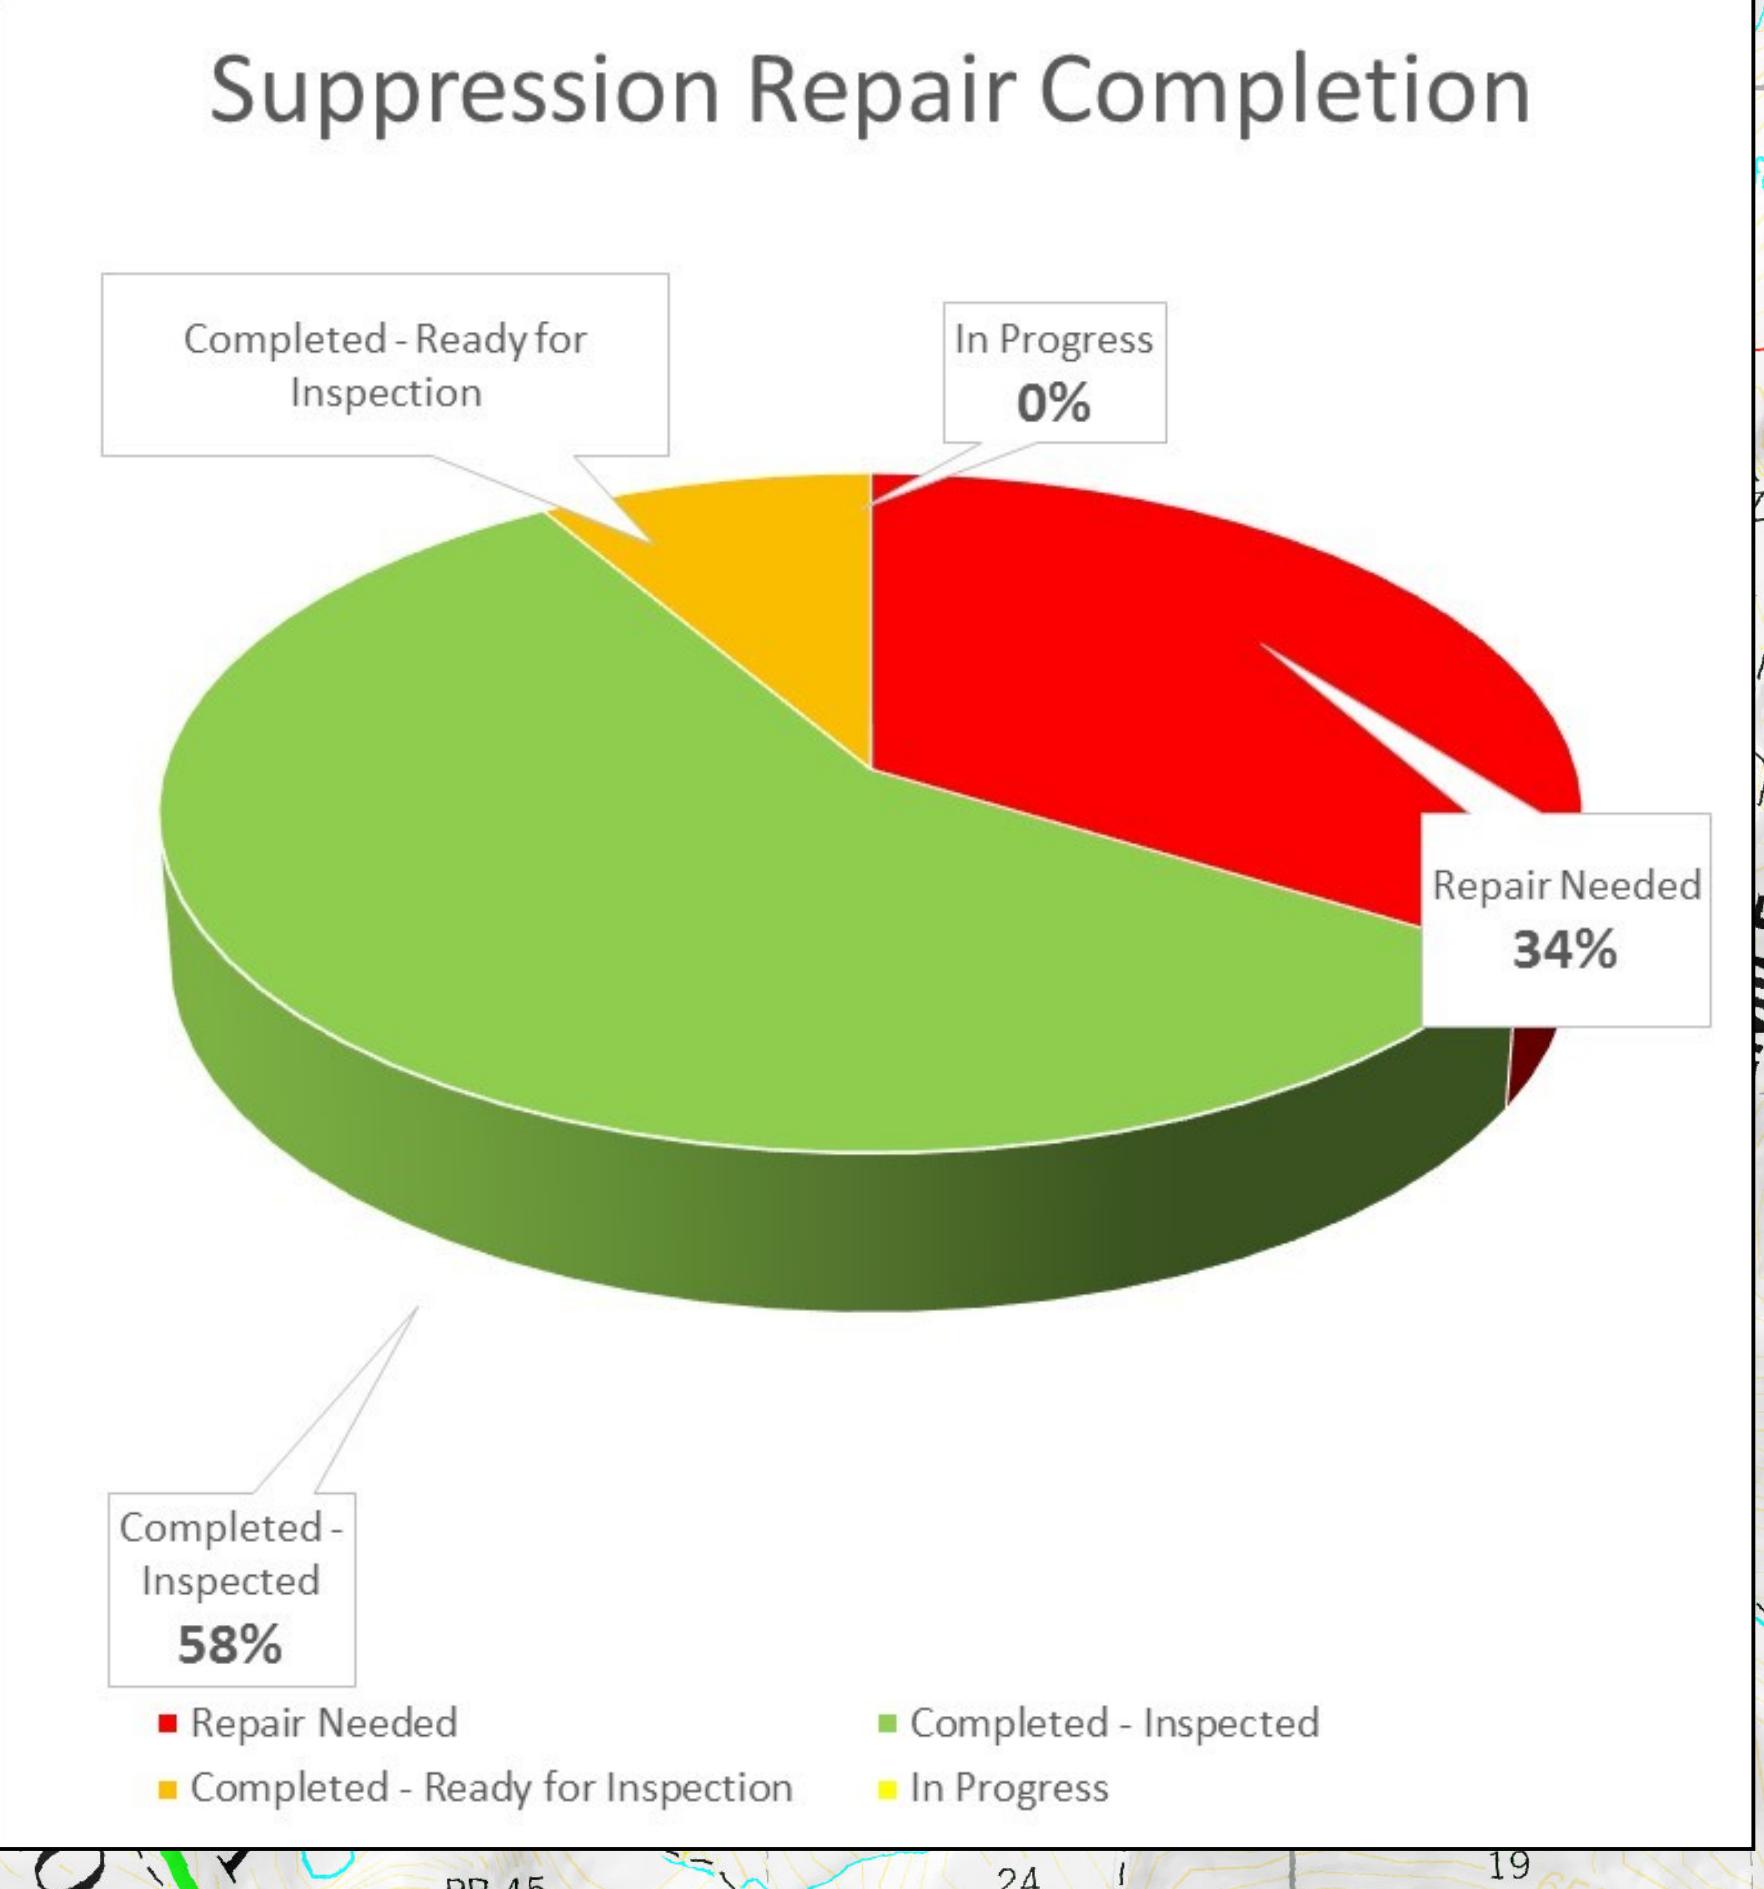

Repair Status - Point		Fire Line	
Green circle	Completed - Inspected	Solid line	Completed Outer Line
Yellow circle	Completed - Ready for Inspection	Dashed line	Completed Hand Line
Red circle	Repair Needed	Dotted line	Road as Completed Line
White circle	No Repair Needed	Line with 'A' markers	Line Break Completed
Purple circle	Unknown	Line with 'X' markers	Completed Flow Line
		Line with 'Z' markers	Acid Retardant Drop
		Dotted line	Dowline
		Dashed line	Fire Travel Roads
		Blue line	Unknown
		Green line	Repair Status - Line
		Yellow line	Completed - Inspected
		Orange line	Completed - Ready for Inspection
		Red line	In Progress
		White line	Repair Needed
		Purple line	No Repair Needed
		Blue line	Unknown
		White box	Wildfire Daily Fire Perimeter
		Black box	Wildfire Daily Fire Perimeter
		Black dot	Fire Point
		Blue circle	Drop Point
		Blue circle	Helibase
		Blue circle	Helipod
		Blue circle	Incident Command Post
		Blue circle	Mobile Washer Unit
		Blue circle	Division Break
		Blue circle	Branch Break

Sunrise Fire - MT-LNF-001336 - Suppression Repair Map

Perimeter from IR - 9/6/17 - 2111 hrs - 26,213 acres