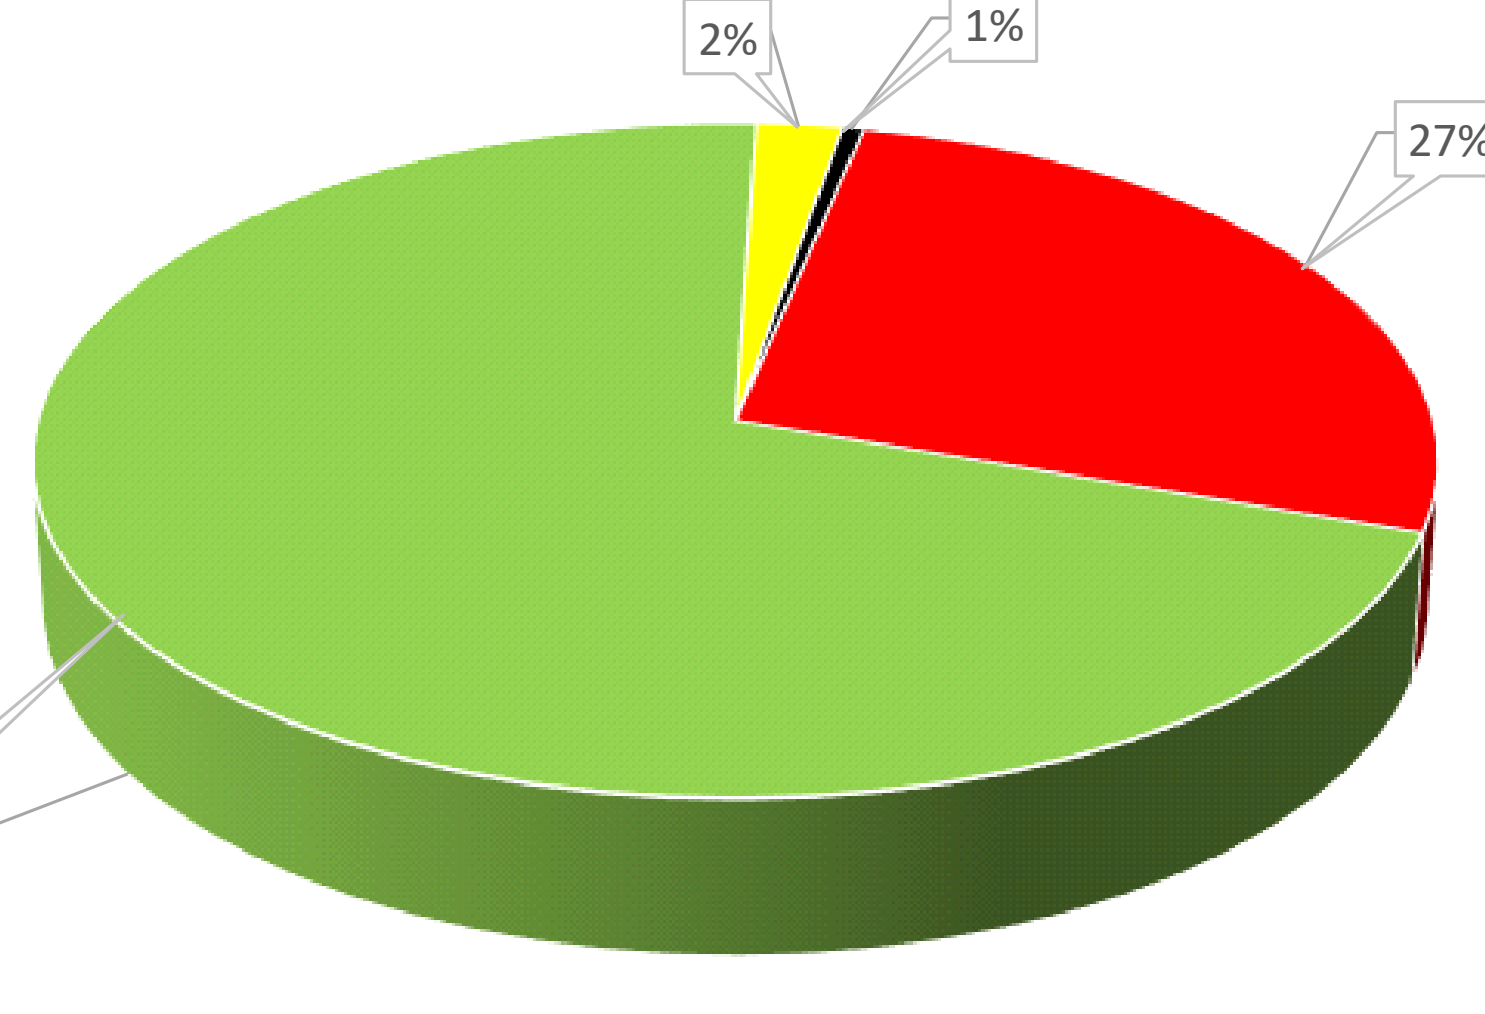

Legend

Fire Line

- Completed Outer Line
- Road as Completed Line
- Line Break Completed
- Completed Flow Line
- Actual Boundary Drop
- Downdraft
- Fire Tower Road
- Unknown

Repair Status - Point

- Completed - Inspected
- Completed - Ready for Inspection
- Repair Needed
- No Repair Needed
- Unknown

Sunrise Fire - MT-LNF-001336 - Suppression Repair Map

Perimeter from IR - 9/8/17 - 2141 hrs - 26,248 acres

SW IMT
GK - 9/9/2017 - 0746 hrs