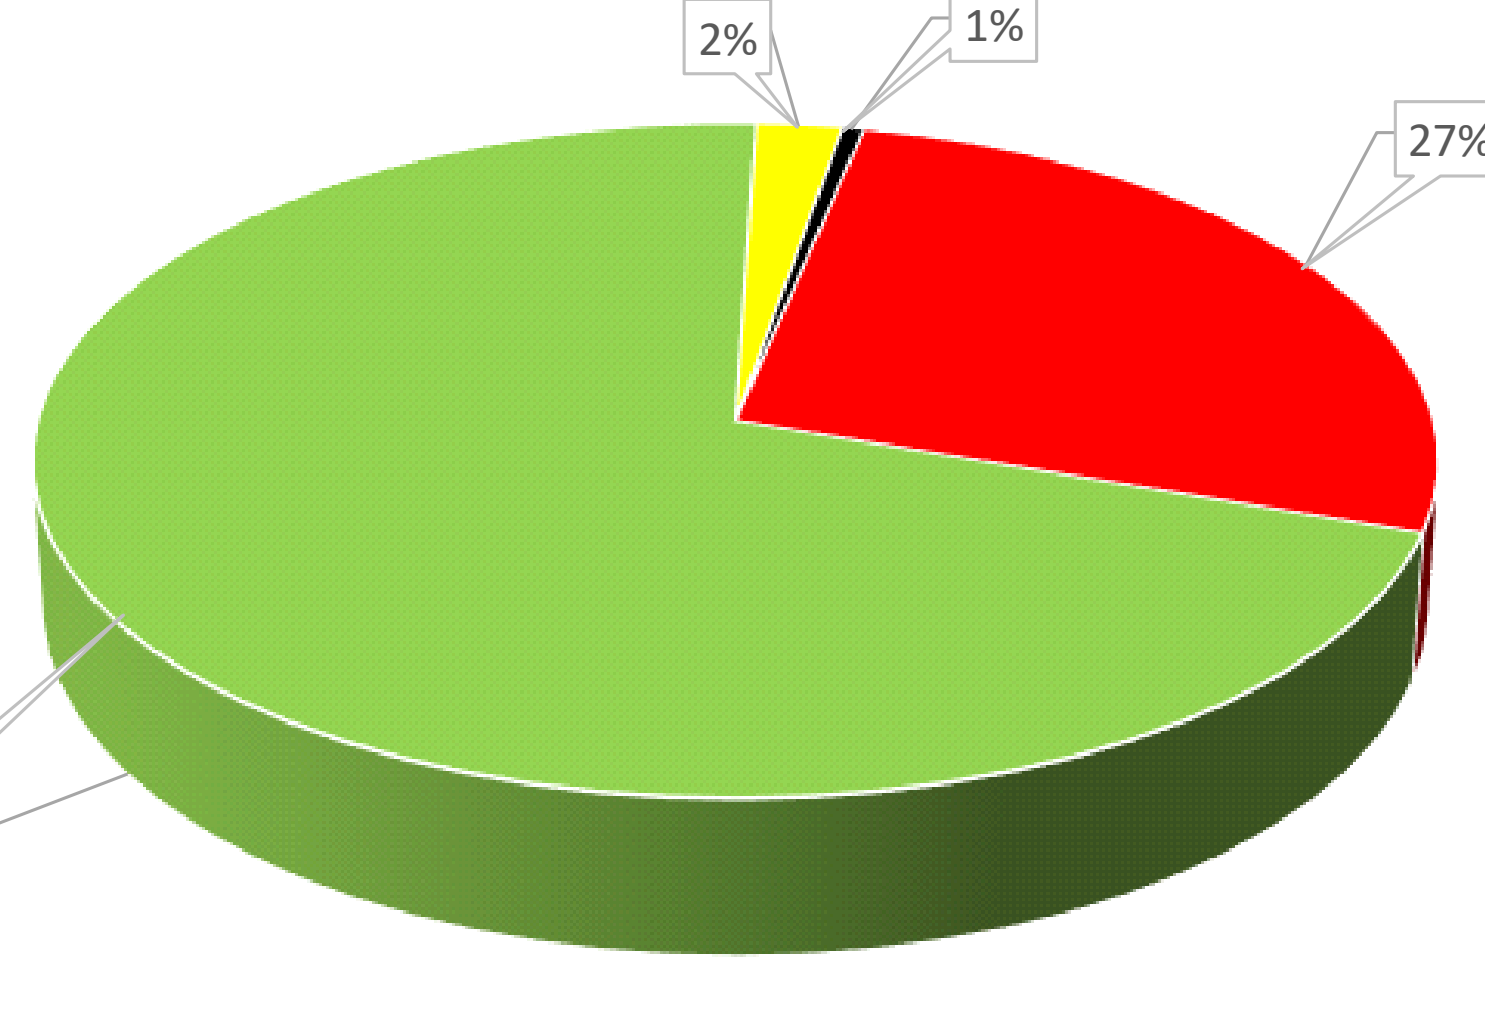

Legend

Fire Line

- Completed Outer Line
- Road as Completed Line
- Line Break Completed
- Completed Flow Line
- Actual Boundary Drop
- Downdraft
- Fire Traced Road
- Unknown

Repair Status - Point

- Completed - Inspected
- Completed - Ready for Inspection
- Repair Needed
- No Repair Needed
- Unknown

Sunrise Fire - MT-LNF-001336 - Suppression Repair Map

Perimeter from IR - 9/9/17 - 2159 hrs - 26,264 acres

SW IMT
GK - 9/11/2017 - 1042 hrs