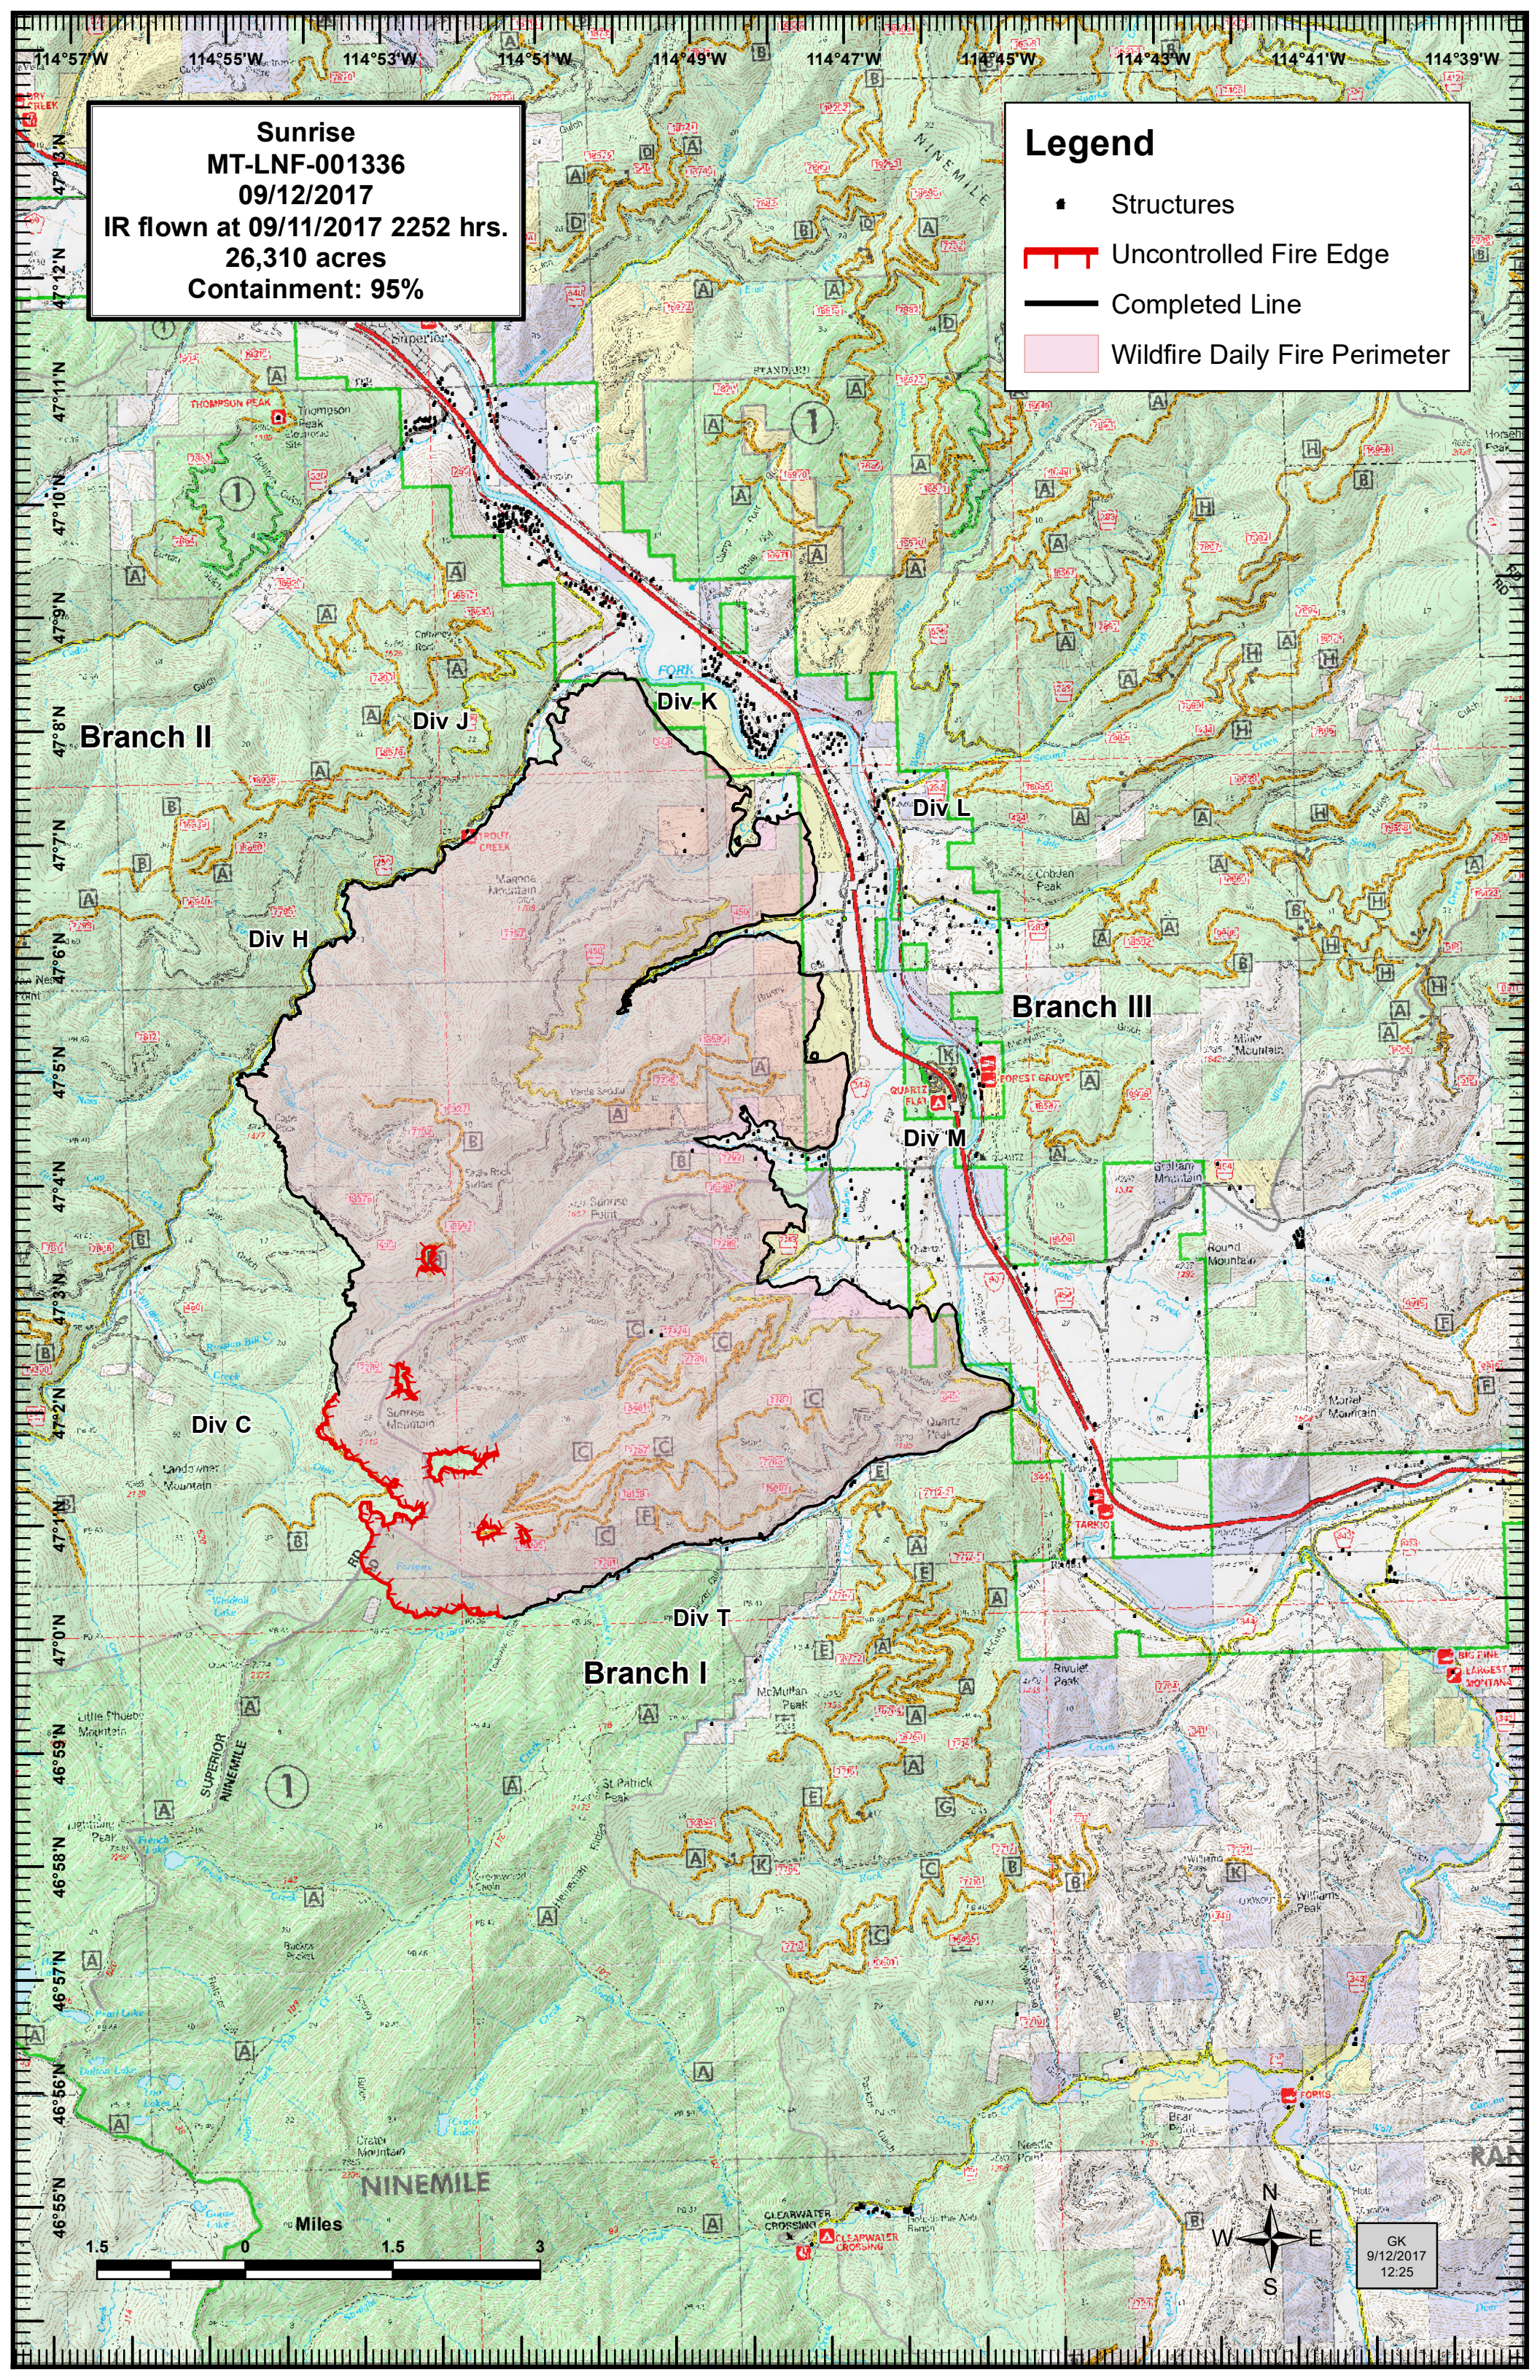

**Sunrise**  
**MT-LNF-001336**  
**09/12/2017**  
**IR flown at 09/11/2017 2252 hrs.**  
**26,310 acres**  
**Containment: 95%**

**Legend**

- Structures
- Uncontrolled Fire Edge
- Completed Line
- Wildfire Daily Fire Perimeter

GK  
9/12/2017  
12:25