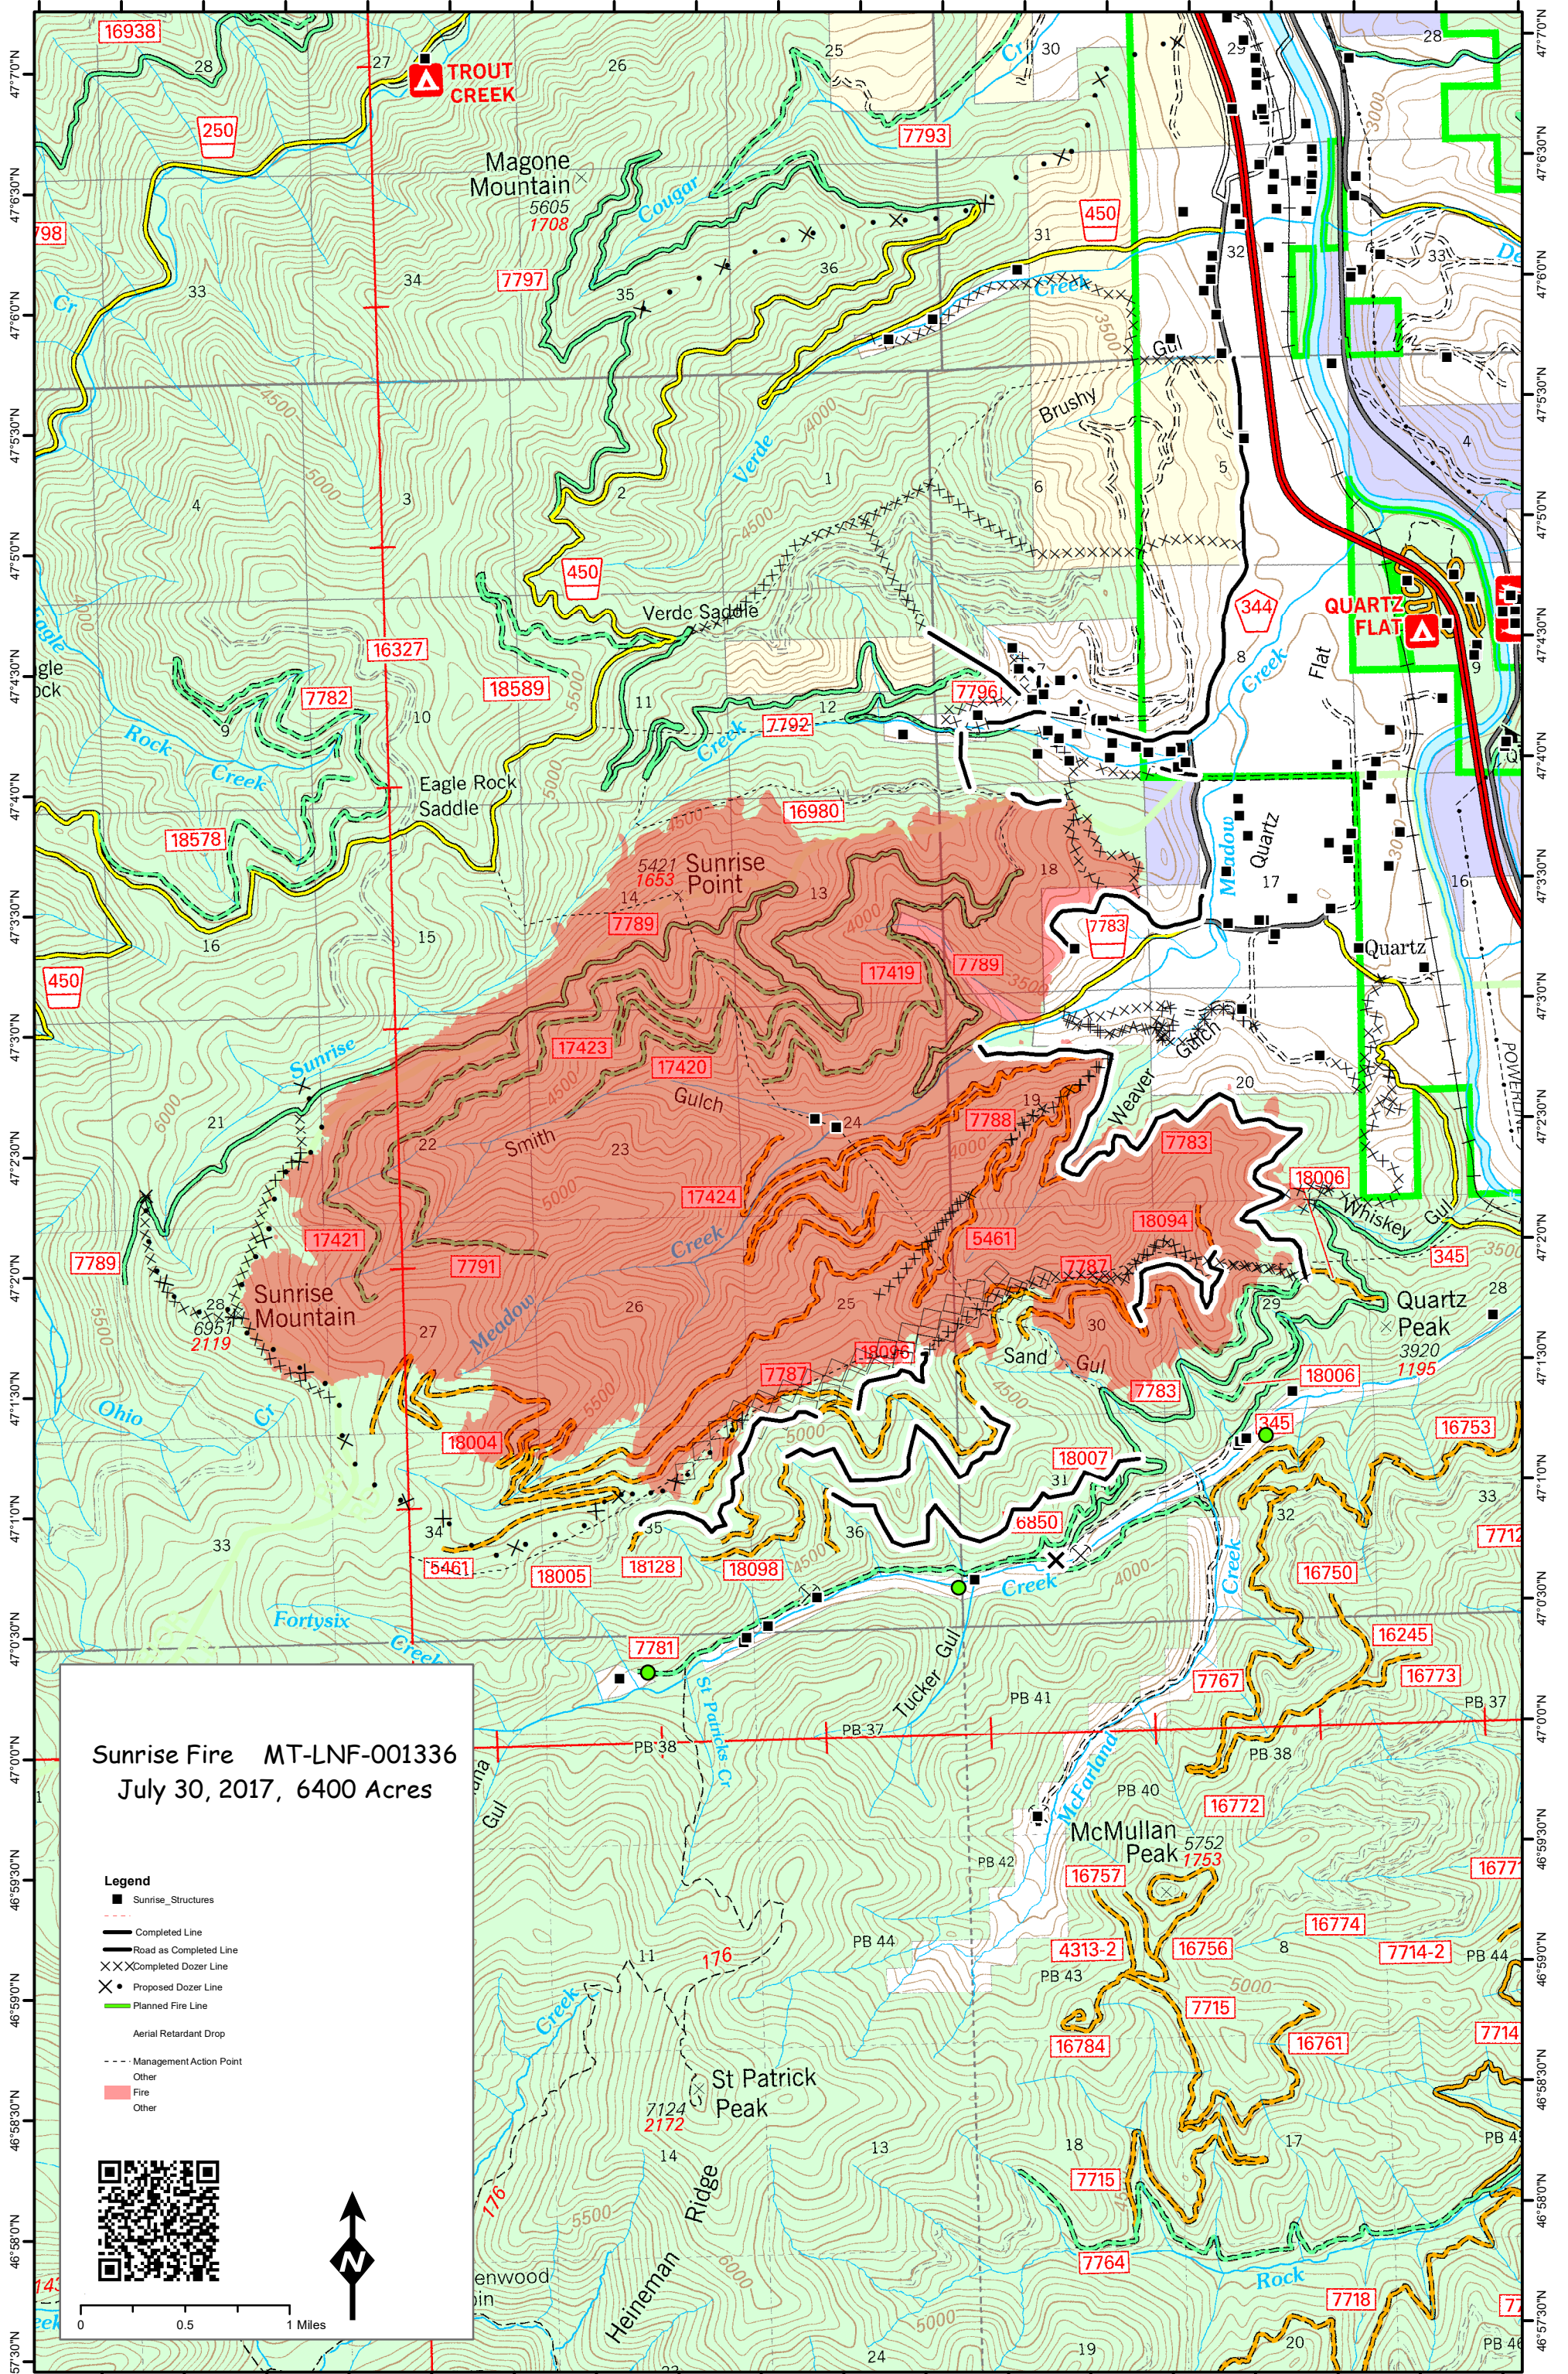

114°54'30"W 114°54'0"W 114°53'30"W 114°53'0"W 114°52'30"W 114°52'0"W 114°51'30"W 114°51'0"W 114°50'30"W 114°50'0"W 114°49'30"W 114°49'0"W 114°48'30"W 114°48'0"W 114°47'30"W 114°47'0"W 114°46'30"W 114°46'0"W 114°45'30"W

Sunrise Fire MT-LNF-001336  
July 30, 2017, 6400 Acres

- Legend**
- Sunrise\_Structures
  - Completed Line
  - Road as Completed Line
  - XXX Completed Dozer Line
  - X Proposed Dozer Line
  - Planned Fire Line
  - Aerial Retardant Drop
  - Management Action Point
  - Other
  - Other

114°54'30"W 114°54'0"W 114°53'30"W 114°53'0"W 114°52'30"W 114°52'0"W 114°51'30"W 114°51'0"W 114°50'30"W 114°50'0"W 114°49'30"W 114°49'0"W 114°48'30"W 114°48'0"W 114°47'30"W 114°47'0"W 114°46'30"W 114°46'0"W