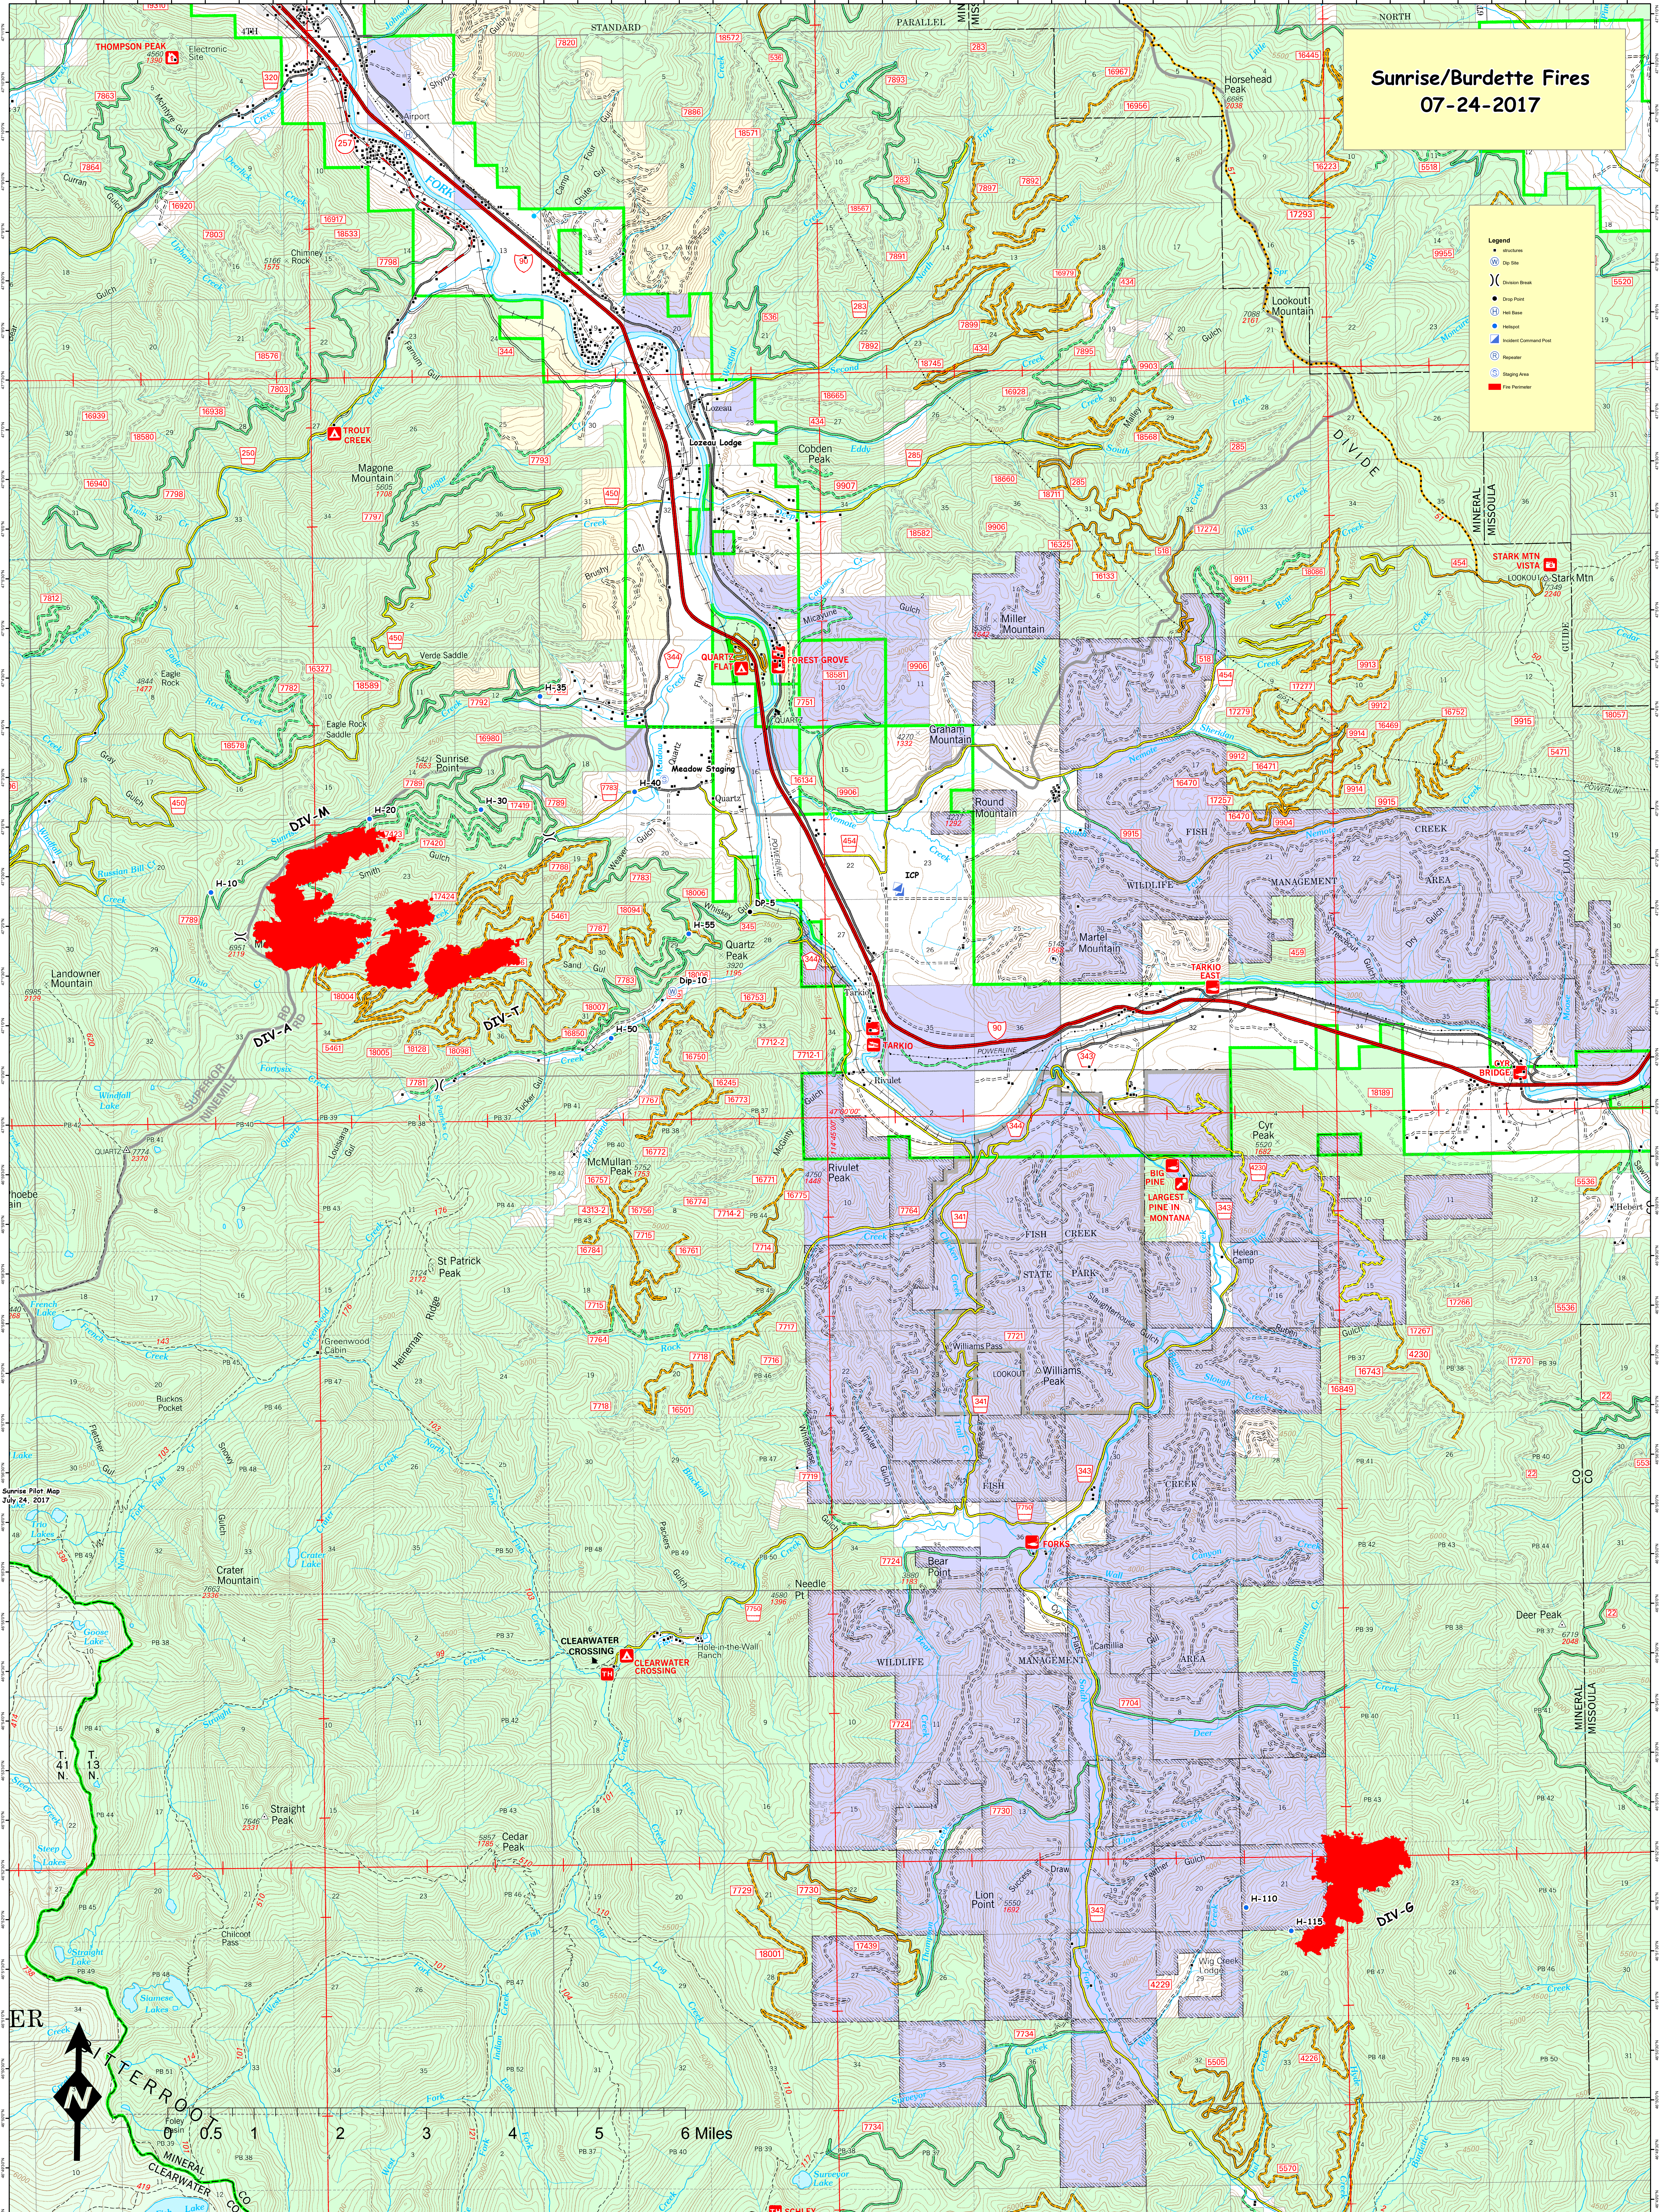

Sunrise/Burdette Fires 07-24-2017

Legend

- Structure
- W Dip Site
- (X) Obstruction Point
- Drop Point
- Helipad
- Incident Command Post
- Responder
- Raging Area
- Fire Perimeter

Sunrise Plot Map
July 24, 2017