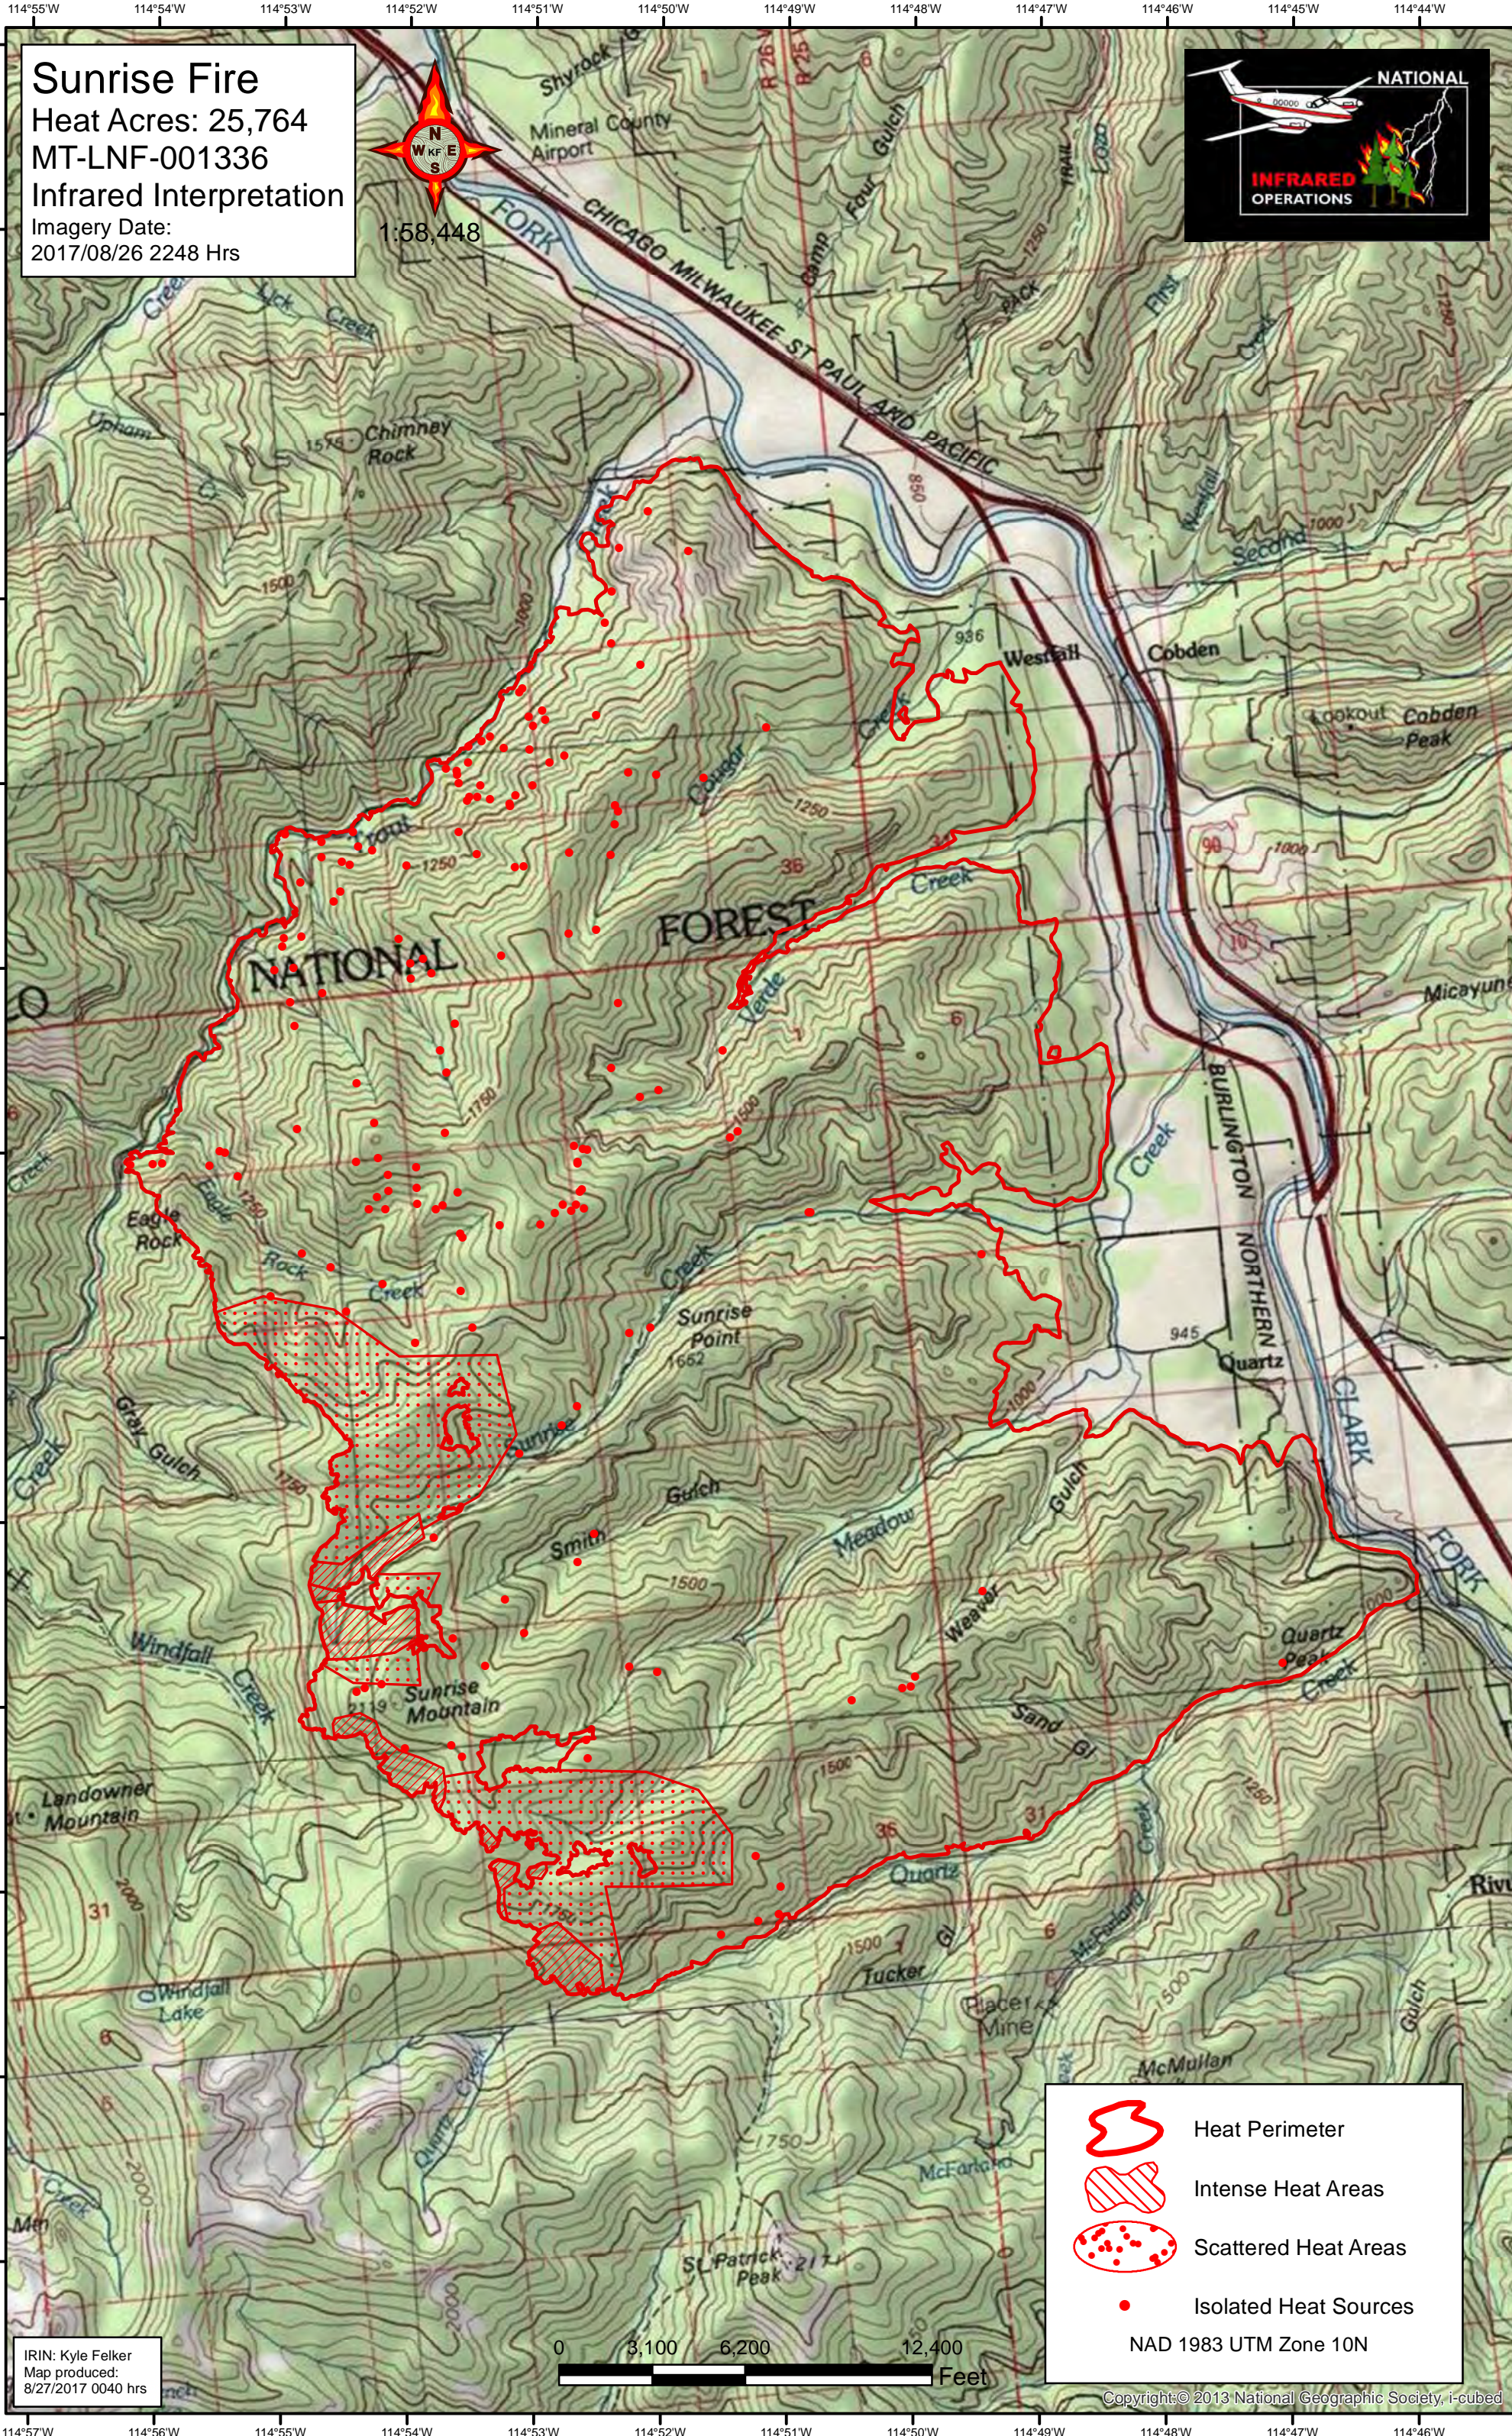

**Sunrise Fire**  
 Heat Acres: 25,764  
 MT-LNF-001336  
 Infrared Interpretation  
 Imagery Date:  
 2017/08/26 2248 Hrs

- Heat Perimeter
- Intense Heat Areas
- Scattered Heat Areas
- Isolated Heat Sources

NAD 1983 UTM Zone 10N

IRIN: Kyle Felker  
 Map produced:  
 8/27/2017 0040 hrs