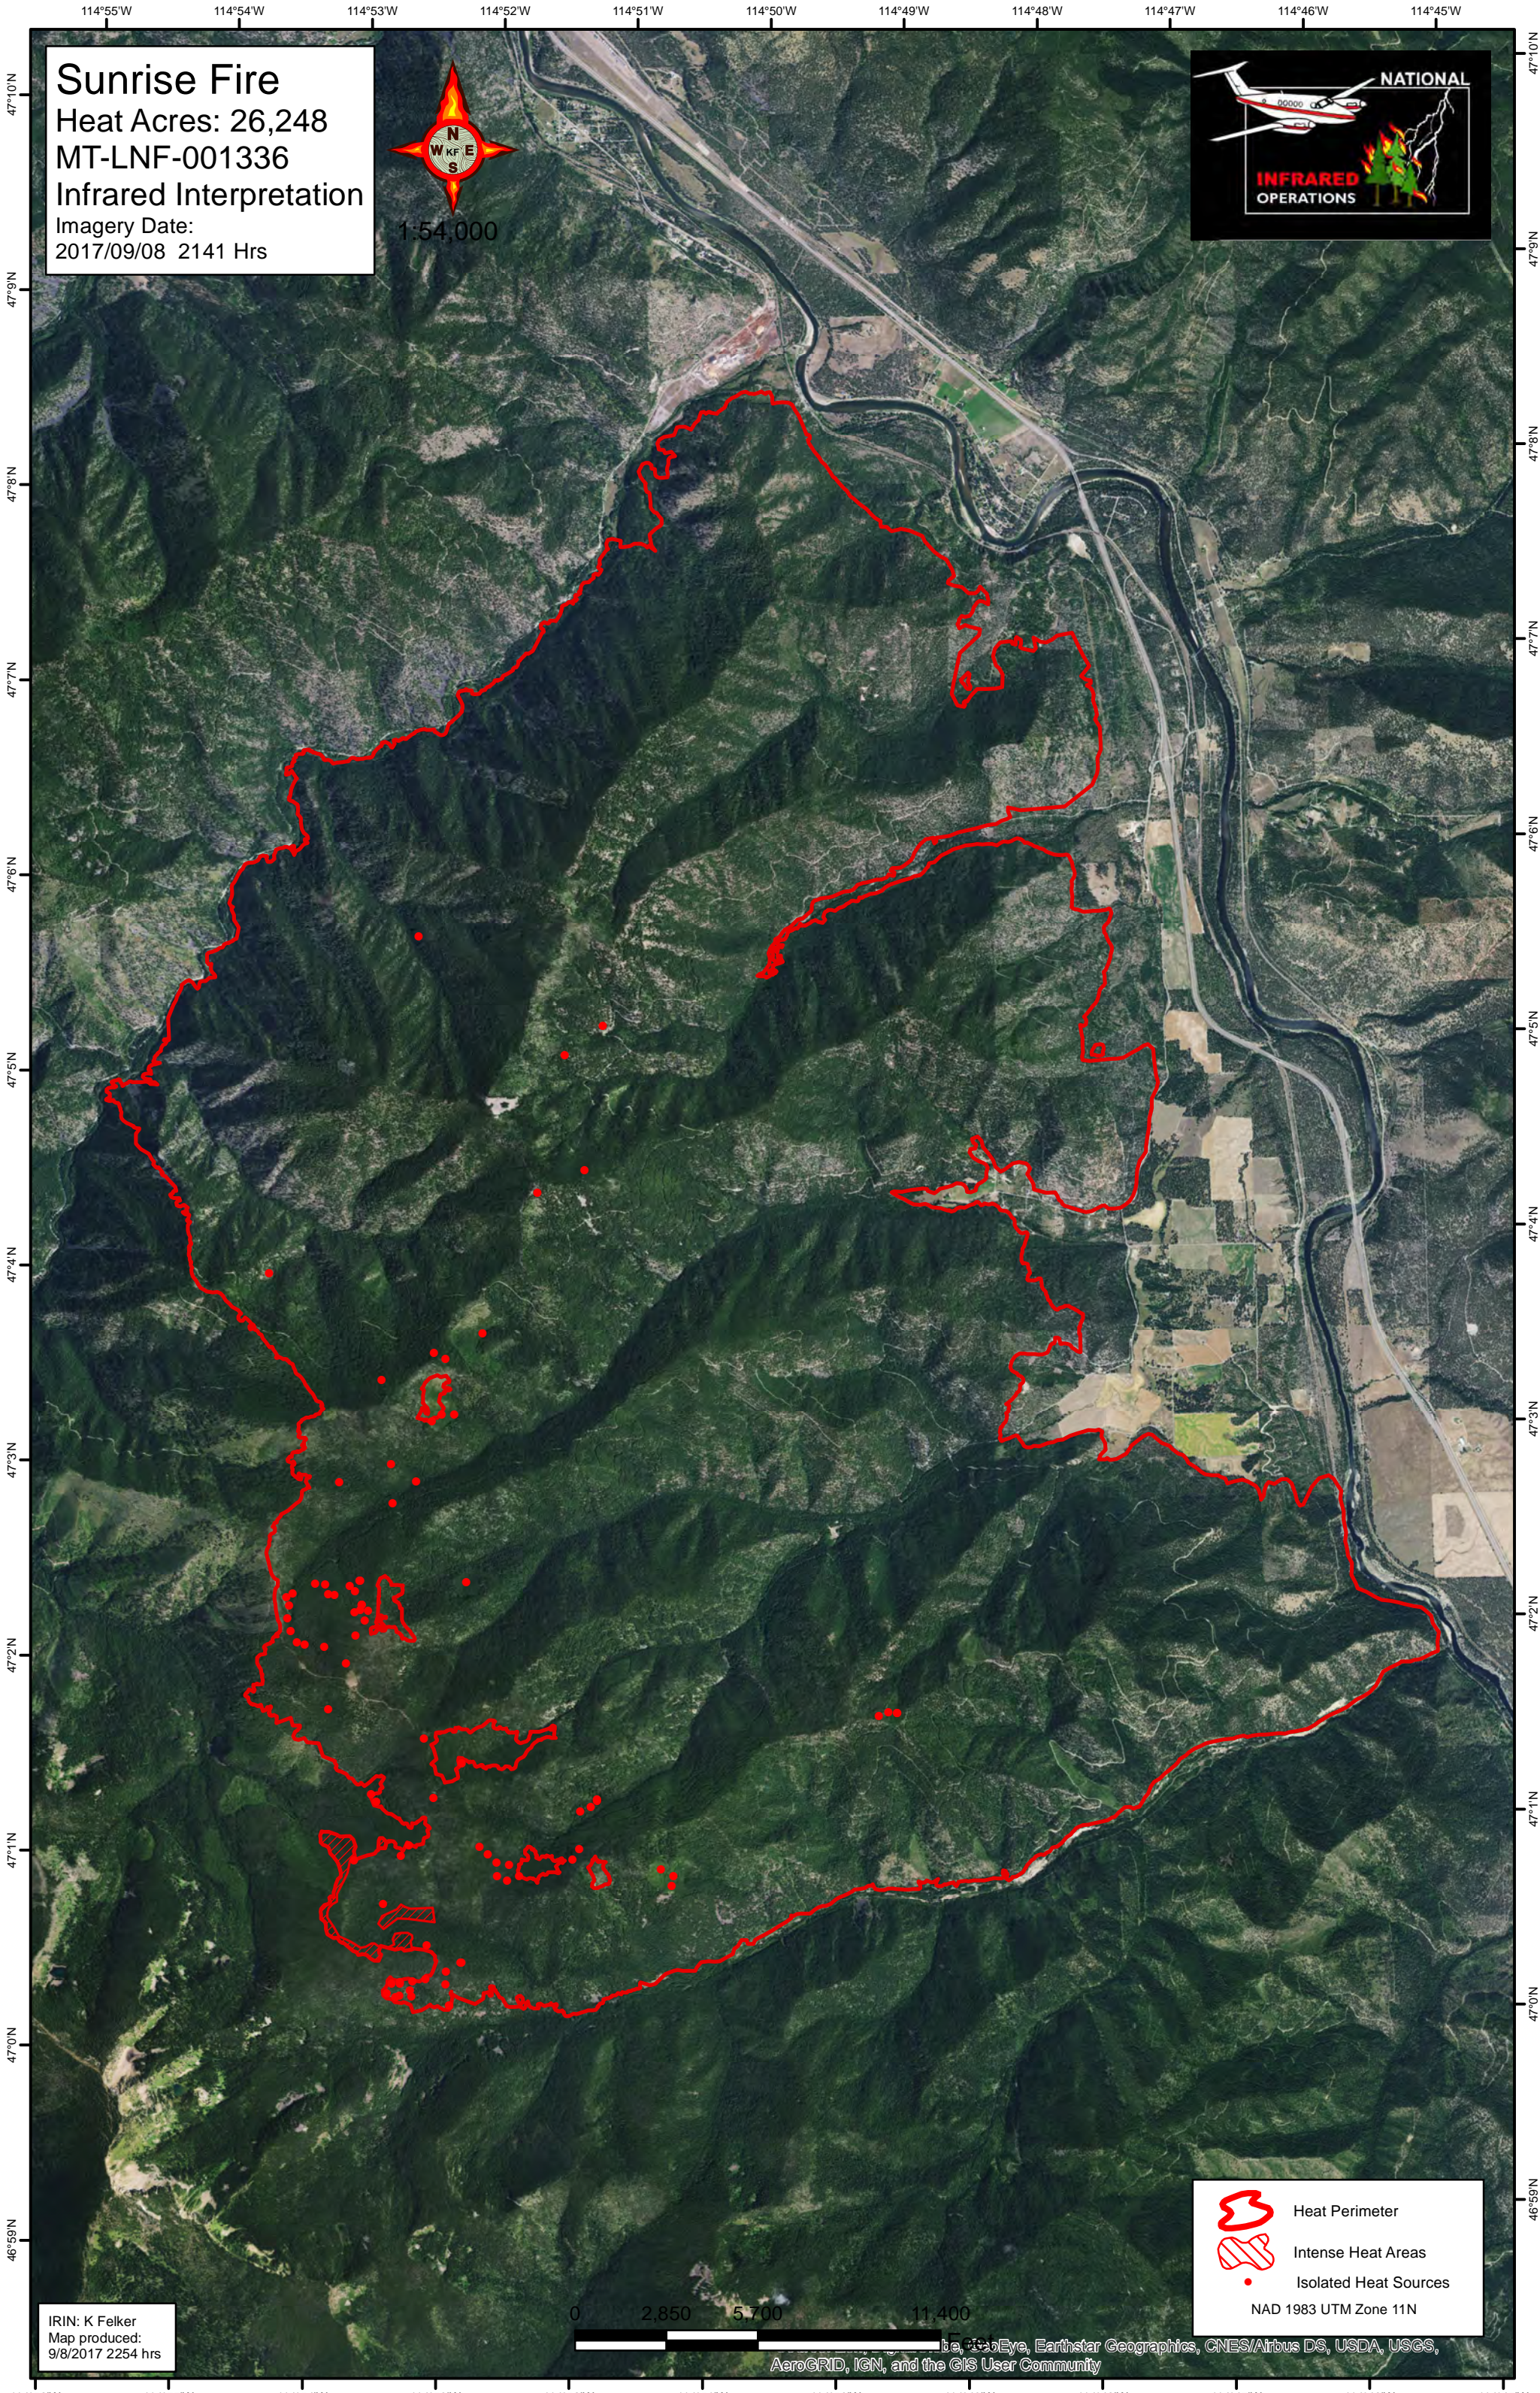

**Sunrise Fire**  
Heat Acres: 26,248  
MT-LNF-001336  
Infrared Interpretation  
Imagery Date:  
2017/09/08 2141 Hrs

- Heat Perimeter
- Intense Heat Areas
- Isolated Heat Sources

NAD 1983 UTM Zone 11N

IRIN: K Felker  
Map produced:  
9/8/2017 2254 hrs

Map data provided by GeoEye, Earthstar Geographics, CNES/Airbus DS, USDA, USGS, AeroGRID, IGN, and the GIS User Community