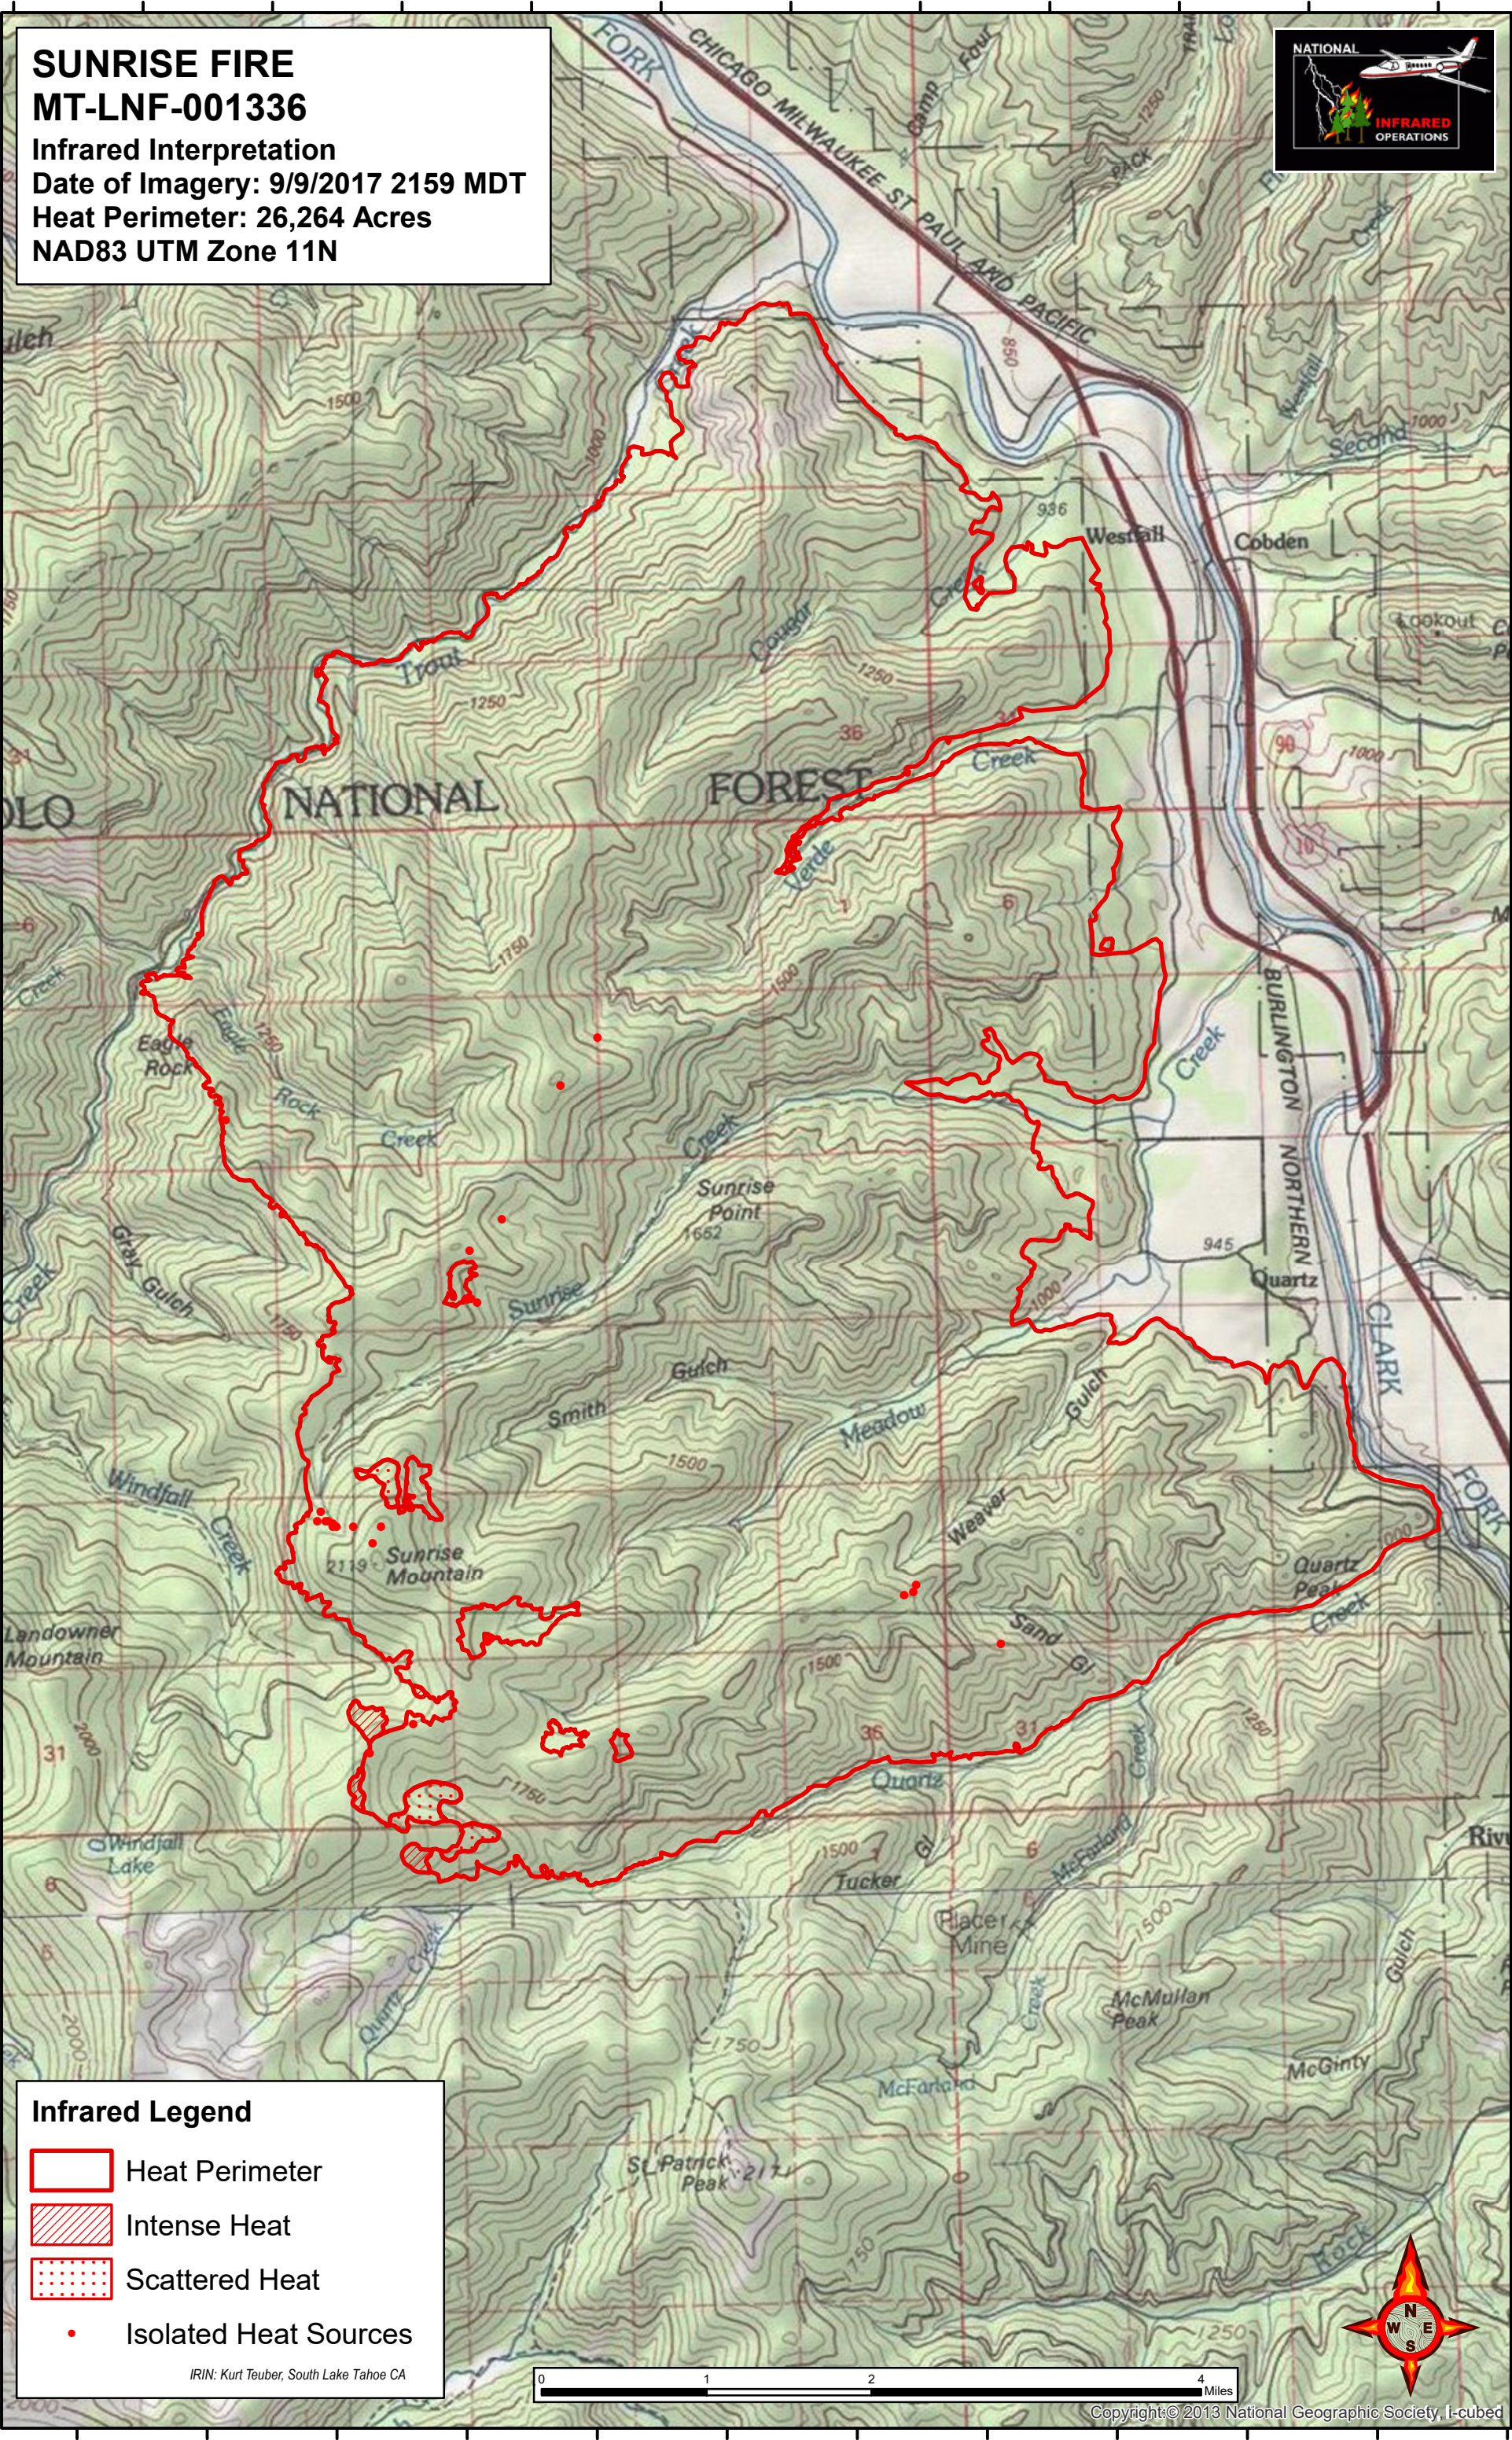

SUNRISE FIRE
MT-LNF-001336
 Infrared Interpretation
 Date of Imagery: 9/9/2017 2159 MDT
 Heat Perimeter: 26,264 Acres
 NAD83 UTM Zone 11N

Infrared Legend

-  Heat Perimeter
-  Intense Heat
-  Scattered Heat
-  Isolated Heat Sources

IRIN: Kurt Teuber, South Lake Tahoe CA