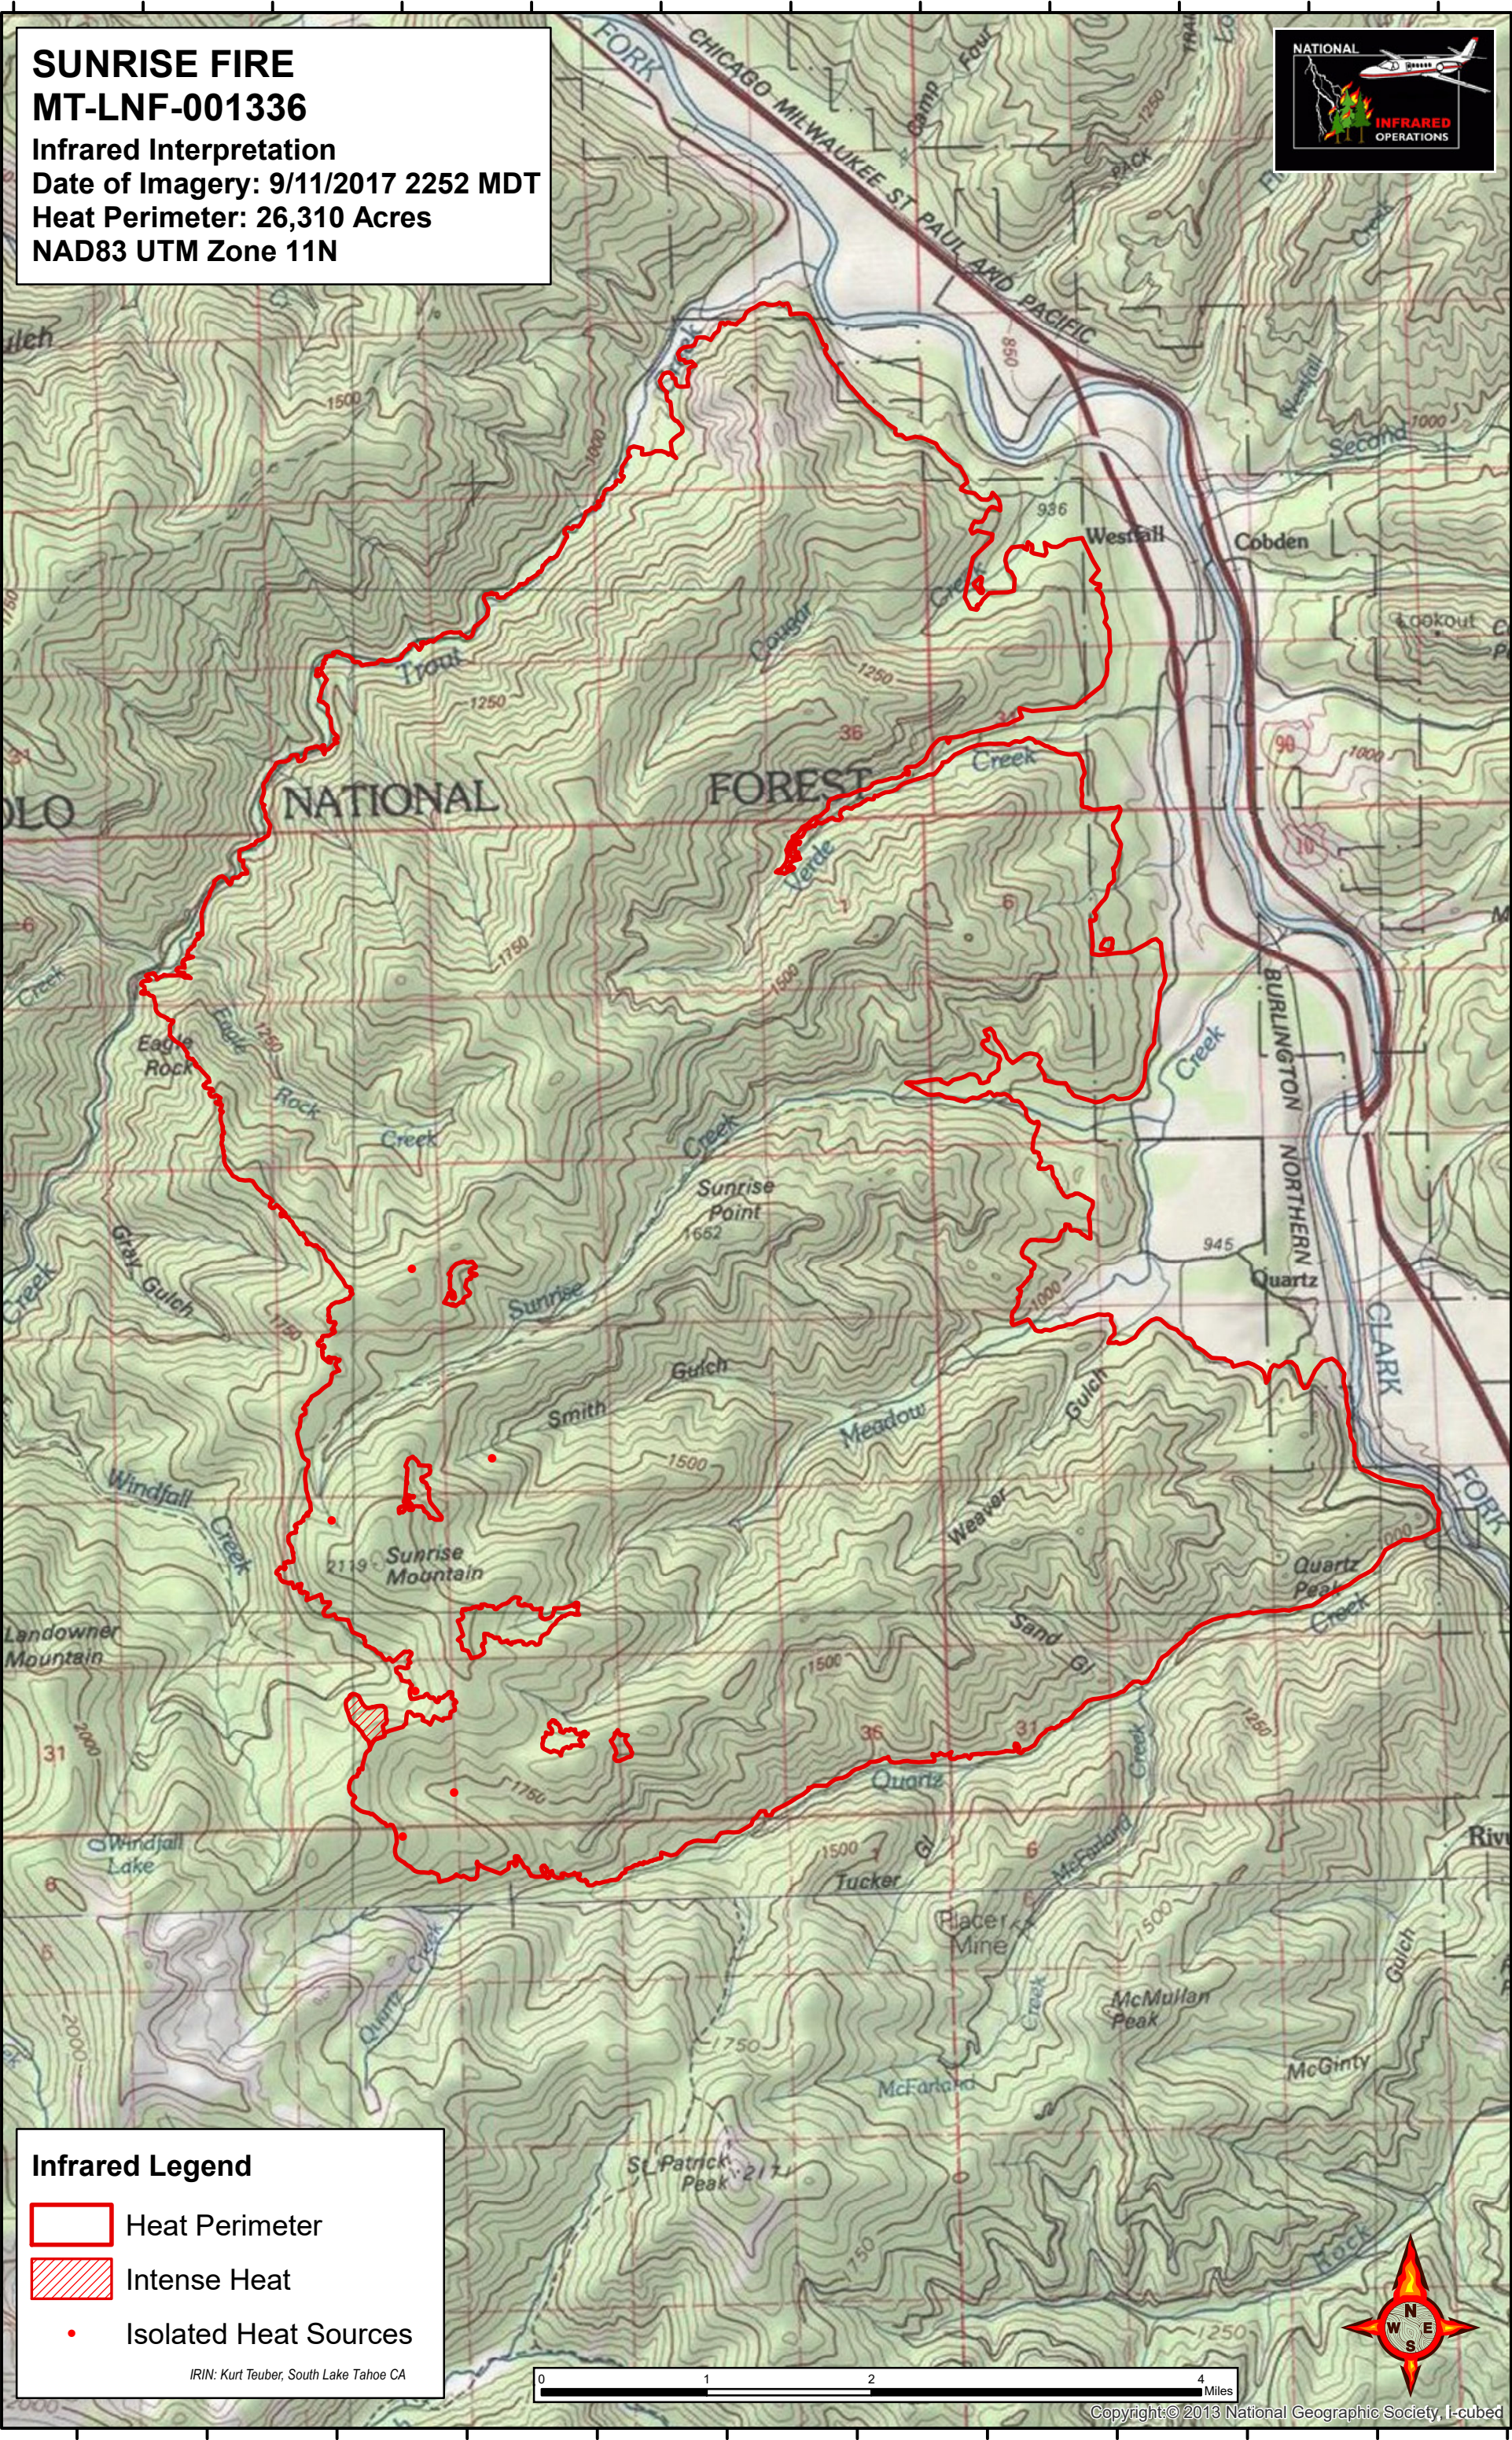

SUNRISE FIRE
MT-LNF-001336
 Infrared Interpretation
 Date of Imagery: 9/11/2017 2252 MDT
 Heat Perimeter: 26,310 Acres
 NAD83 UTM Zone 11N

Infrared Legend

-  Heat Perimeter
-  Intense Heat
-  Isolated Heat Sources

IRIN: Kurt Teuber, South Lake Tahoe CA