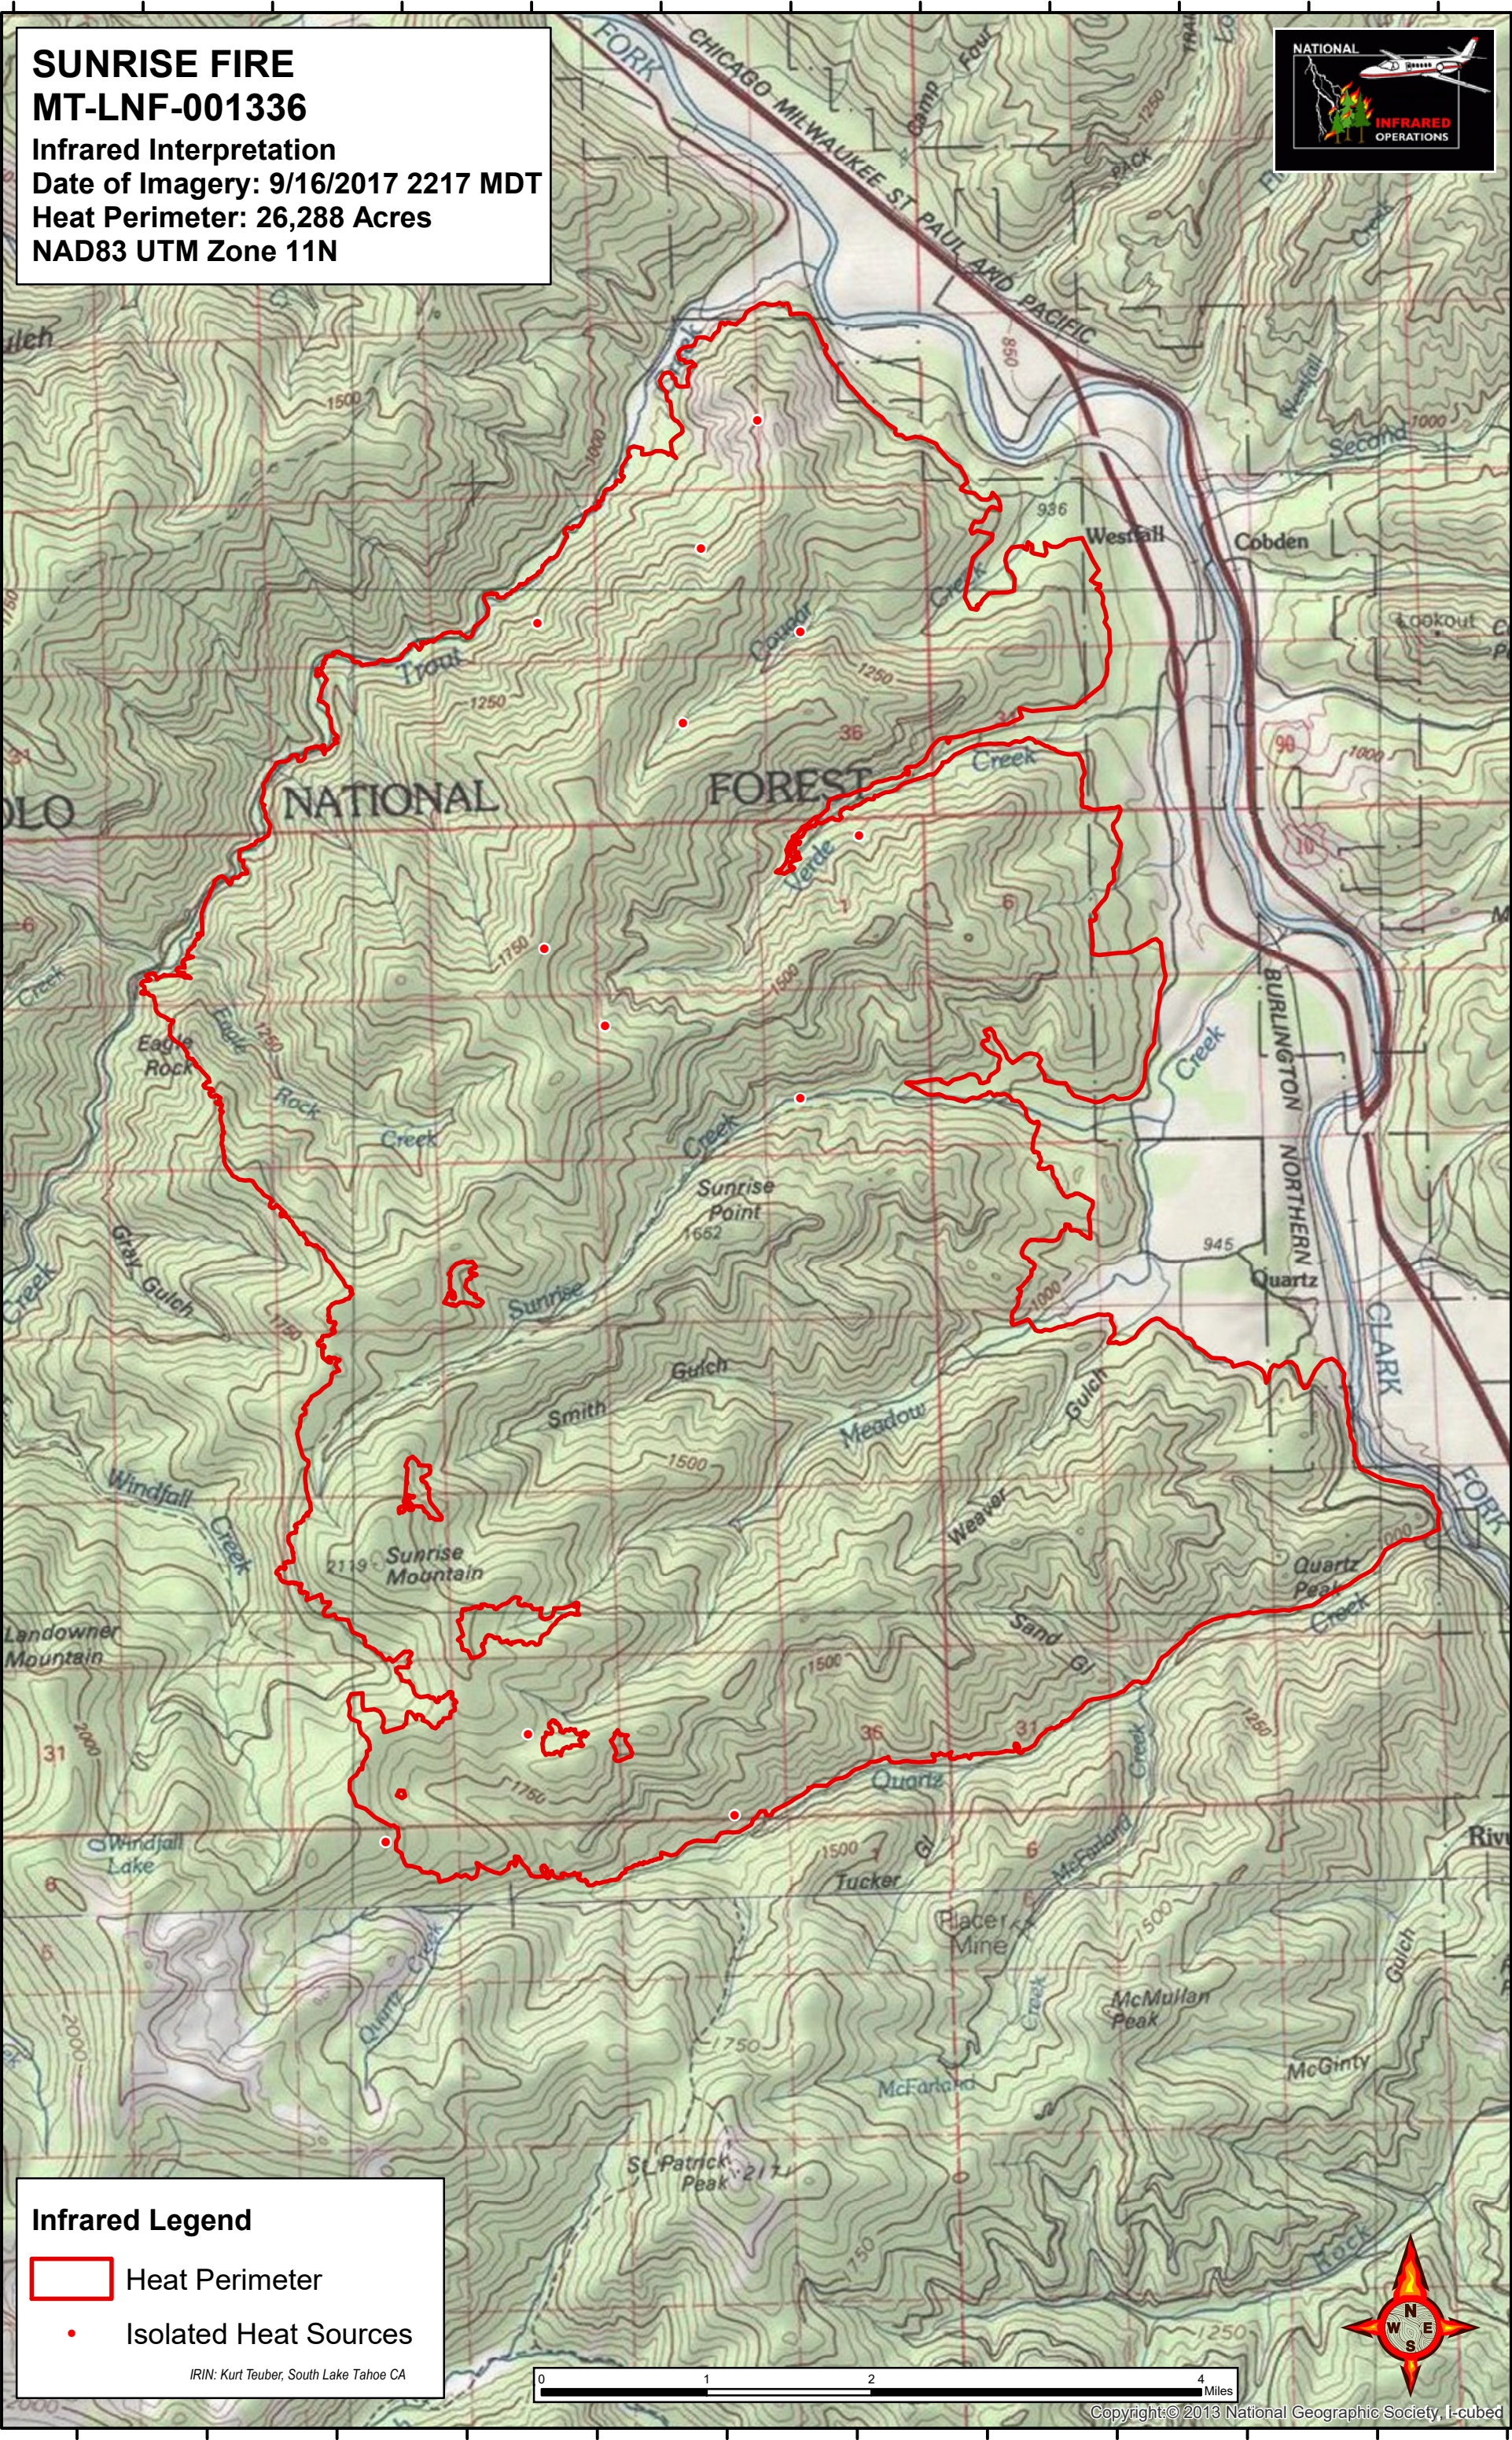

SUNRISE FIRE
MT-LNF-001336
 Infrared Interpretation
 Date of Imagery: 9/16/2017 2217 MDT
 Heat Perimeter: 26,288 Acres
 NAD83 UTM Zone 11N

Infrared Legend

- Heat Perimeter
- Isolated Heat Sources

IRIN: Kurt Teuber, South Lake Tahoe CA