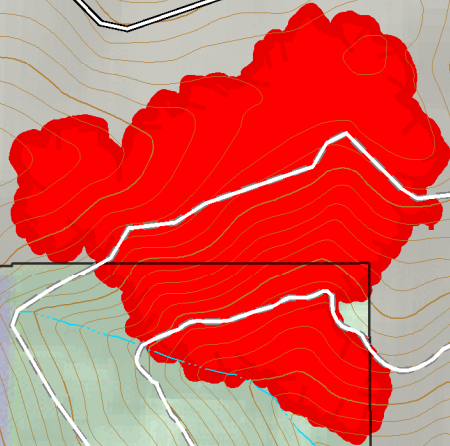

Peoples Creek Fire

IAP Map

17 August 2017

77 Acres as of 08/16/2017 01:00

Div P

Camp

Unimproved Landing Area

Wildfire Daily Fire Perimeter

Heat Perimeter

IR Scattered Heat

OWNER

Weyerhaeuser

FS

MT_State