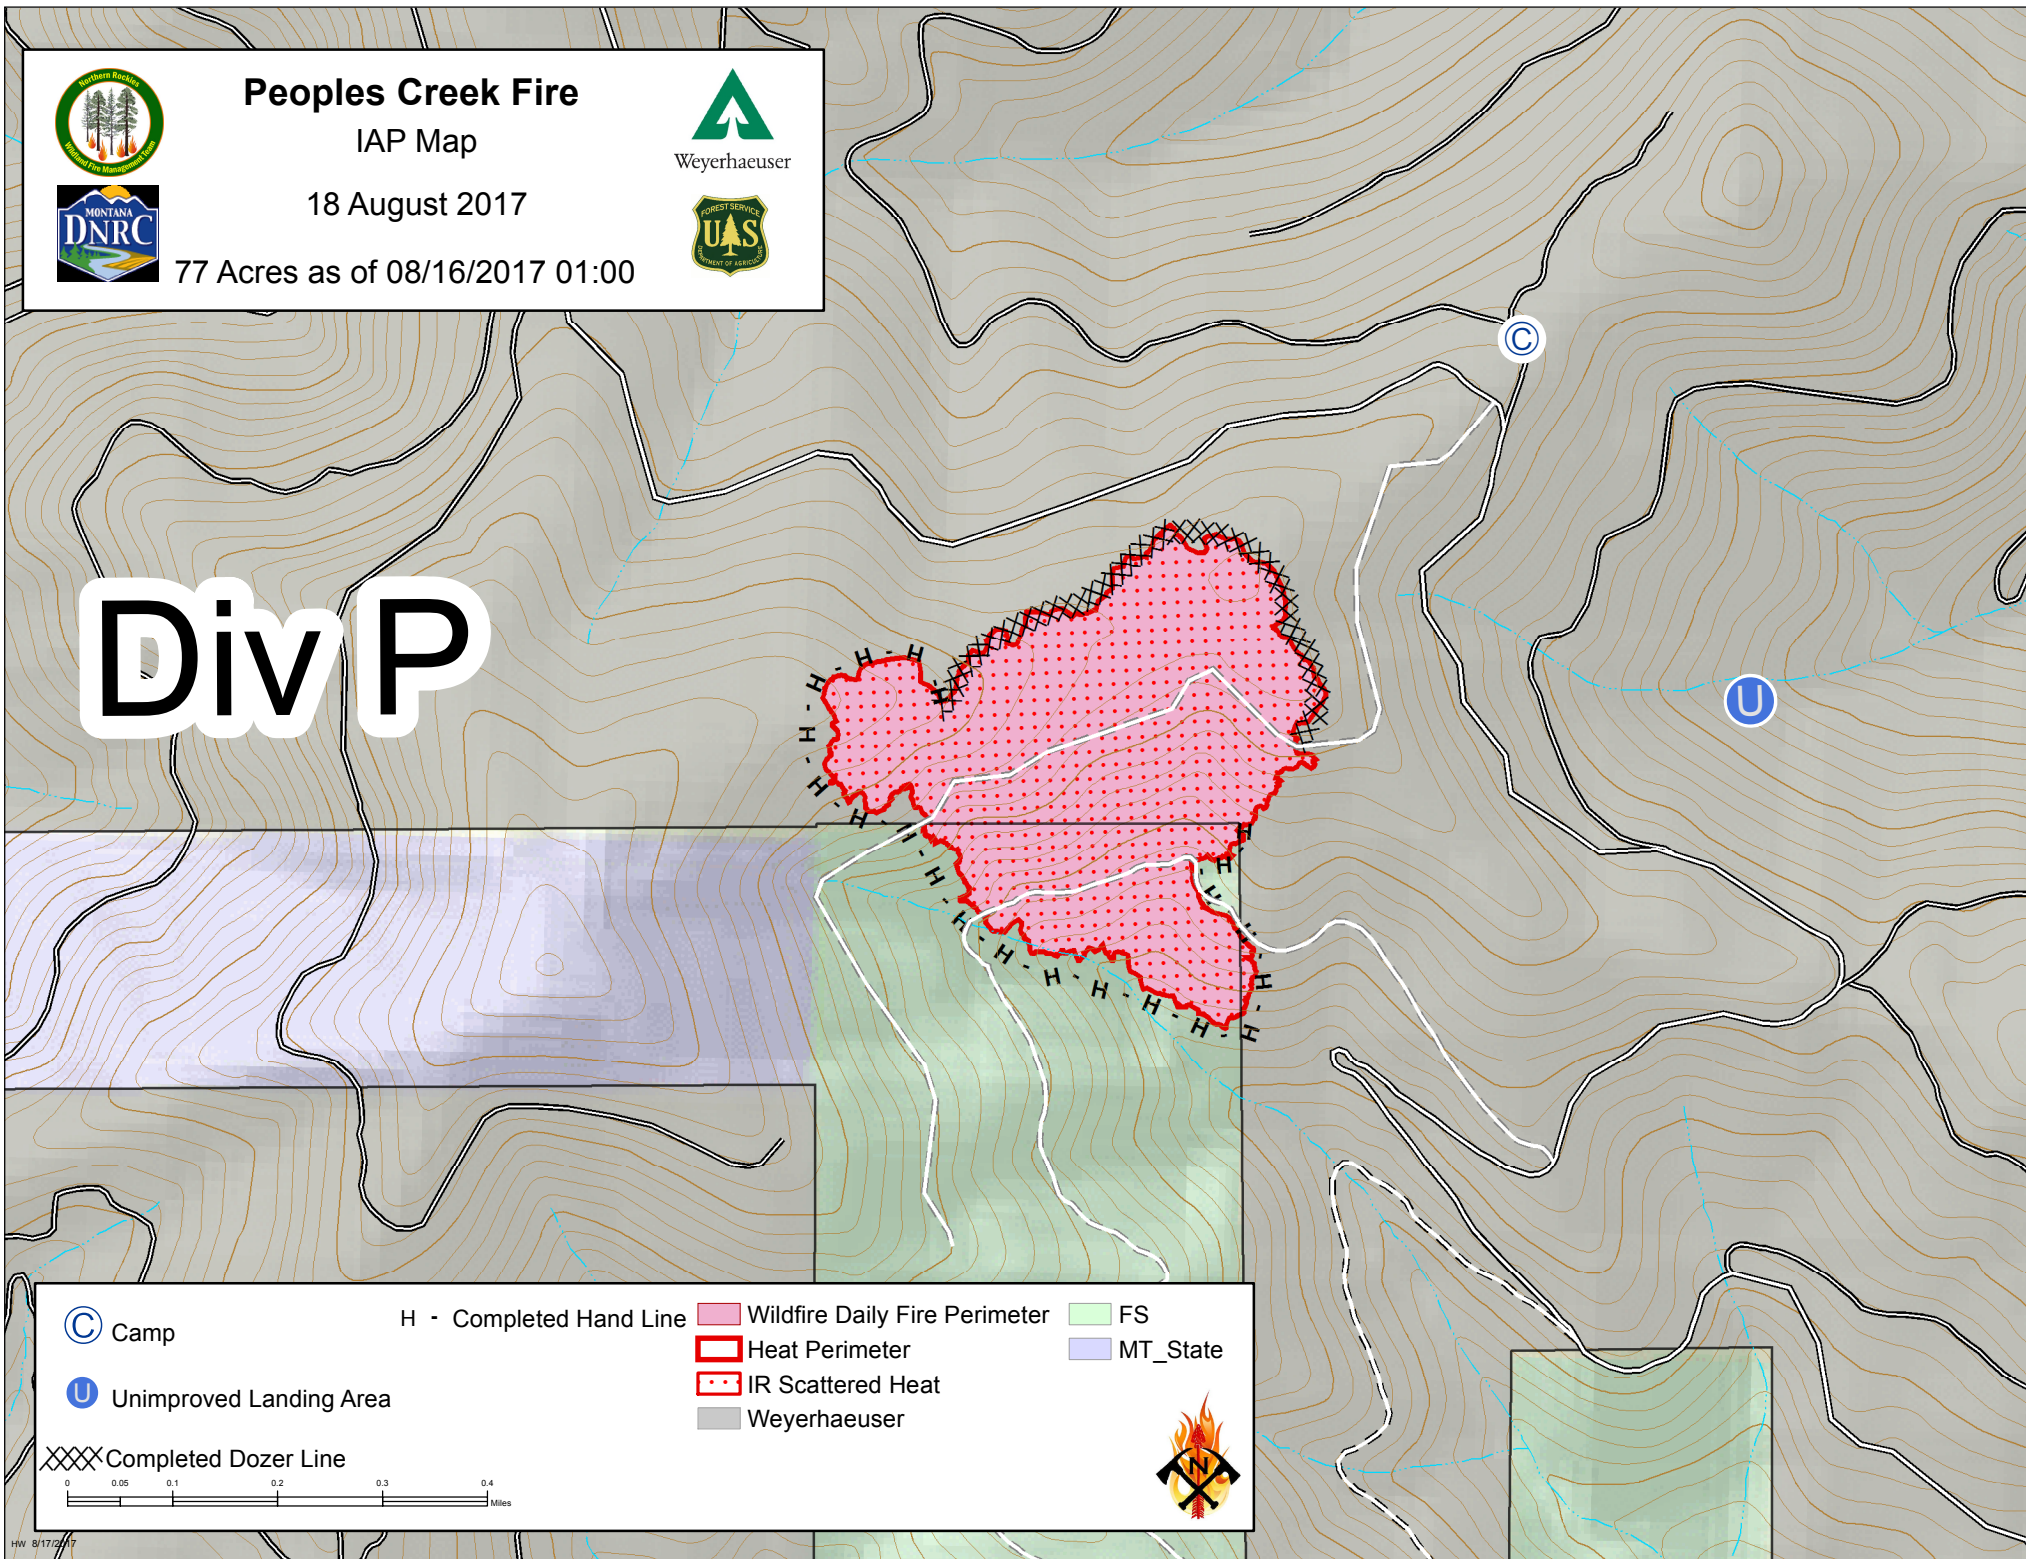

Peoples Creek Fire

IAP Map

18 August 2017

77 Acres as of 08/16/2017 01:00

Weyerhaeuser

Div P

Camp

Unimproved Landing Area

H - Completed Hand Line

Wildfire Daily Fire Perimeter

FS

Heat Perimeter

MT_State

IR Scattered Heat

Weyerhaeuser

Completed Dozer Line