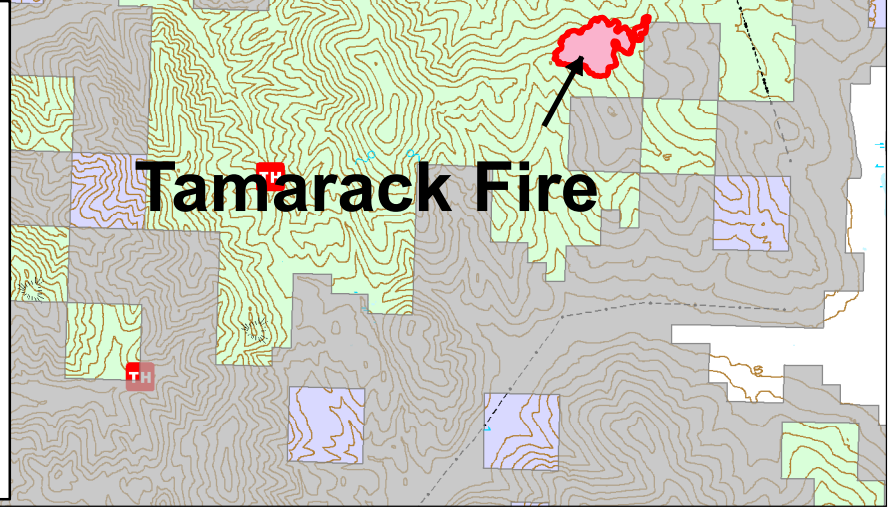

Peoples Creek Fire

Tamarack Fire

Tamarack Fire and Peoples Creek Fire

-  Wildfire Daily Fire Perimeter
-  Weyerhaeuser
-  BLM
-  Corp of Eng
-  FS
-  MT_State
-  Other_Private
-  Stimson_Lumber
-  USFWS

Information Map 18 August 2017
 Peoples Creek Fire 77 Acres
 Tamarack Fire 340 Acres

Weyerhaeuser