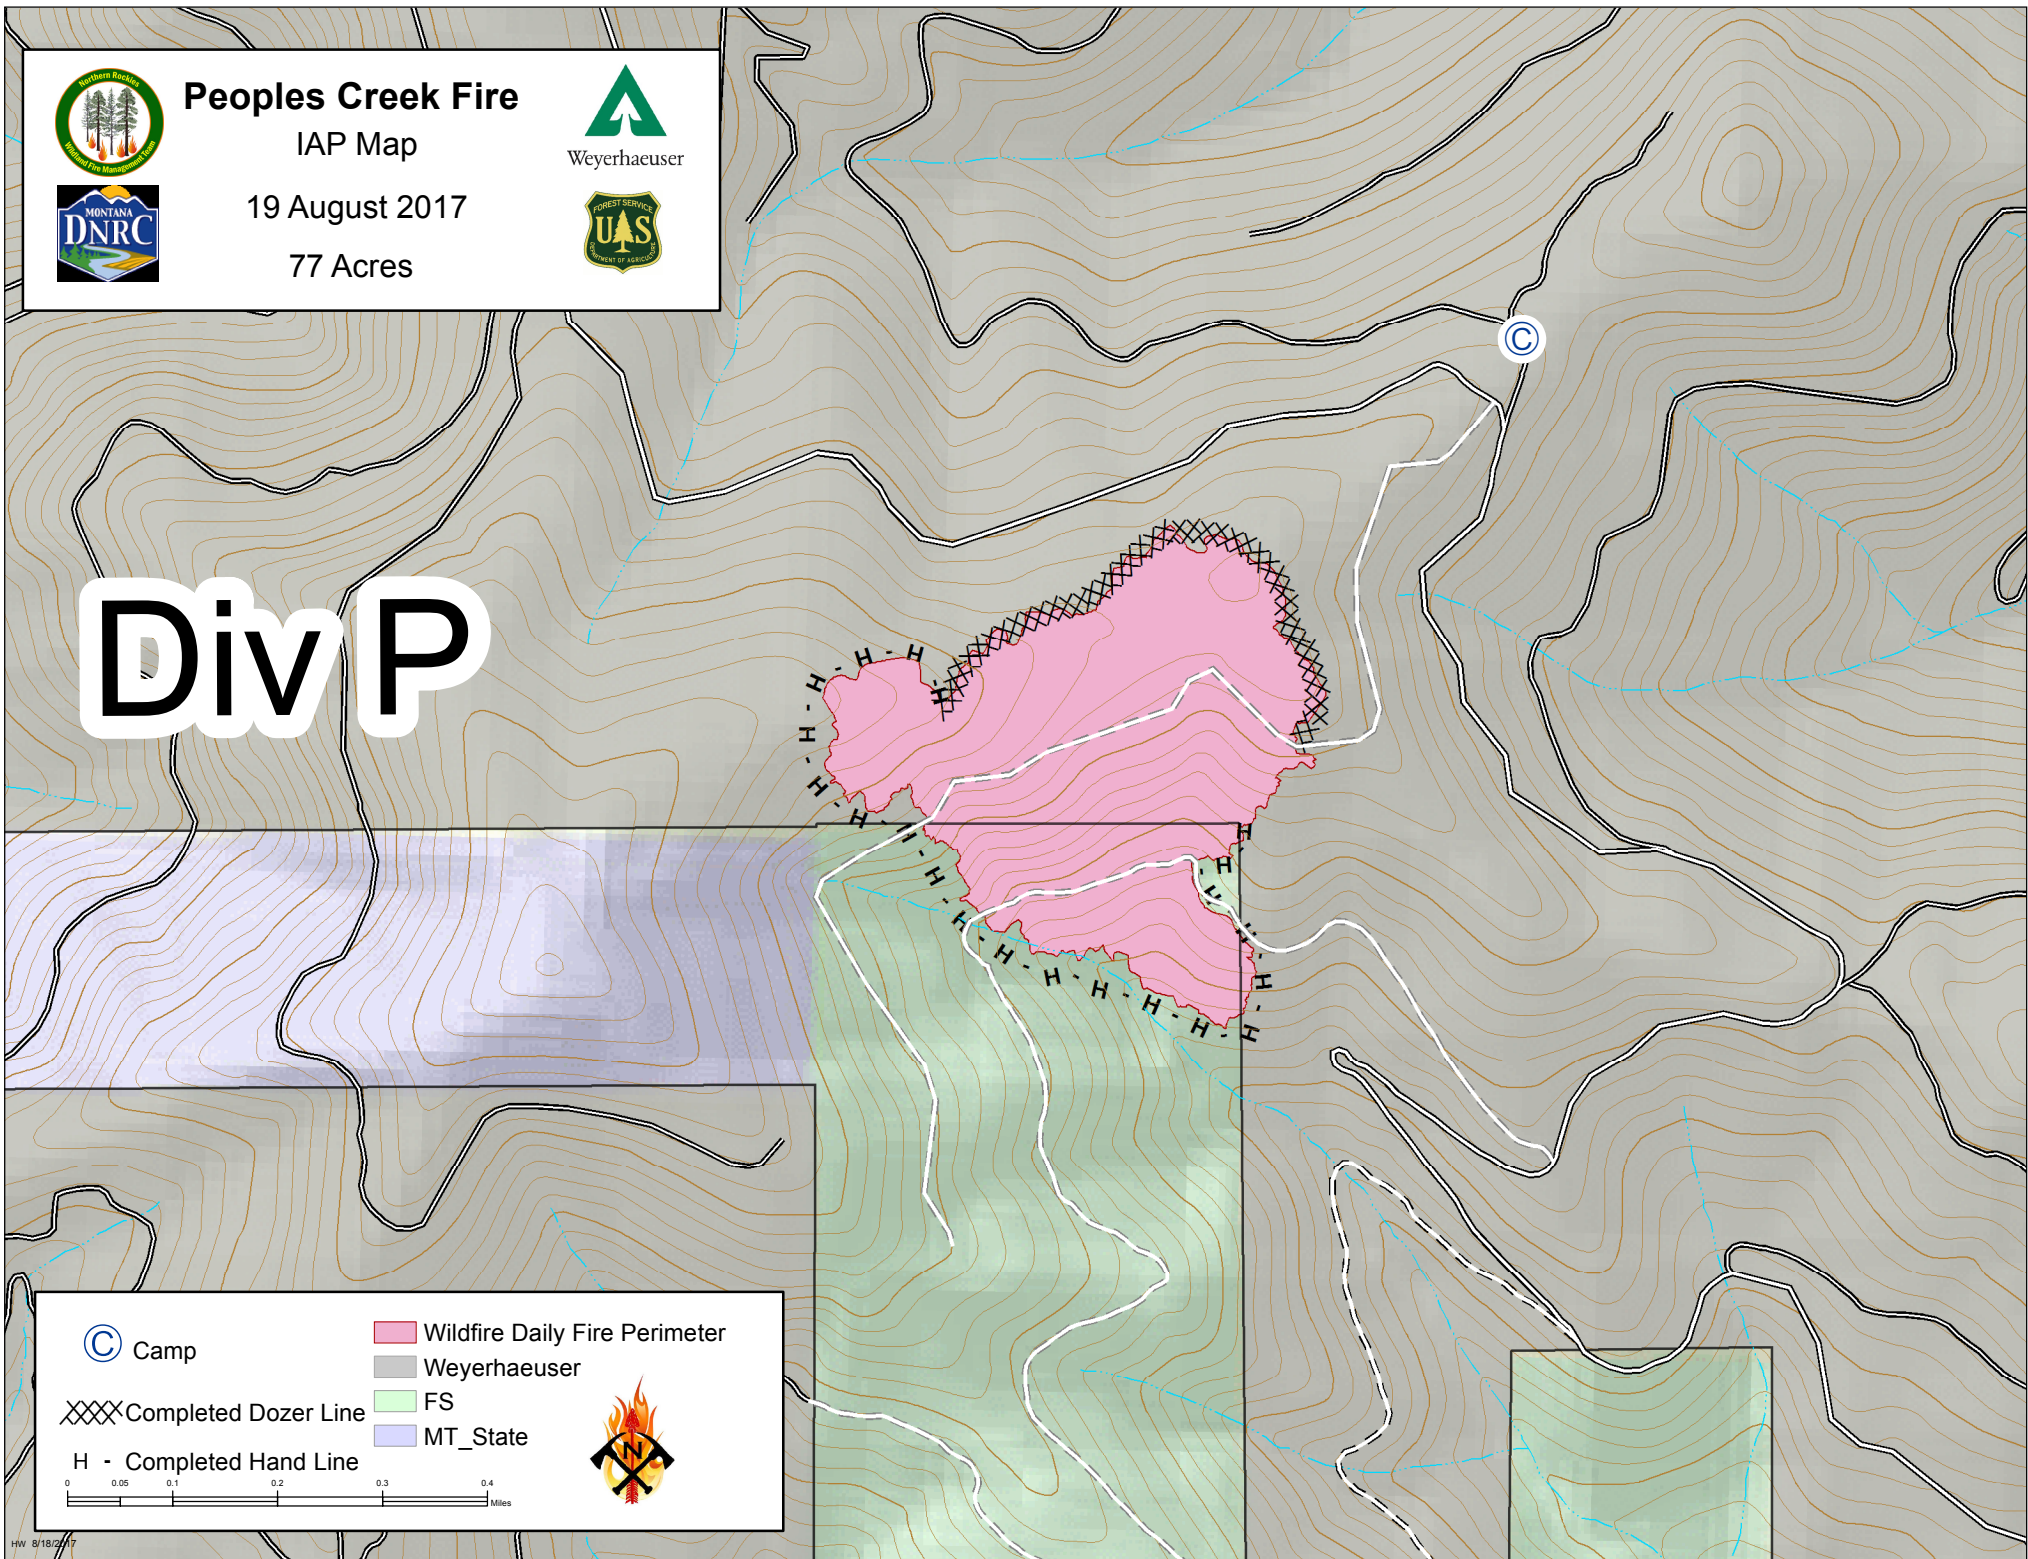

Peoples Creek Fire

IAP Map

19 August 2017

77 Acres

Weyerhaeuser

Div P

Camp

Wildfire Daily Fire Perimeter

Weyerhaeuser

Completed Dozer Line

FS

H - Completed Hand Line

MT_State