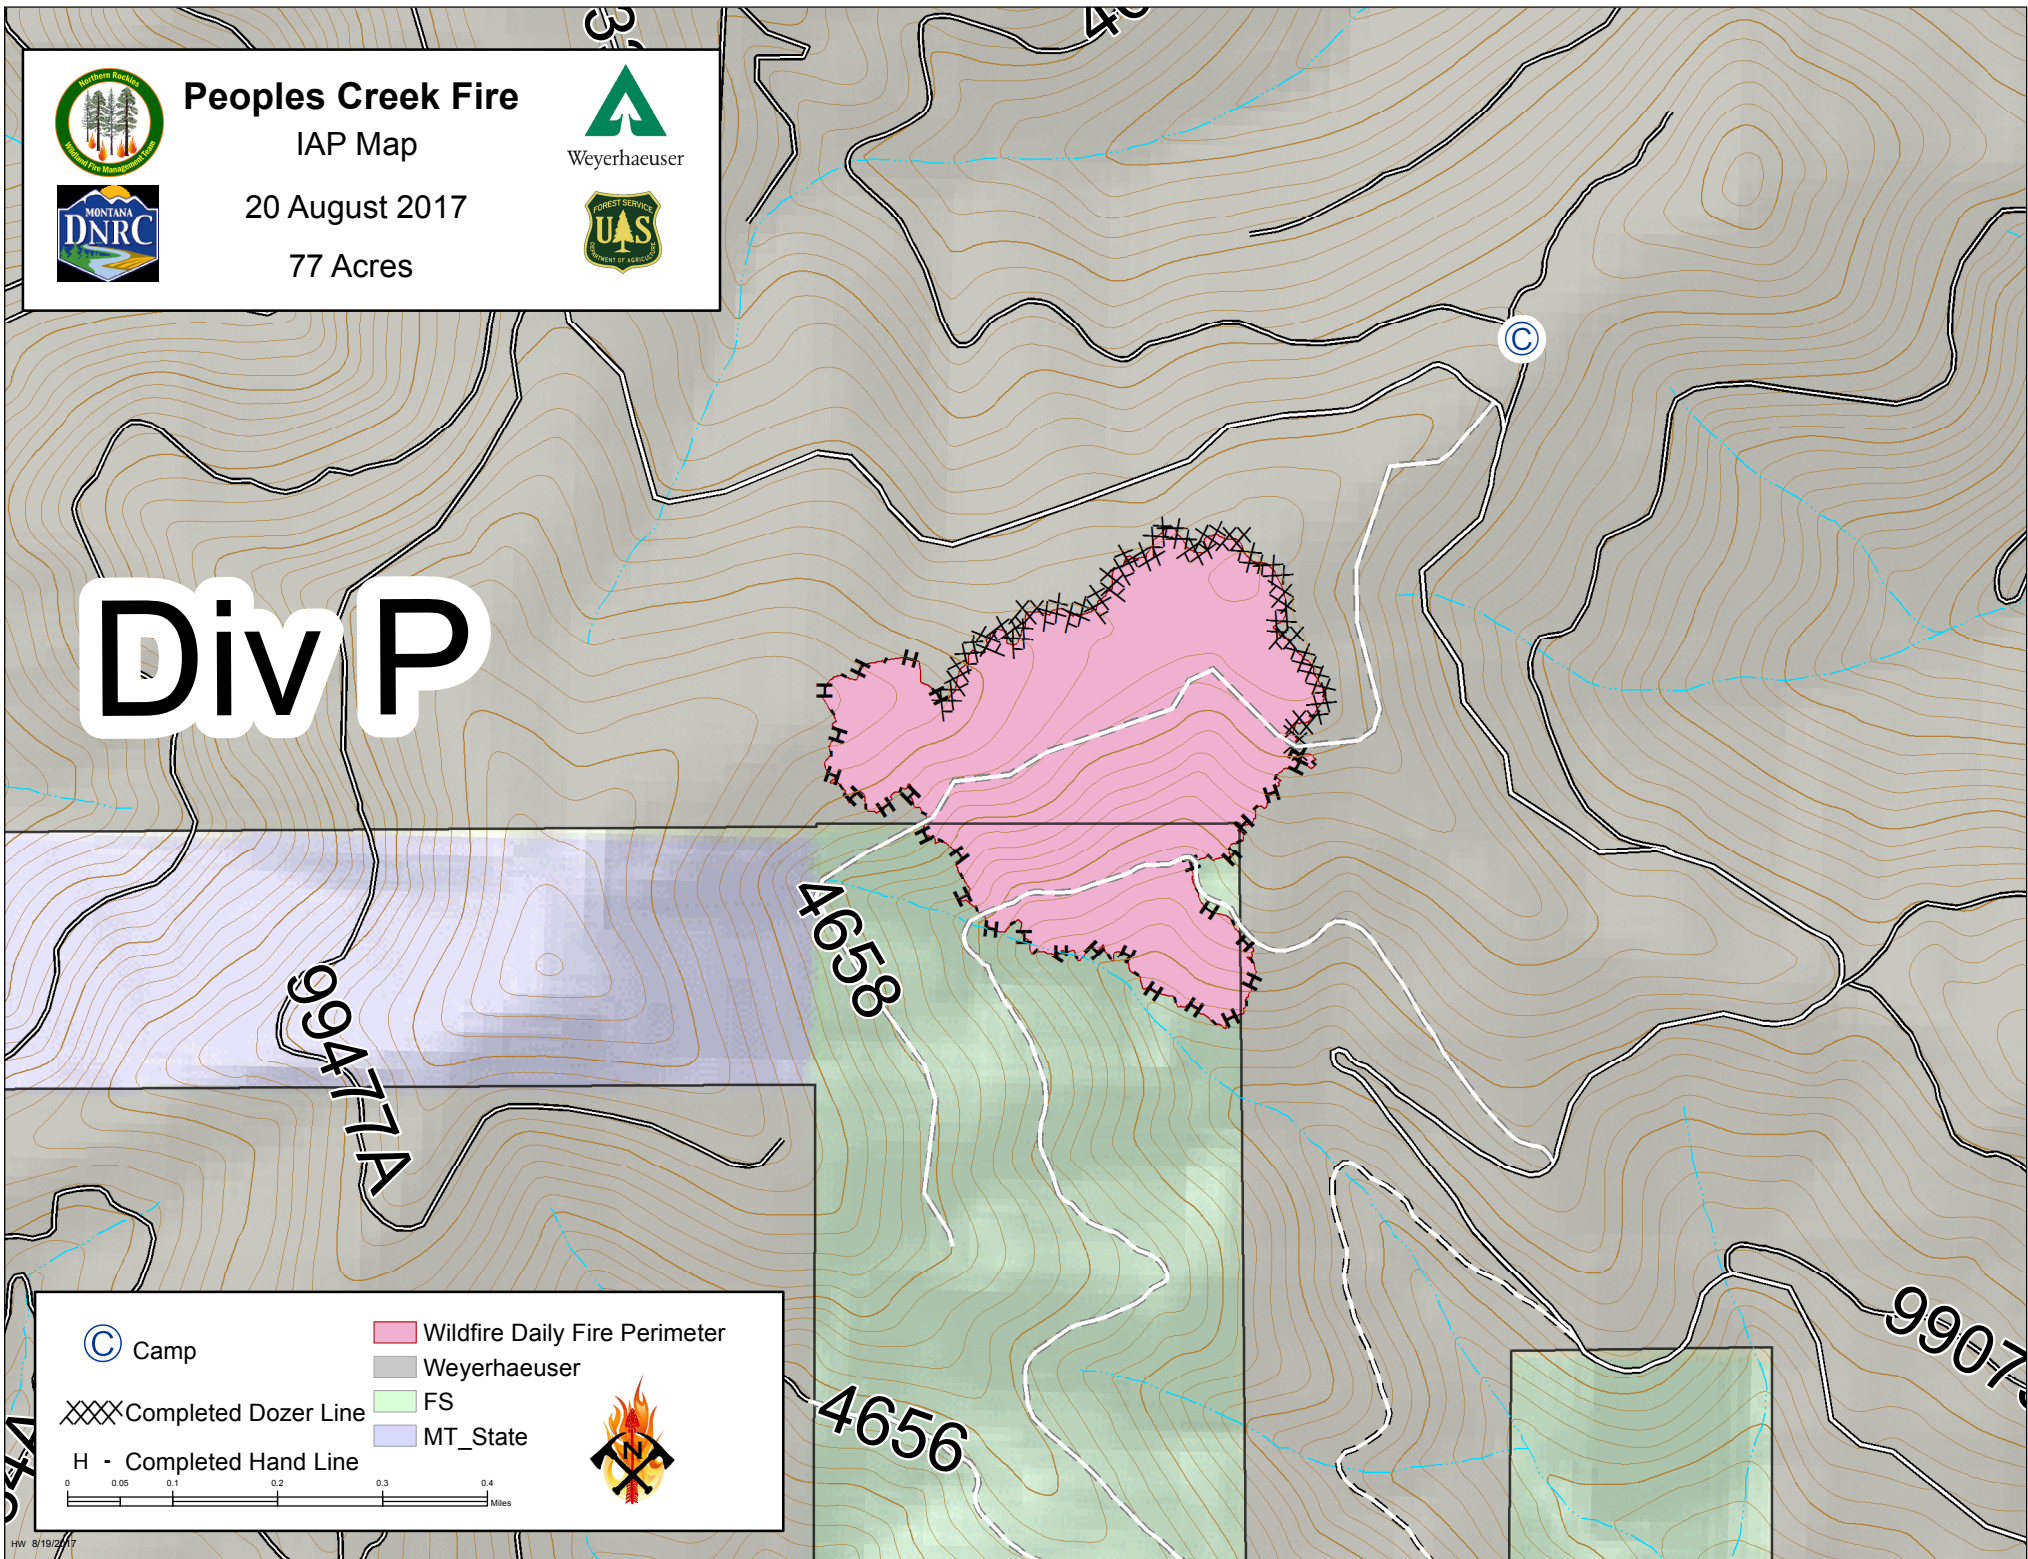

Peoples Creek Fire

IAP Map

20 August 2017

77 Acres

Weyerhaeuser

Div P

Camp

Wildfire Daily Fire Perimeter

Weyerhaeuser

FS

MT_State

XXXX Completed Dozer Line

H - Completed Hand Line