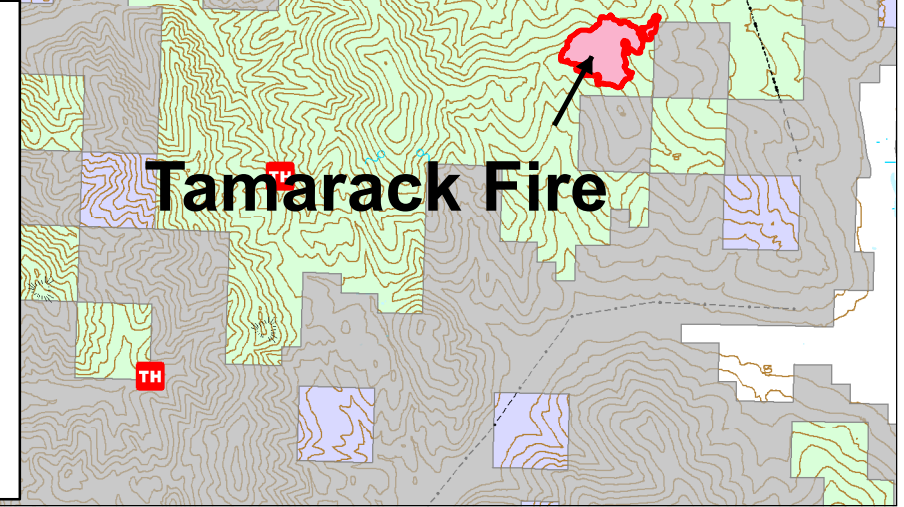

Tamarack Fire and Peoples Creek Fire

- Wildfire Perimeter
- Weyerhaeuser
- BLM
- Corp of Eng
- FS
- MT_State
- Other_Private
- Stimson_Lumber
- USFWS

Information Map 20 August 2017
Peoples Creek Fire 77 Acres
Tamarack Fire 407 Acres

Weyerhaeuser