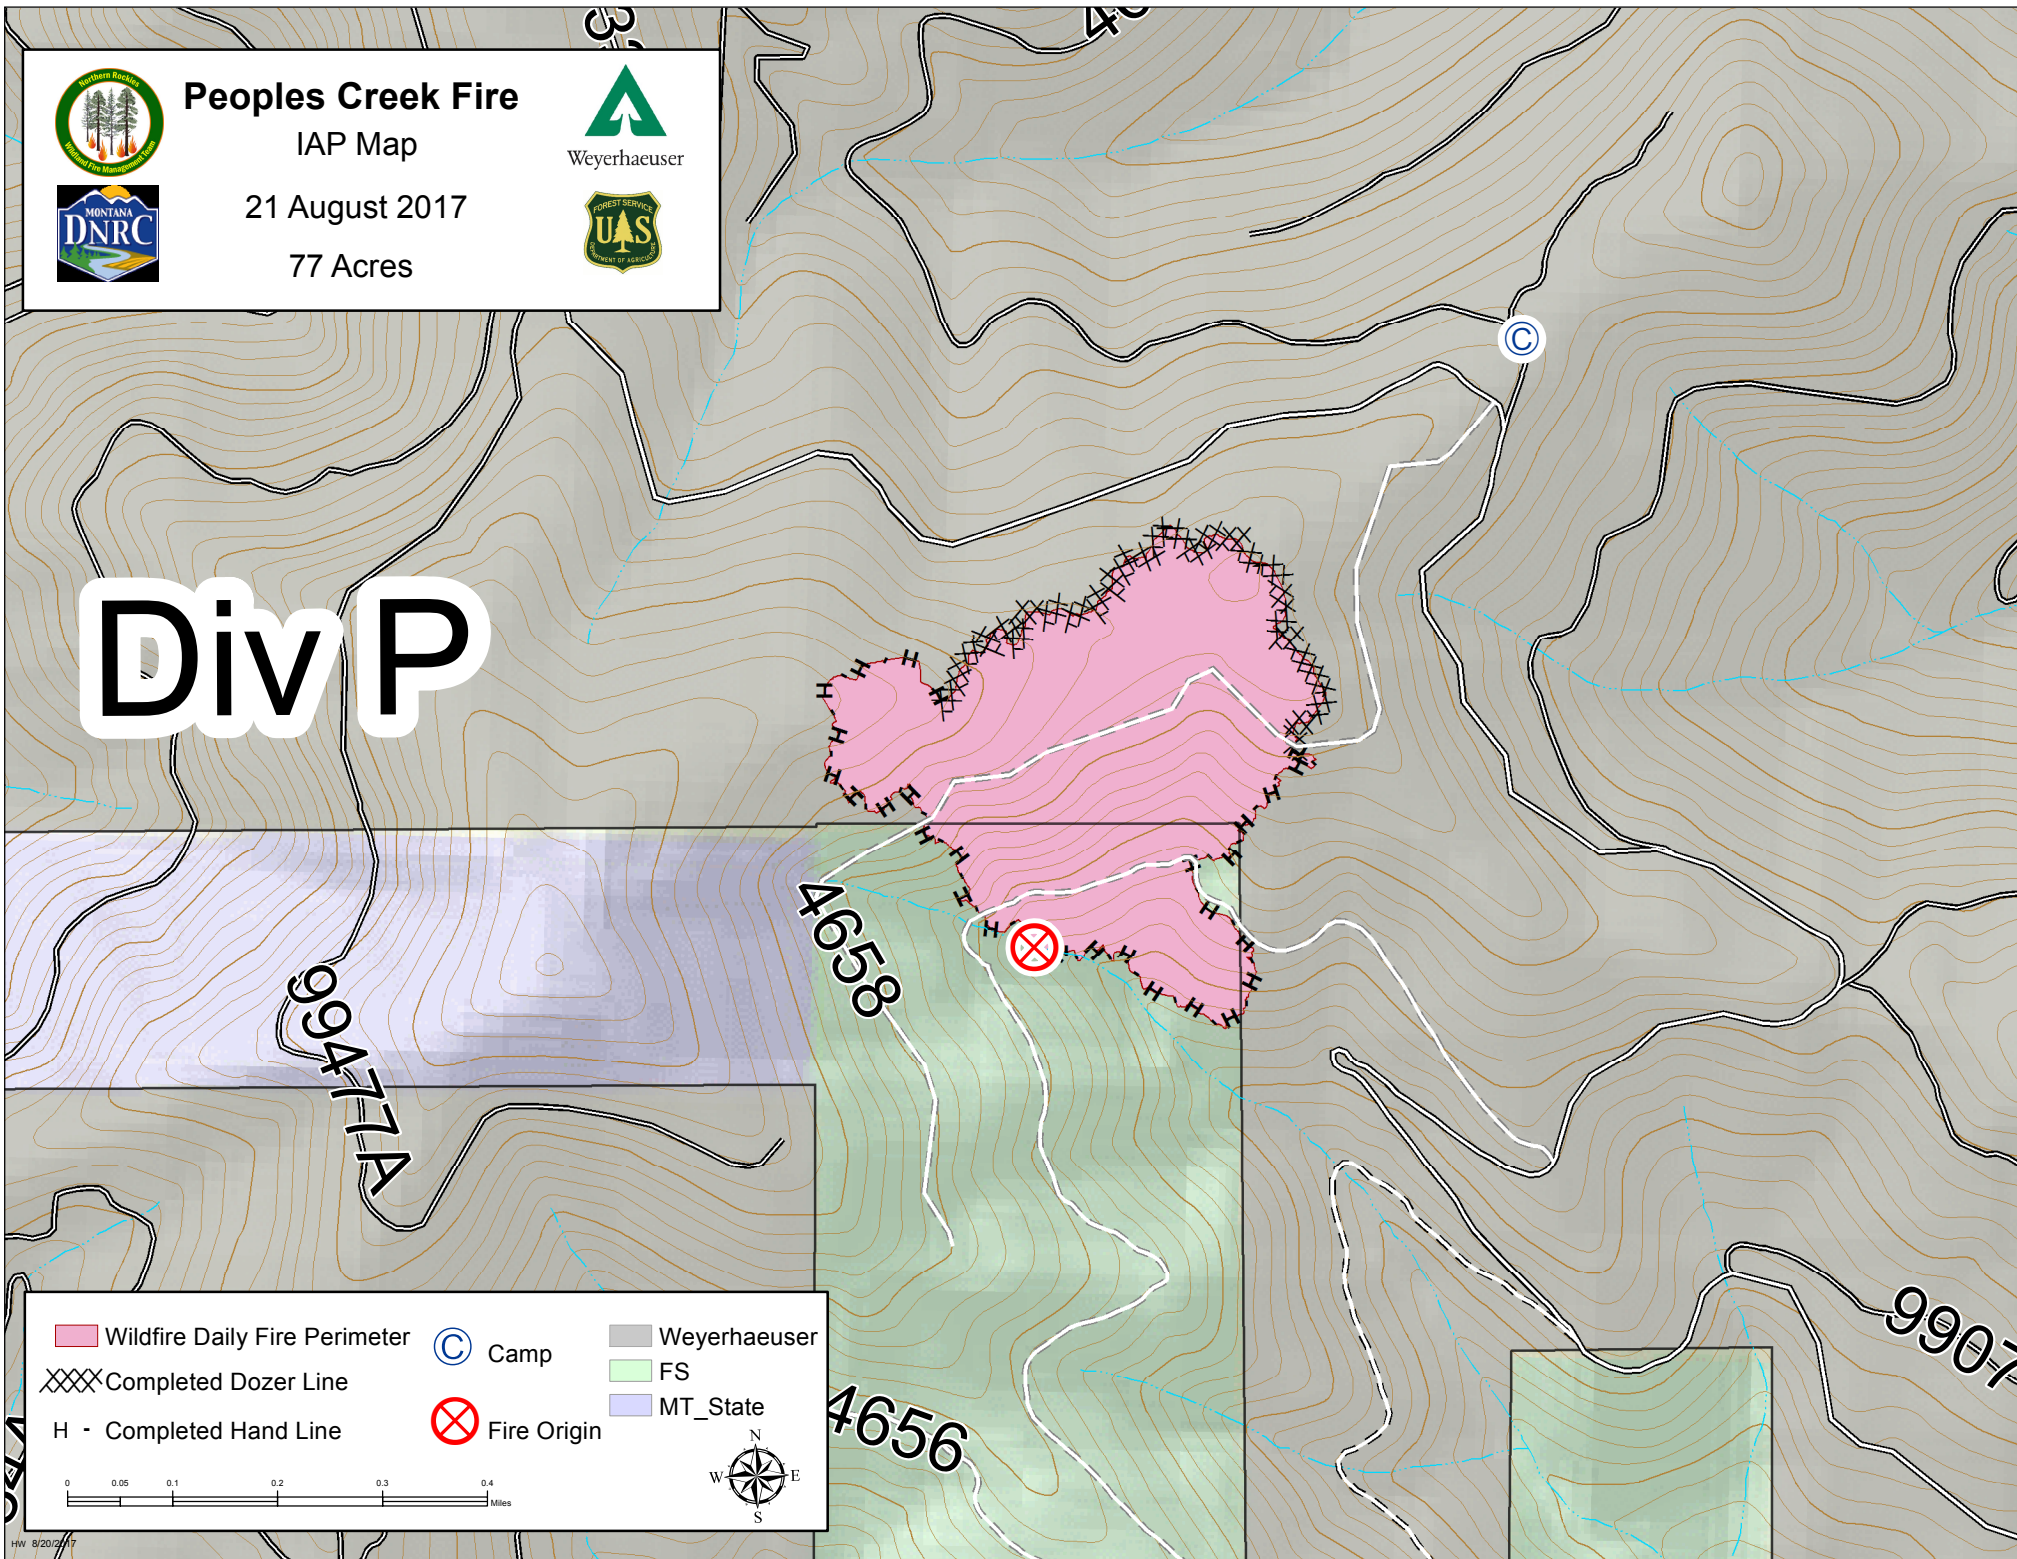

Peoples Creek Fire

IAP Map

21 August 2017

77 Acres

Weyerhaeuser

Div P

- Wildfire Daily Fire Perimeter
- Camp
- Weyerhaeuser
- Completed Dozer Line
- FS
- Completed Hand Line
- Fire Origin
- MT_State