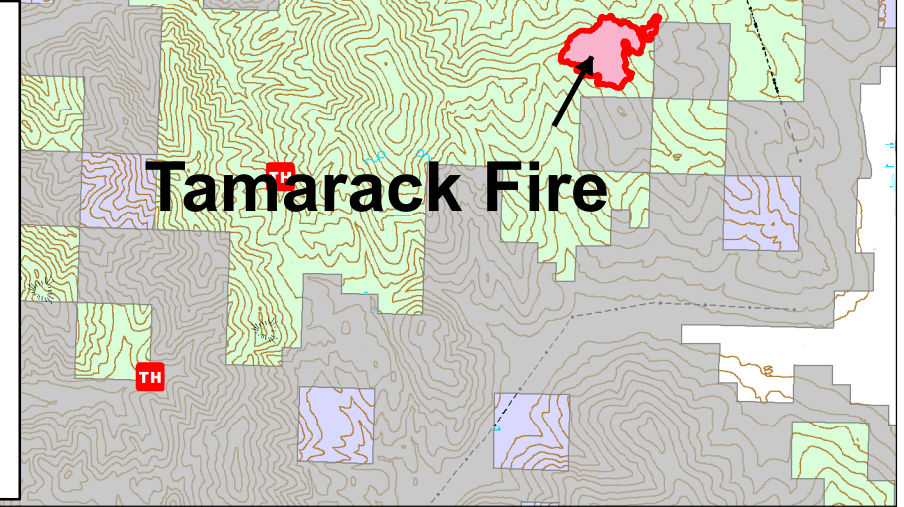

Tamarack Fire and Peoples Creek Fire

-  Wildfire Perimeter
-  Weyerhaeuser
-  BLM
-  Corp of Eng
-  FS
-  MT_State
-  Other_Private
-  Stimson_Lumber
-  USFWS

Information Map 21 August 2017
 Peoples Creek Fire 77 Acres
 Tamarack Fire 407 Acres

Weyerhaeuser

Tamarack Fire