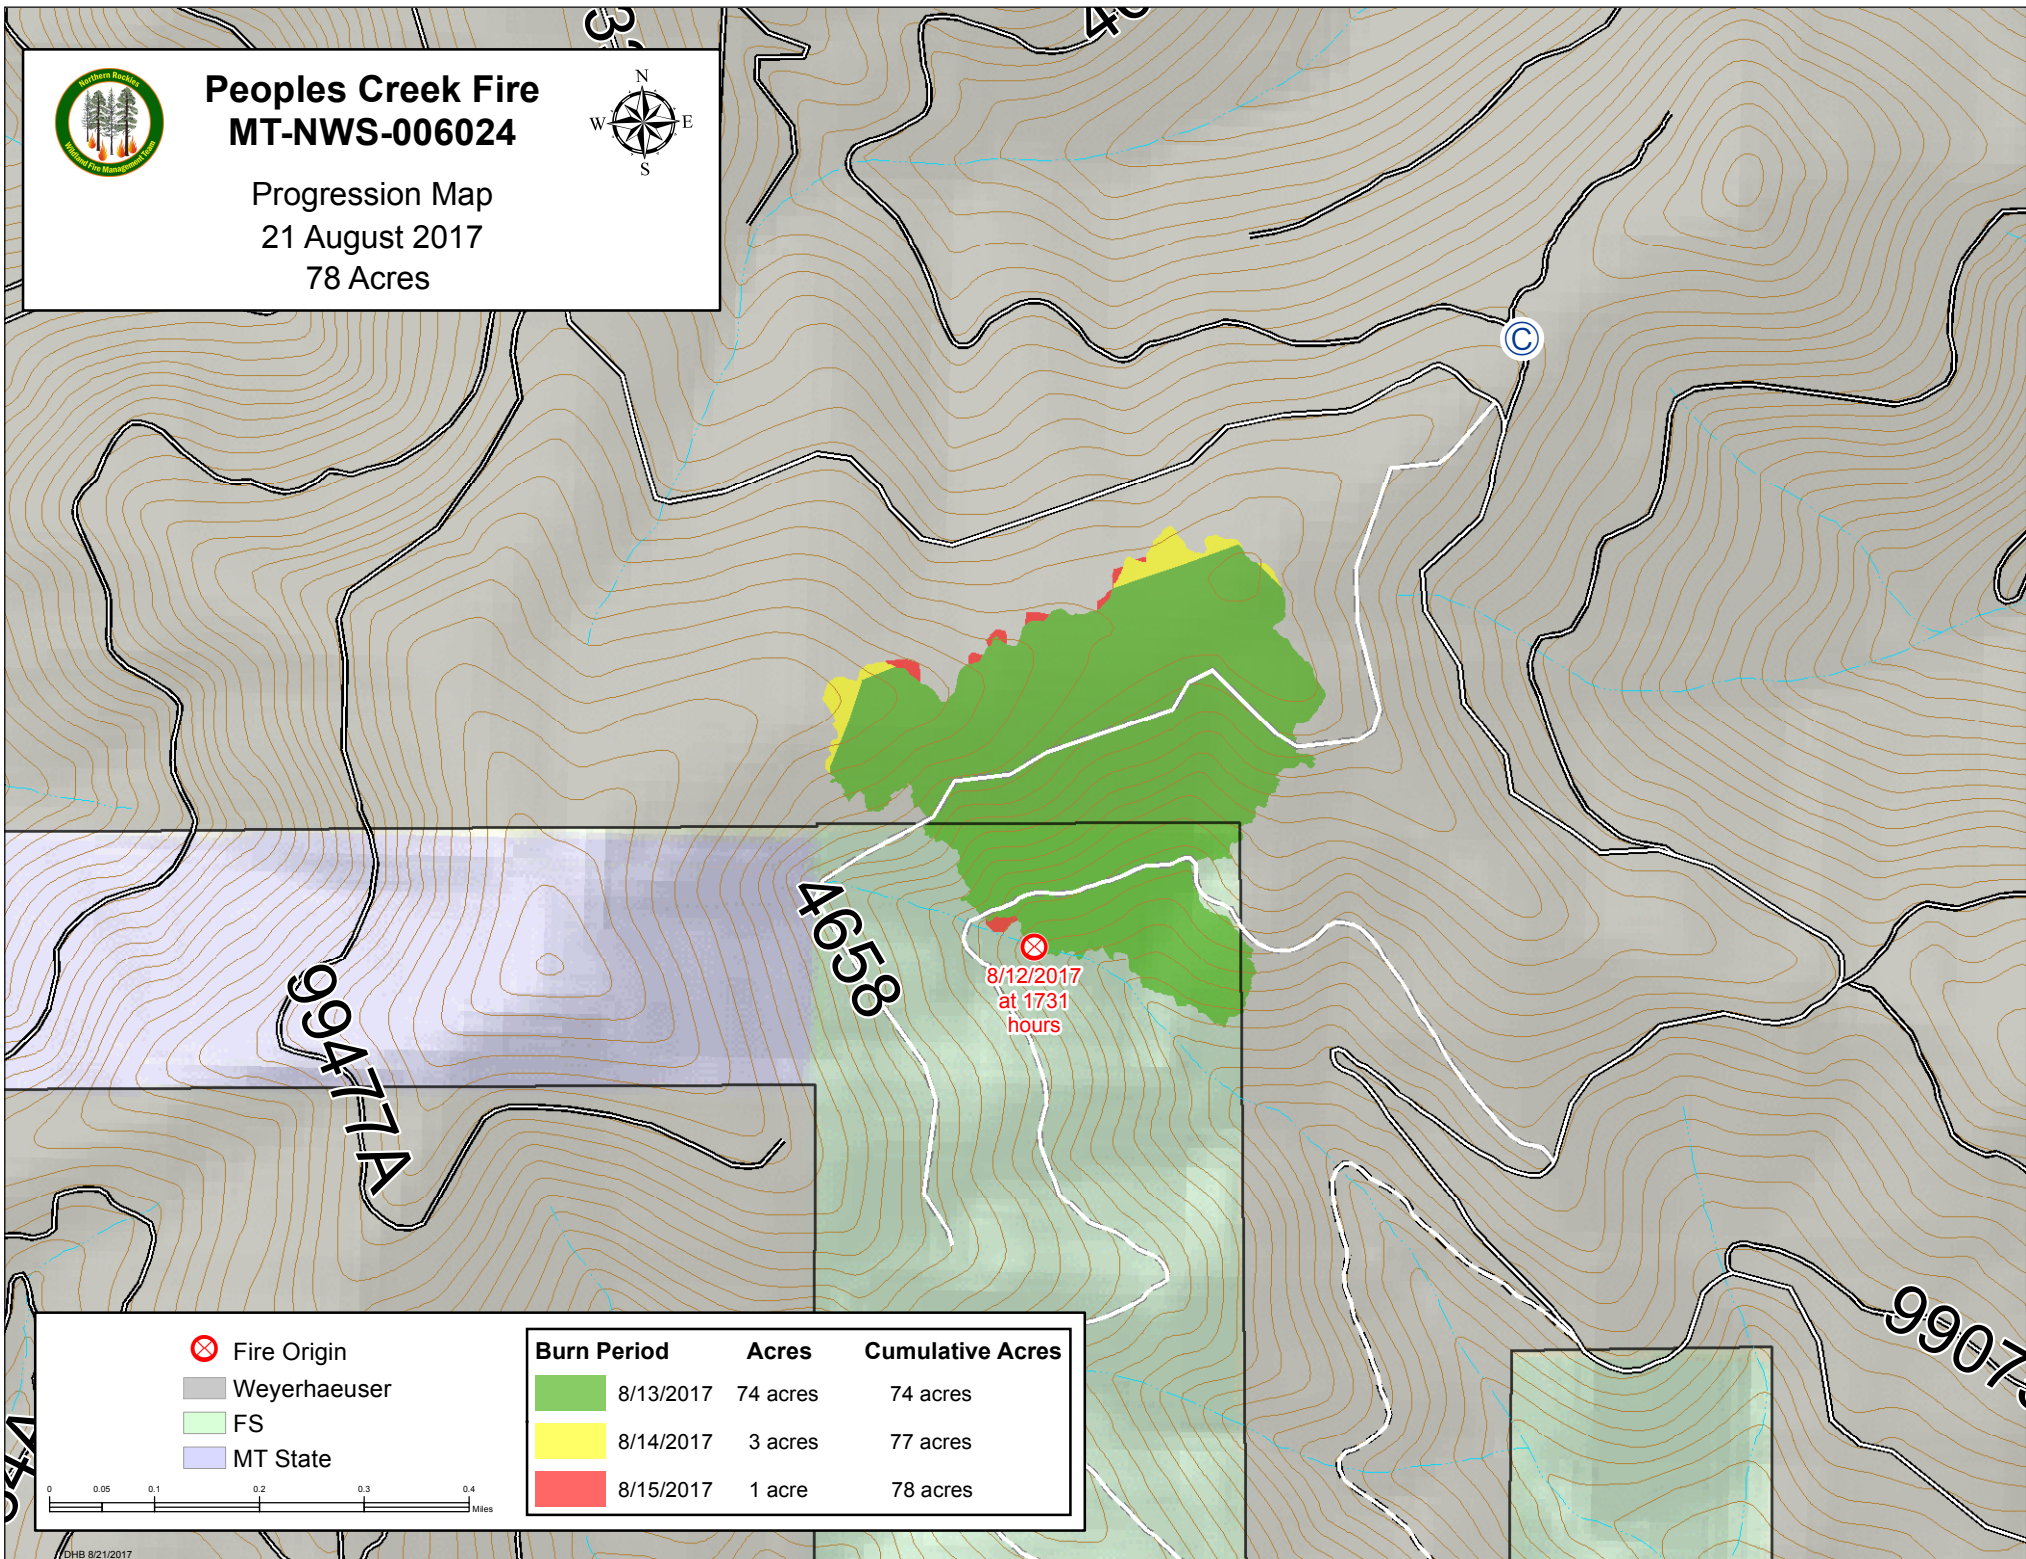

Peoples Creek Fire MT-NWS-006024

Progression Map
21 August 2017
78 Acres

- Fire Origin
- Weyerhaeuser
- FS
- MT State

Burn Period	Acres	Cumulative Acres
8/13/2017	74 acres	74 acres
8/14/2017	3 acres	77 acres
8/15/2017	1 acre	78 acres