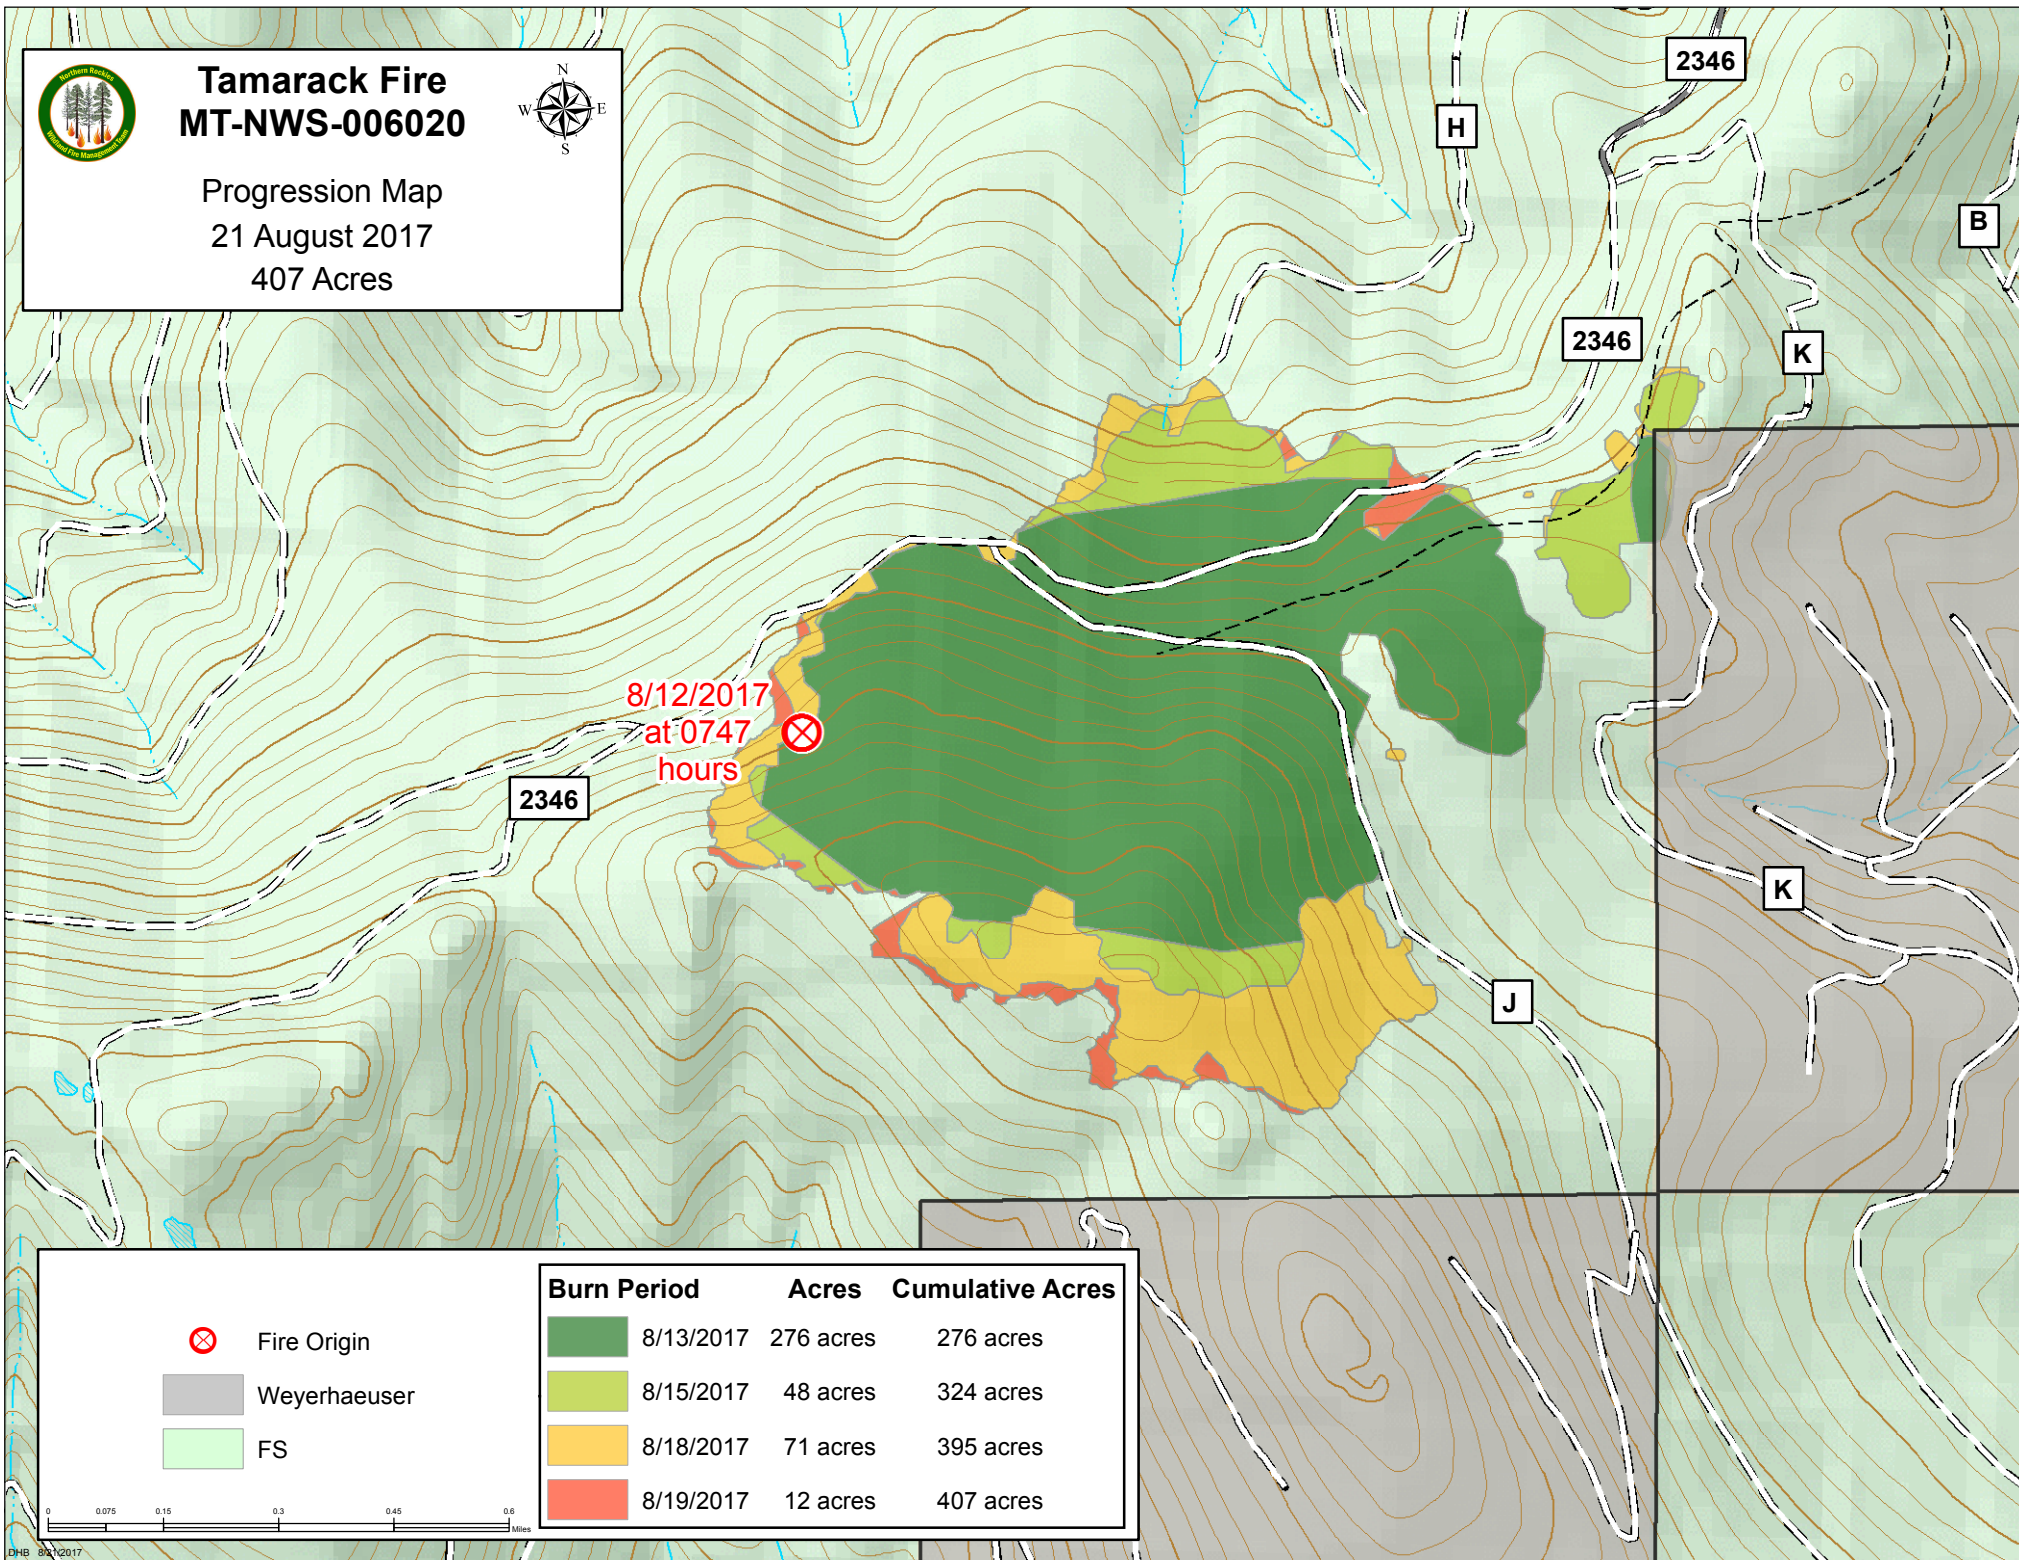

# Tamarack Fire MT-NWS-006020

Progression Map  
21 August 2017  
407 Acres

8/12/2017  
at 0747  
hours

2346

H

2346

B

2346

K

K

J

Fire Origin

Weyerhaeuser

FS

Burn Period	Acres	Cumulative Acres
 8/13/2017	276 acres	276 acres
 8/15/2017	48 acres	324 acres
 8/18/2017	71 acres	395 acres
 8/19/2017	12 acres	407 acres