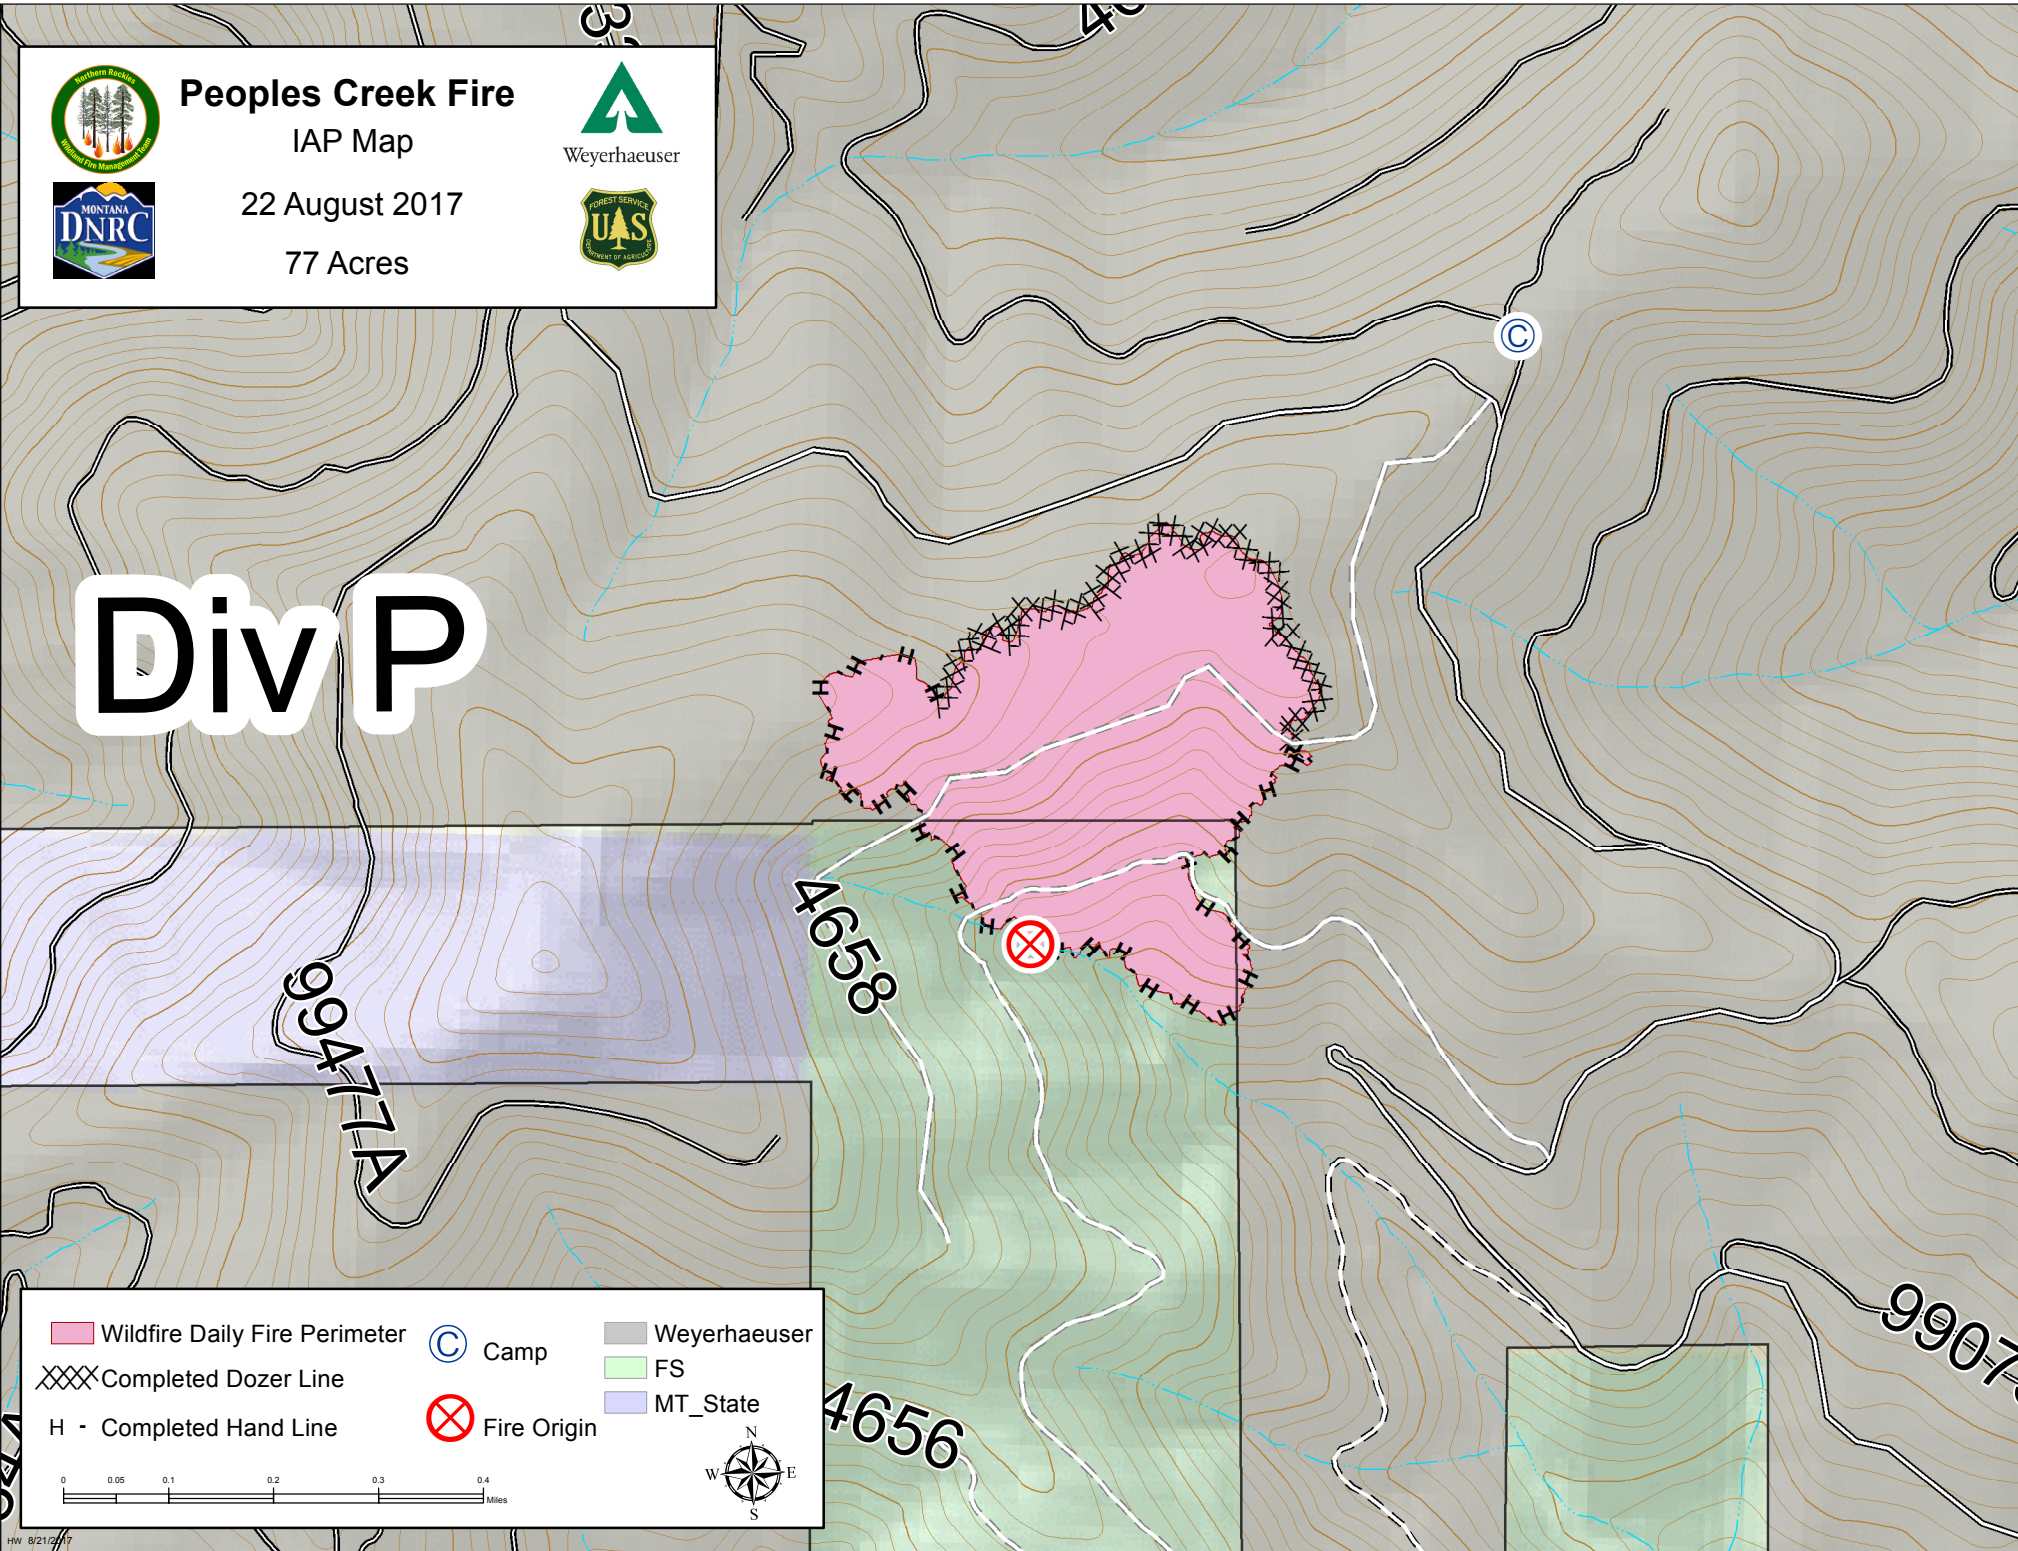

# Peoples Creek Fire

IAP Map

22 August 2017

77 Acres

Weyerhaeuser

# Div P

Wildfire Daily Fire Perimeter	Camp	Weyerhaeuser
Completed Dozer Line	Fire Origin	FS
Completed Hand Line		MT_State

0 0.05 0.1 0.2 0.3 0.4 Miles