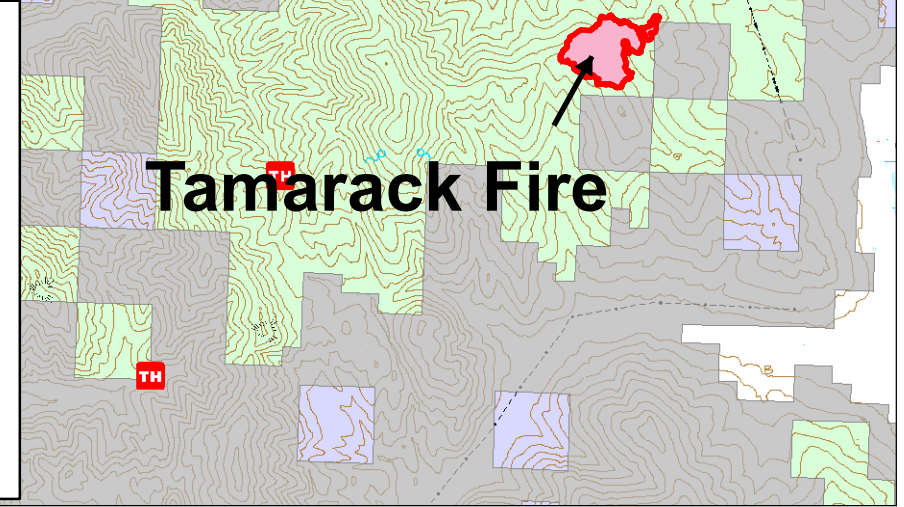

Tamarack Fire and Peoples Creek Fire

- Wildfire Perimeter
- Weyerhaeuser
- BLM
- Corp of Eng
- FS
- MT_State
- Other_Private
- Stimson_Lumber
- USFWS

Information Map 22 August 2017
Peoples Creek Fire 77 Acres
Tamarack Fire 407 Acres

Weyerhaeuser