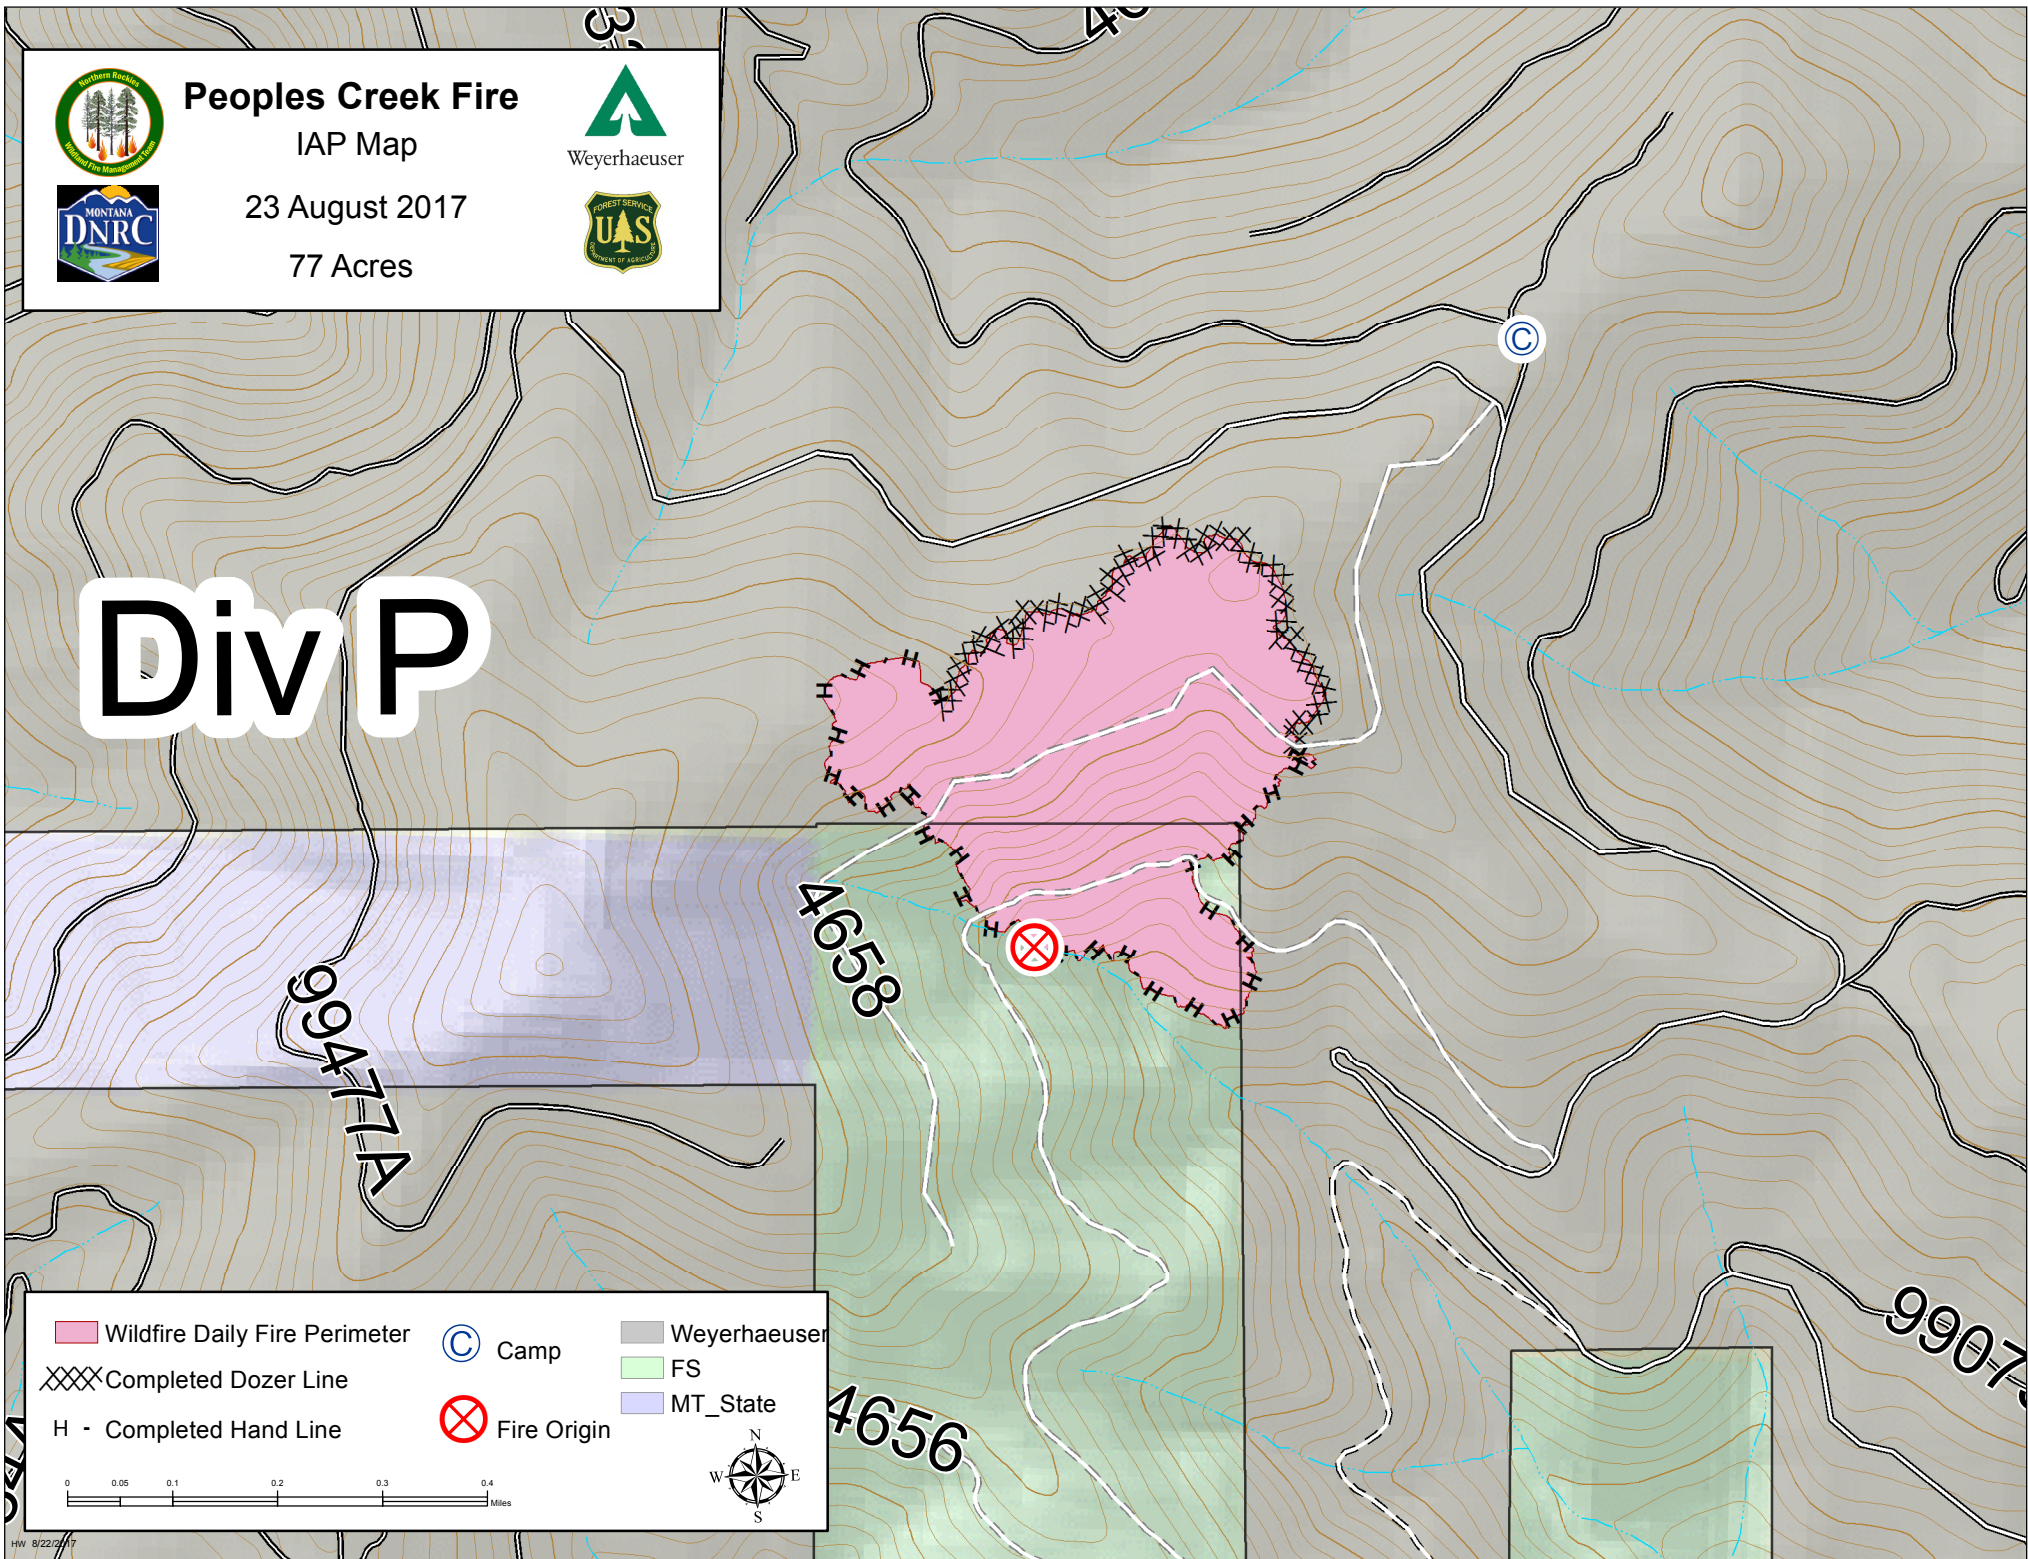

Peoples Creek Fire

IAP Map

23 August 2017

77 Acres

Weyerhaeuser

Div P

Wildfire Daily Fire Perimeter

Camp

Weyerhaeuser

Completed Dozer Line

FS

H - Completed Hand Line

Fire Origin

MT_State