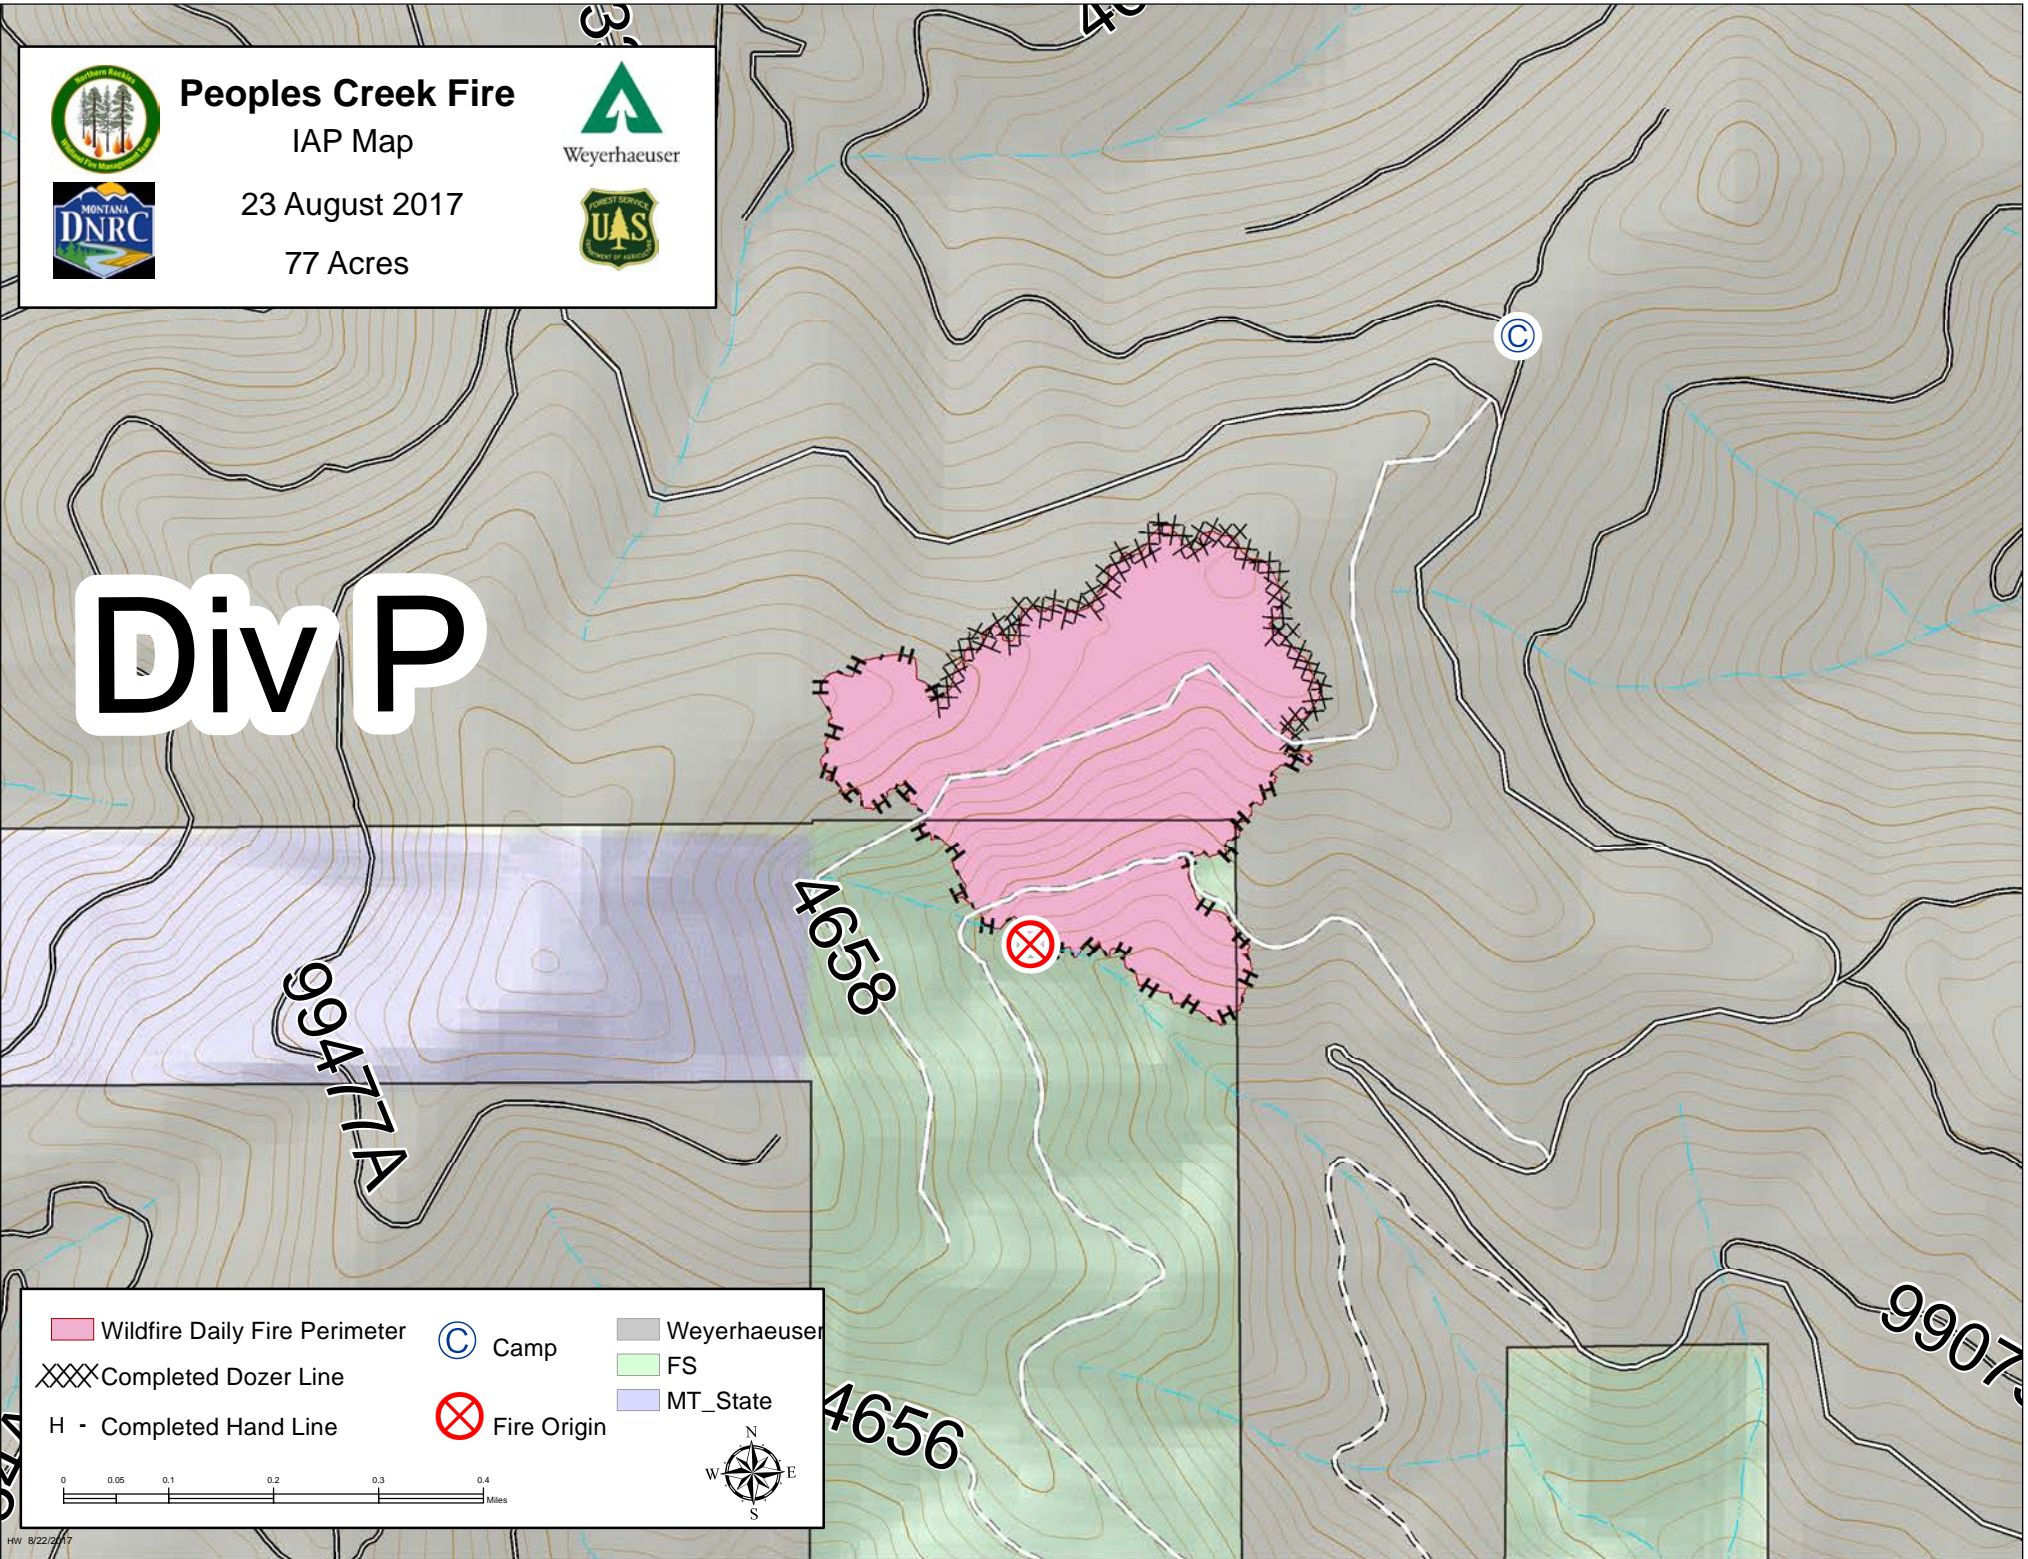

Peoples Creek Fire

IAP Map

23 August 2017

77 Acres

Weyerhaeuser

Div P

- Wildfire Daily Fire Perimeter
- Camp
- Weyerhaeuser
- Completed Dozer Line
- FS
- MT_State
- Completed Hand Line
- Fire Origin