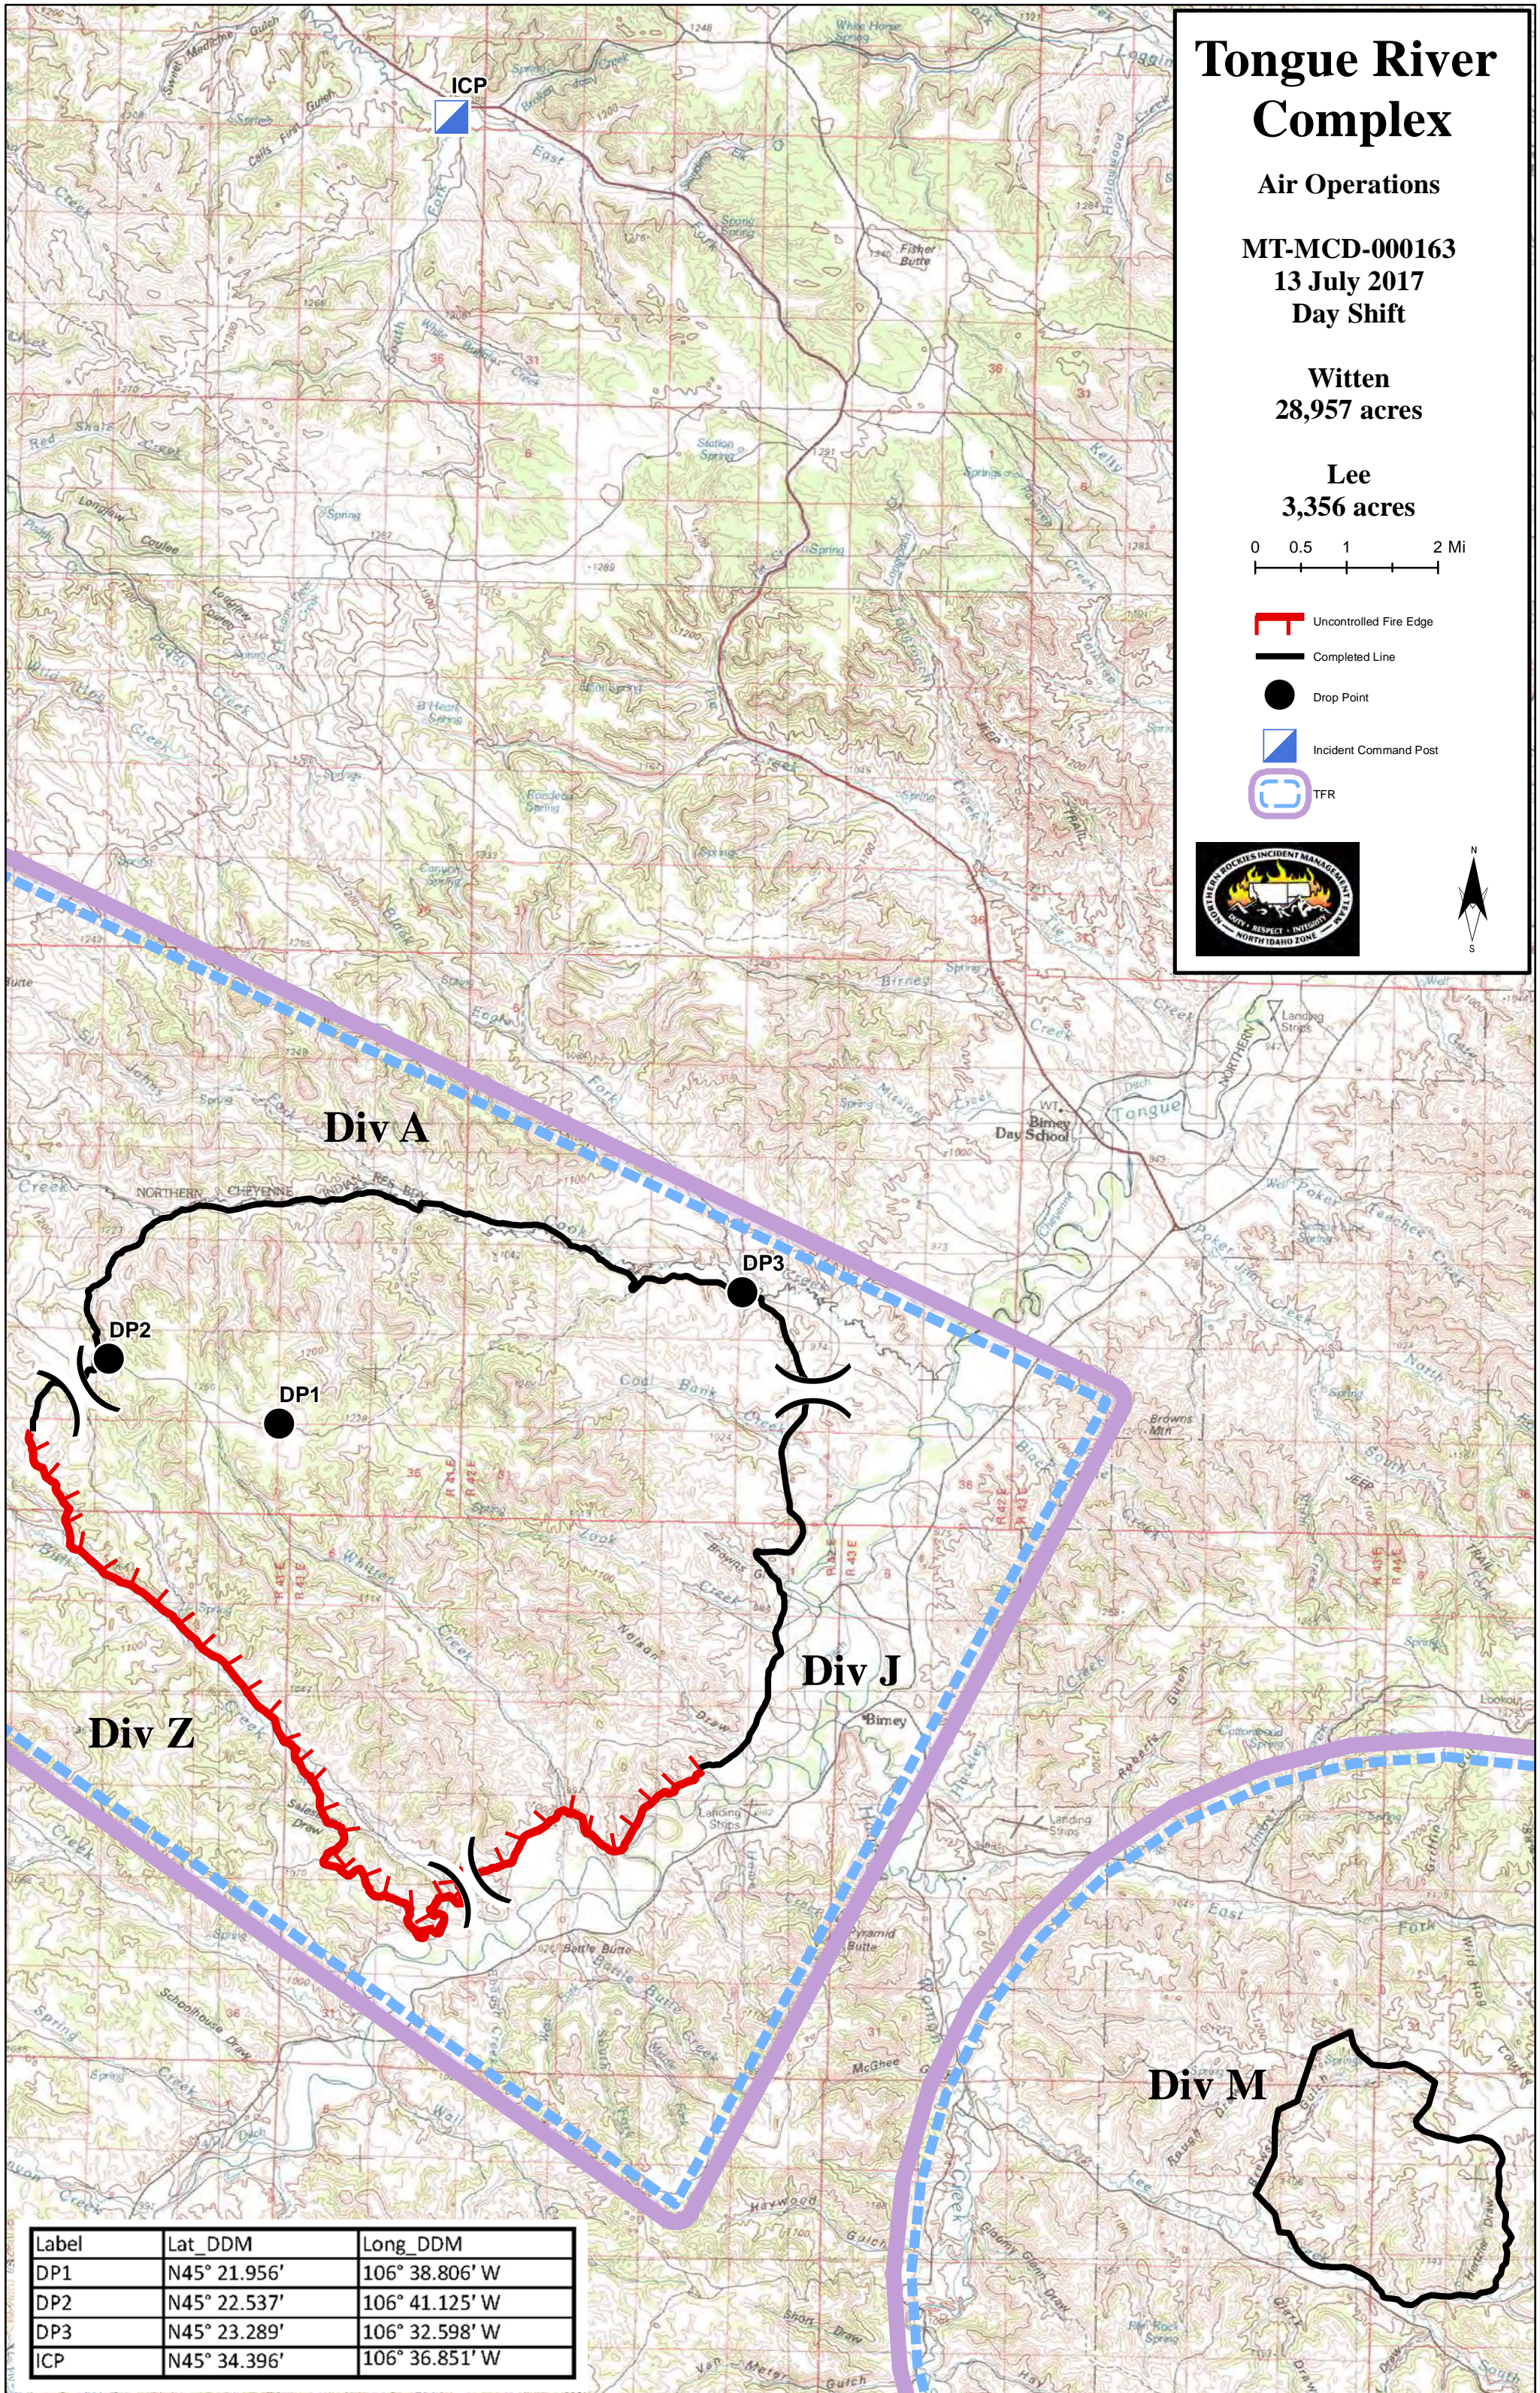

Tongue River Complex

Air Operations

MT-MCD-000163

13 July 2017

Day Shift

Witten

28,957 acres

Lee

3,356 acres

- Uncontrolled Fire Edge
- Completed Line
- Drop Point
- Incident Command Post
- TFR

Label	Lat_DDM	Long_DDM
DP1	N45° 21.956'	106° 38.806' W
DP2	N45° 22.537'	106° 41.125' W
DP3	N45° 23.289'	106° 32.598' W
ICP	N45° 34.396'	106° 36.851' W