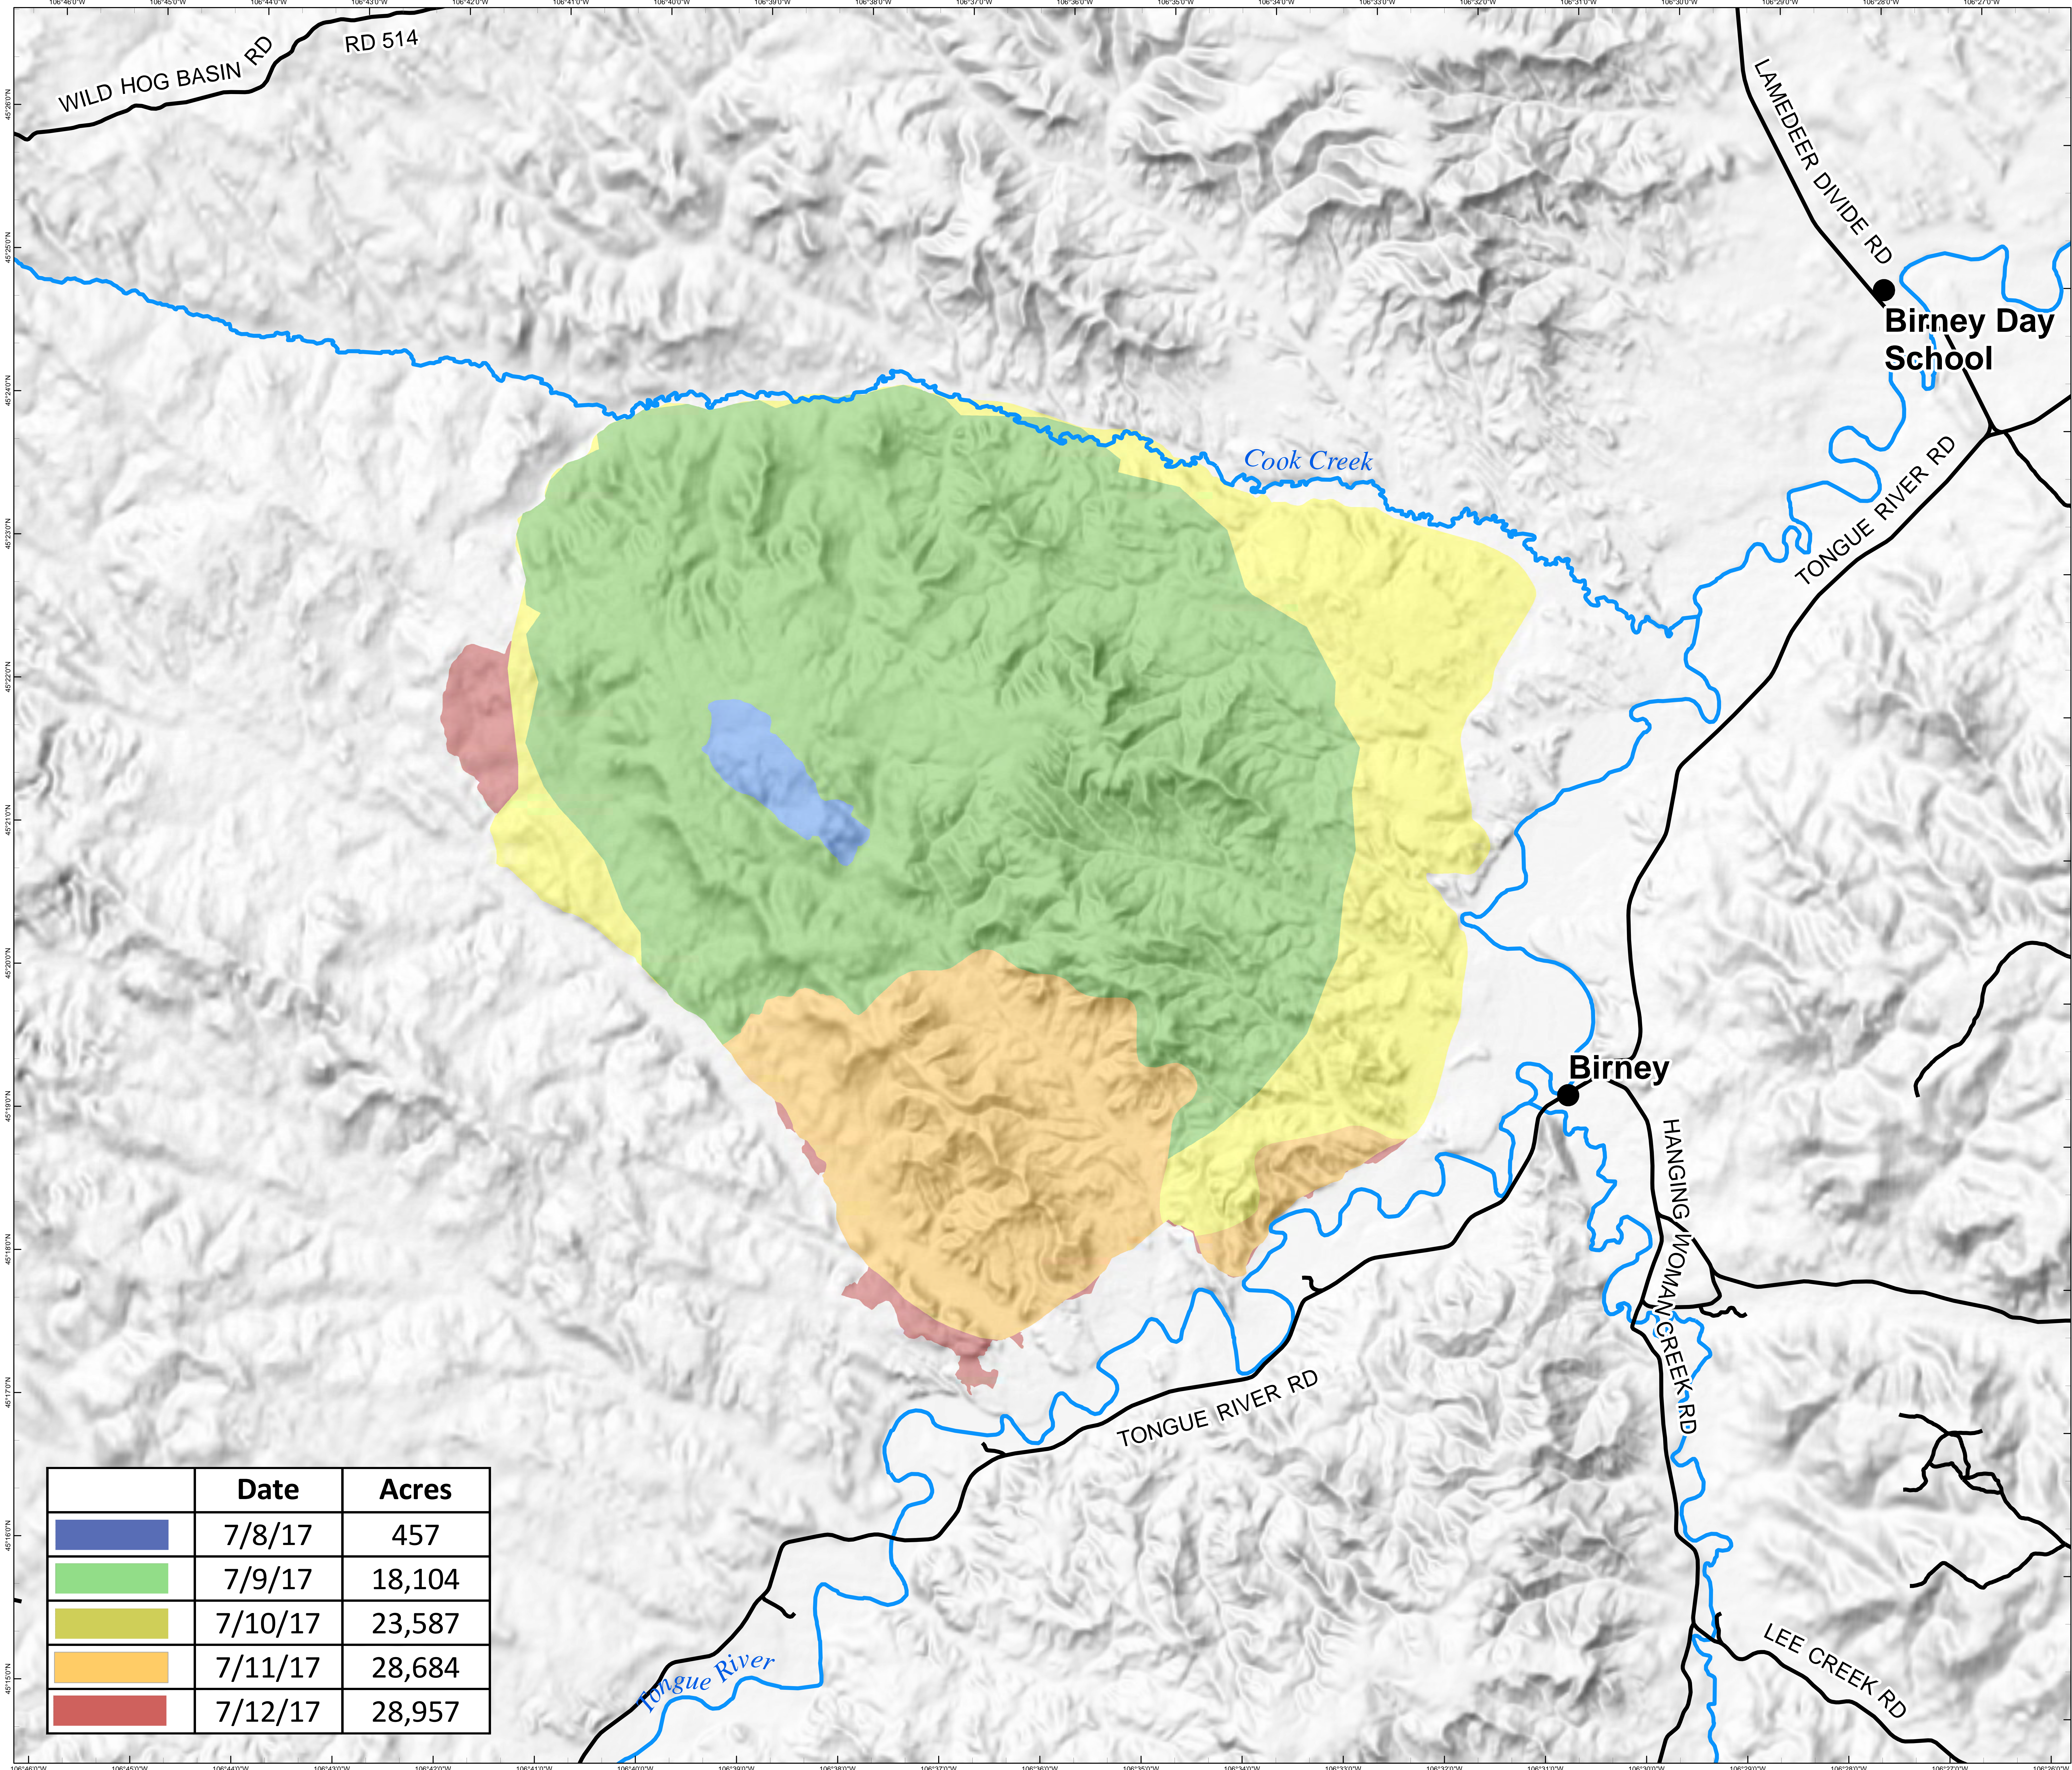

PROGRESSION MAP

TONGUE RIVER COMPLEX

WITTEN FIRE

MT-MCD-000163

FINAL
JULY 16, 2017

28,957 ACRES

ANDROID INSTRUCTIONS
open PDF Maps, click on + at bottom right to add map, then click the orange download button, click on mini QR code icon at top right of screen to access camera, scan code, click on desired daily folder to access maps, click on desired map to download

IPHONE INSTRUCTIONS
open PDF Maps, click on + to add map click on mini QR code icon at top right of screen to access camera, scan code, click on desired daily folder to access maps, click on desired map to download

NAD 1983
0 0.5 1 2
MILES

Created by Chantelle DeLay 7/14/2017 9:44:37 AM

	Date	Acres
	7/8/17	457
	7/9/17	18,104
	7/10/17	23,587
	7/11/17	28,684
	7/12/17	28,957